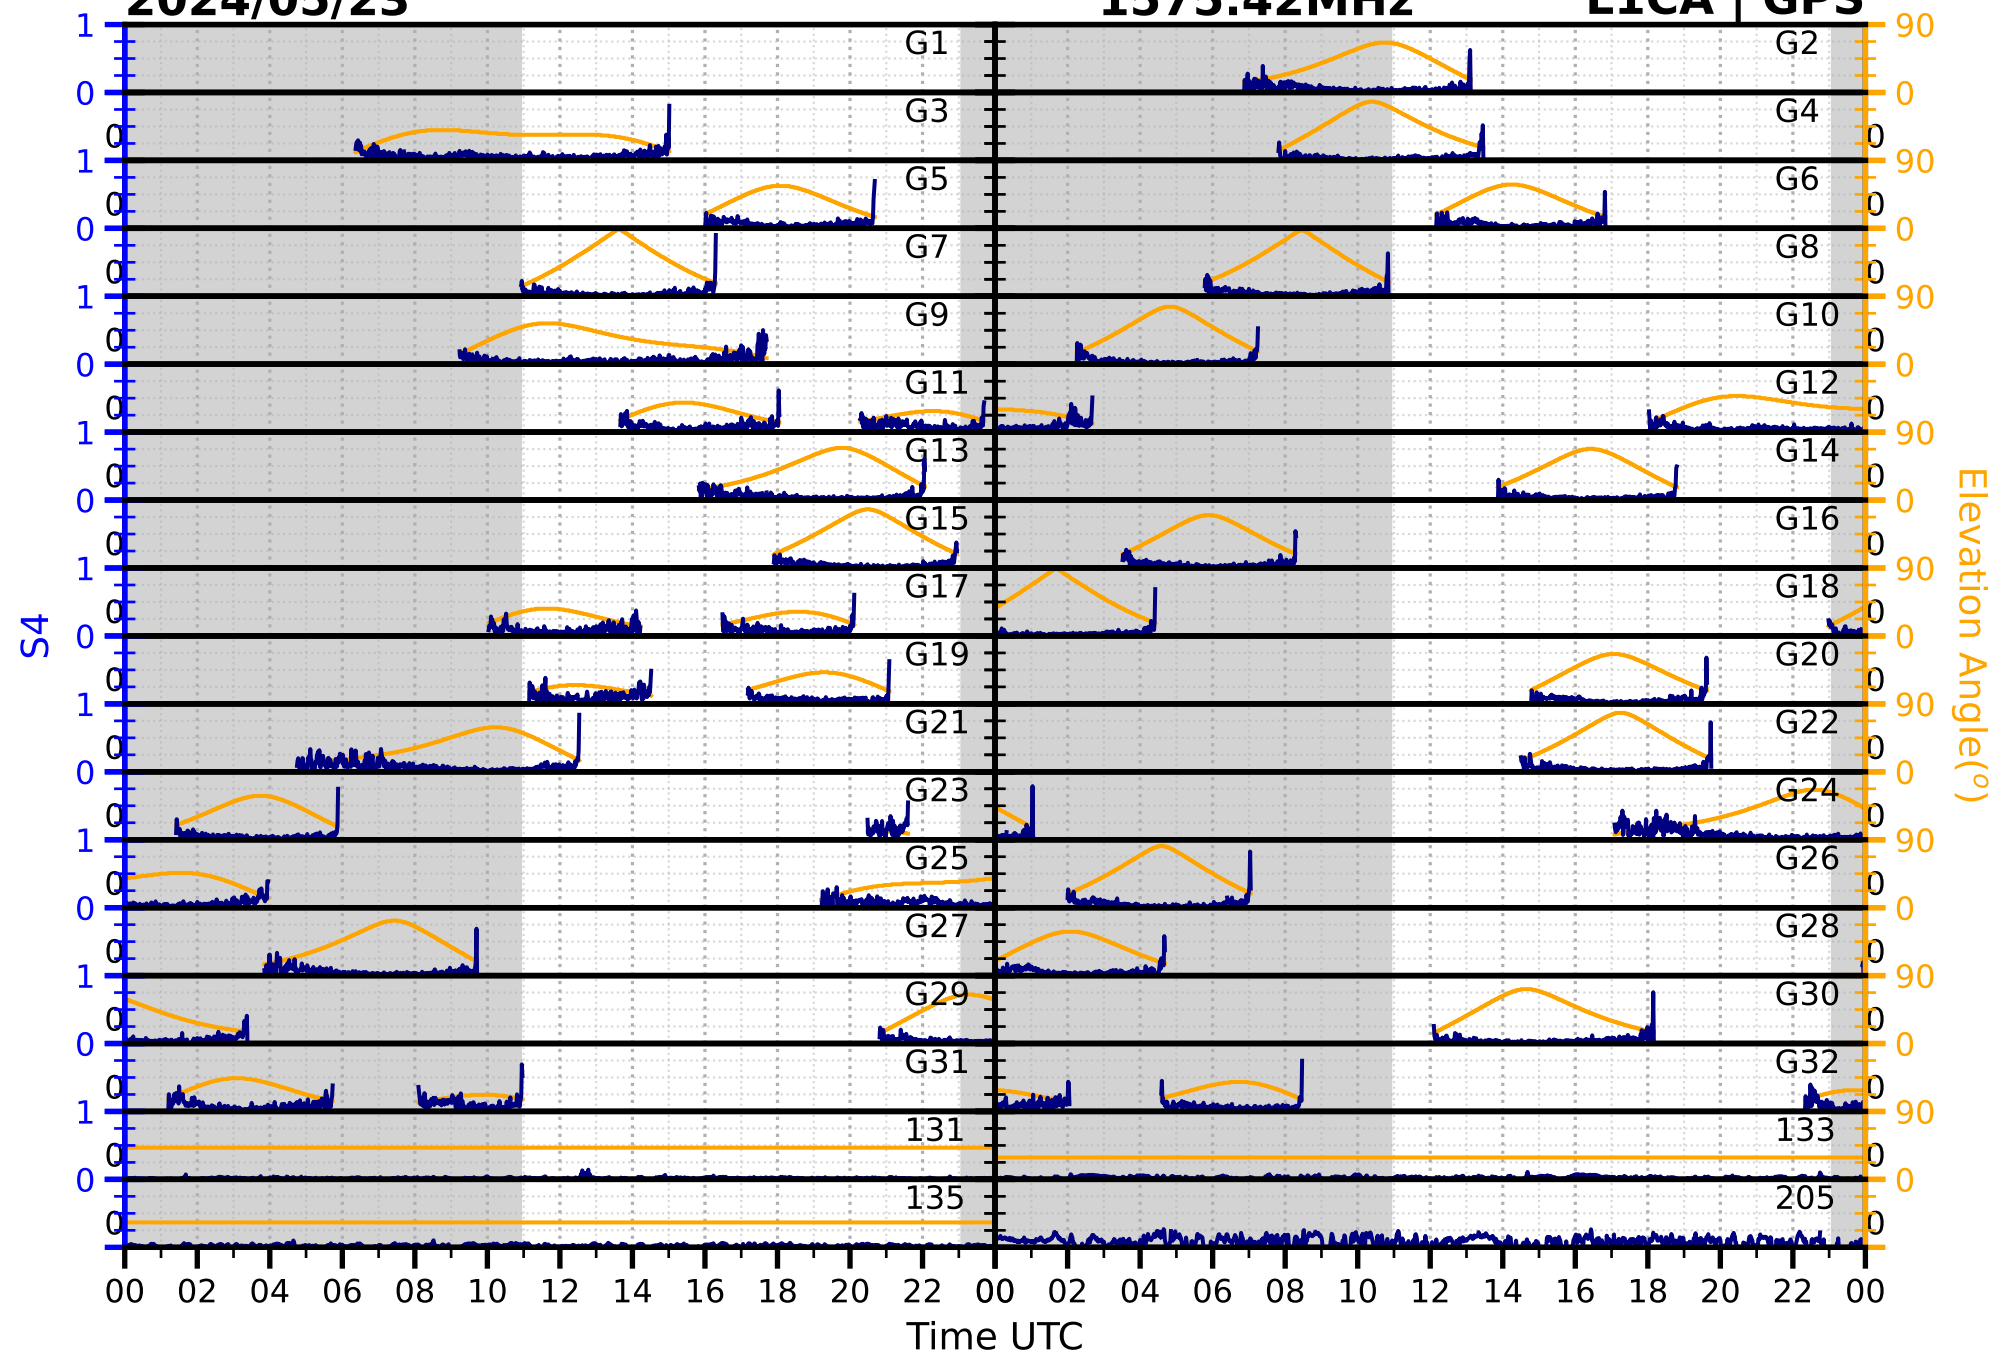

2024/05/23

S4

1575.42MHz

L1CA | GPS

2024/05/23

S4

1575.42MHz

L1BC | GALILEO

2024/05/23

S4

1602MHz

L1CA | GLONASS