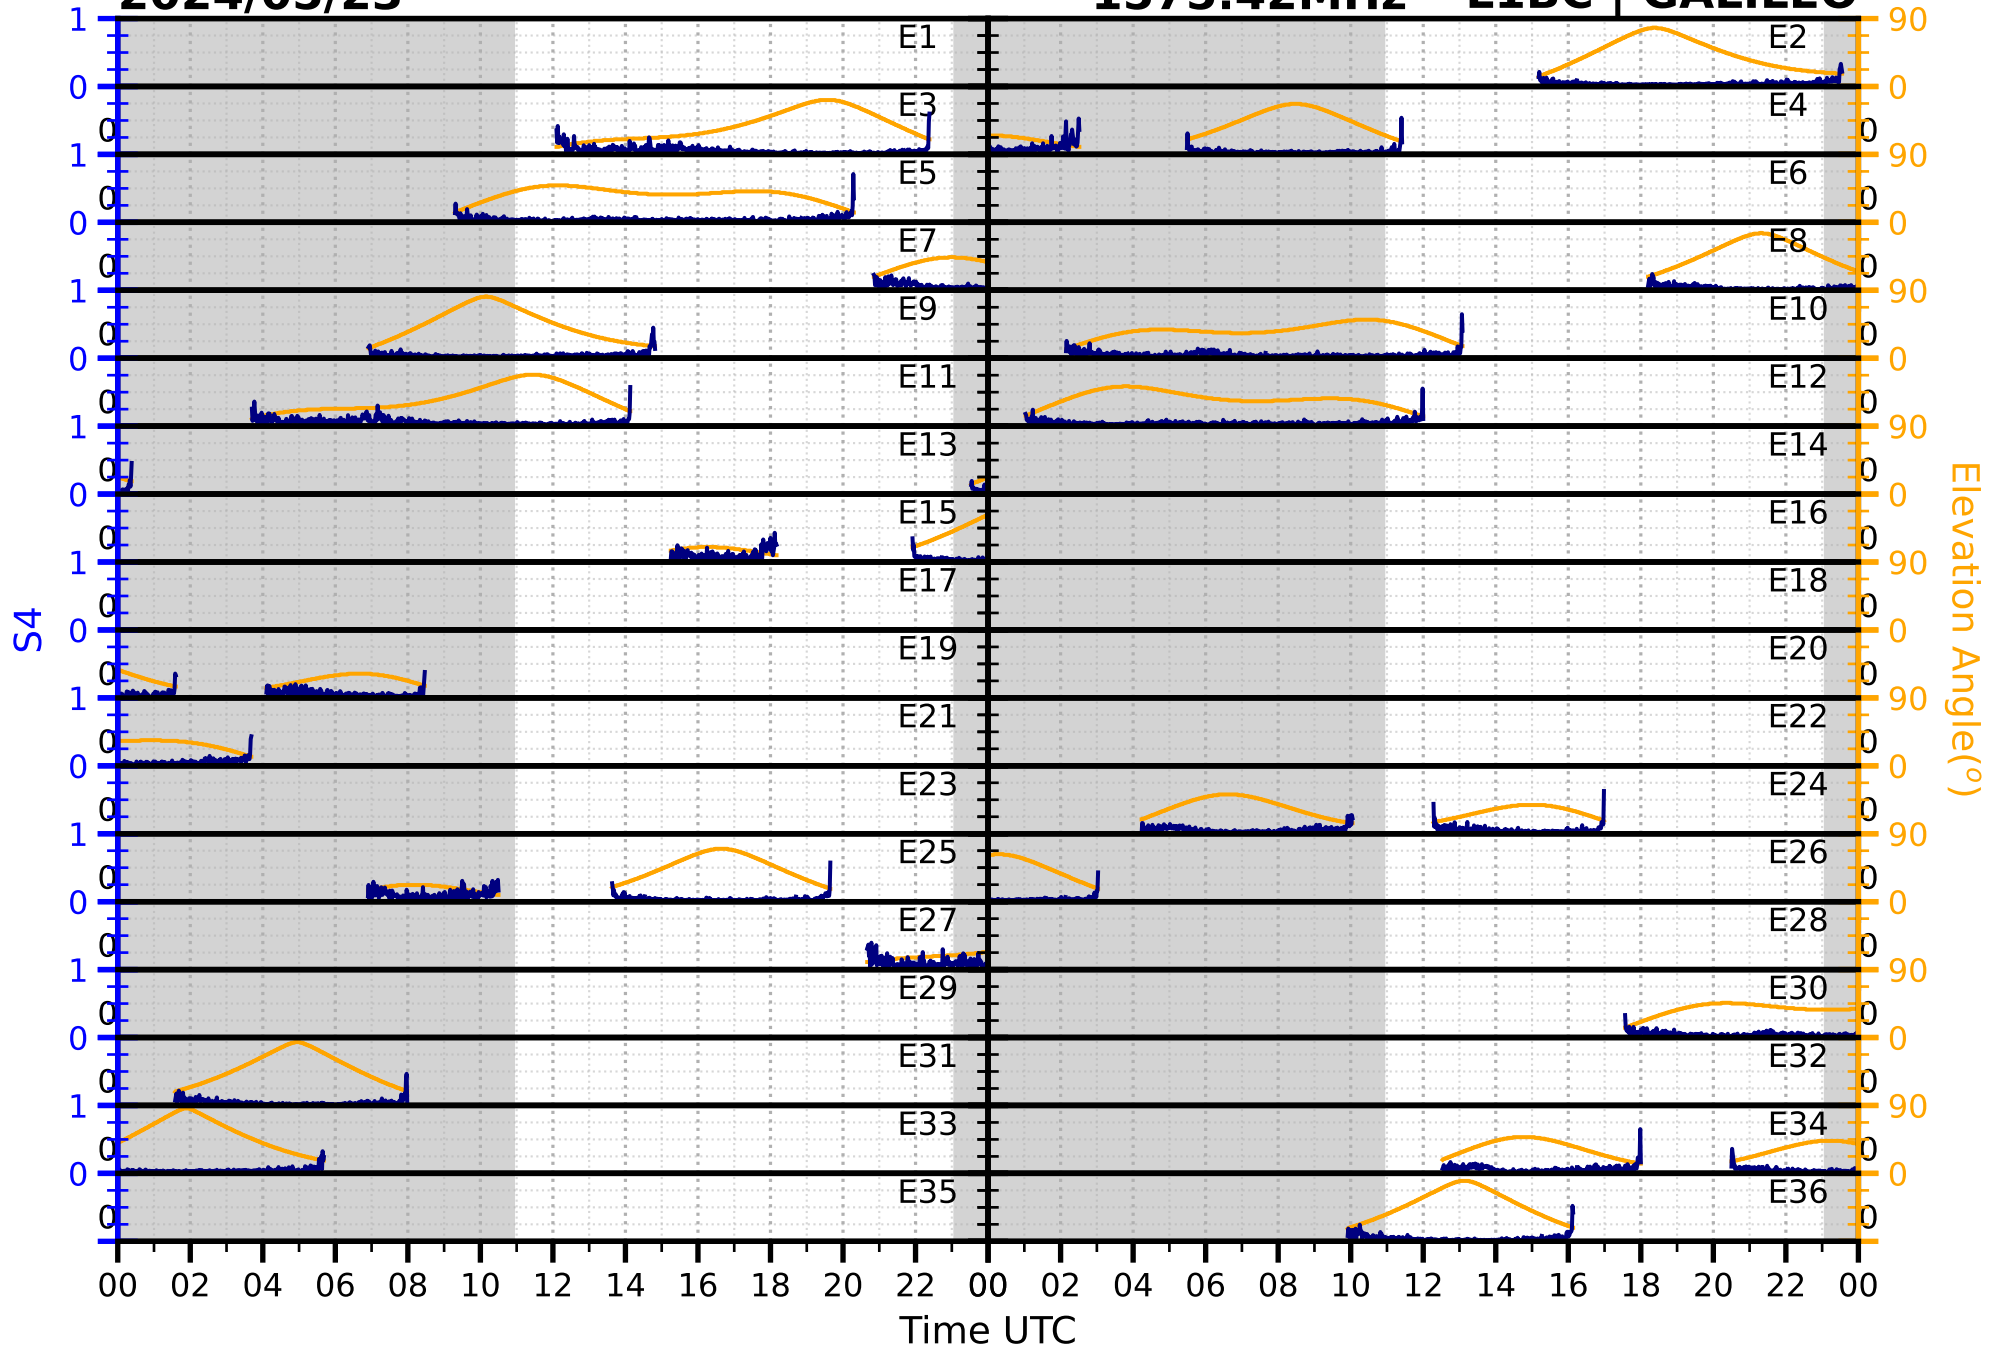

2024/05/23

S4

1575.42MHz

L1CA | GPS

2024/05/23

S4

1575.42MHz

L1BC | GALILEO

2024/05/23

S4

1602MHz

L1CA | GLONASS