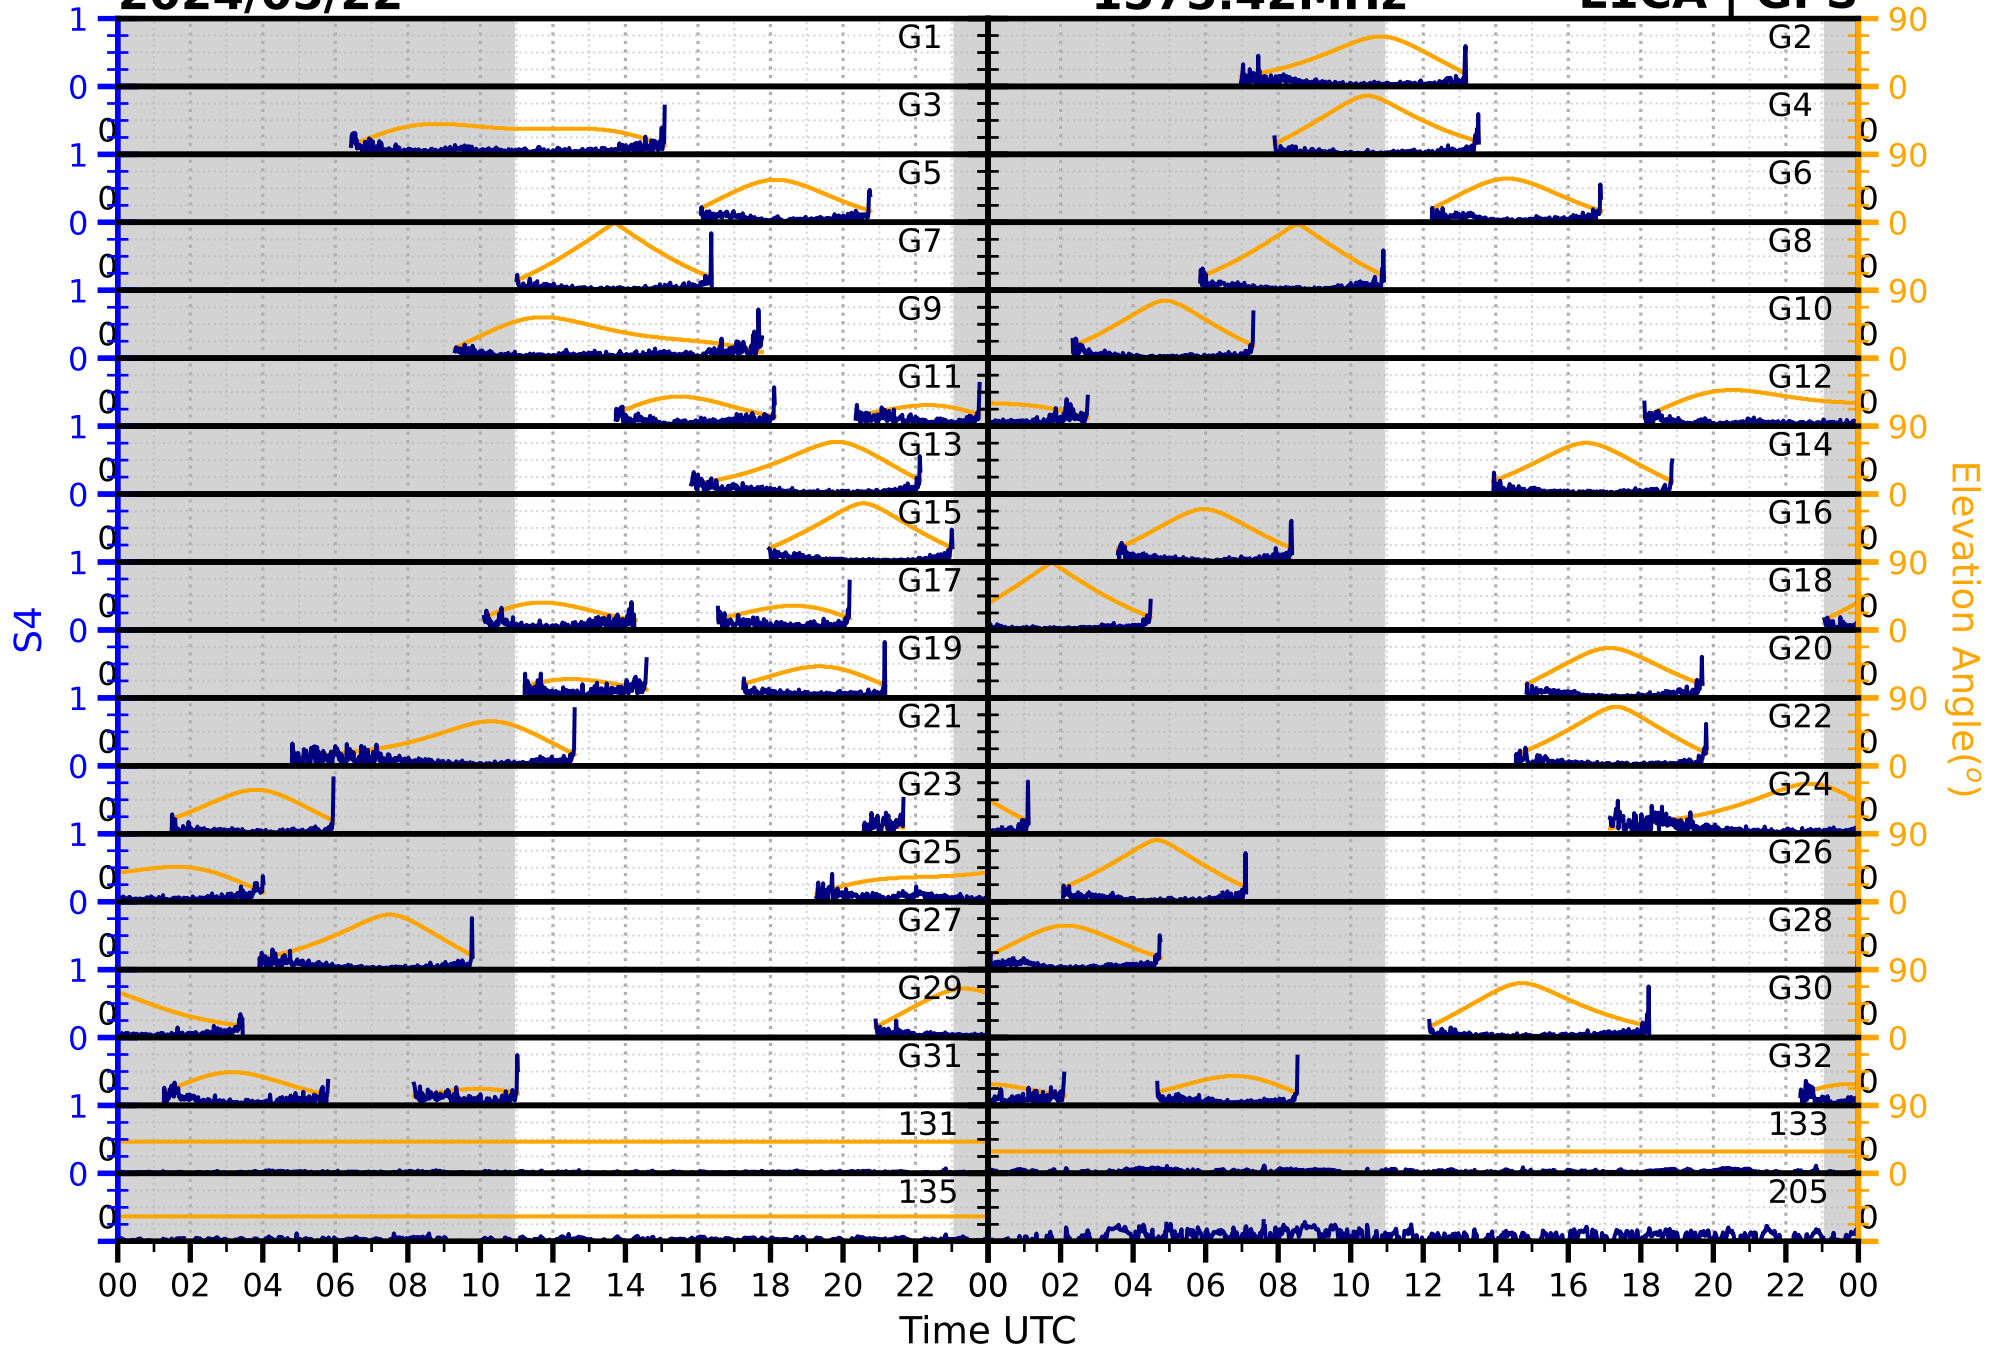

2024/05/22

S4

1575.42MHz

L1CA | GPS

2024/05/22

S4

1575.42MHz

L1BC | GALILEO

2024/05/22

S4

1602MHz

L1CA | GLONASS