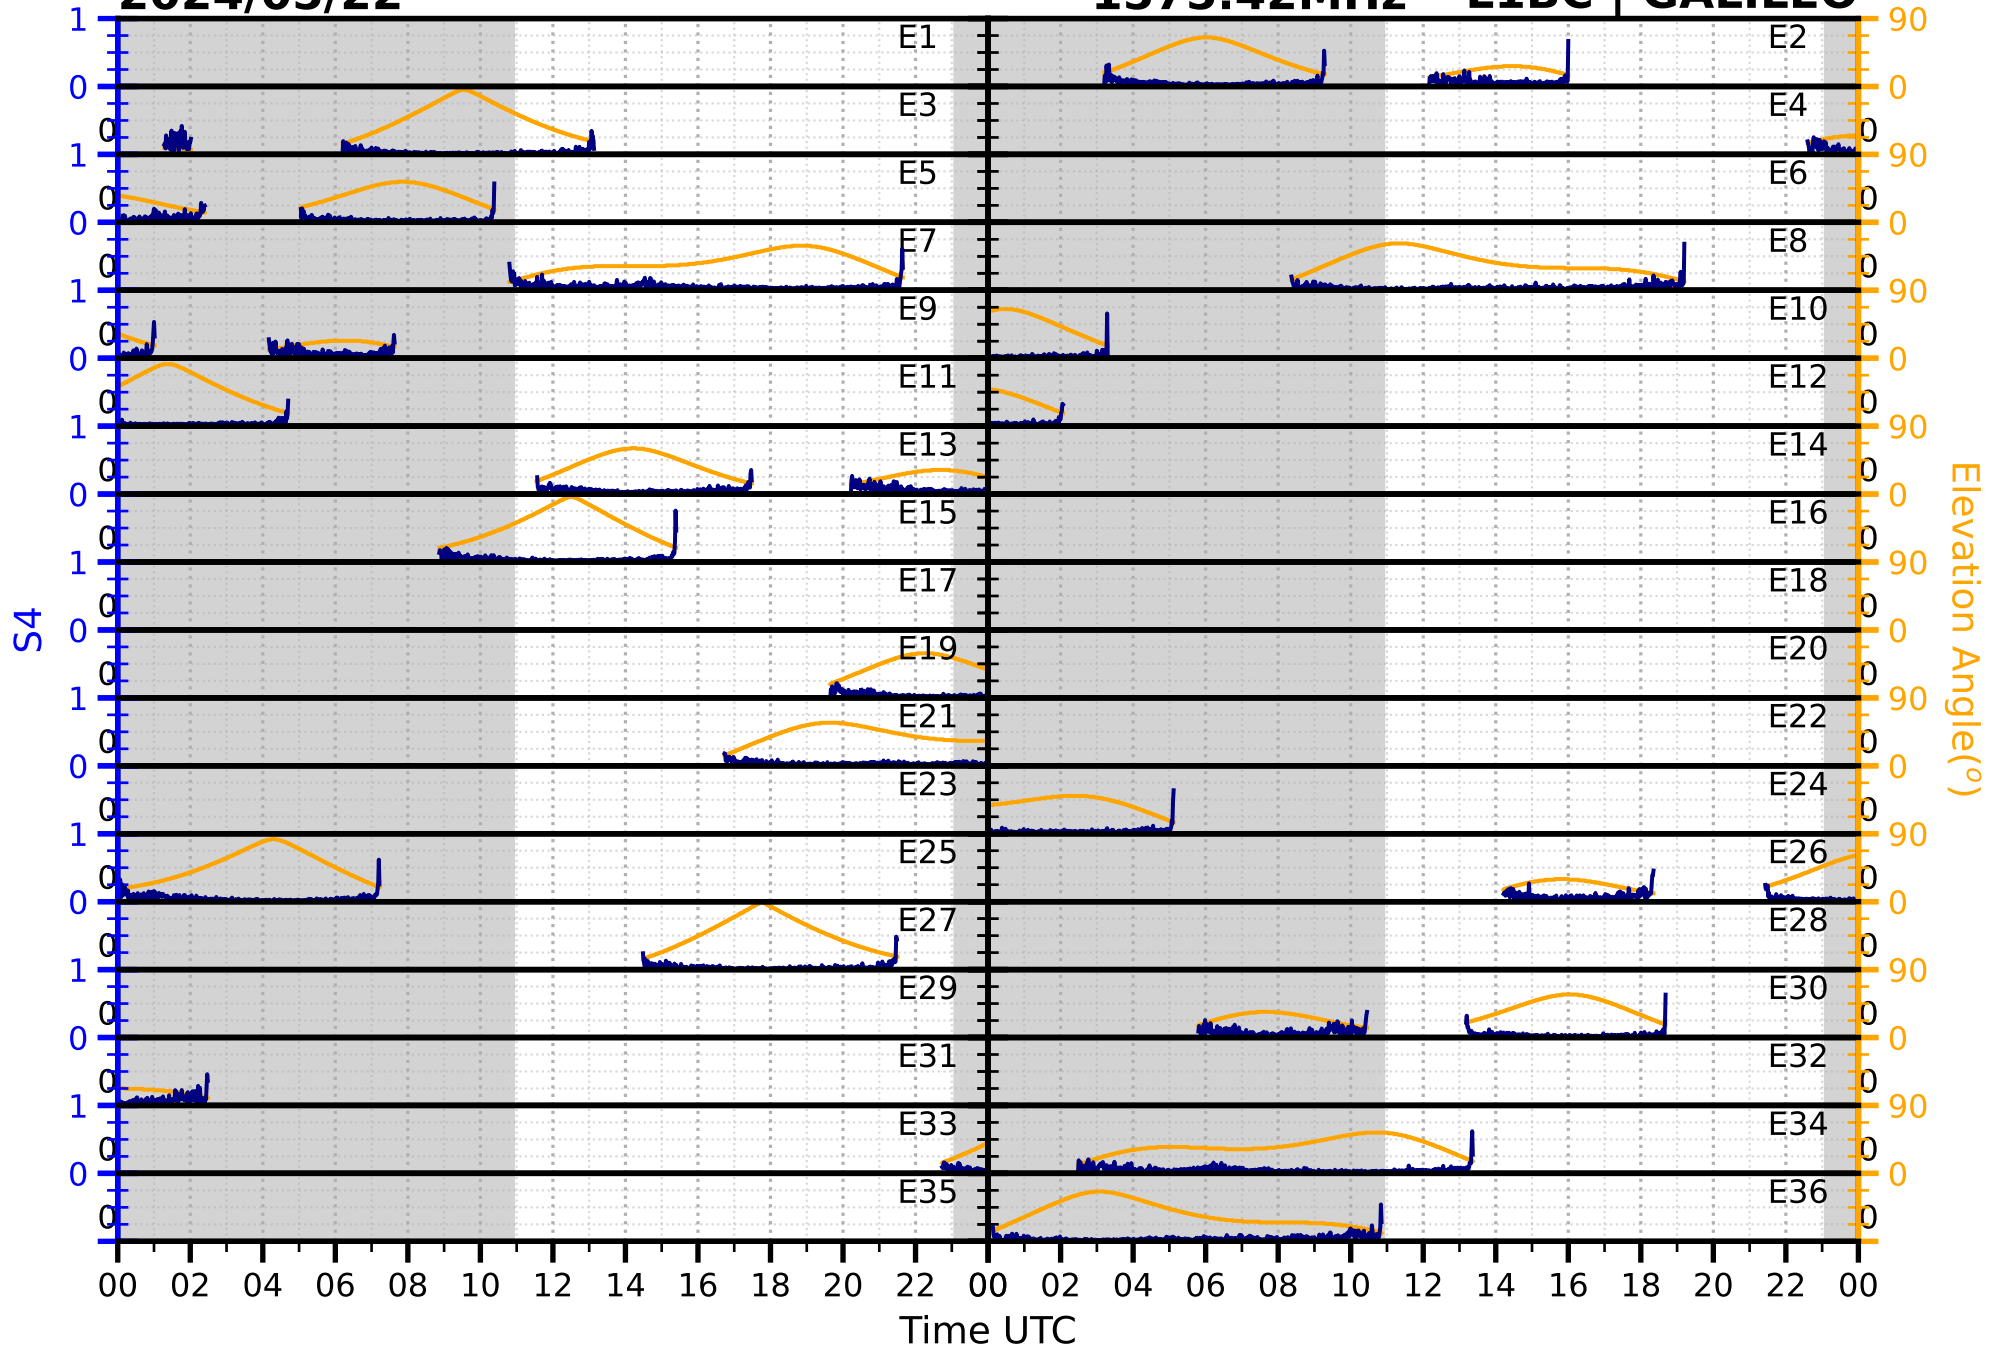

2024/05/22

S4

1575.42MHz

L1CA | GPS

2024/05/22

S4

1575.42MHz

L1BC | GALILEO

2024/05/22

S4

1602MHz

L1CA | GLONASS