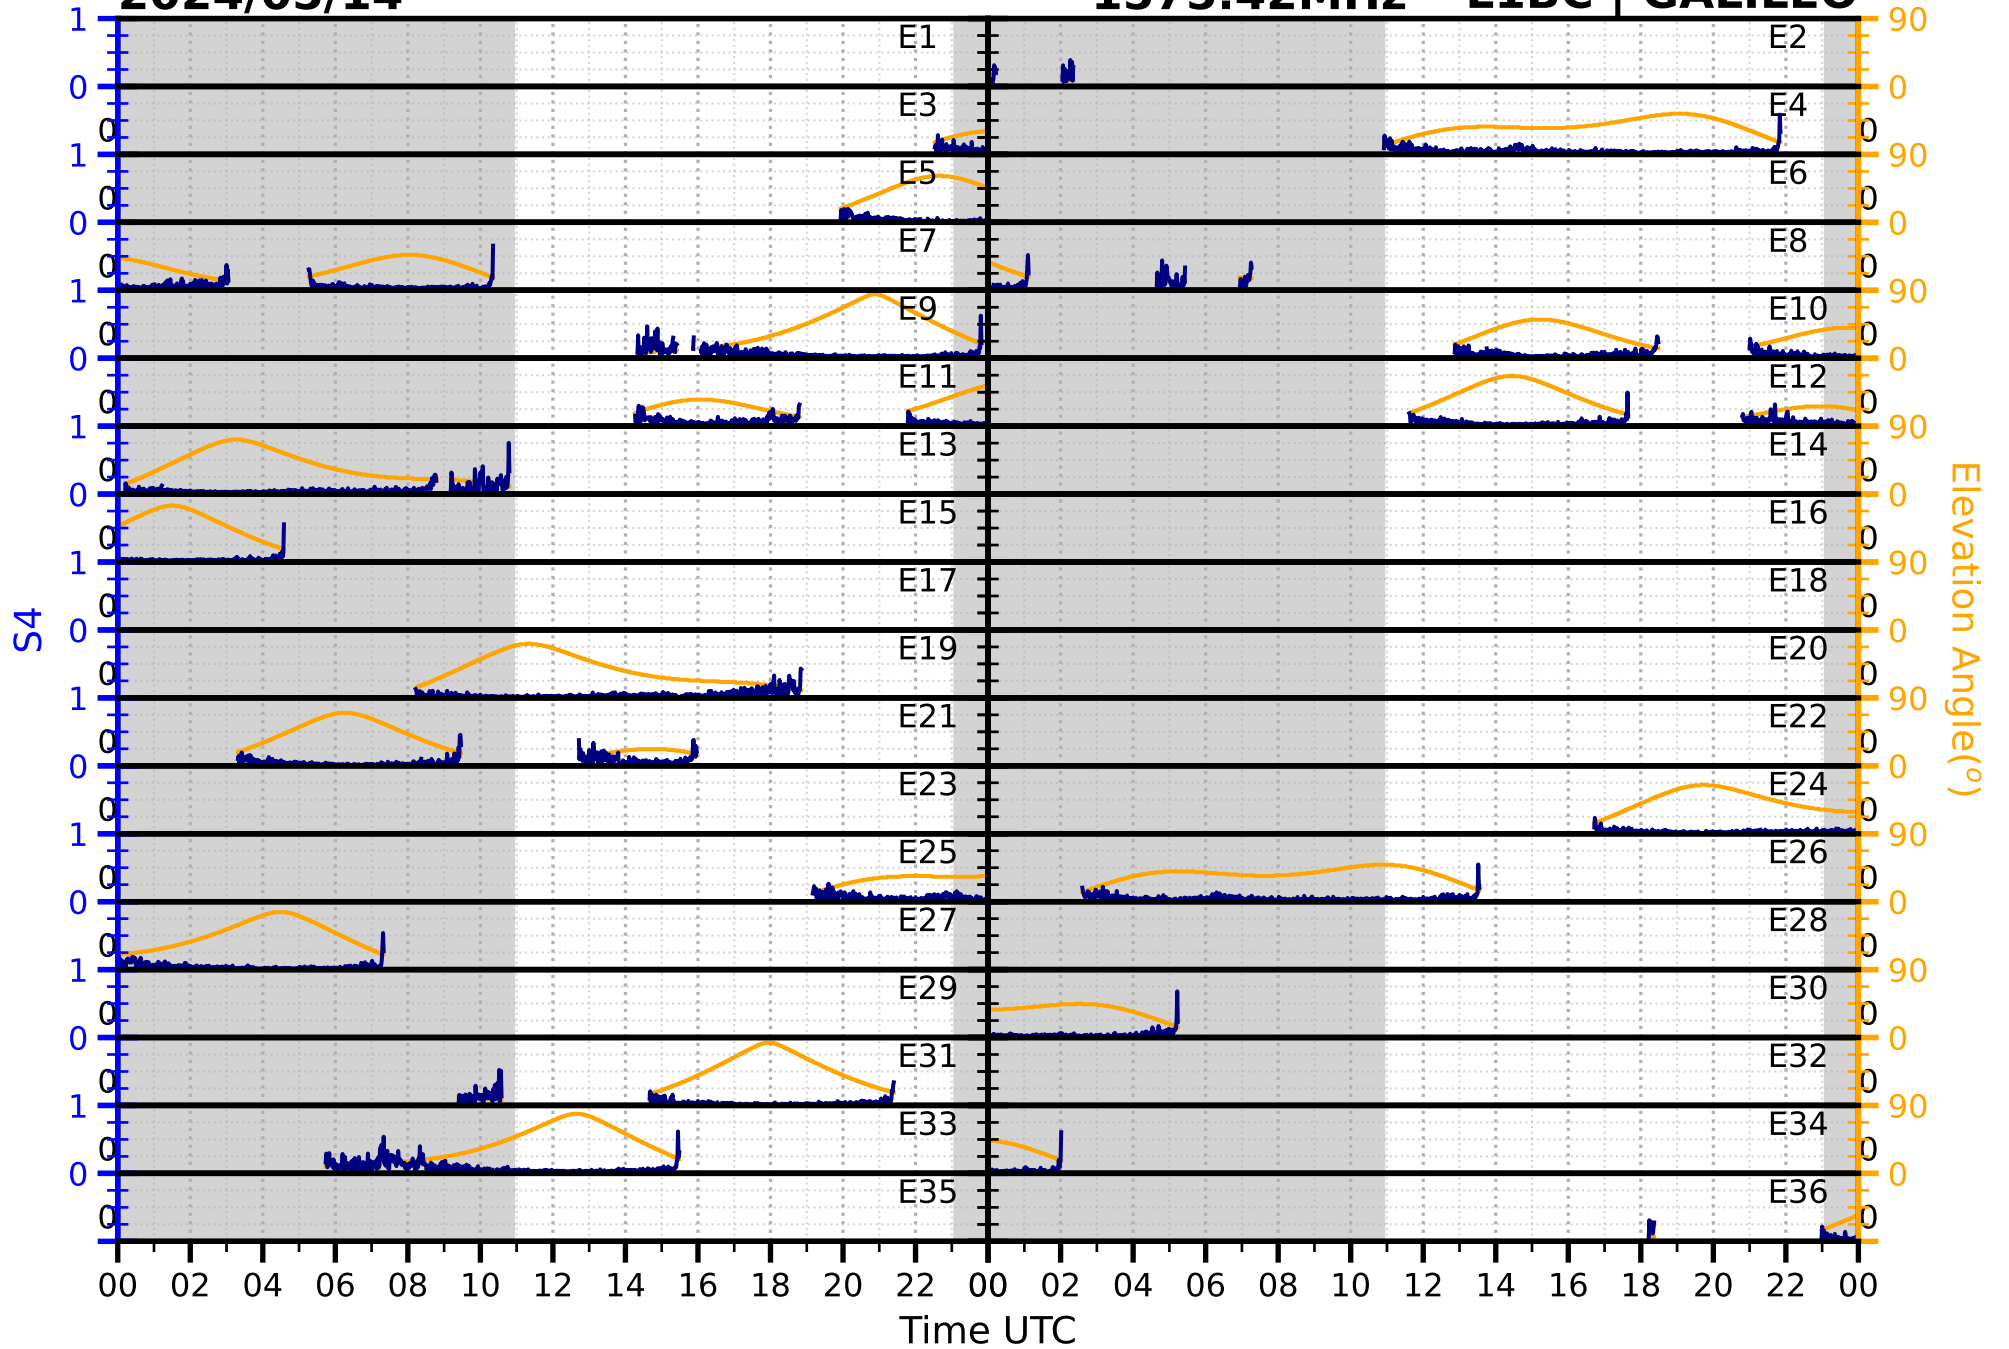

2024/05/14

S4

1575.42MHz

L1CA | GPS

2024/05/14

S4

1575.42MHz

L1BC | GALILEO

2024/05/14

S4

1602MHz

L1CA | GLONASS