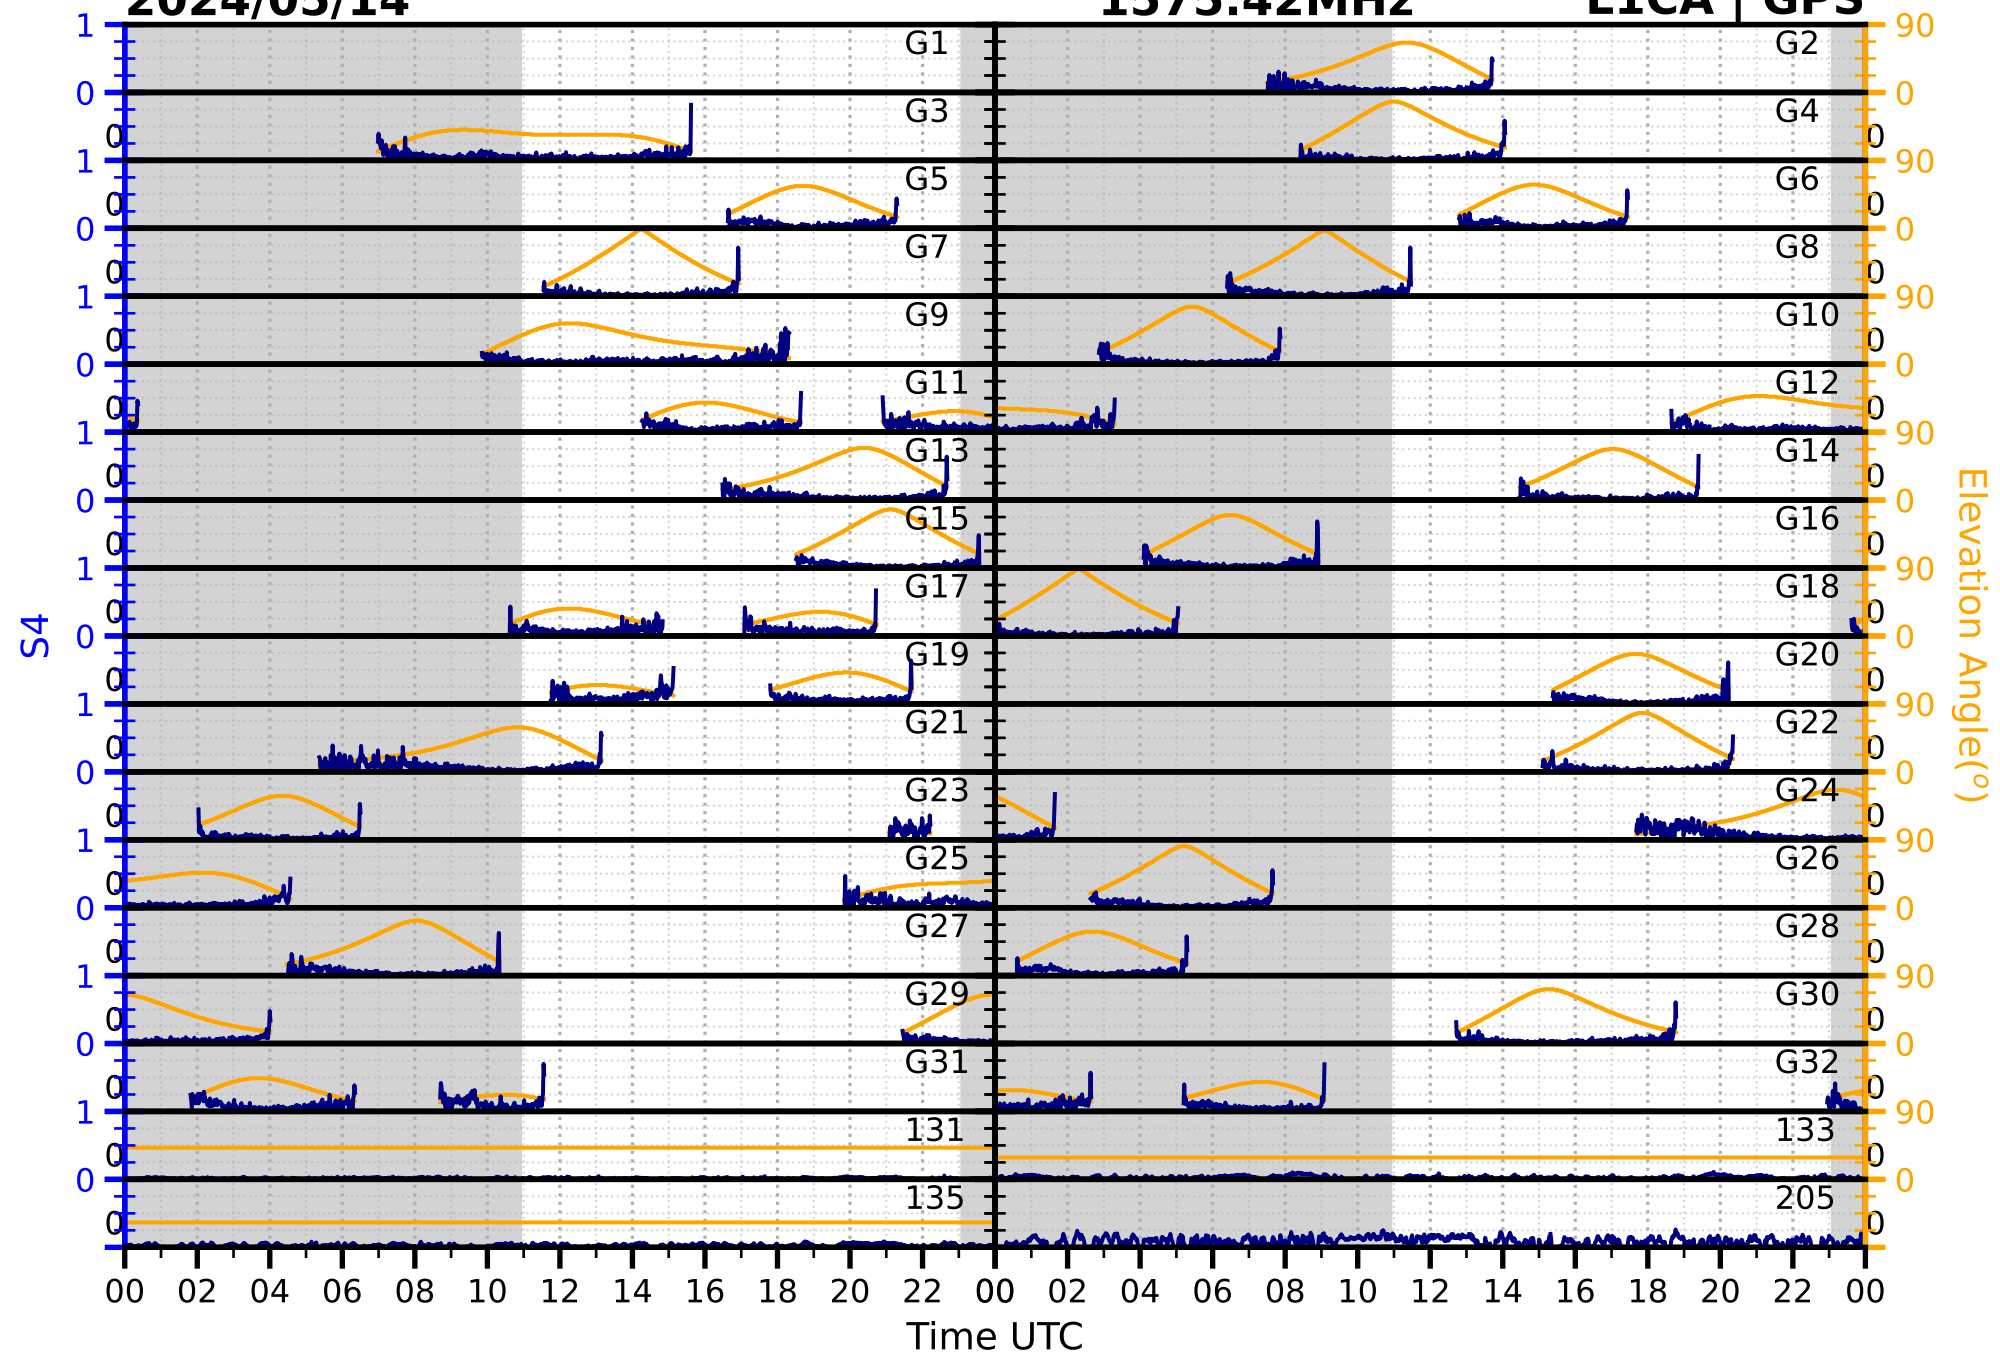

2024/05/14

S4

1575.42MHz

L1CA | GPS

2024/05/14

S4

1575.42MHz

L1BC | GALILEO

2024/05/14

S4

1602MHz

L1CA | GLONASS