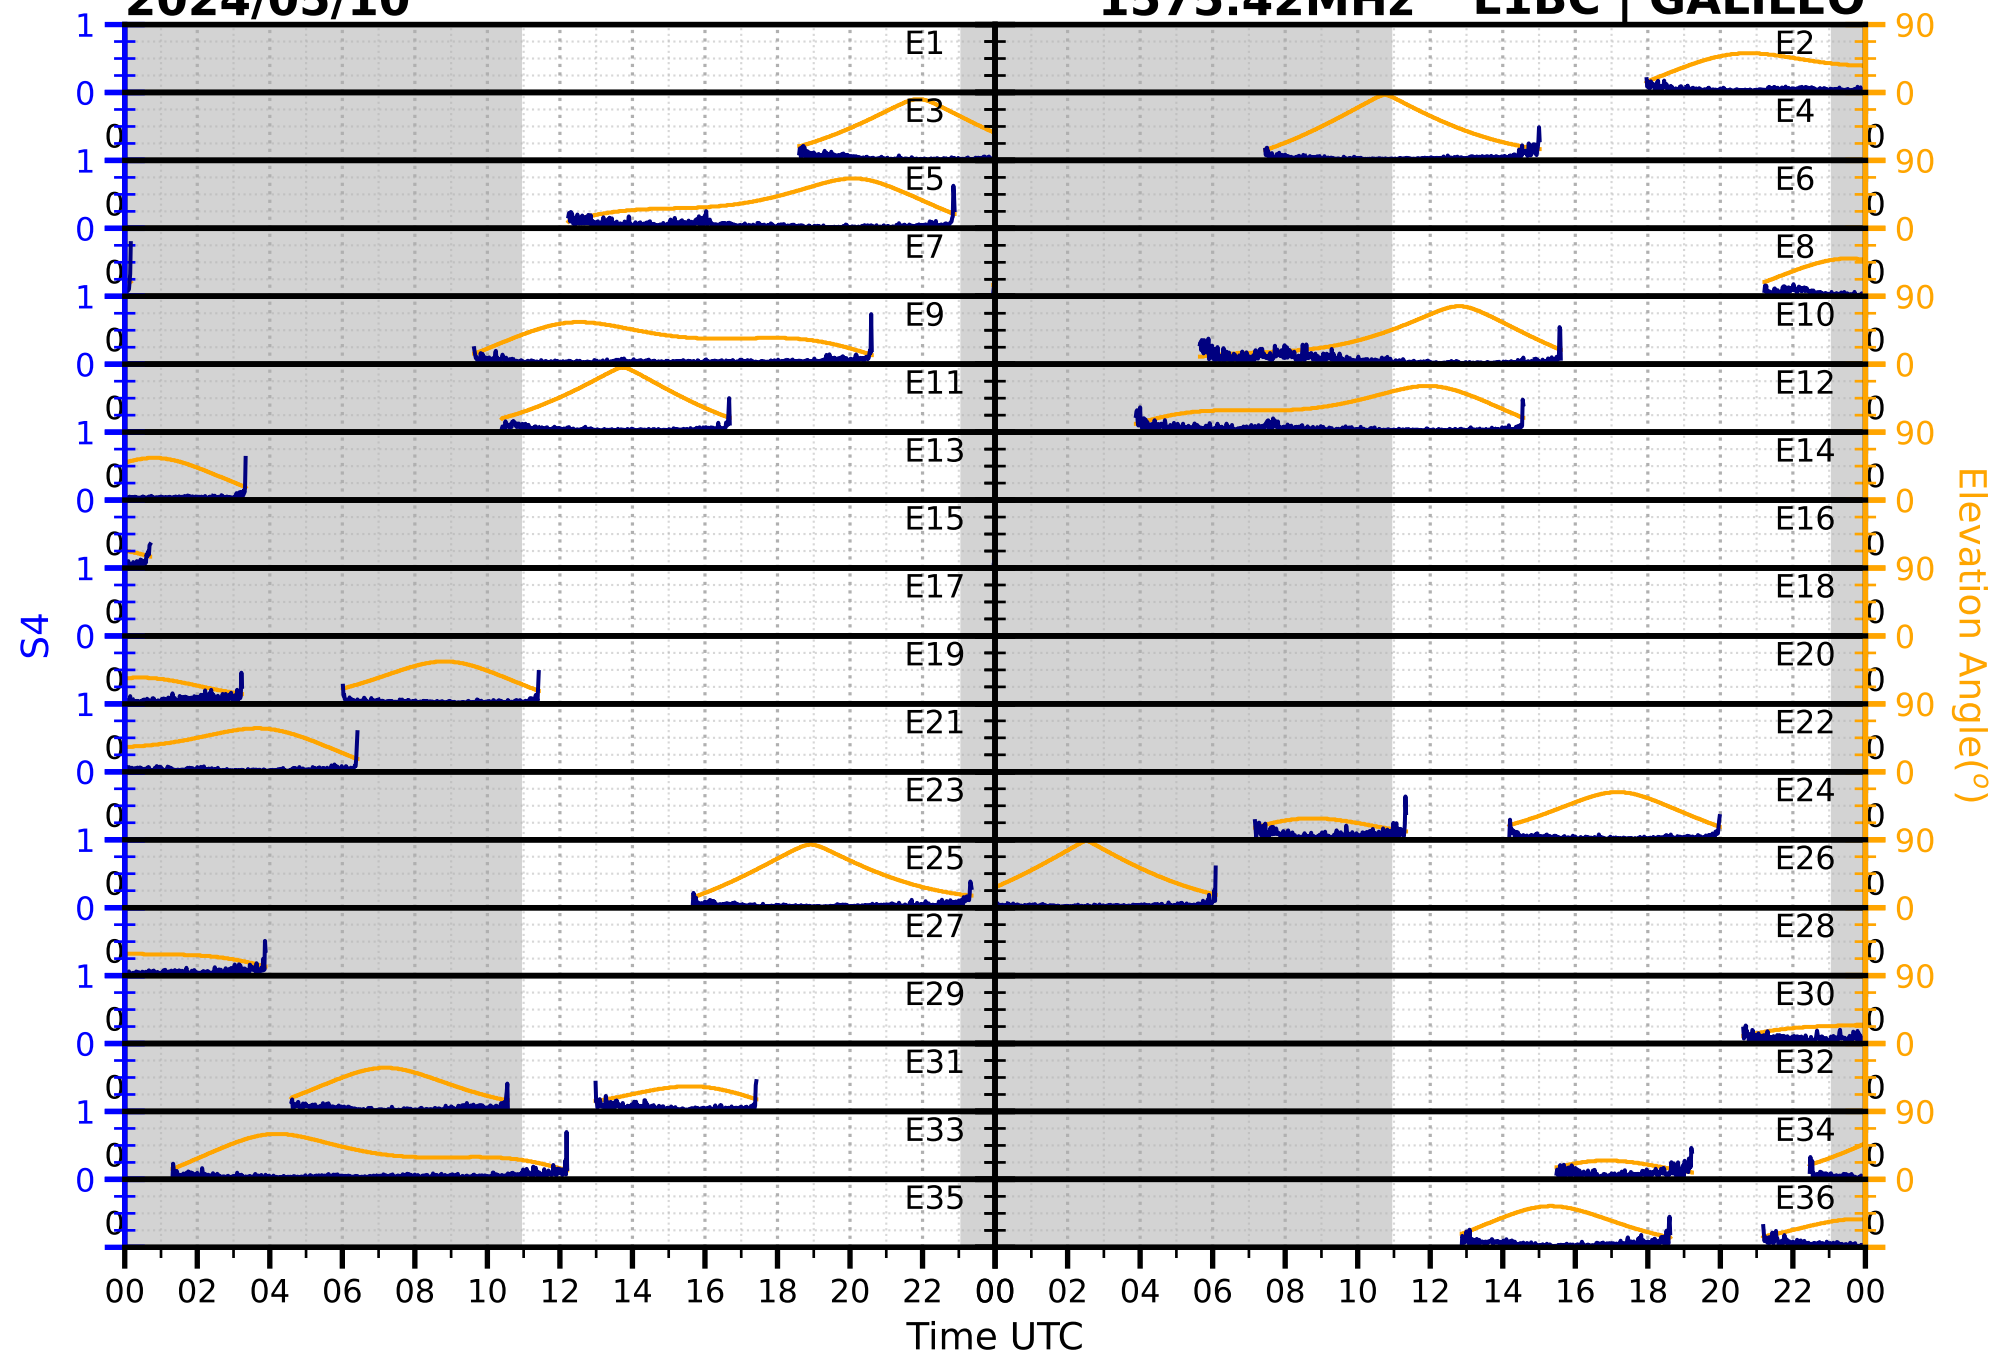

2024/05/10

S4

1575.42MHz

L1CA | GPS

2024/05/10

S4

1575.42MHz

L1BC | GALILEO

2024/05/10

S4

1602MHz

L1CA | GLONASS