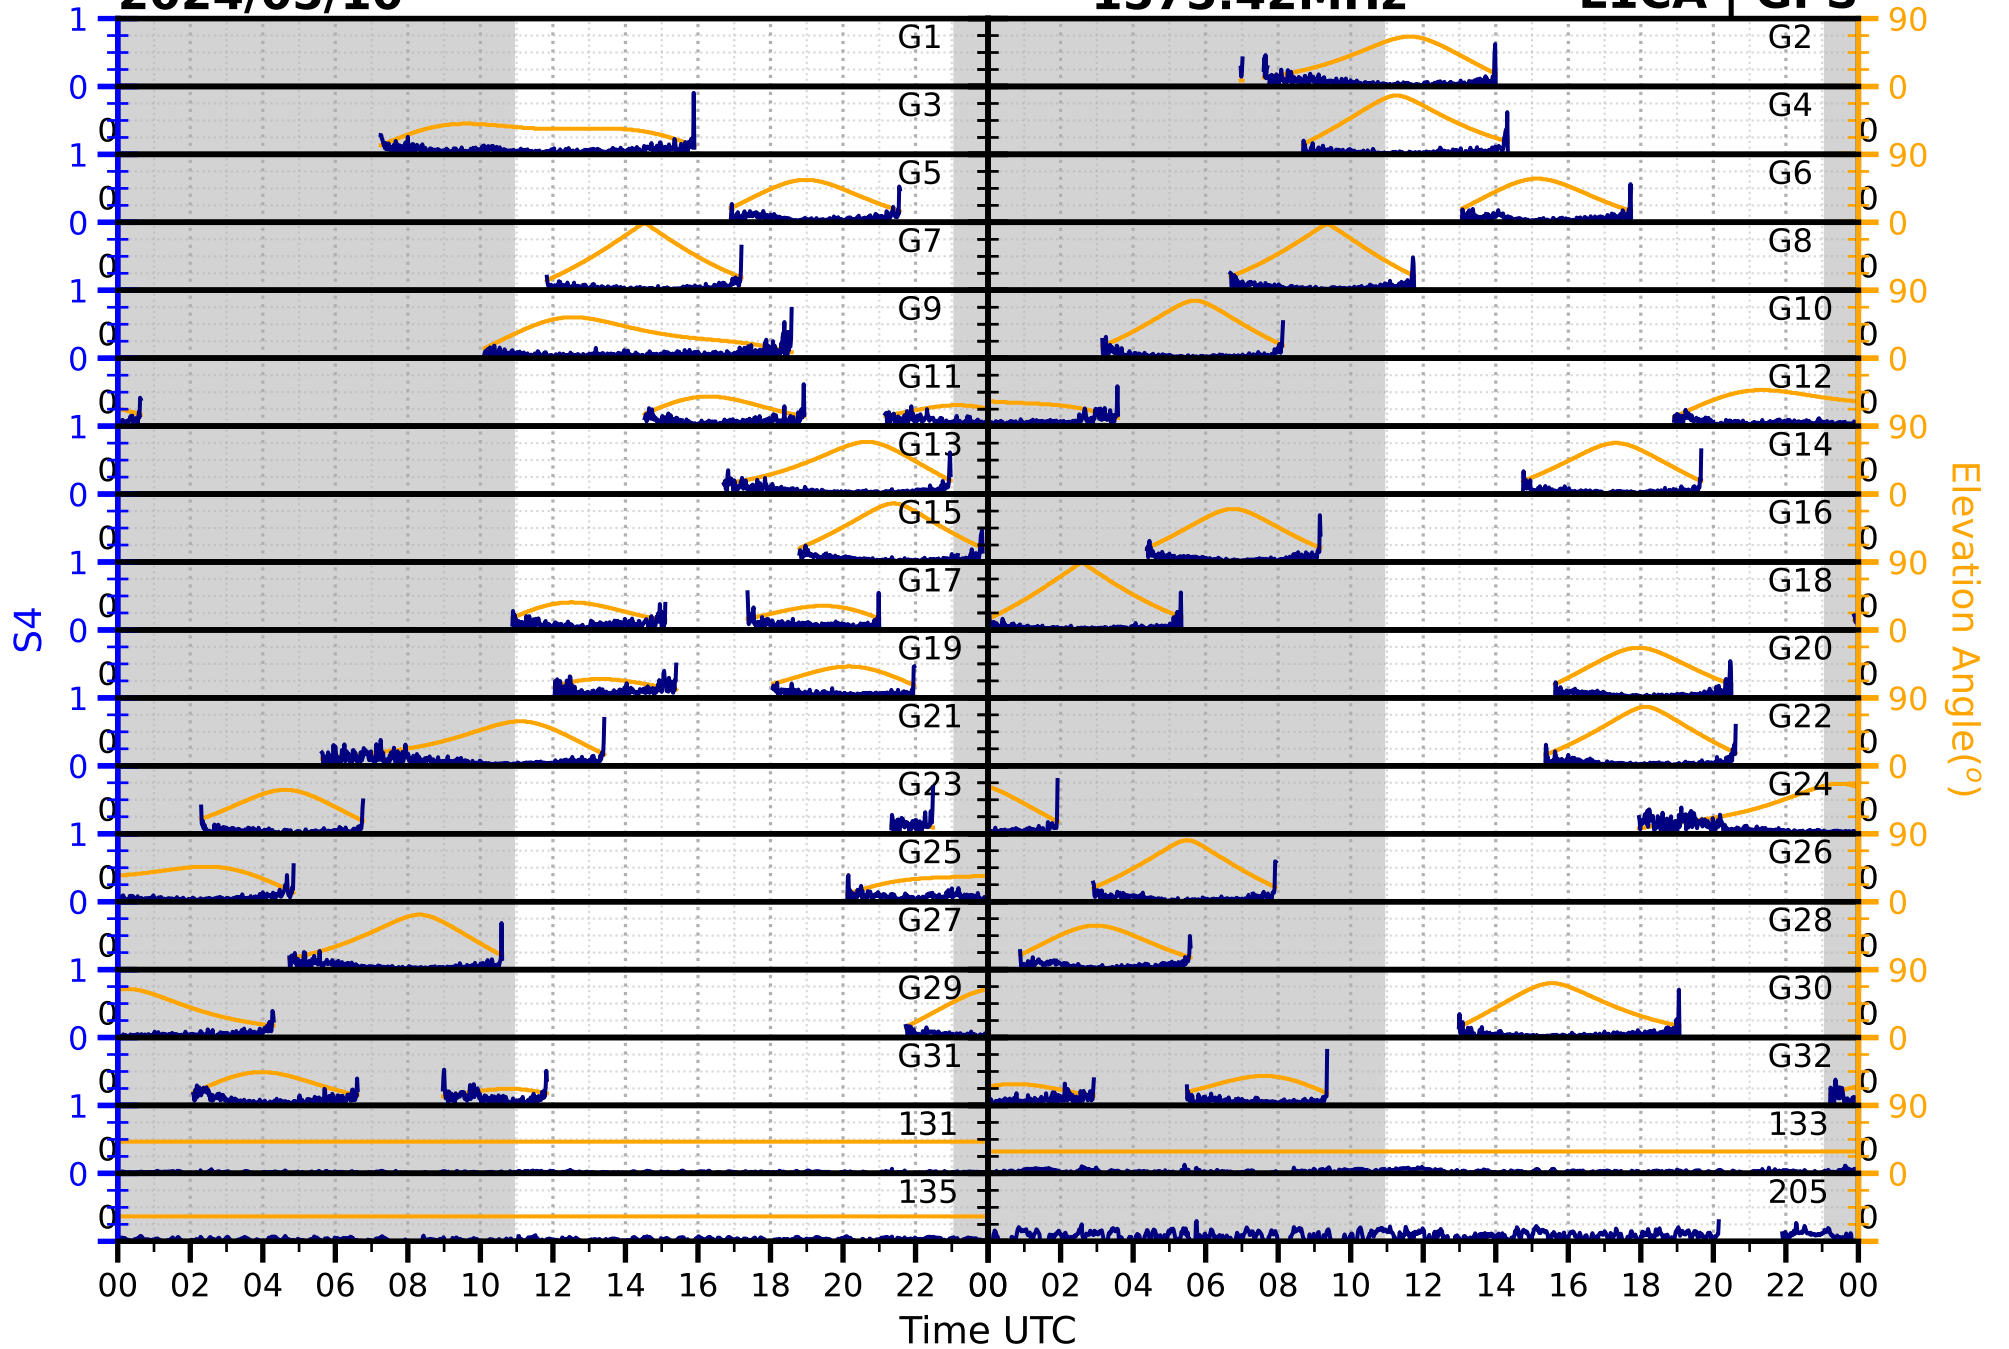

2024/05/10

S4

1575.42MHz

L1CA | GPS

2024/05/10

S4

1575.42MHz

L1BC | GALILEO

2024/05/10

S4

1602MHz

L1CA | GLONASS