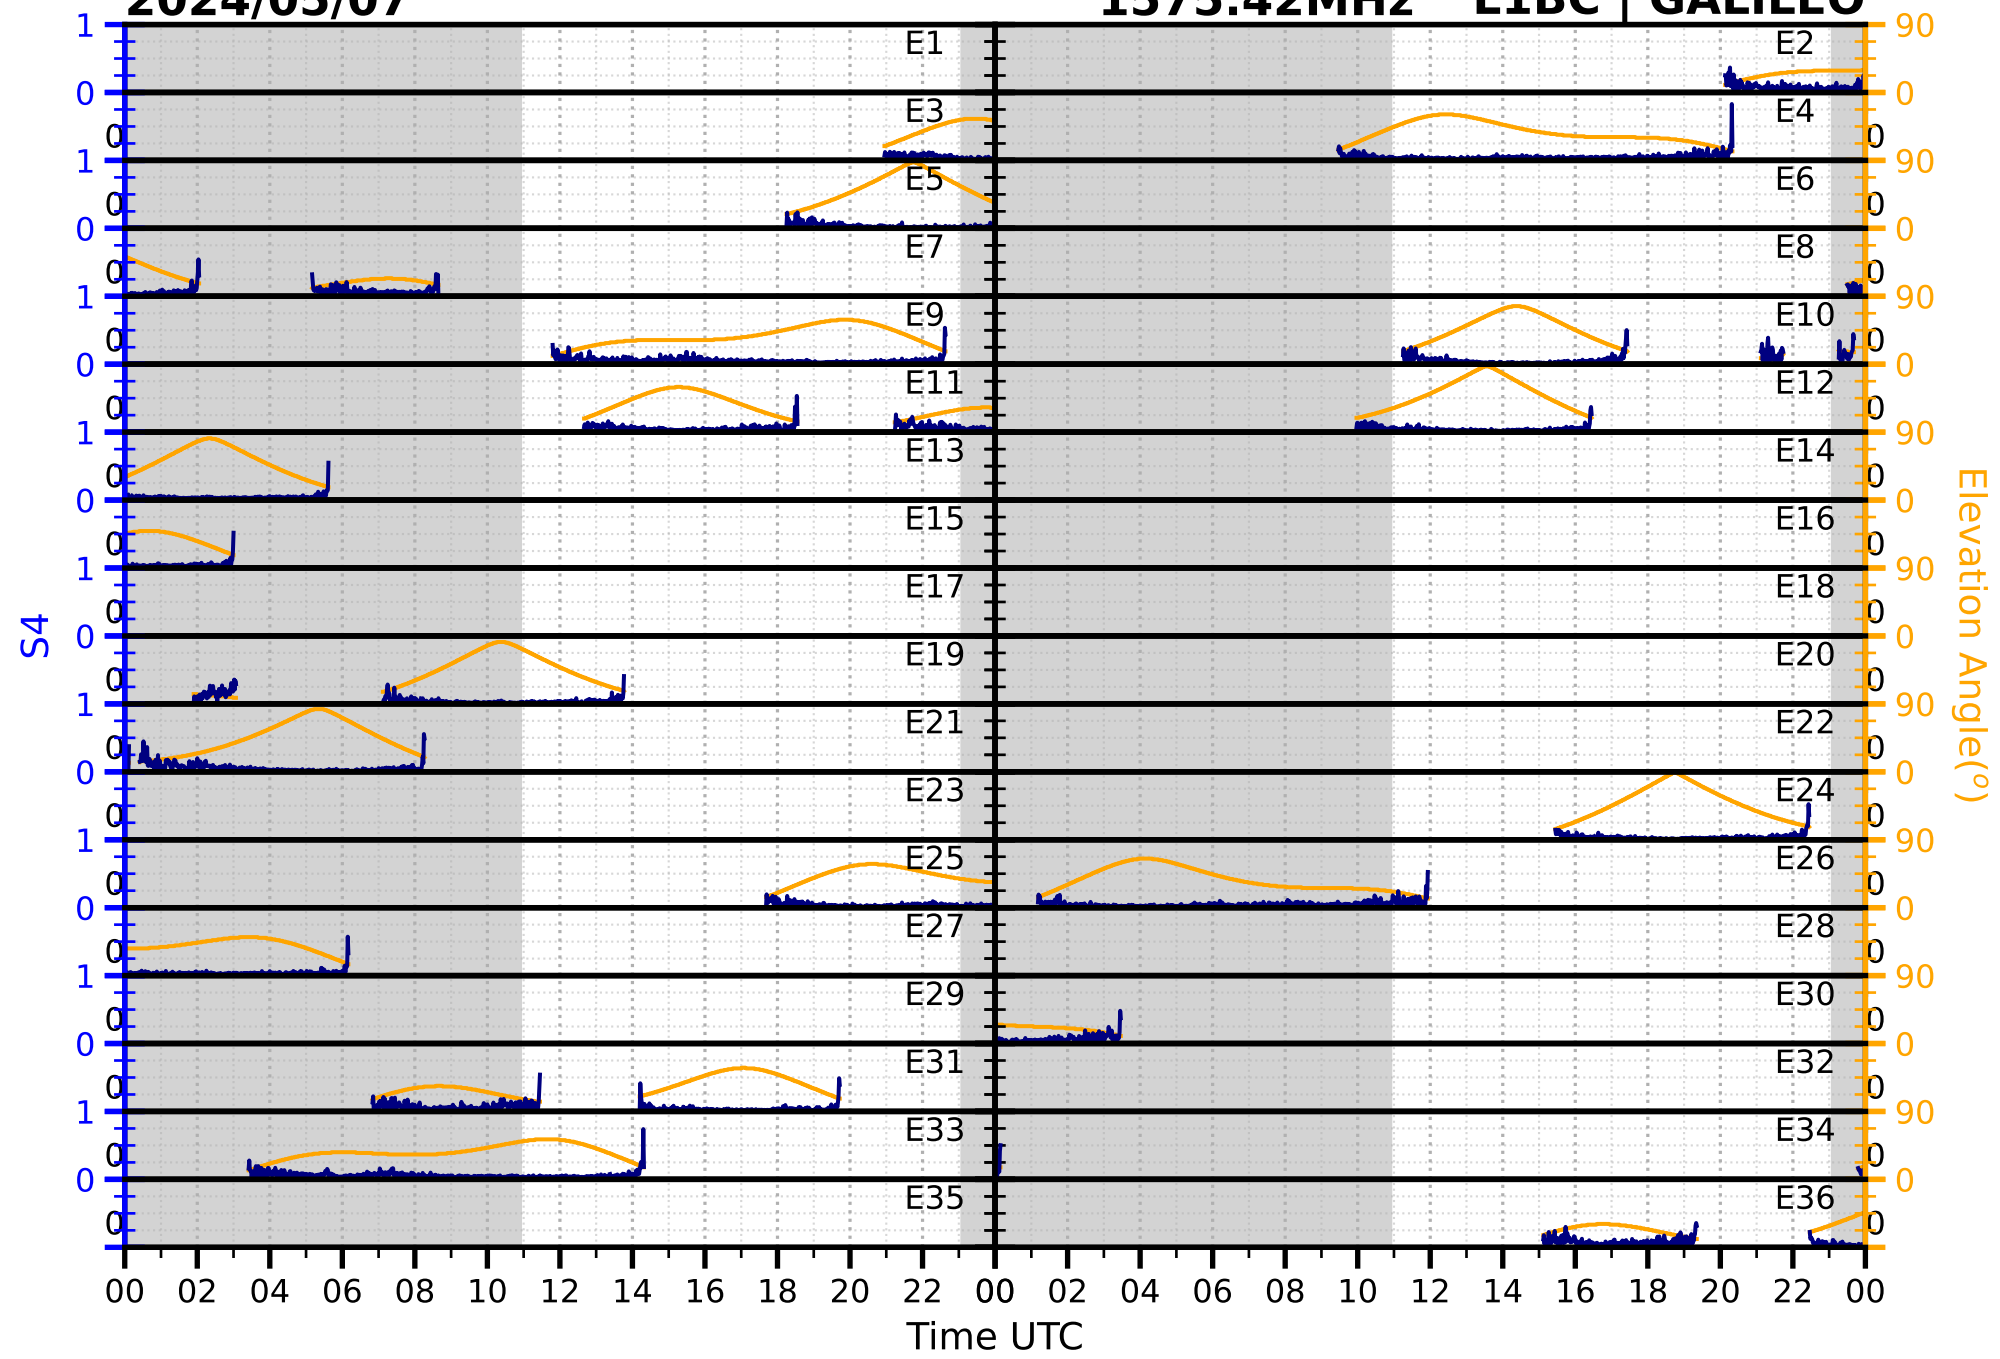

2024/05/07

S4

1575.42MHz

L1CA | GPS

2024/05/07

S4

1575.42MHz L1BC | GALILEO

2024/05/07

S4

1602MHz

L1CA | GLONASS