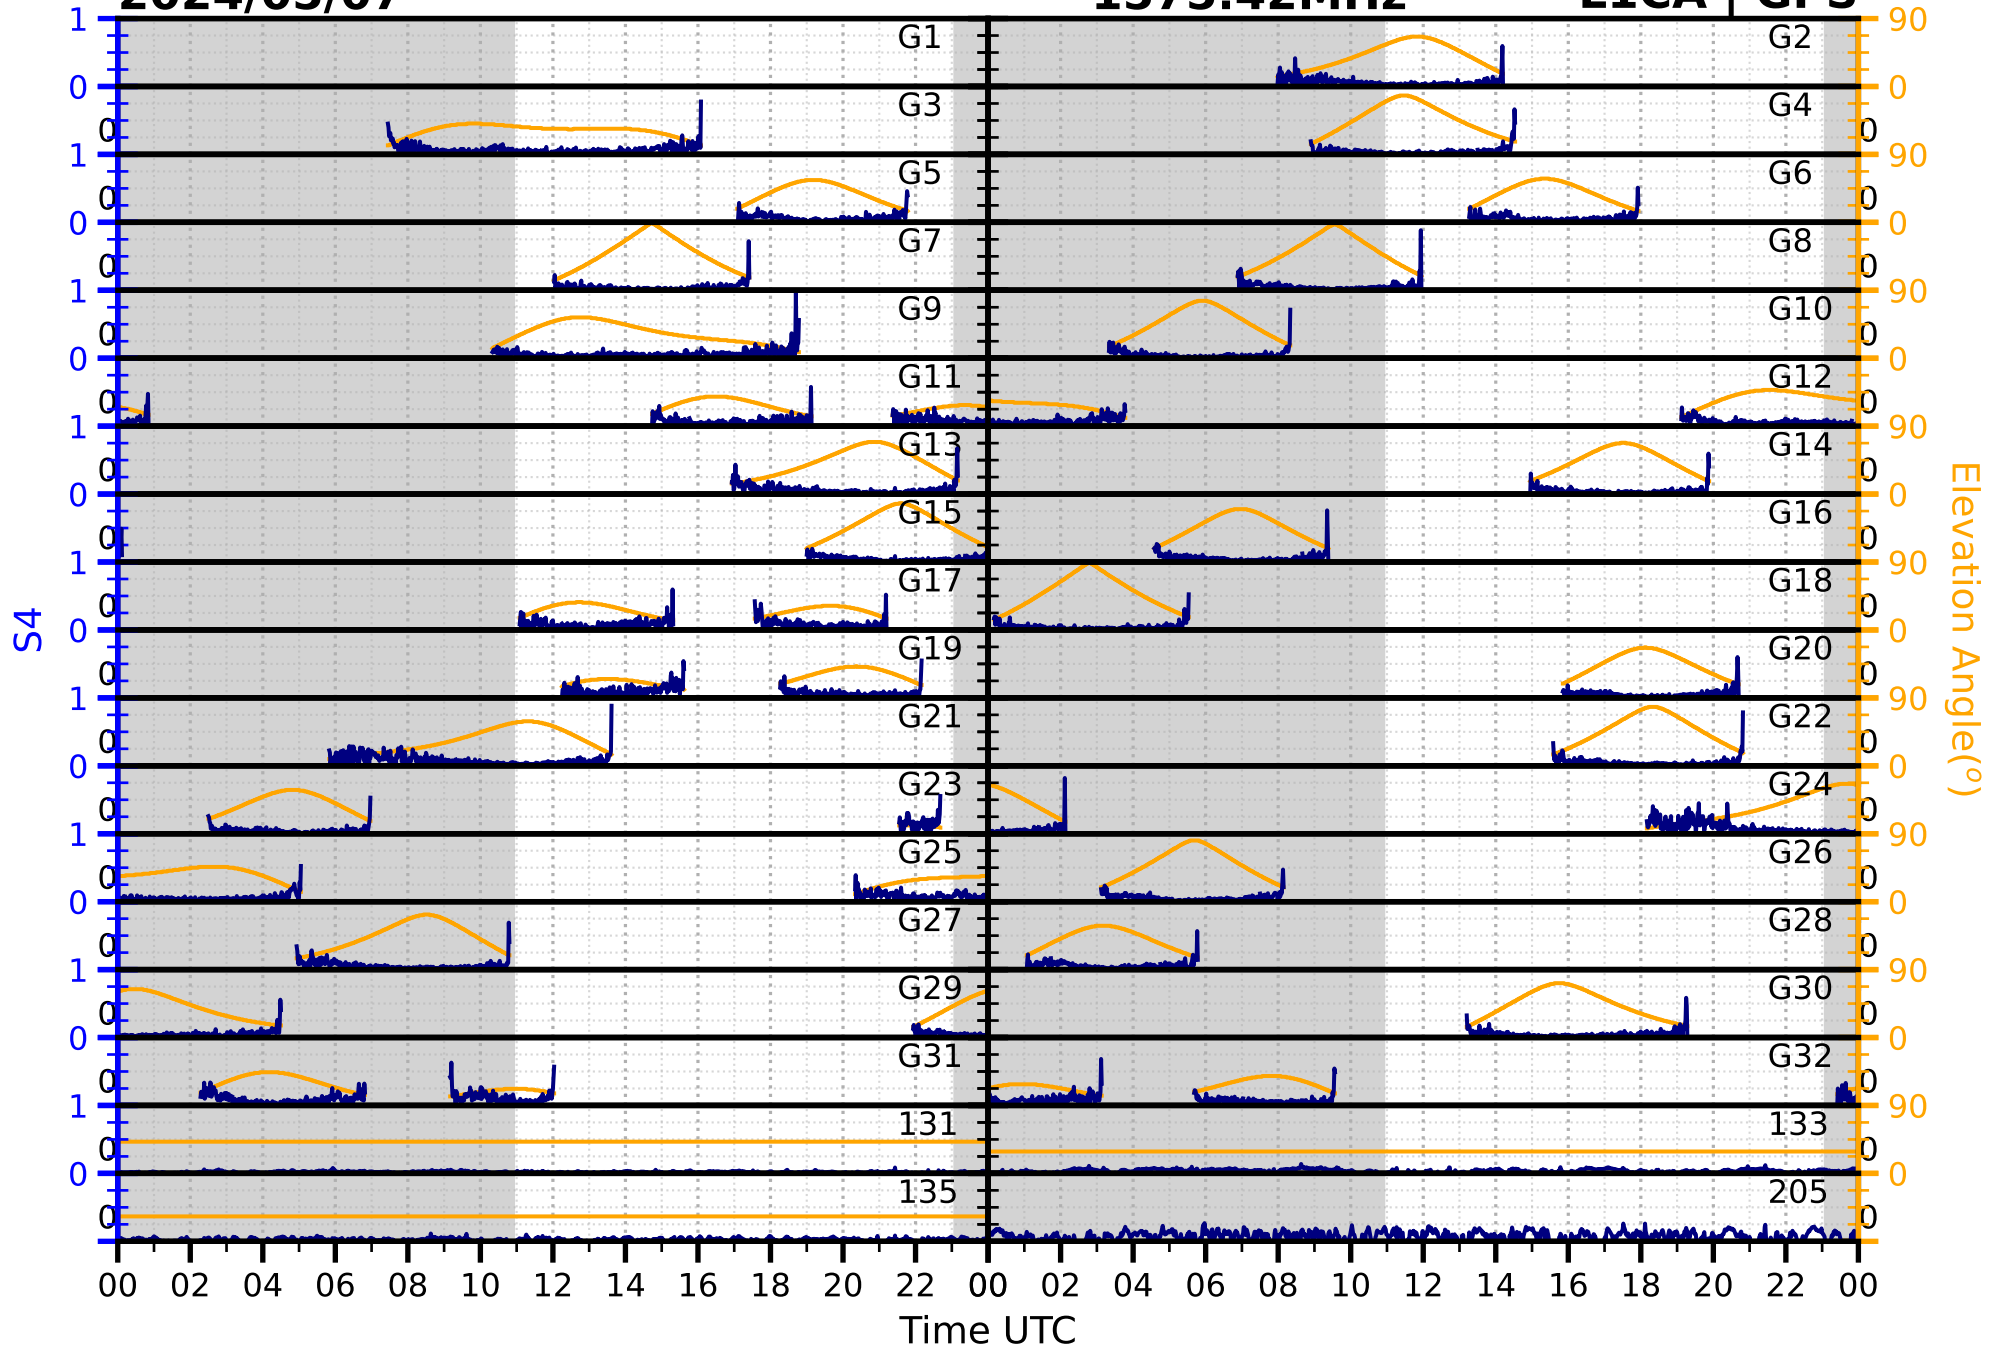

2024/05/07

S4

1575.42MHz

L1CA | GPS

2024/05/07

S4

1575.42MHz L1BC | GALILEO

2024/05/07

S4

1602MHz

L1CA | GLONASS