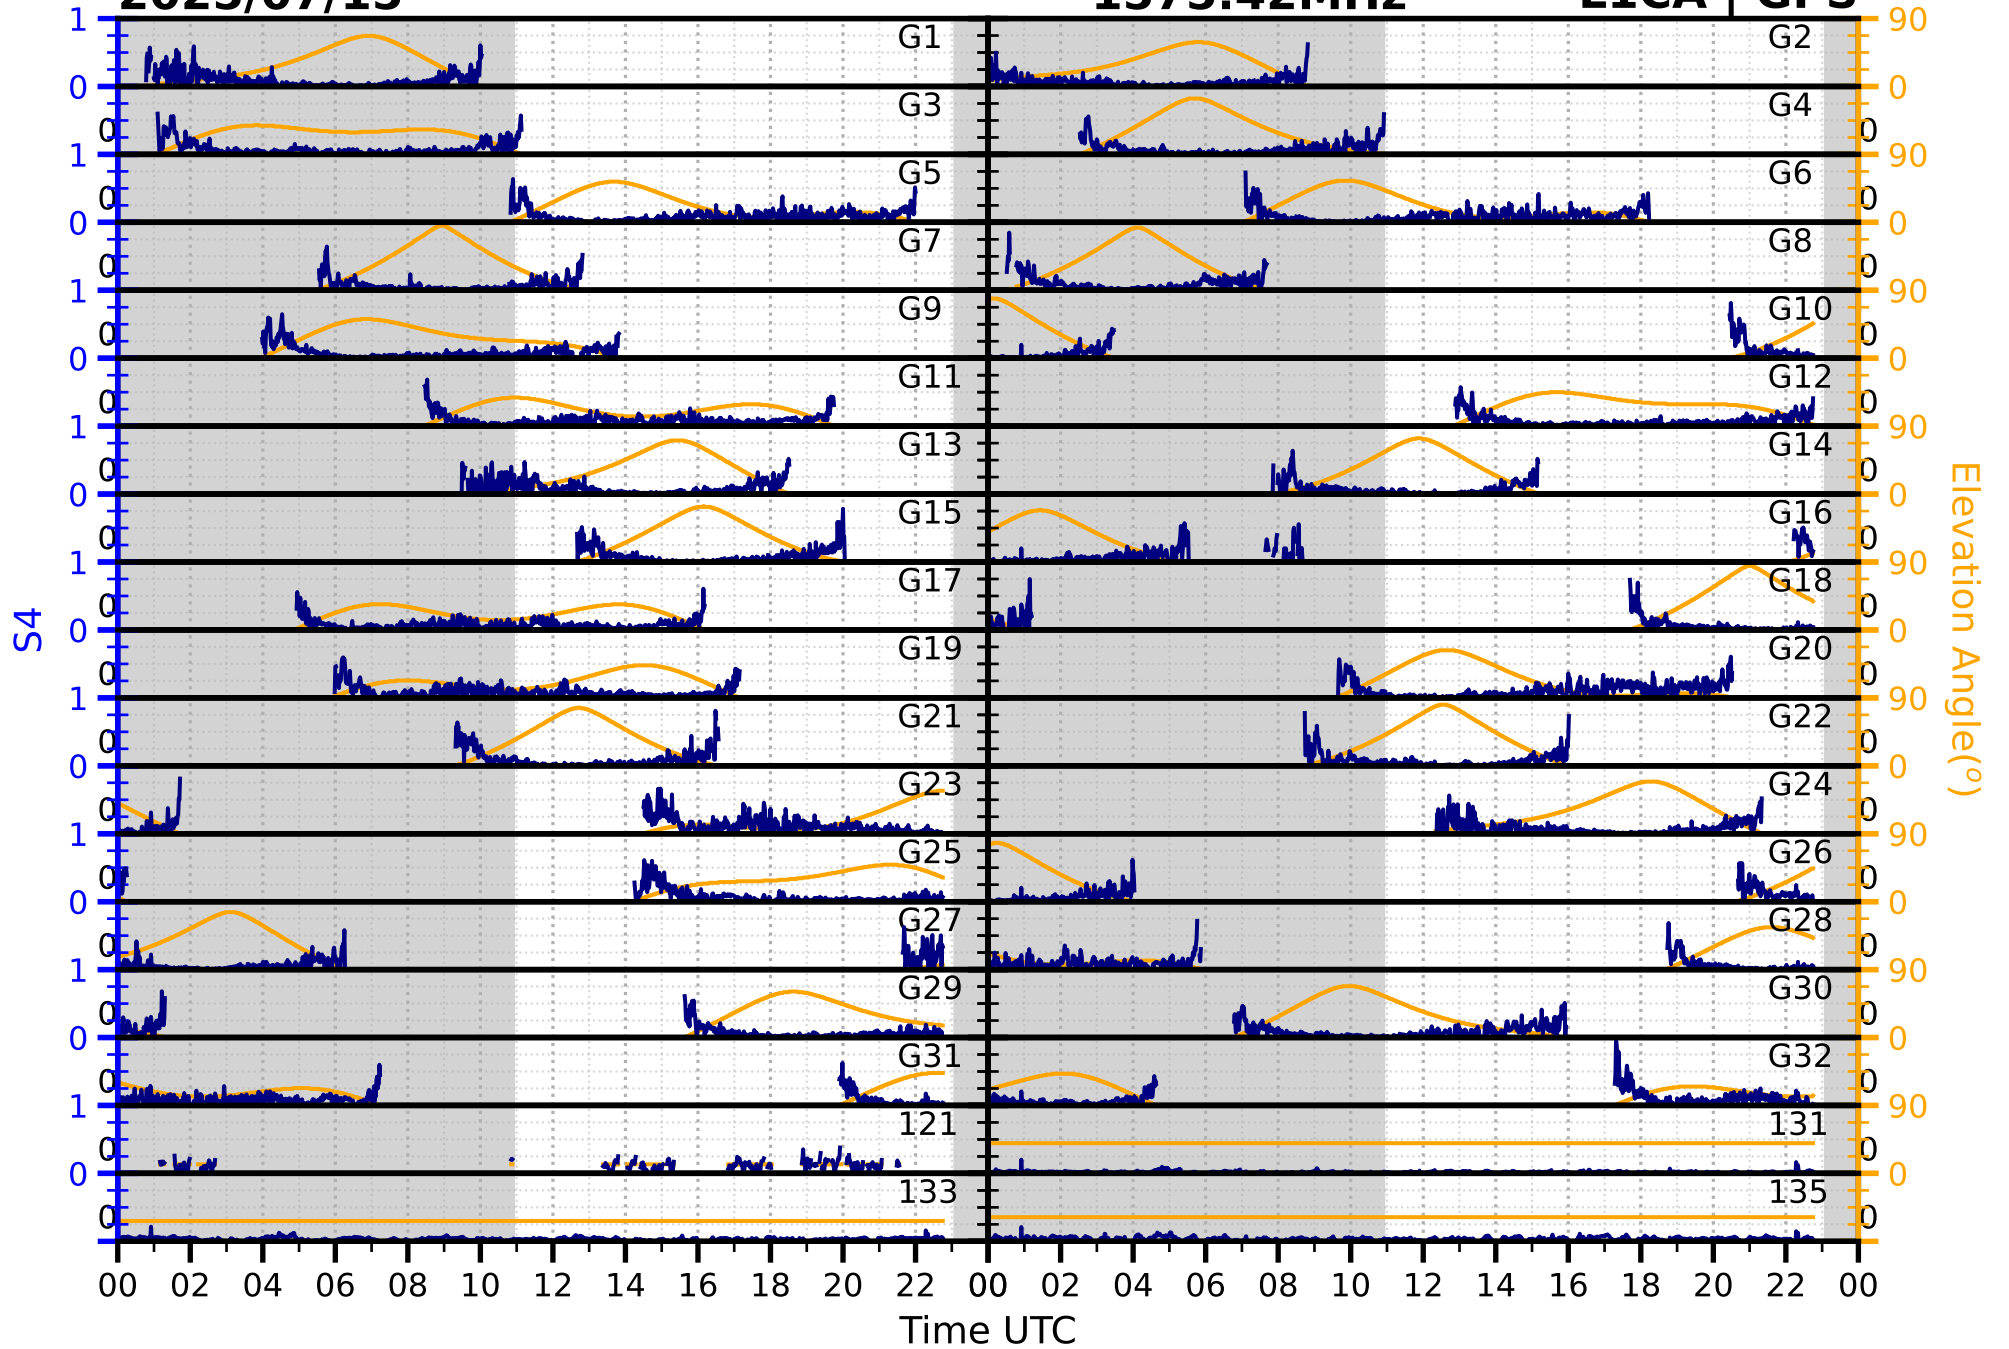

2025/07/15

S4

1575.42MHz

L1CA | GPS

2025/07/15

S4

1575.42MHz

L1BC | GALILEO

2025/07/15

S4

1602MHz

L1CA | GLONASS