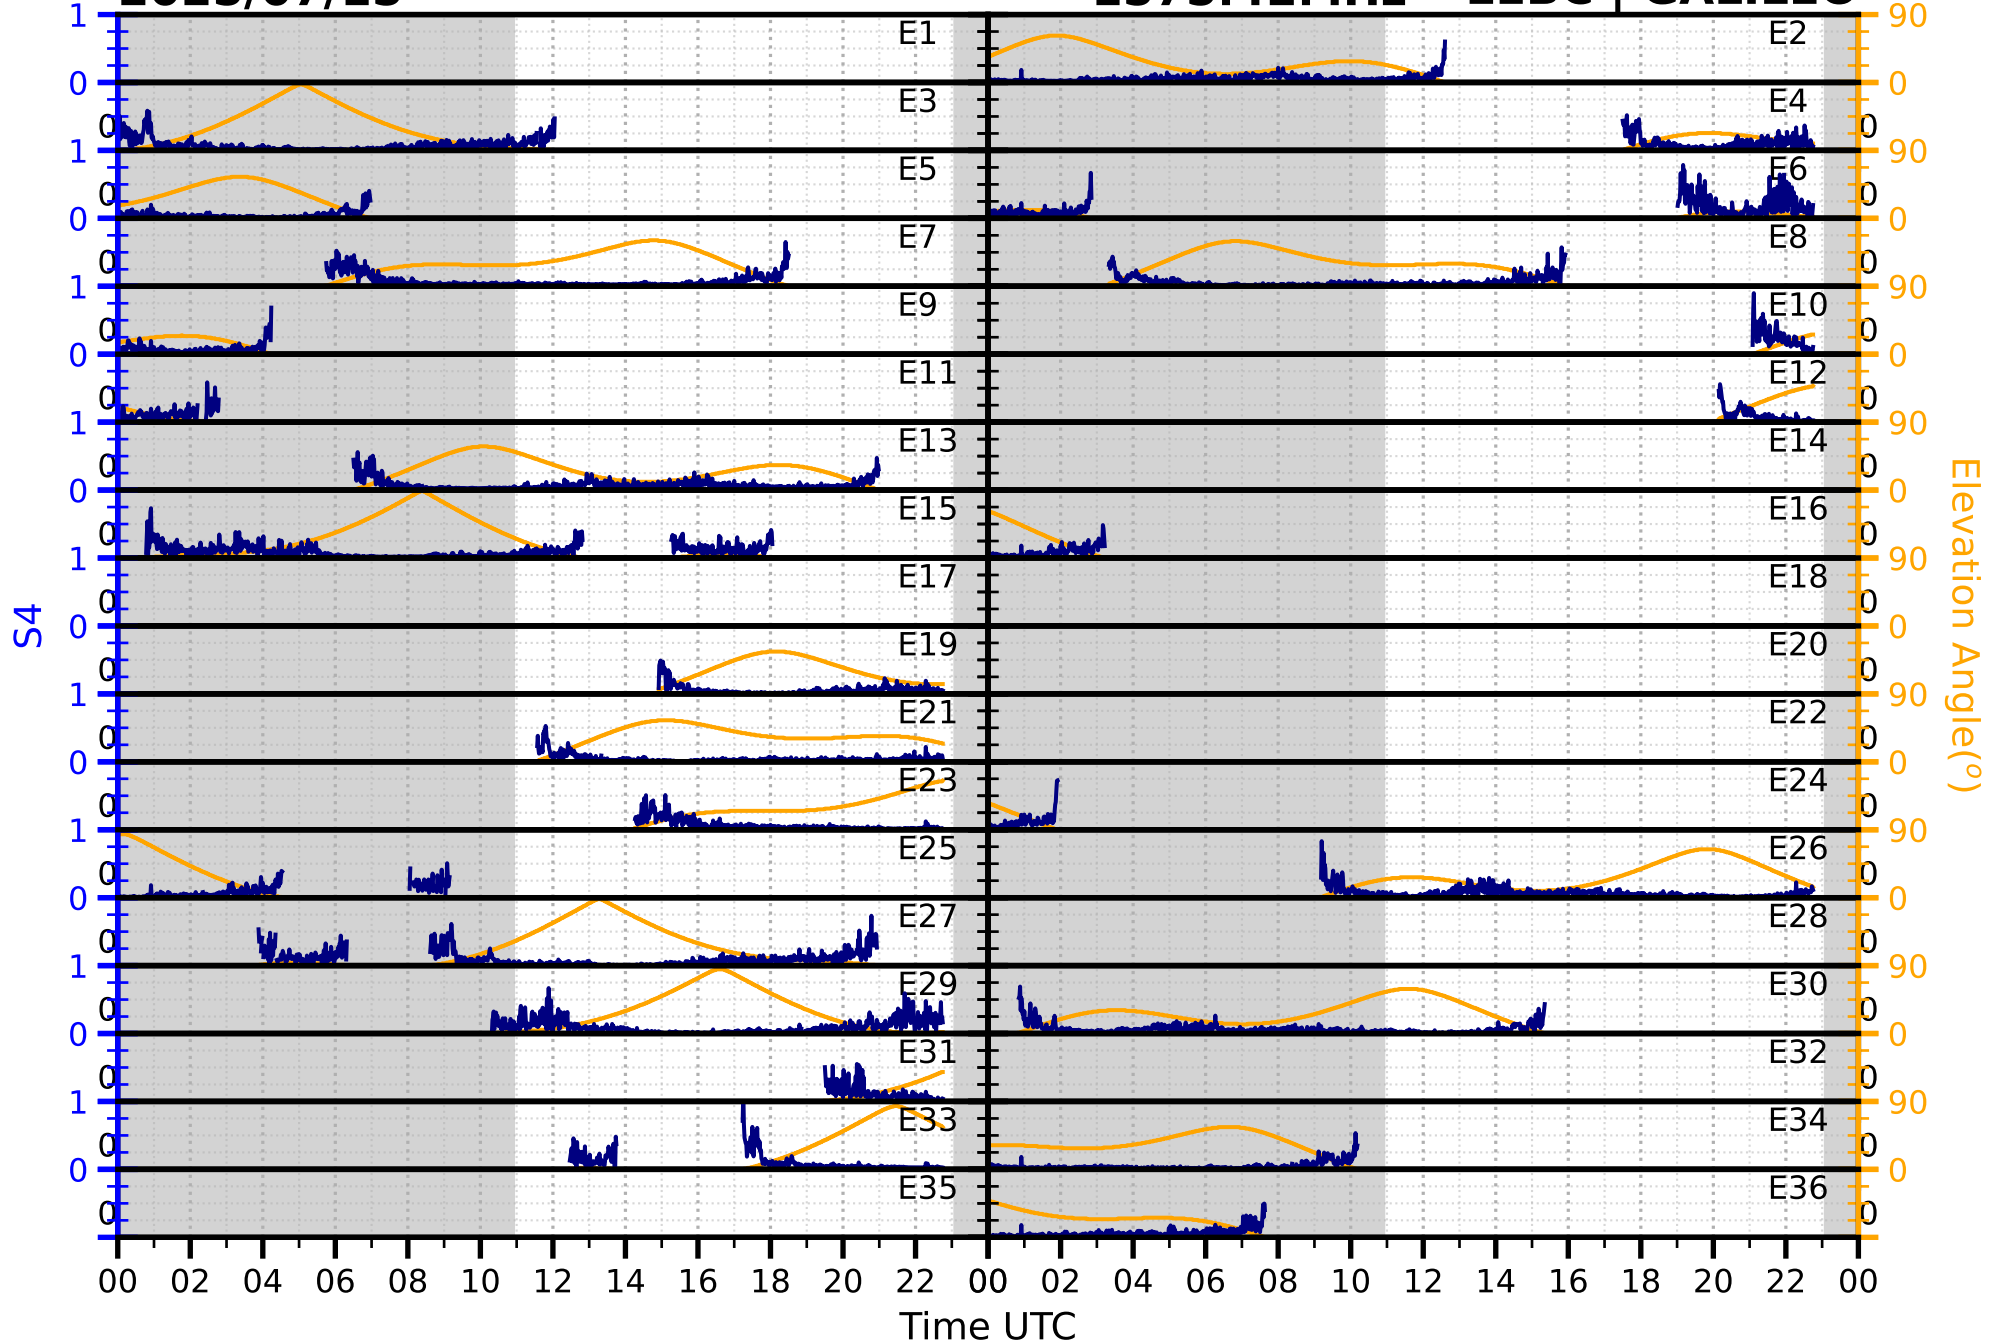

2025/07/15

S4

1575.42MHz

L1CA | GPS

2025/07/15

S4

1575.42MHz

L1BC | GALILEO

2025/07/15

S4

1602MHz

L1CA | GLONASS