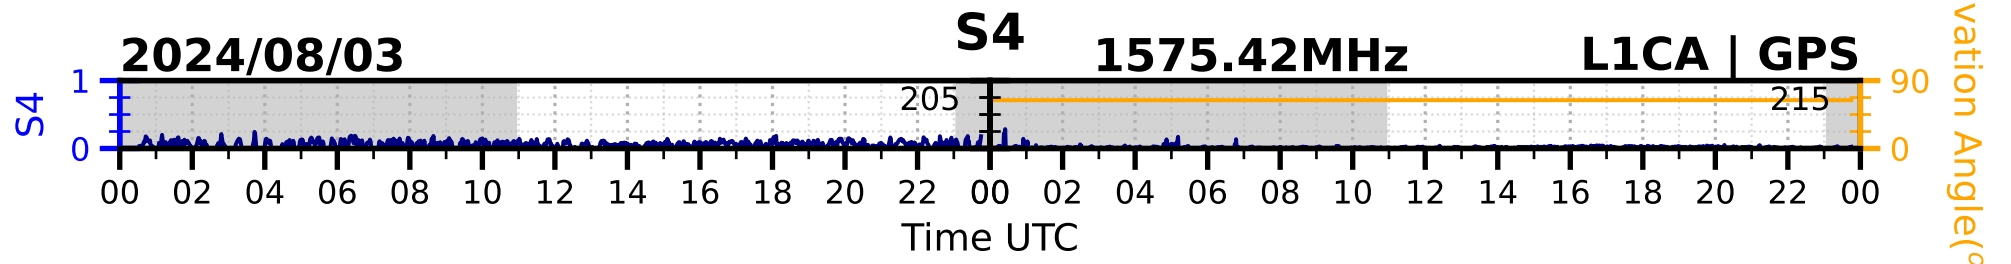

2024/08/03

S4 1575.42MHz

L1CA | GPS

2024/08/03

S4

1575.42MHz

L1BC | GALILEO

2024/08/03

S4

1602MHz

L1CA | GLONASS