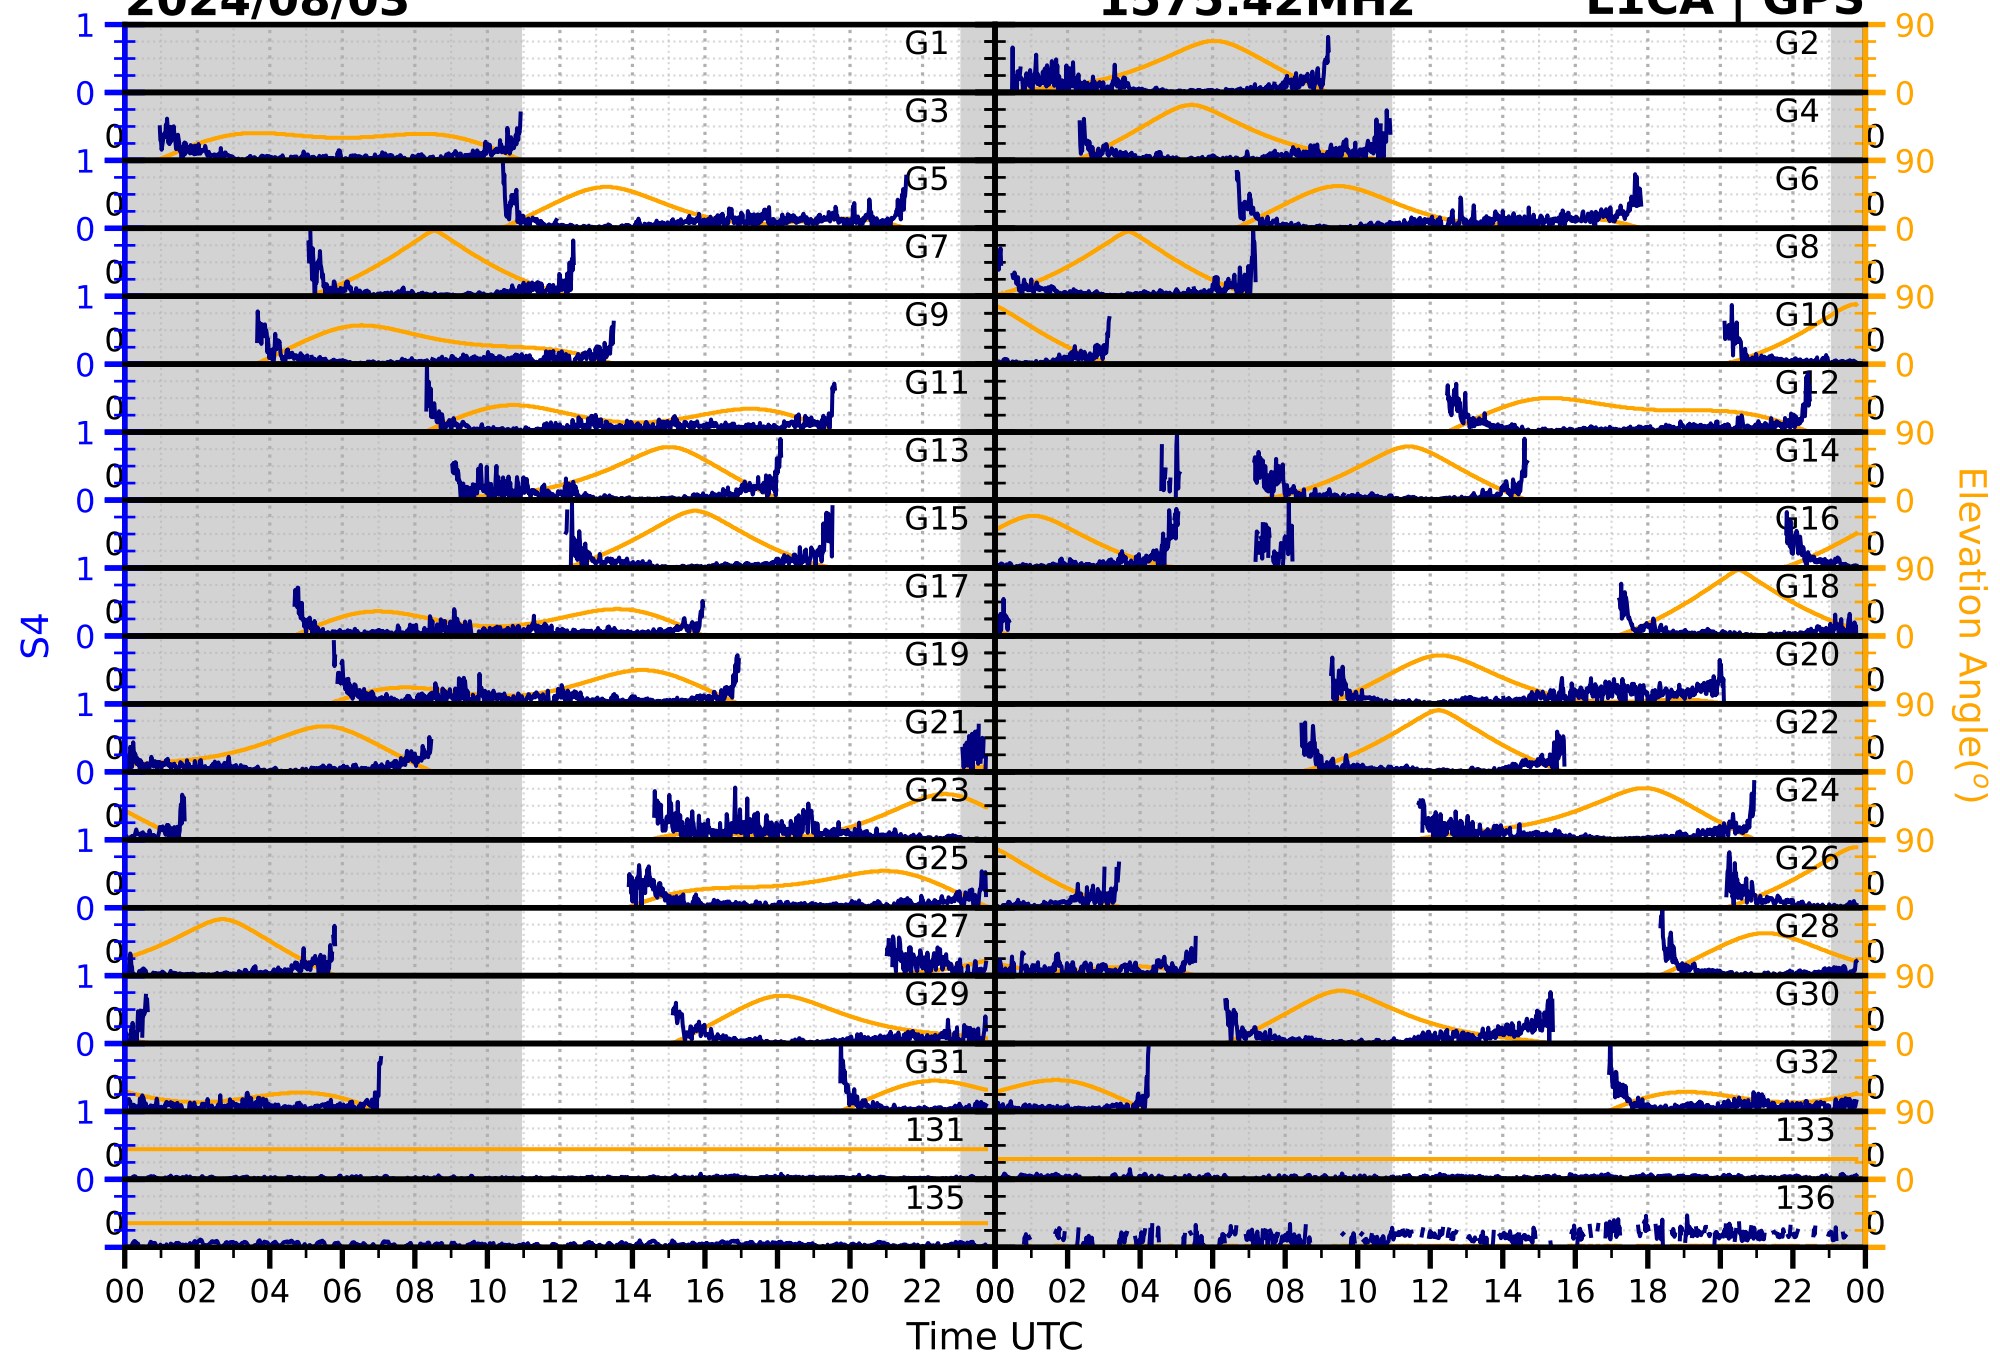

2024/08/03

S4 1575.42MHz

L1CA | GPS

2024/08/03

S4

1575.42MHz

L1BC | GALILEO

2024/08/03

S4

1602MHz

L1CA | GLONASS