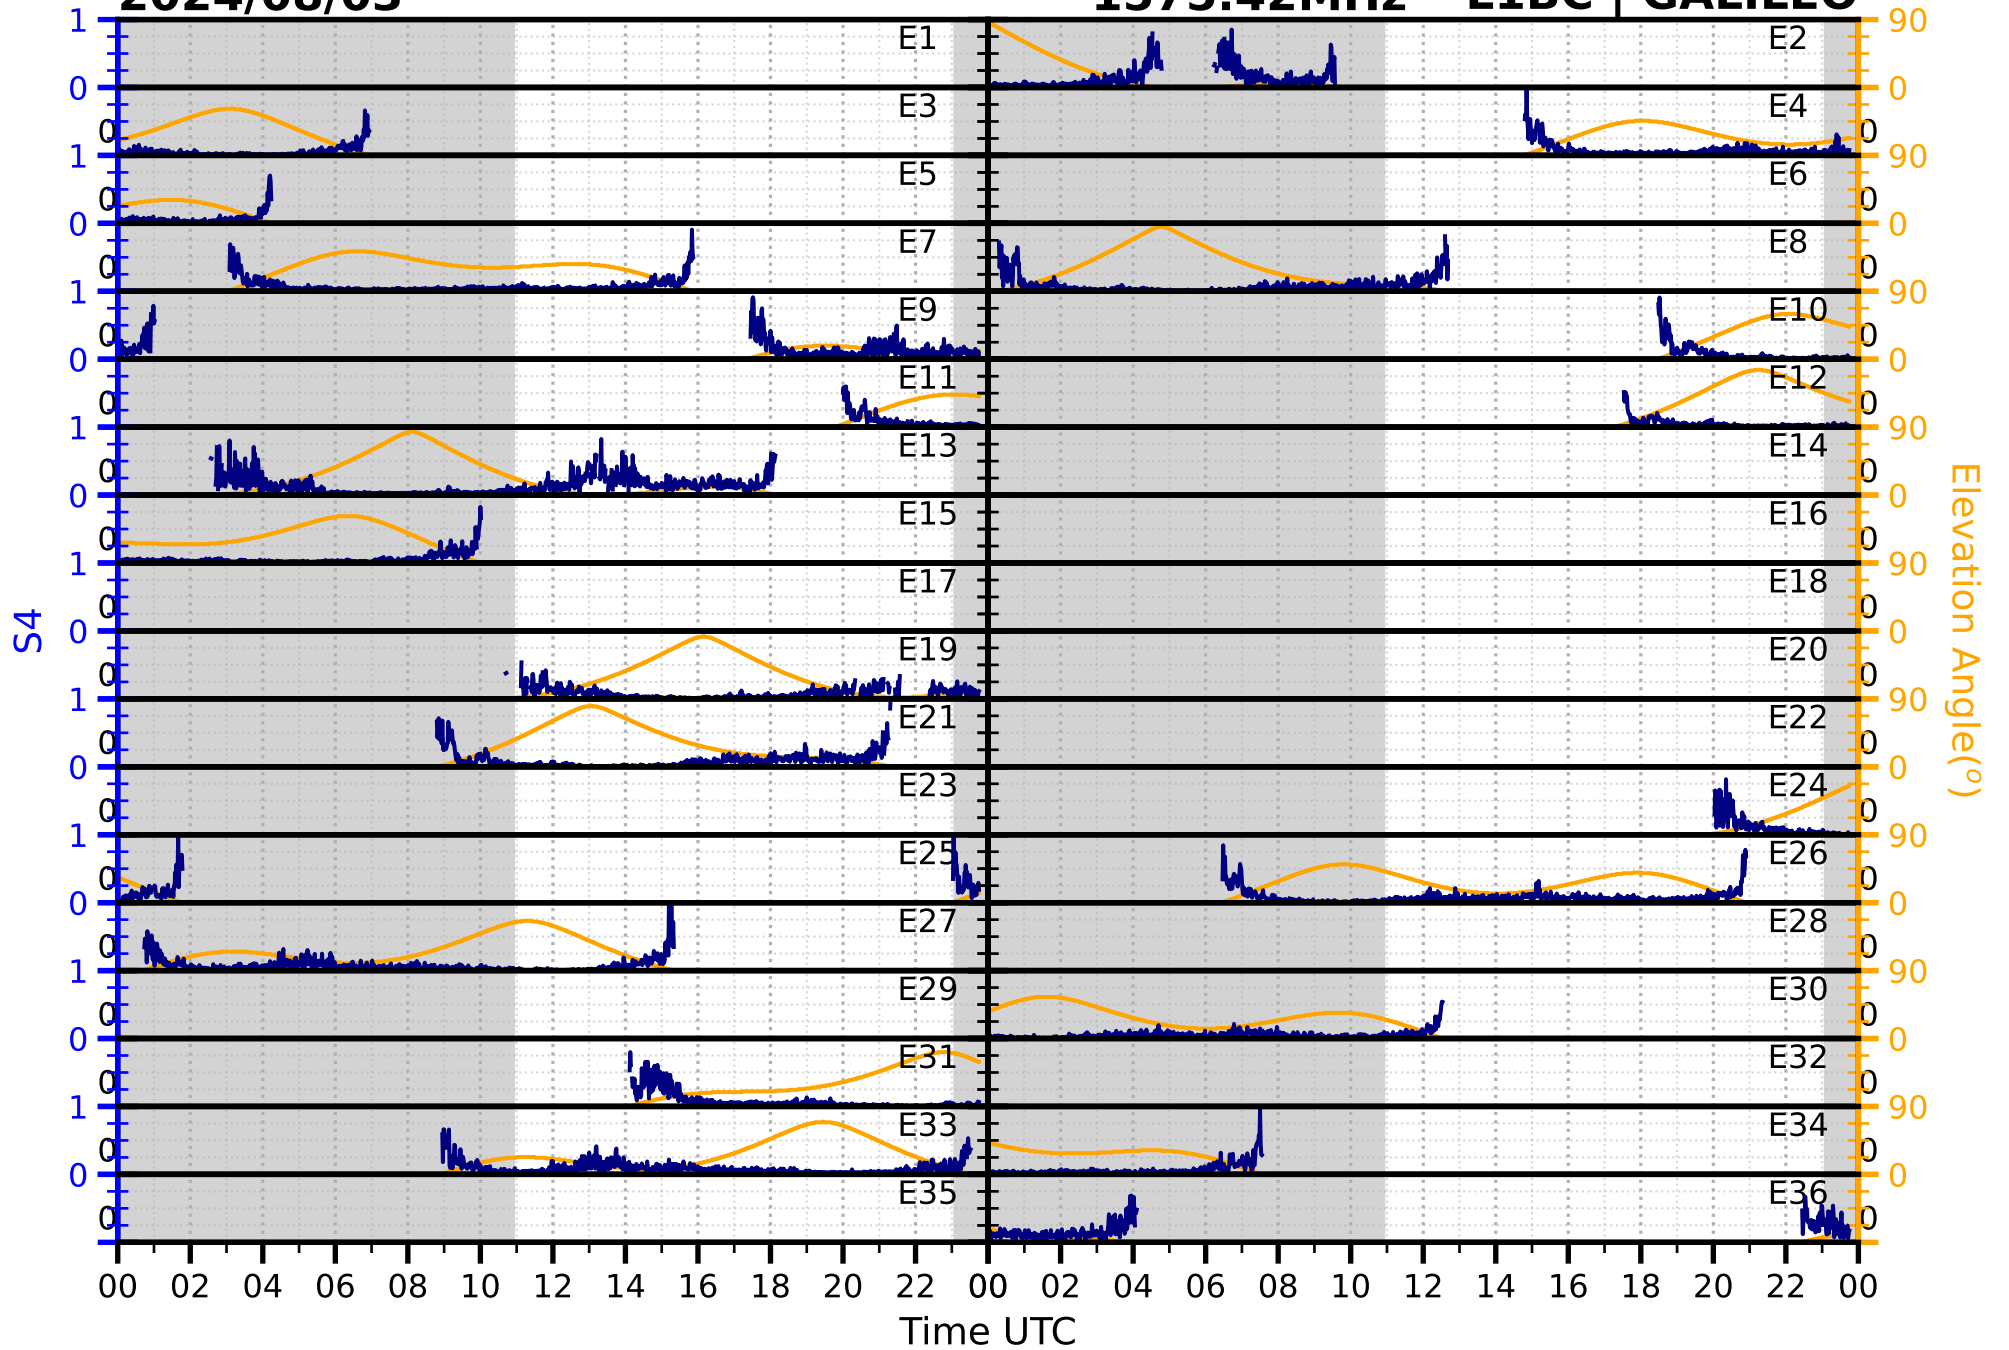

2024/08/03

S4 1575.42MHz

L1CA | GPS

2024/08/03

S4

1575.42MHz

L1BC | GALILEO

2024/08/03

S4

1602MHz

L1CA | GLONASS