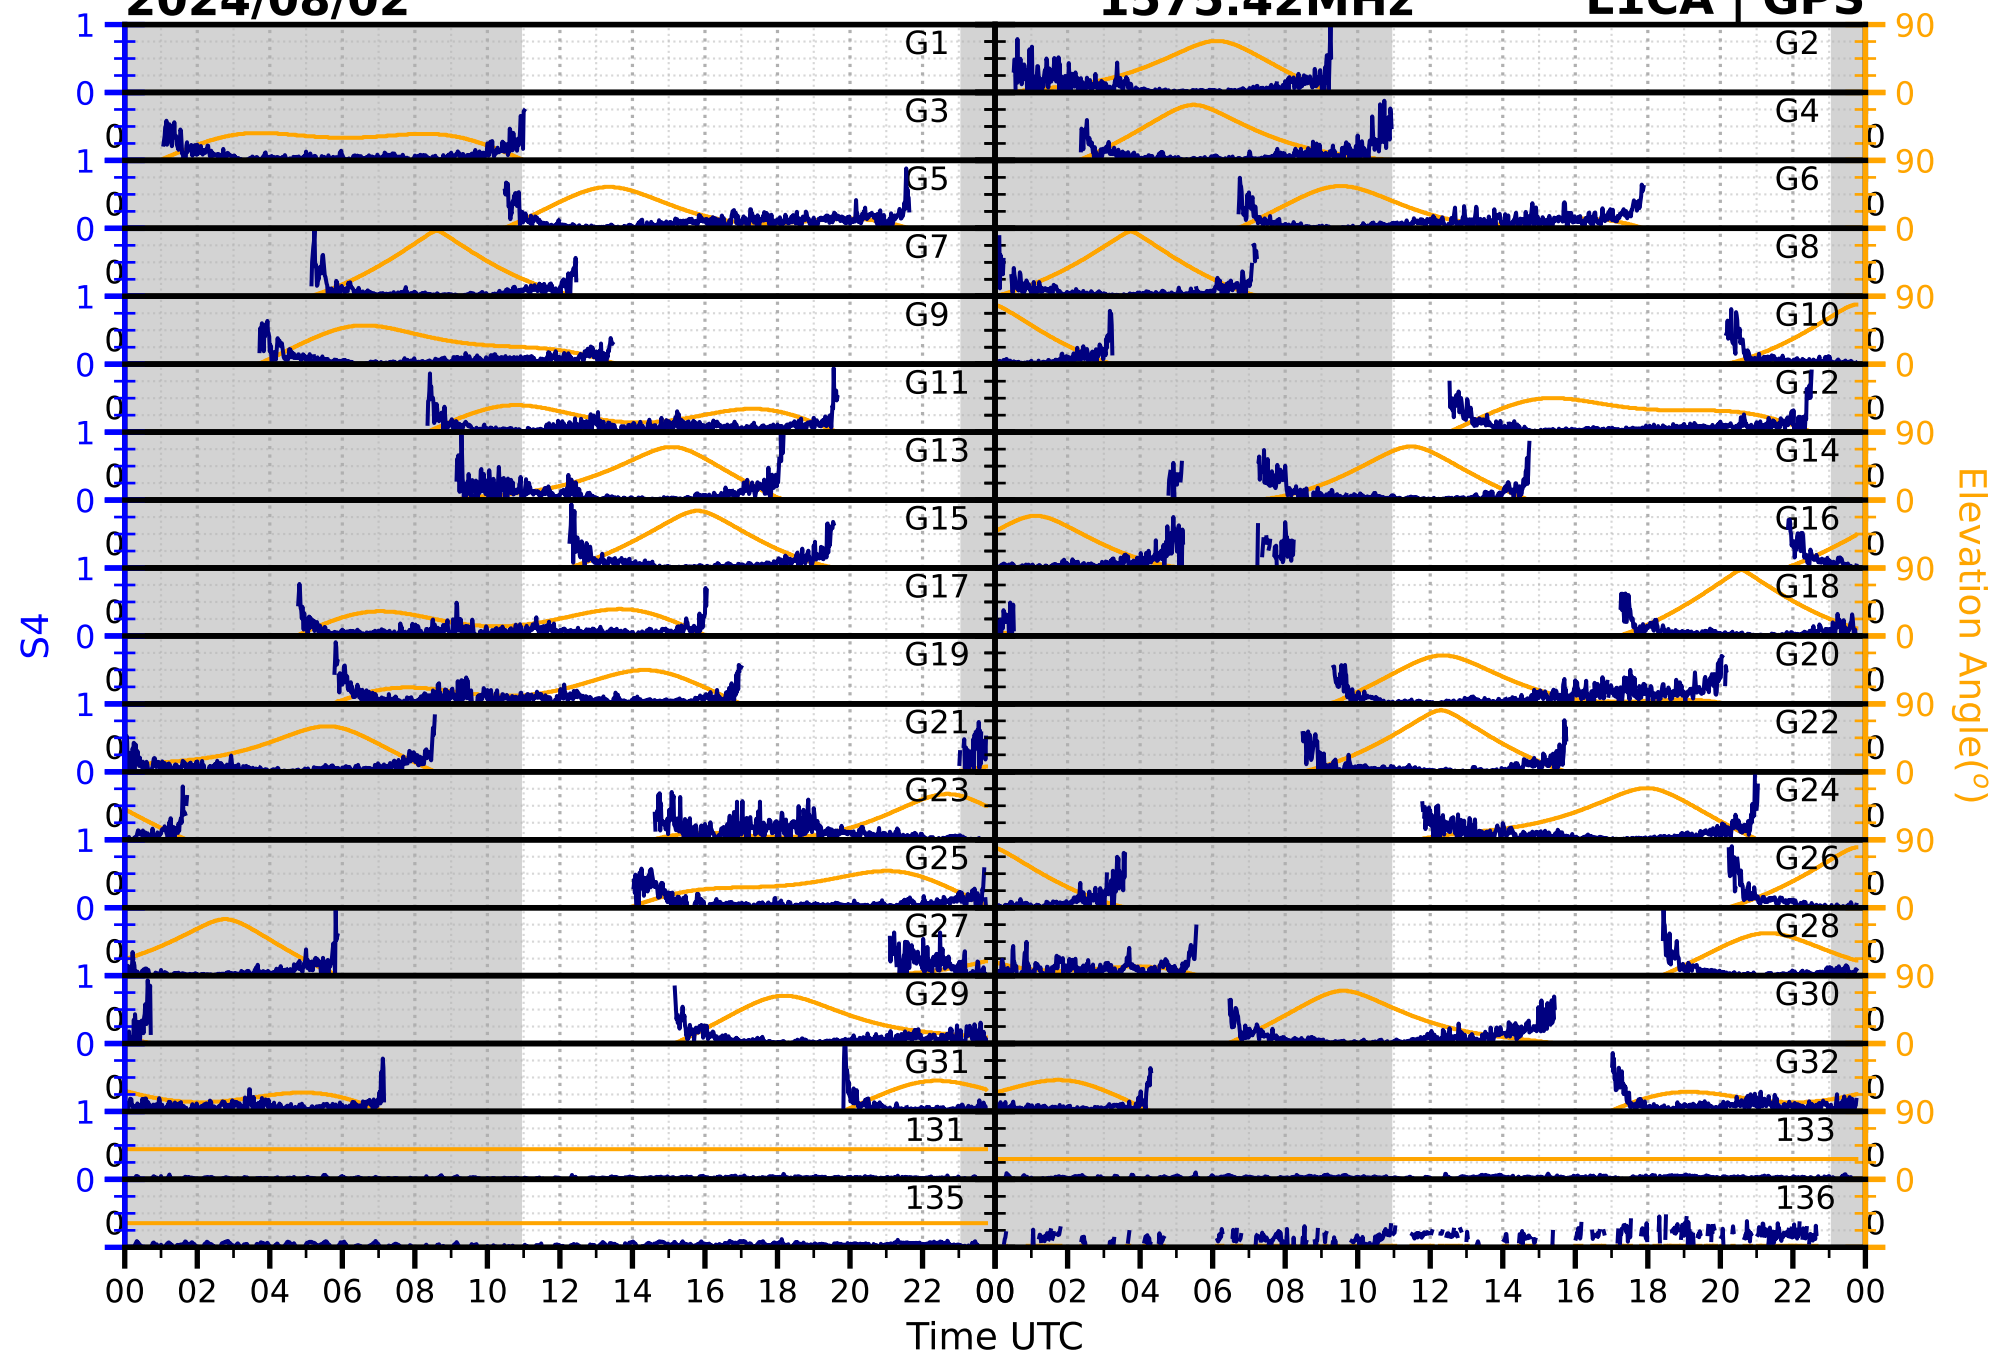

2024/08/02

S4 1575.42MHz

L1CA | GPS

2024/08/02

S4

1575.42MHz

L1BC | GALILEO

2024/08/02

S4

1602MHz

L1CA | GLONASS