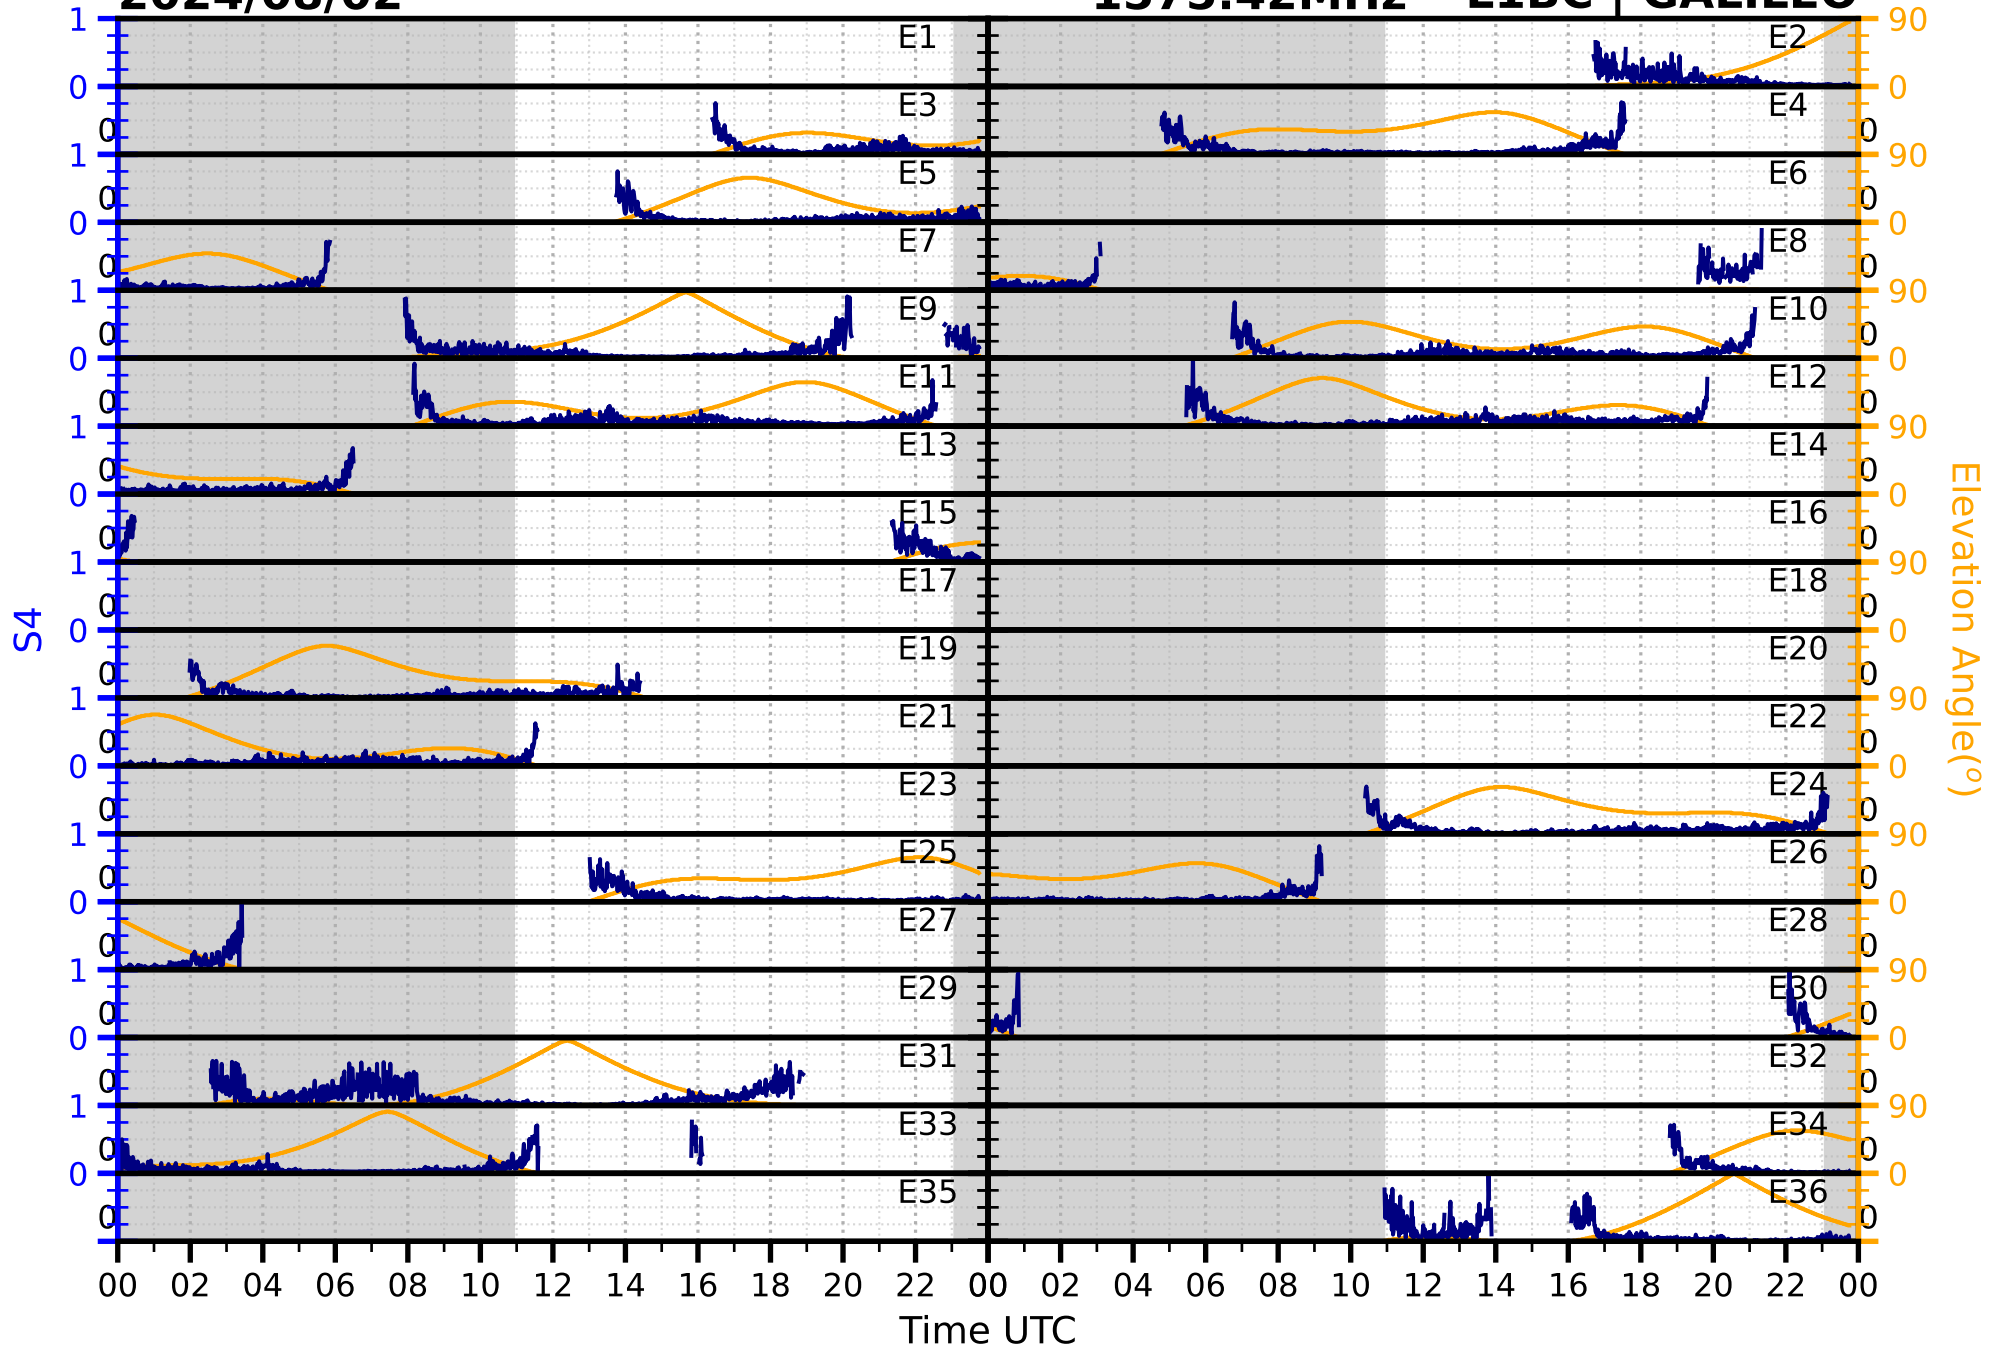

2024/08/02

S4 1575.42MHz

L1CA | GPS

2024/08/02

S4

1575.42MHz

L1BC | GALILEO

2024/08/02

S4

1602MHz

L1CA | GLONASS