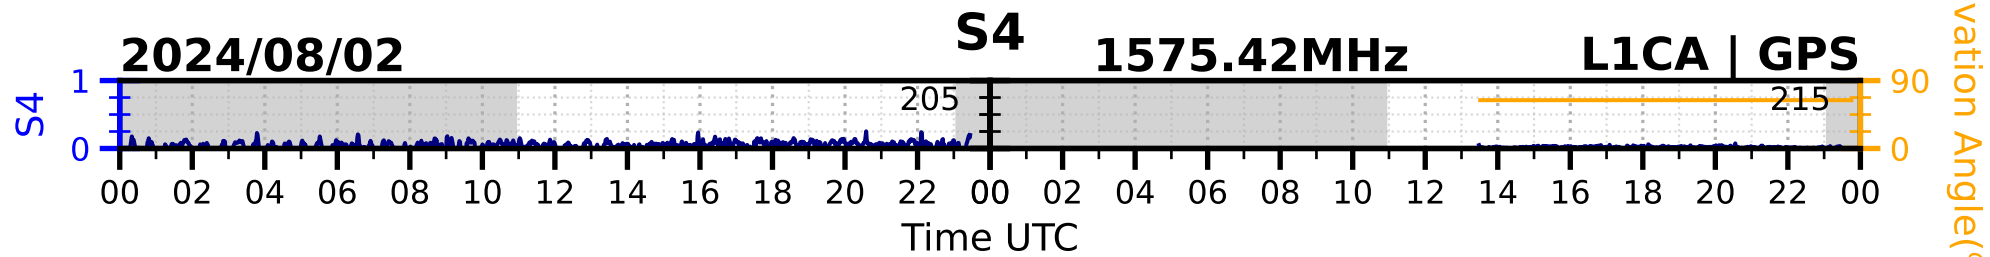

2024/08/02

S4 1575.42MHz

L1CA | GPS

2024/08/02

S4

1575.42MHz

L1BC | GALILEO

2024/08/02

S4

1602MHz

L1CA | GLONASS