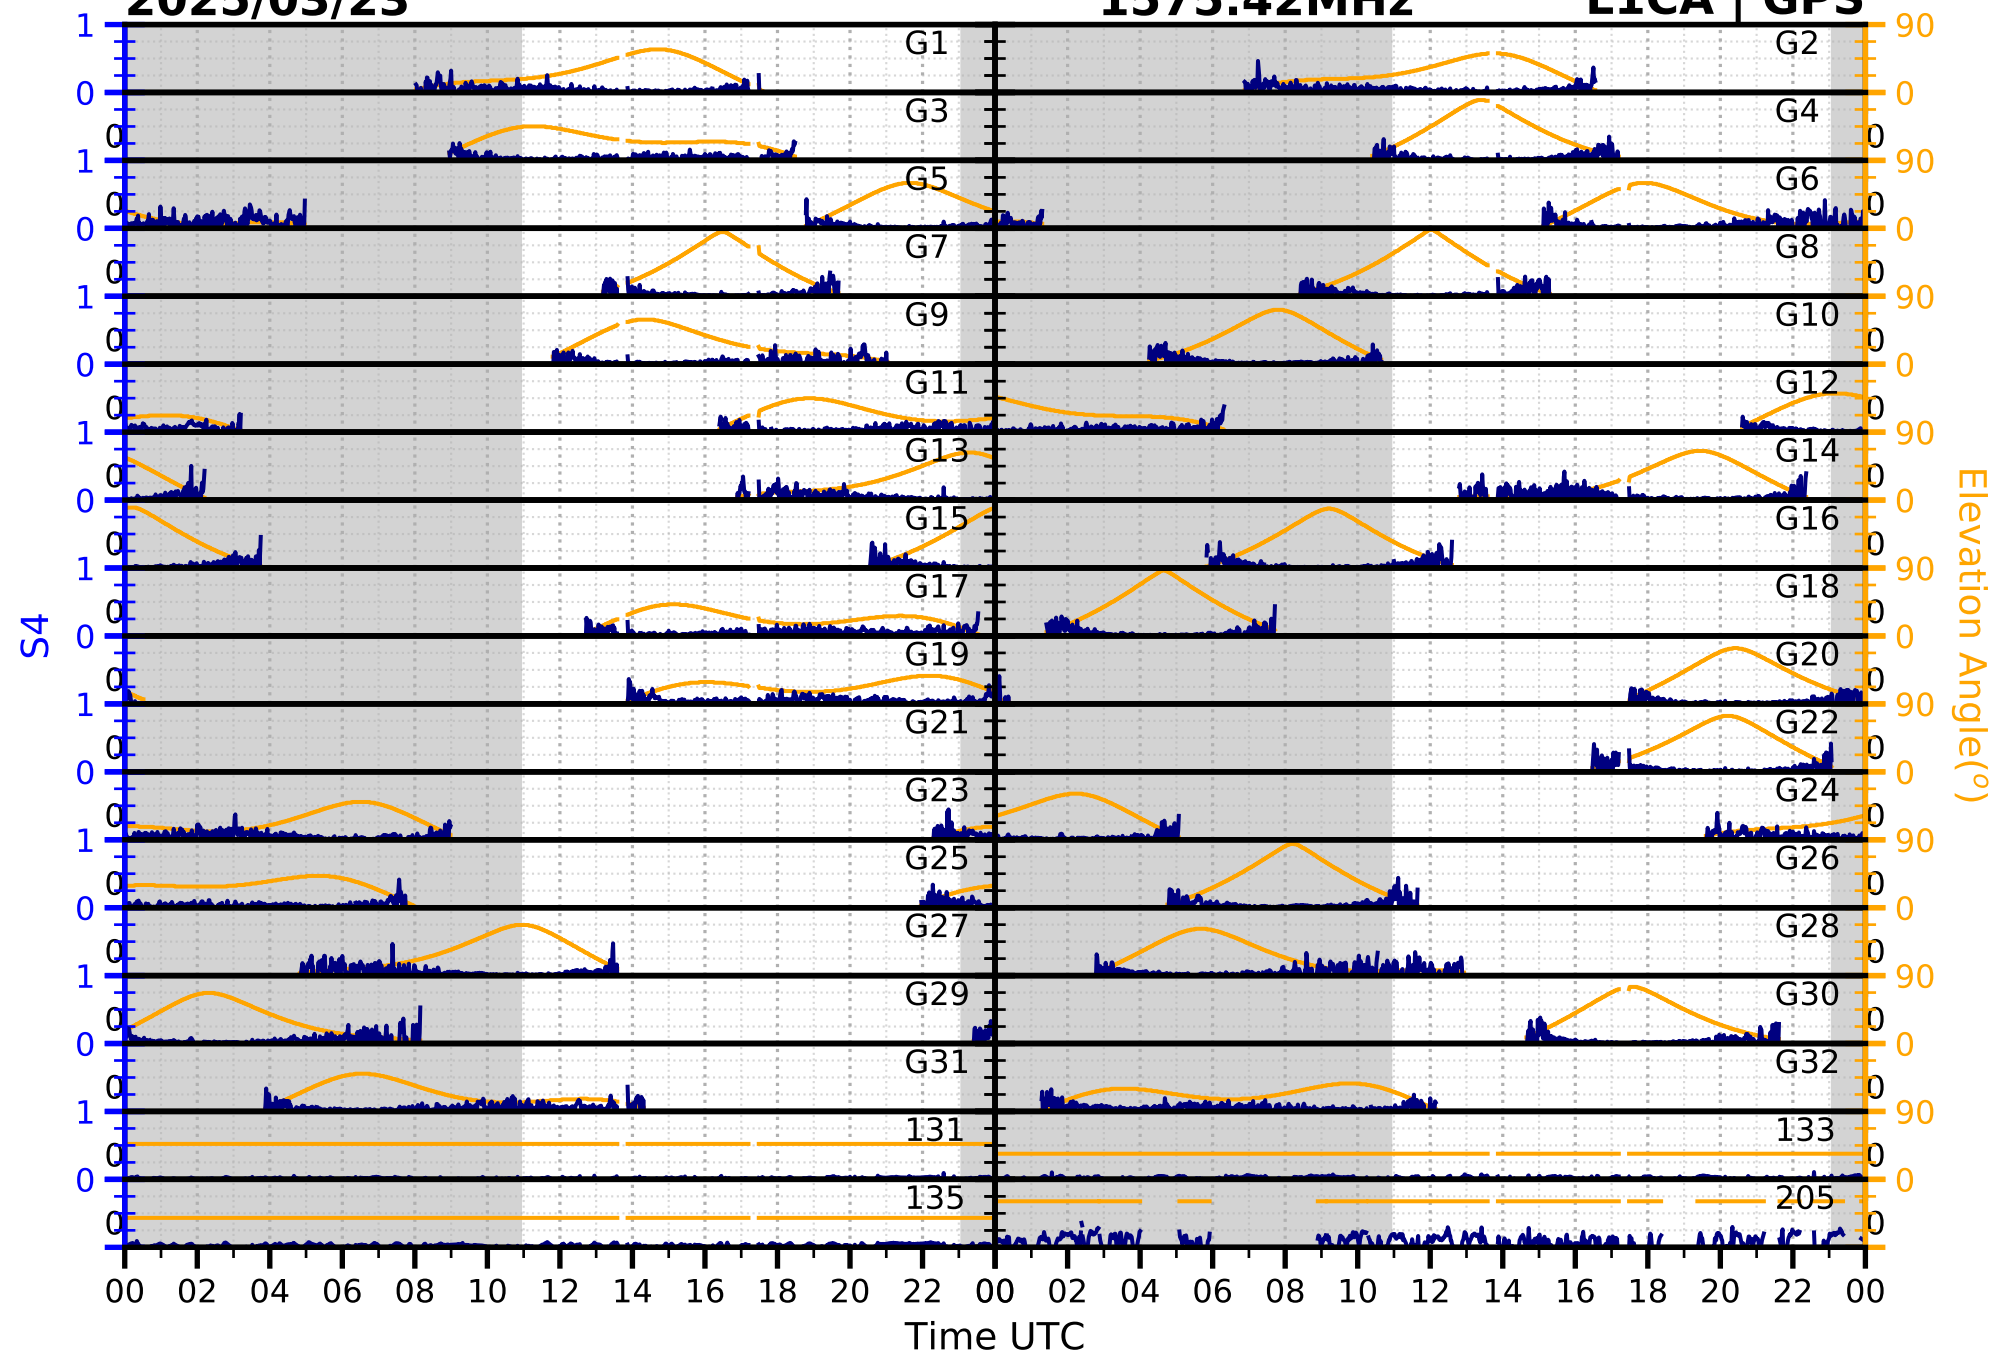

2025/03/23

S4

1575.42MHz

L1CA | GPS

2025/03/23

S4 1575.42MHz L1BC | GALILEO

2025/03/23

S4

1602MHz

L1CA | GLONASS