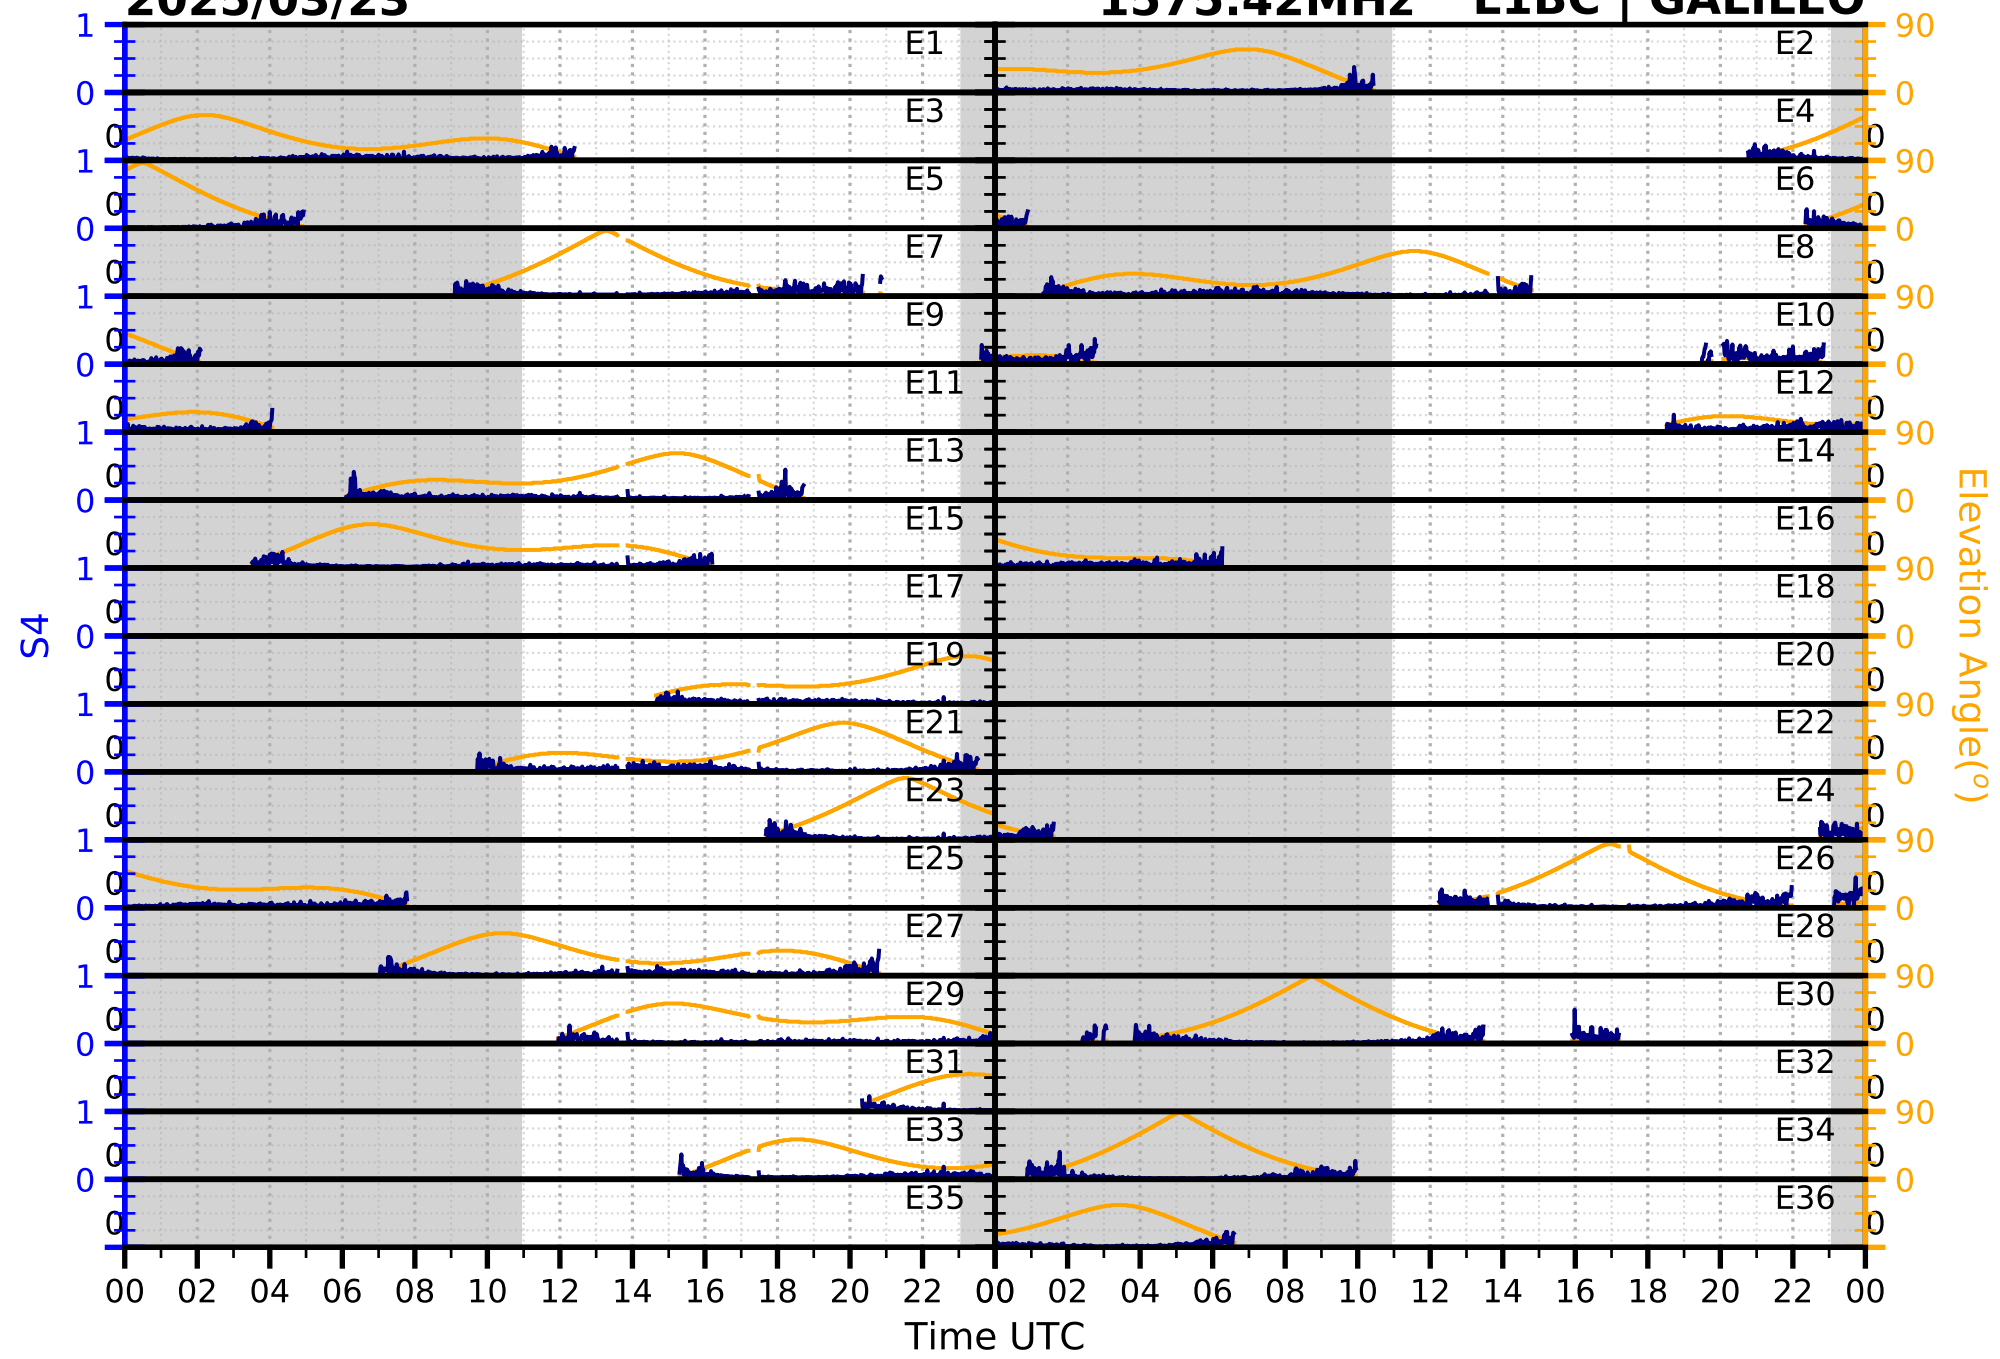

2025/03/23

S4

1575.42MHz

L1CA | GPS

2025/03/23

S4 1575.42MHz L1BC | GALILEO

2025/03/23

S4

1602MHz

L1CA | GLONASS