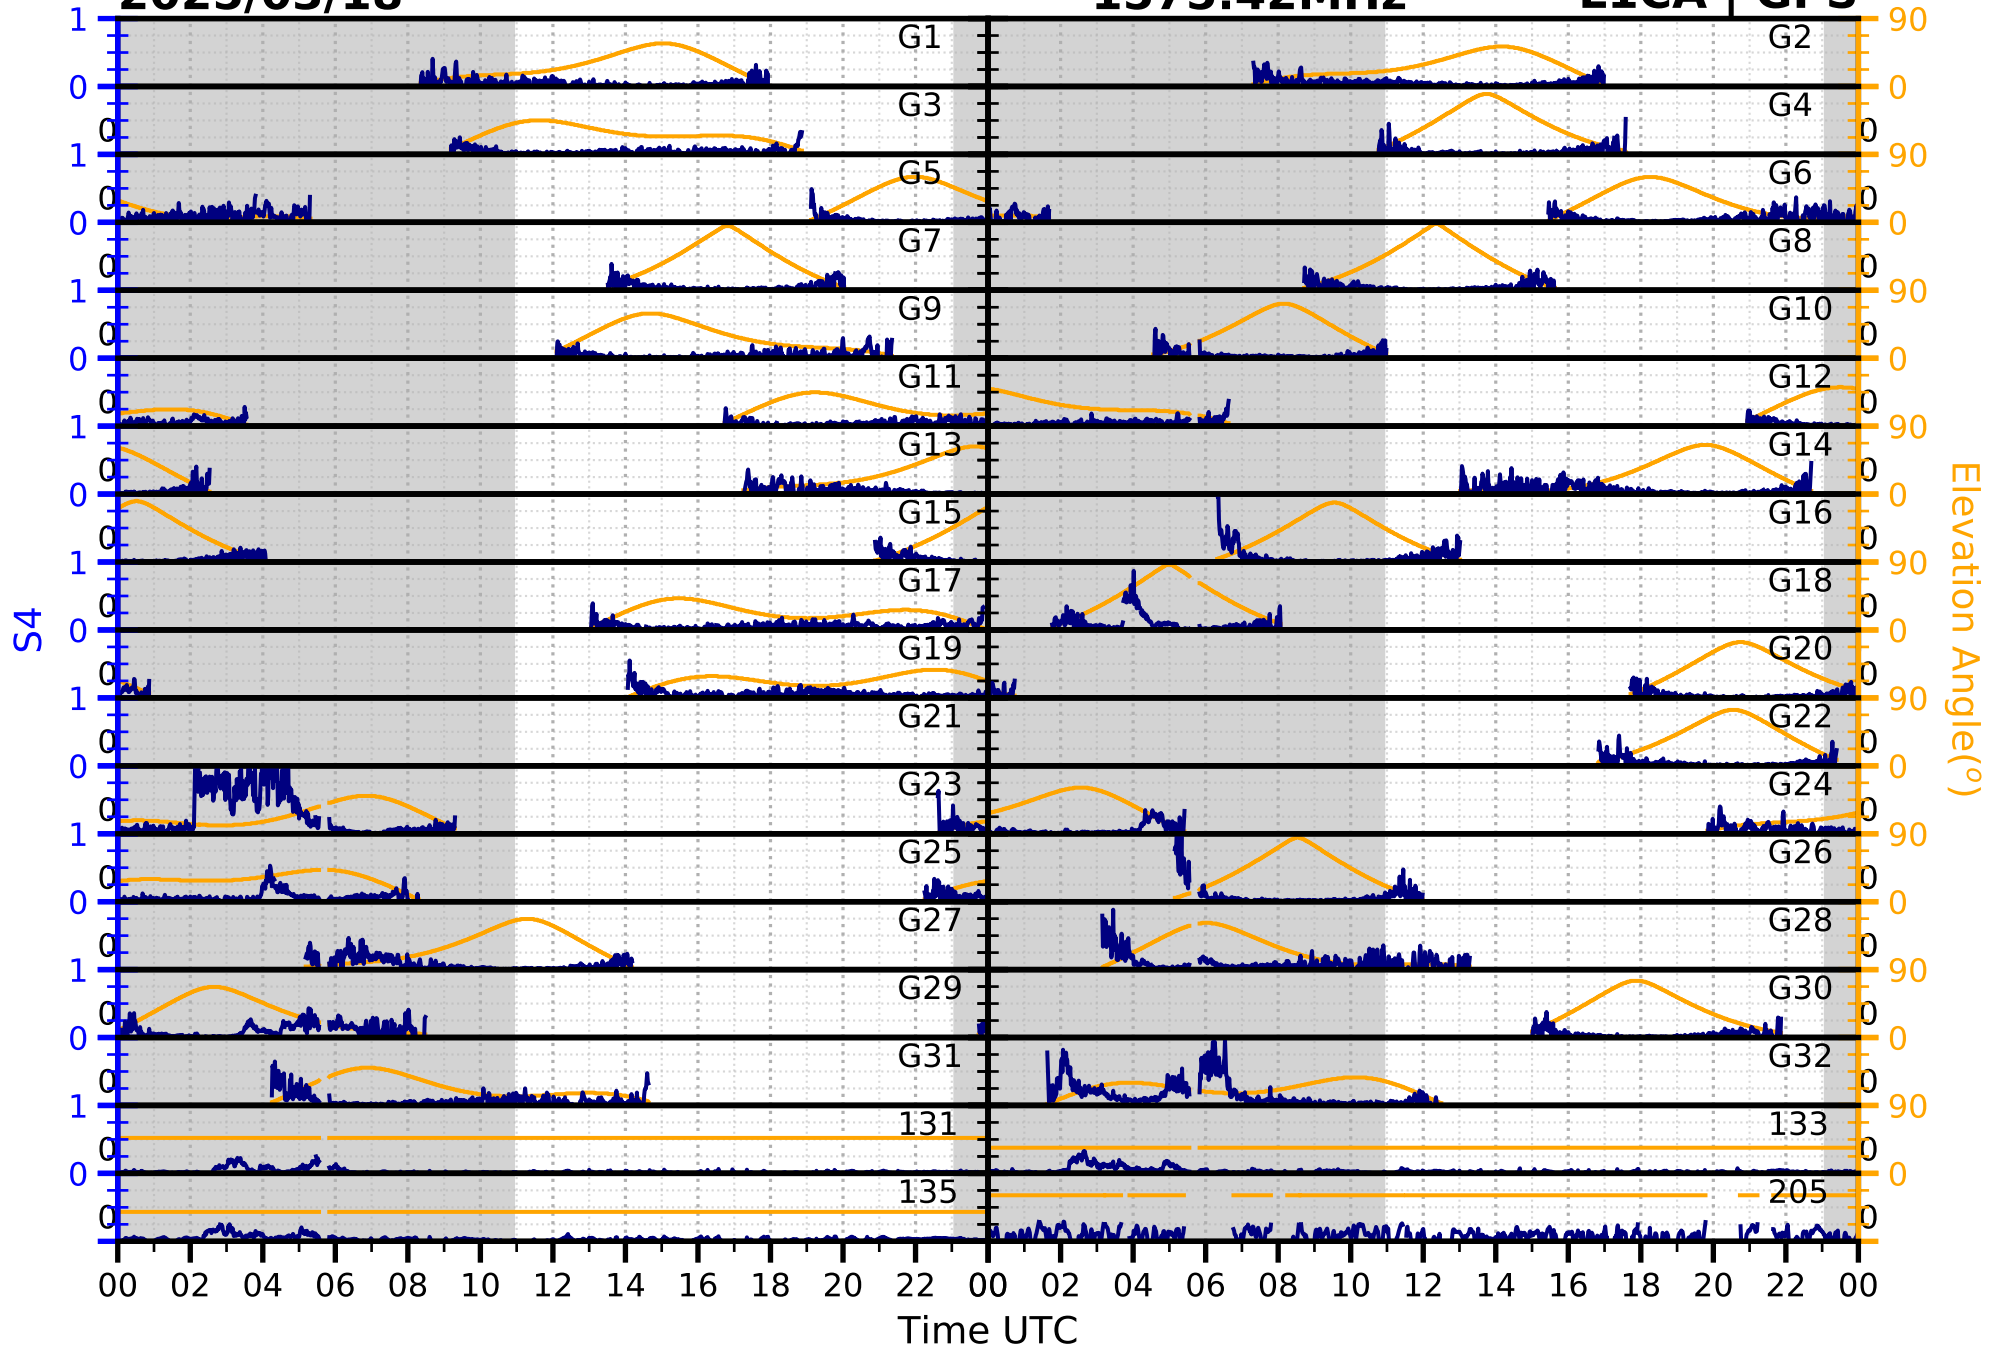

2025/03/18

S4

1575.42MHz

L1CA | GPS

2025/03/18

S4

1575.42MHz L1BC | GALILEO

2025/03/18

S4

1602MHz

L1CA | GLONASS