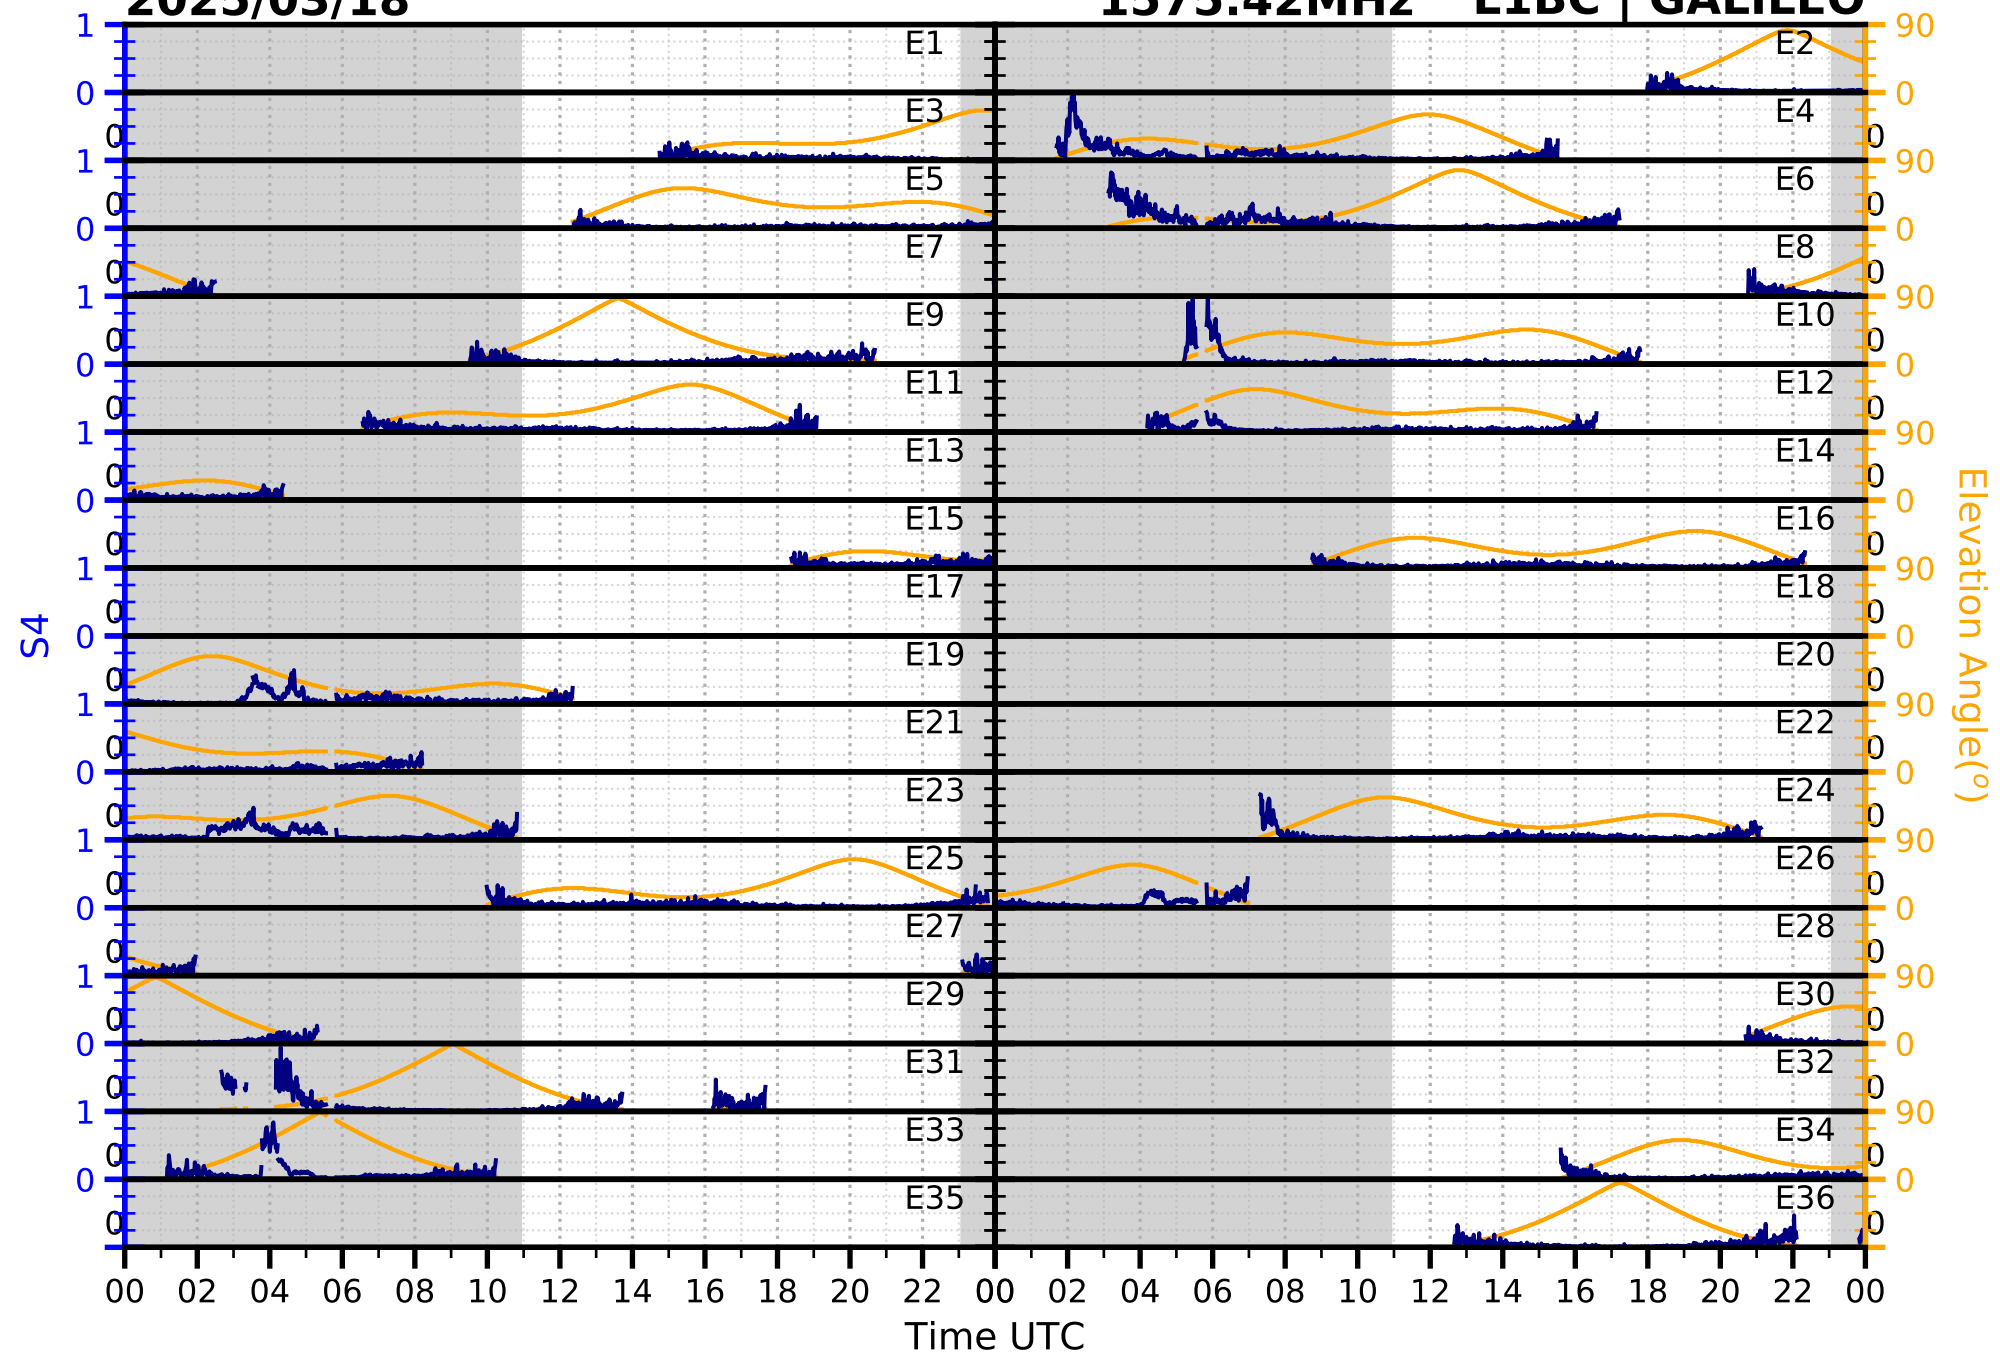

2025/03/18

S4

1575.42MHz

L1CA | GPS

2025/03/18

S4

1575.42MHz L1BC | GALILEO

2025/03/18

S4

1602MHz

L1CA | GLONASS