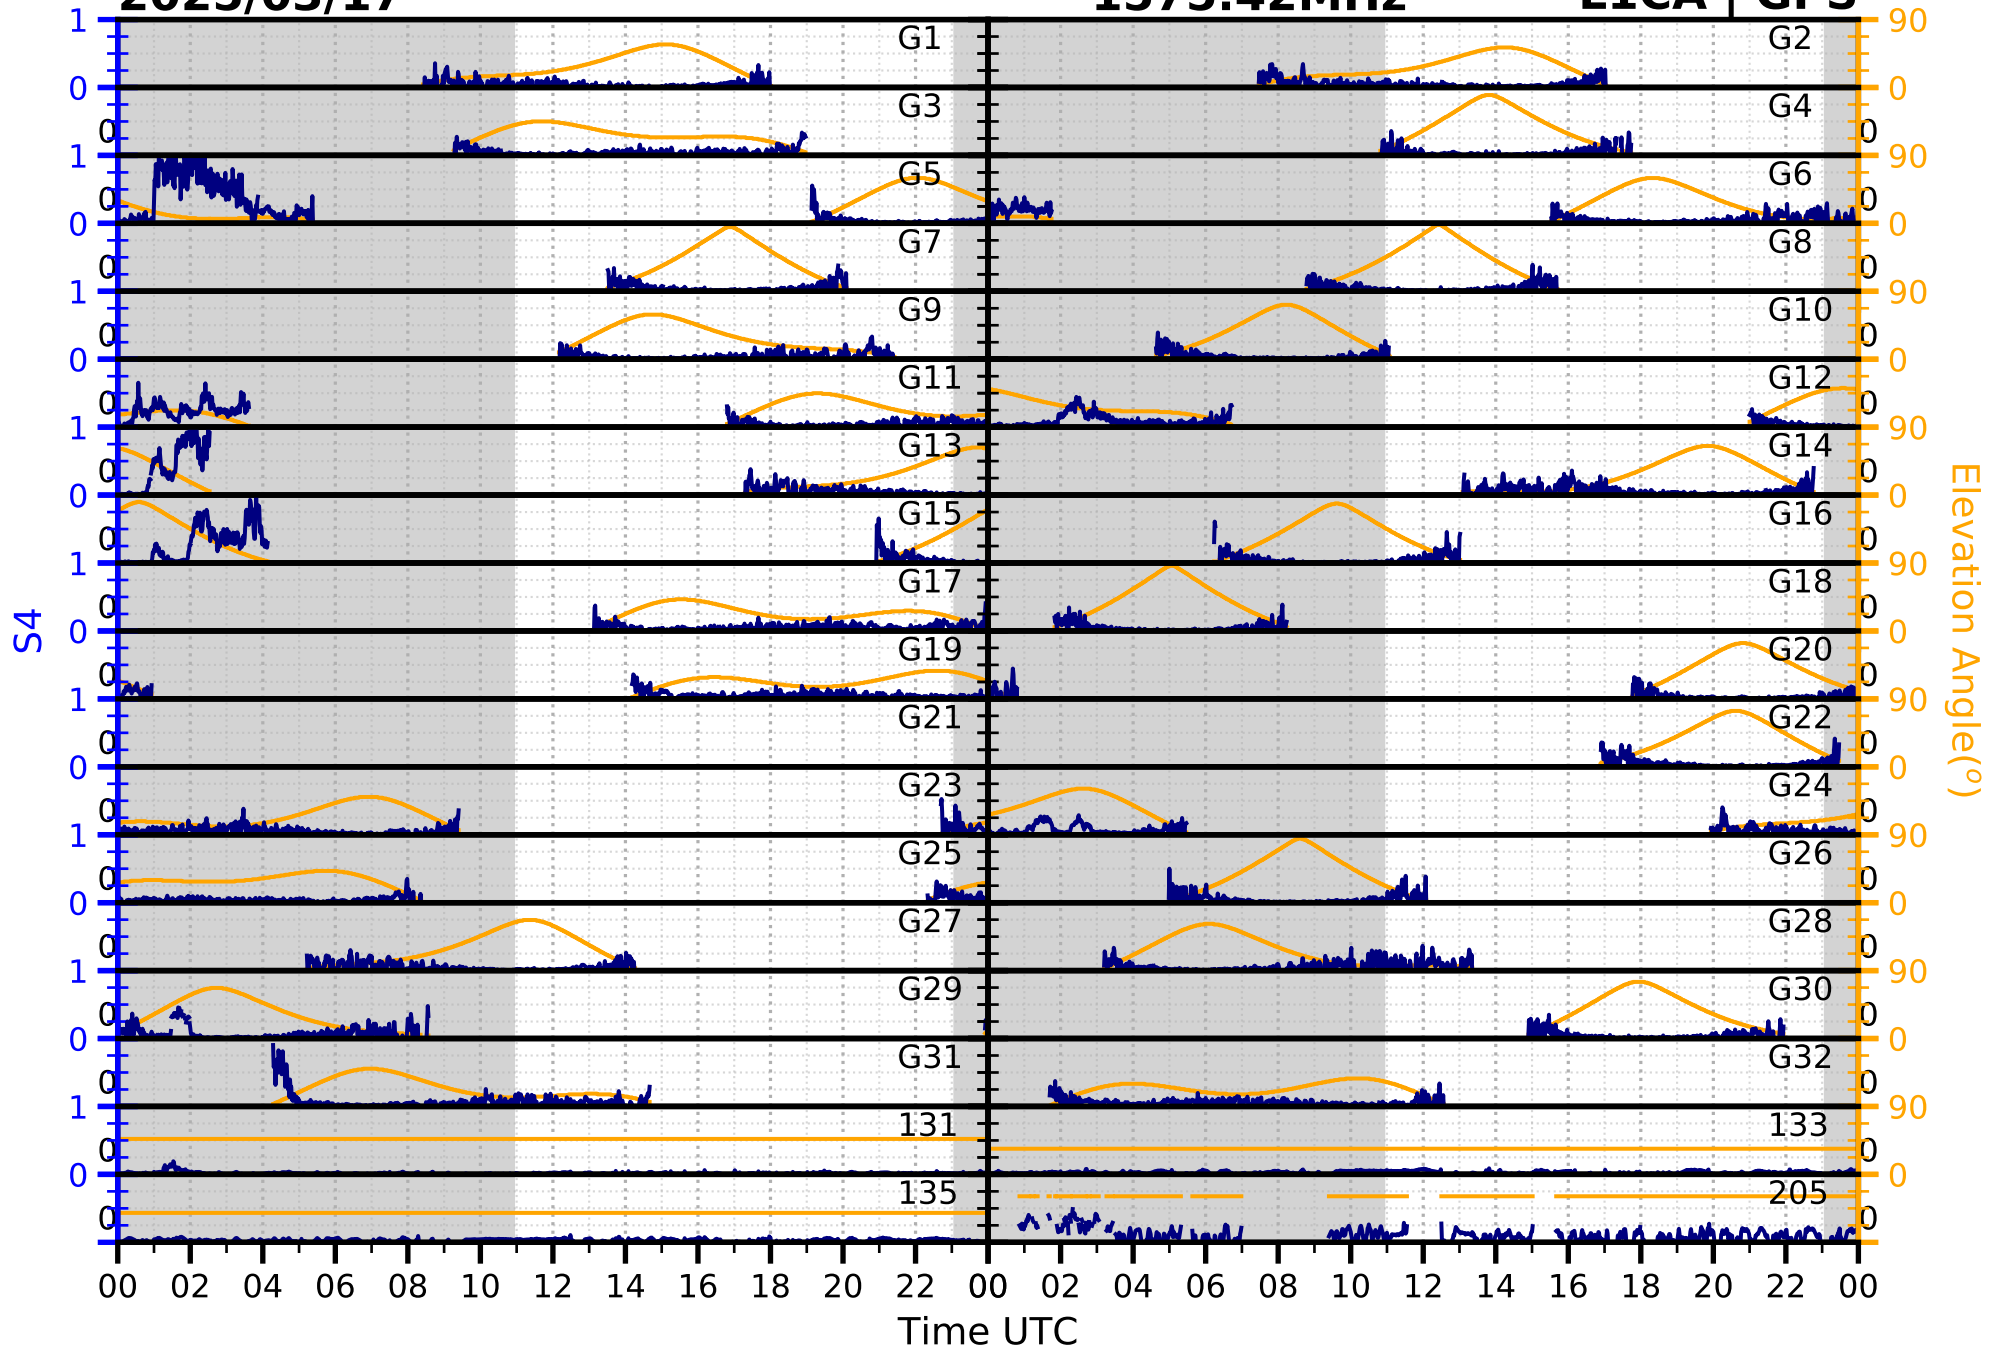

2025/03/17

S4

1575.42MHz

L1CA | GPS

2025/03/17

S4

1575.42MHz

L1BC | GALILEO

2025/03/17

S4

1602MHz

L1CA | GLONASS