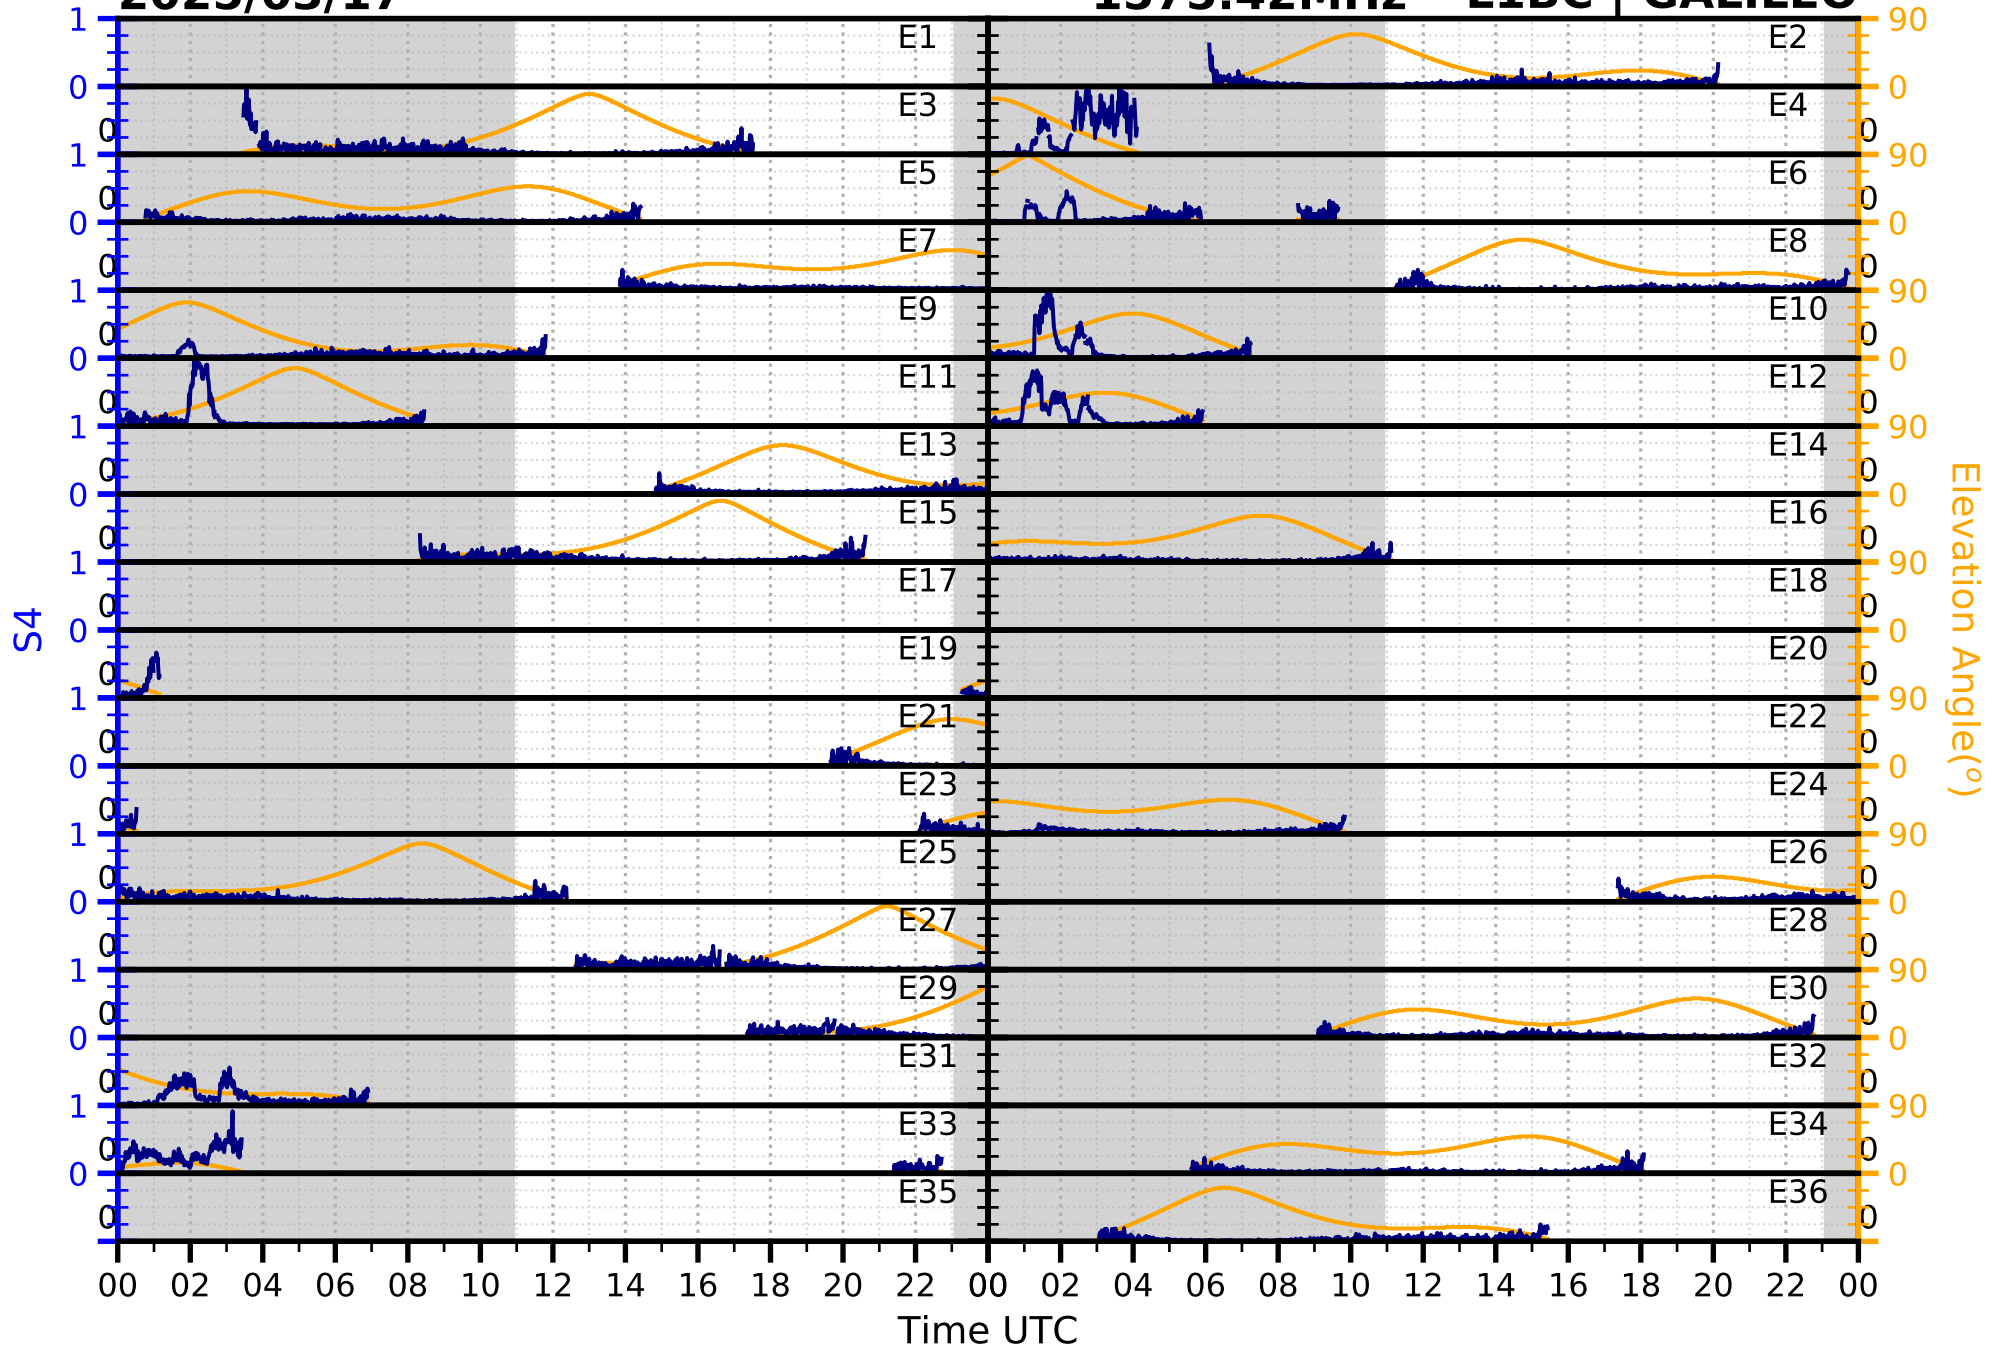

2025/03/17

S4

1575.42MHz

L1CA | GPS

2025/03/17

S4

1575.42MHz

L1BC | GALILEO

2025/03/17

S4

1602MHz

L1CA | GLONASS