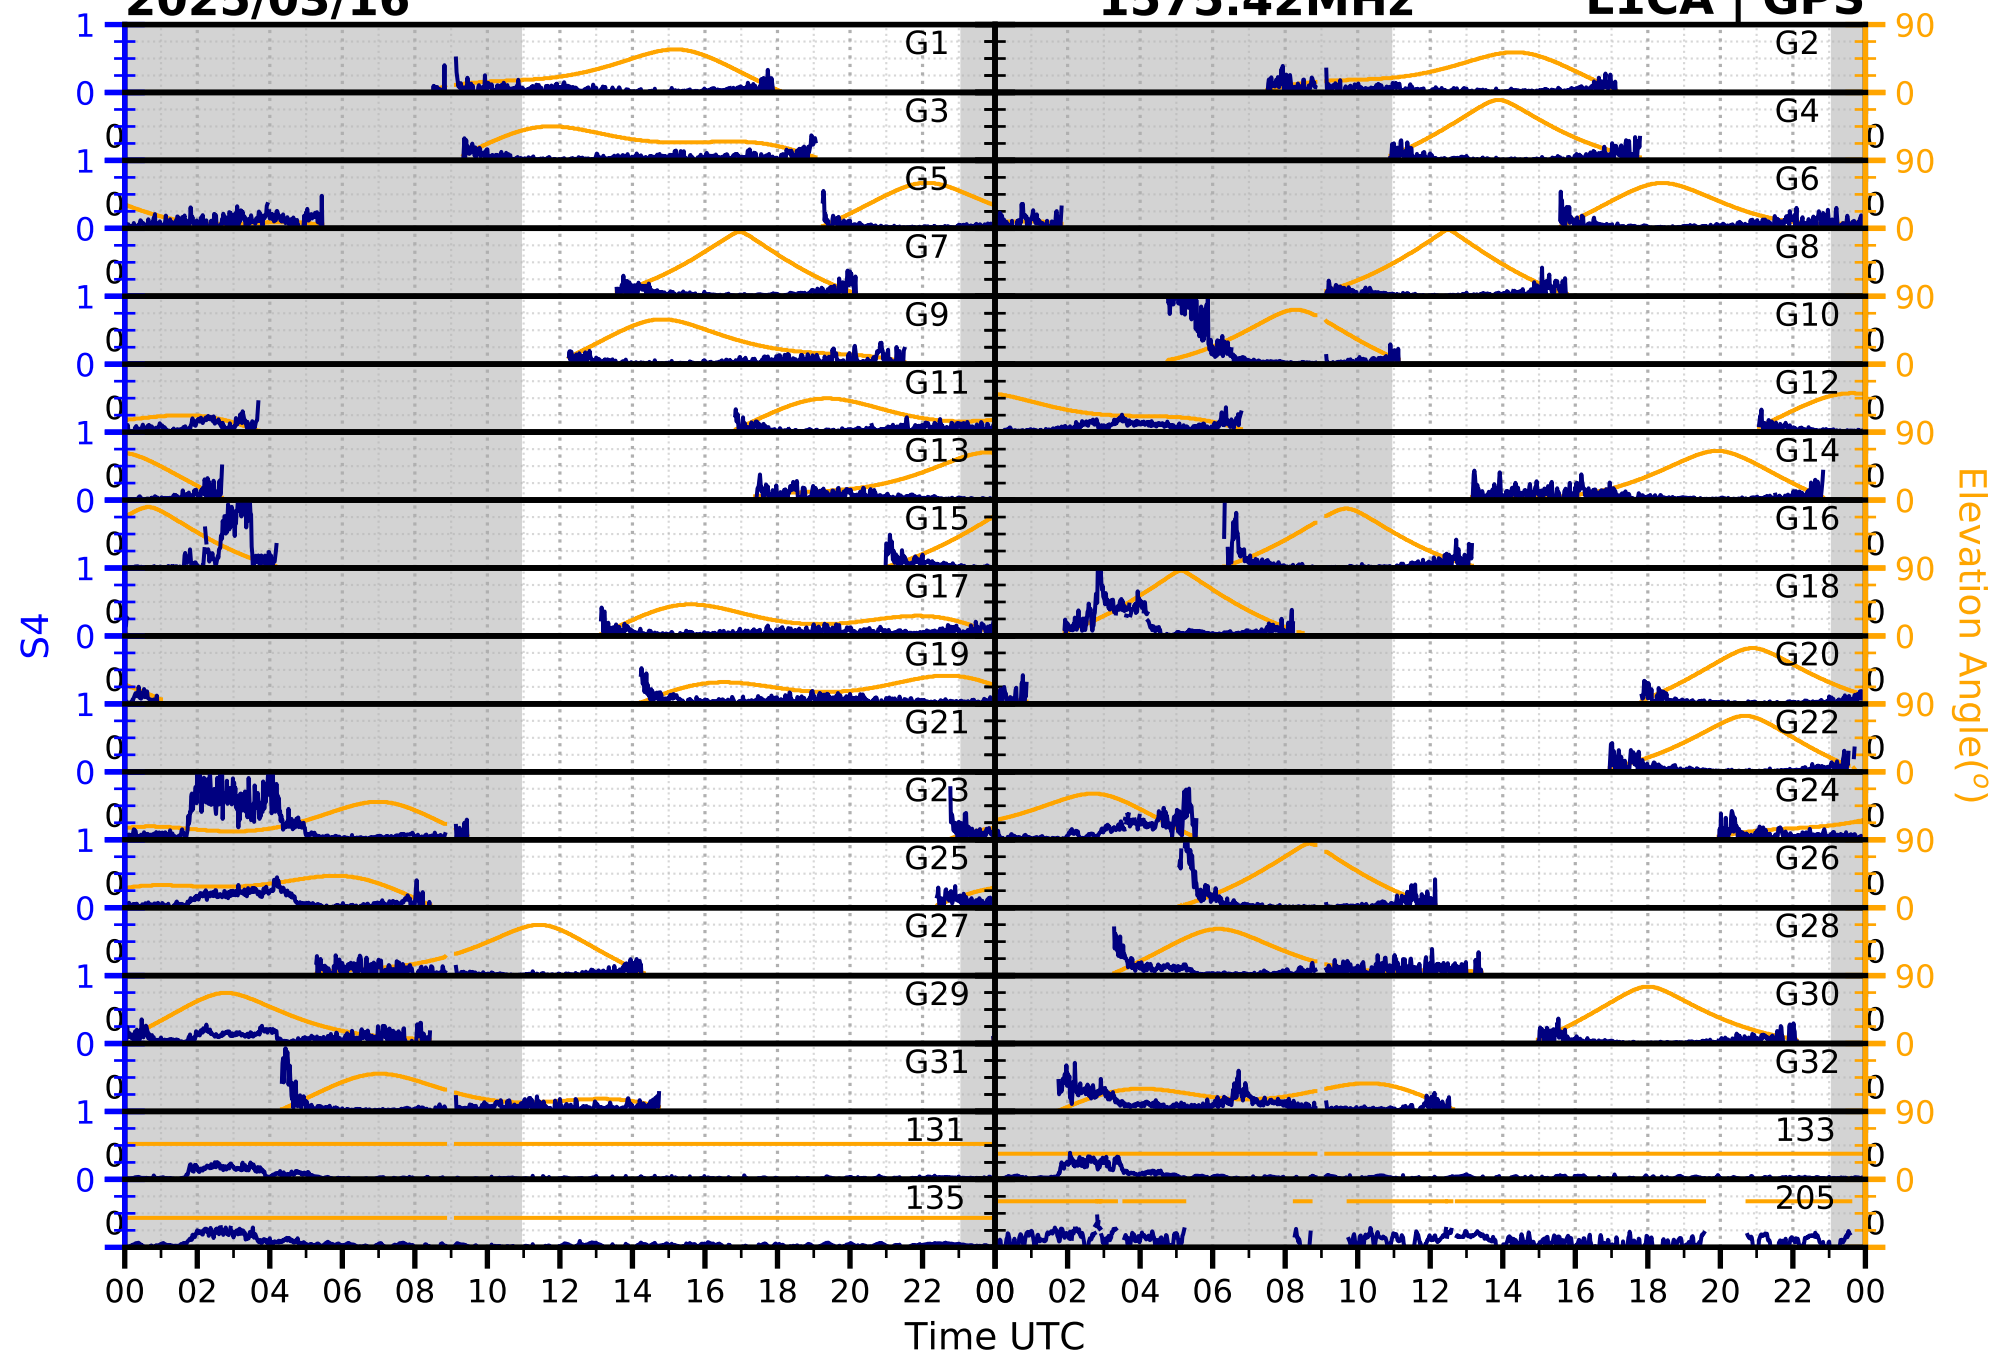

2025/03/16

S4

1575.42MHz

L1CA | GPS

2025/03/16

S4

1575.42MHz

L1BC | GALILEO

2025/03/16

S4

1602MHz

L1CA | GLONASS