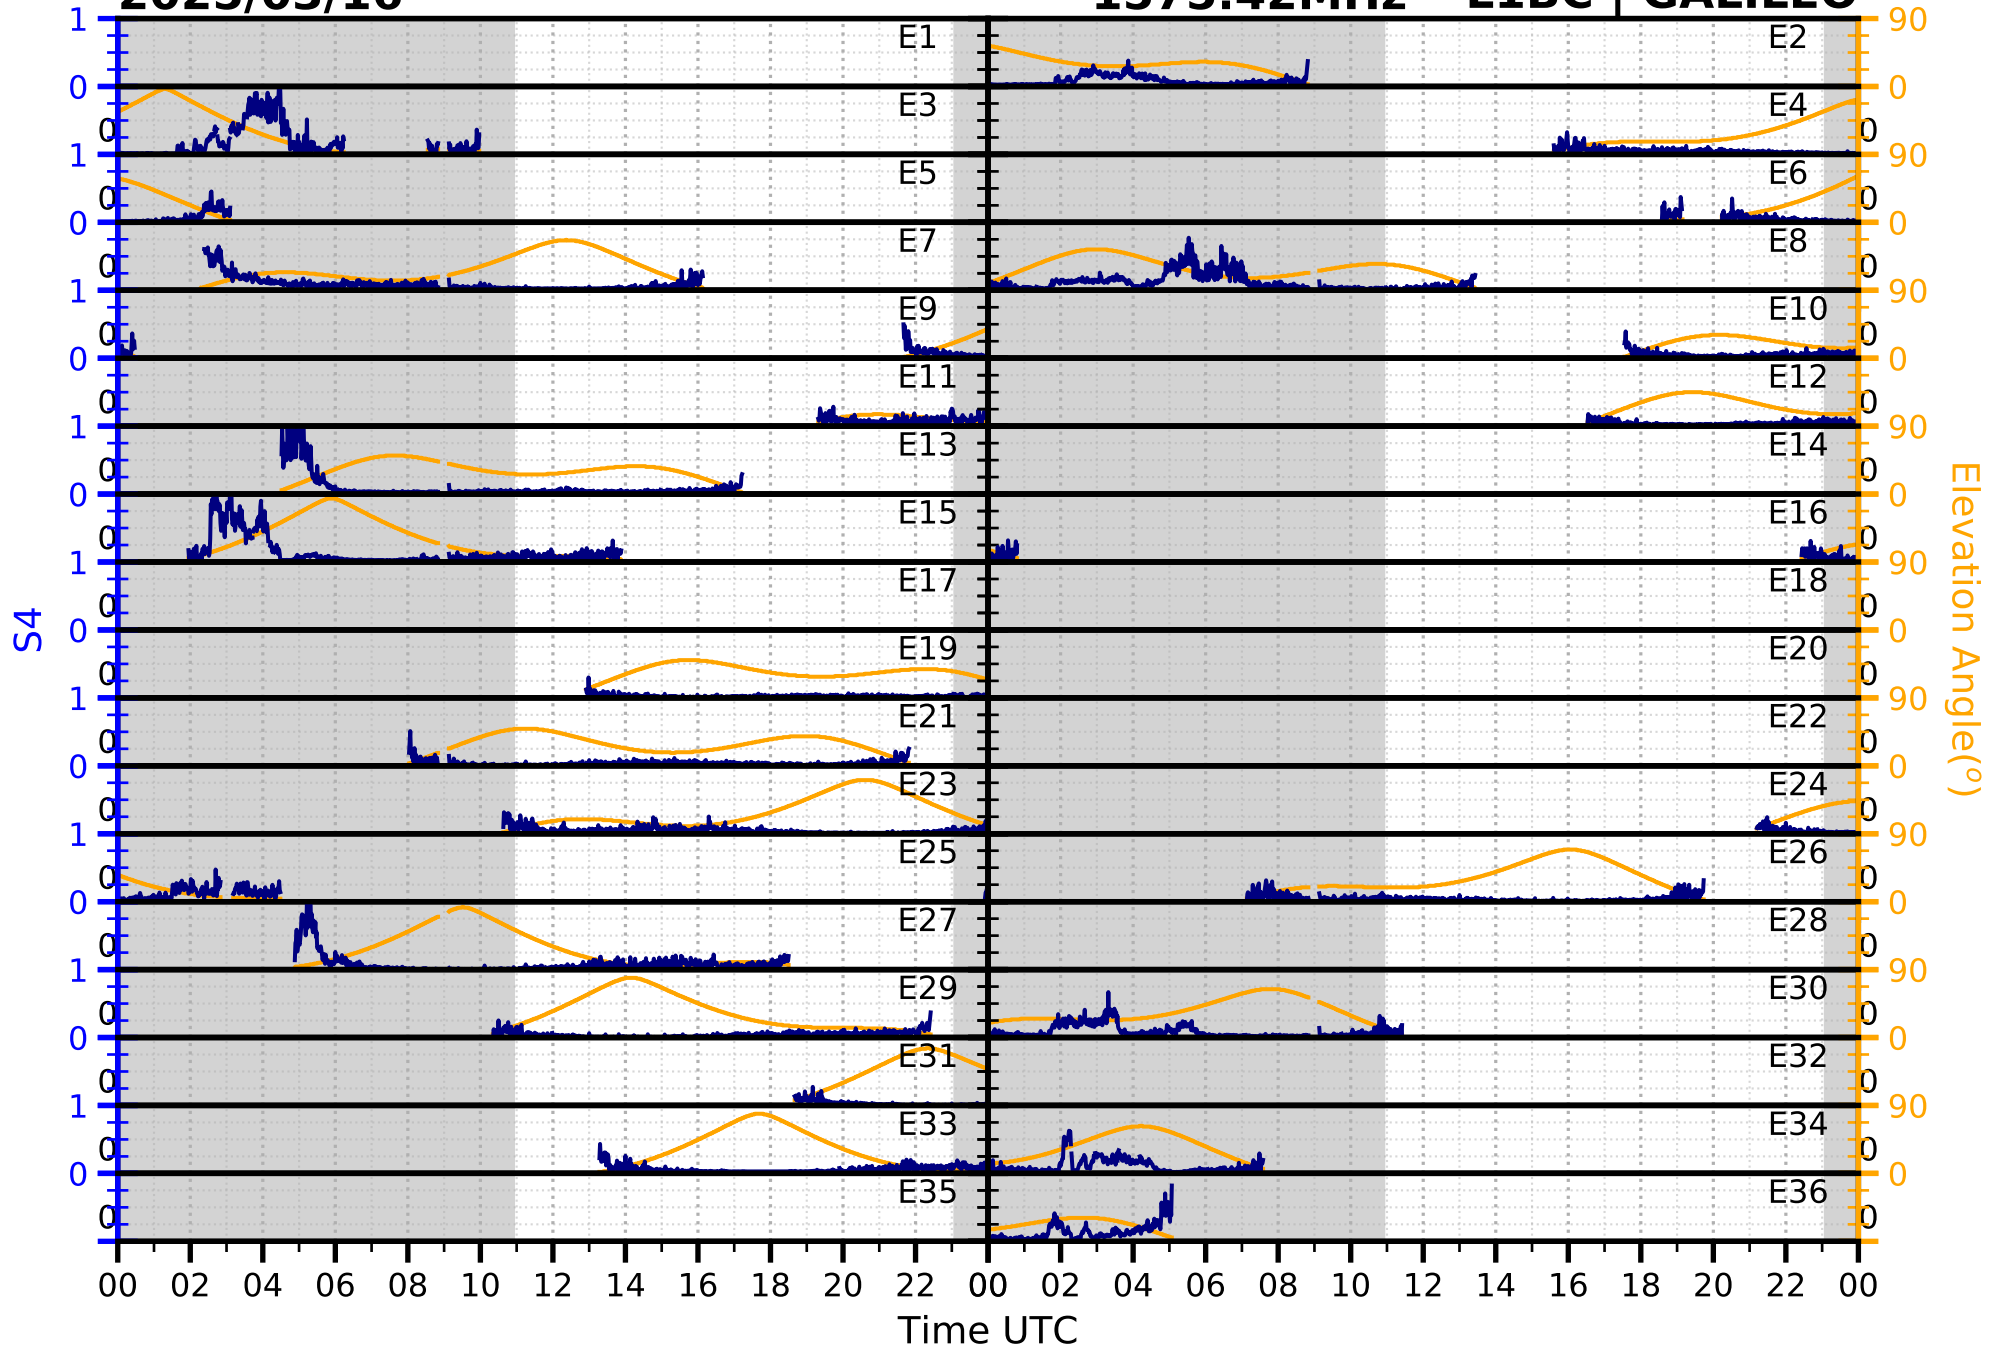

2025/03/16

S4

1575.42MHz

L1CA | GPS

2025/03/16

S4

1575.42MHz

L1BC | GALILEO

2025/03/16

S4

1602MHz

L1CA | GLONASS