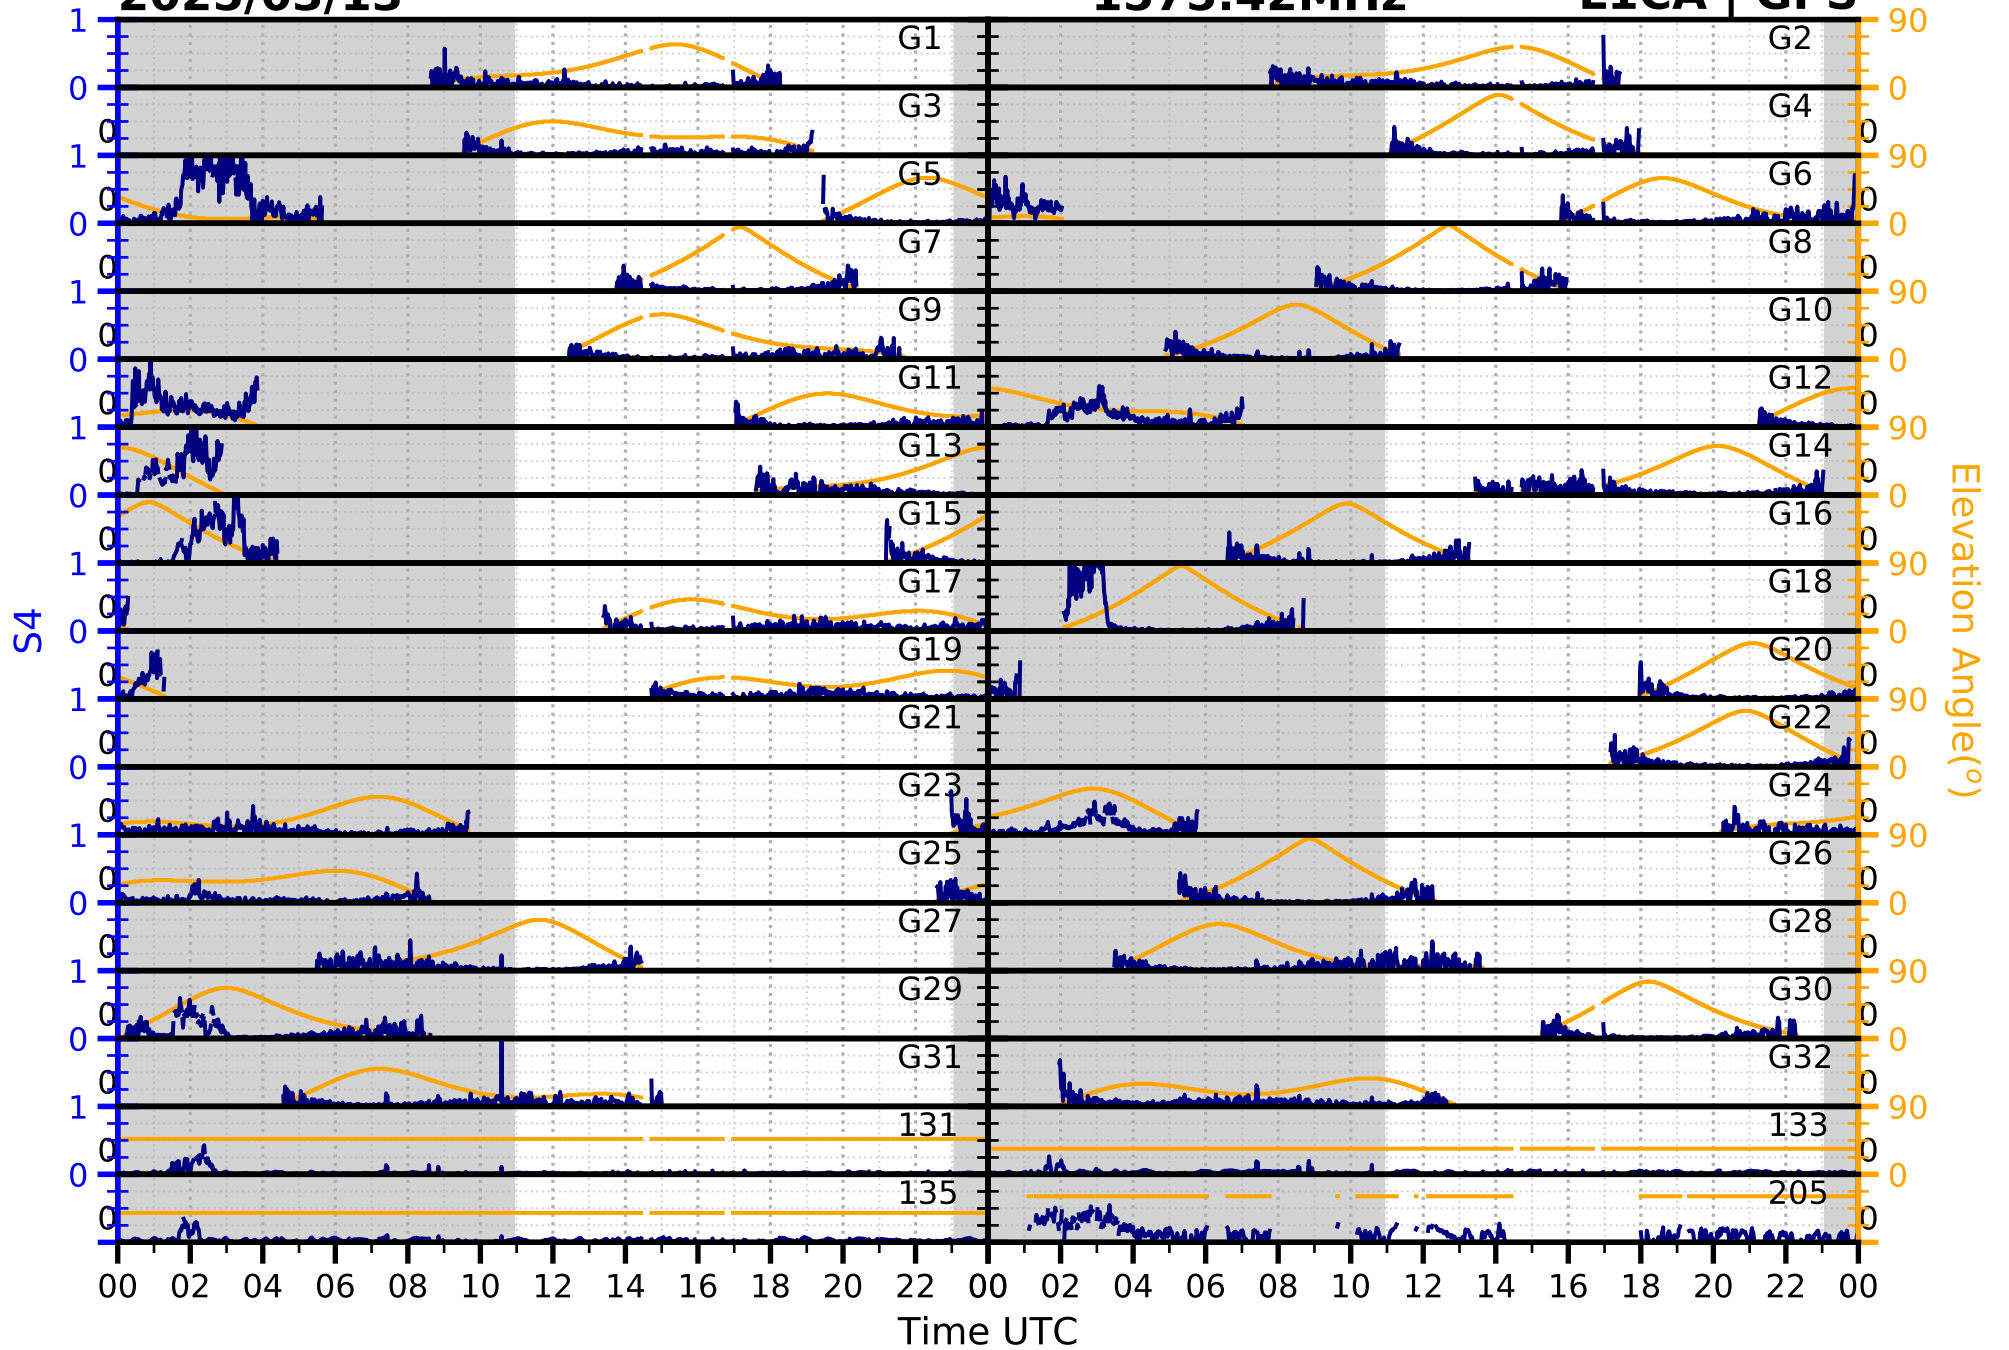

2025/03/13

S4

1575.42MHz

L1CA | GPS

2025/03/13

S4

1575.42MHz

L1BC | GALILEO

2025/03/13

S4

1602MHz

L1CA | GLONASS