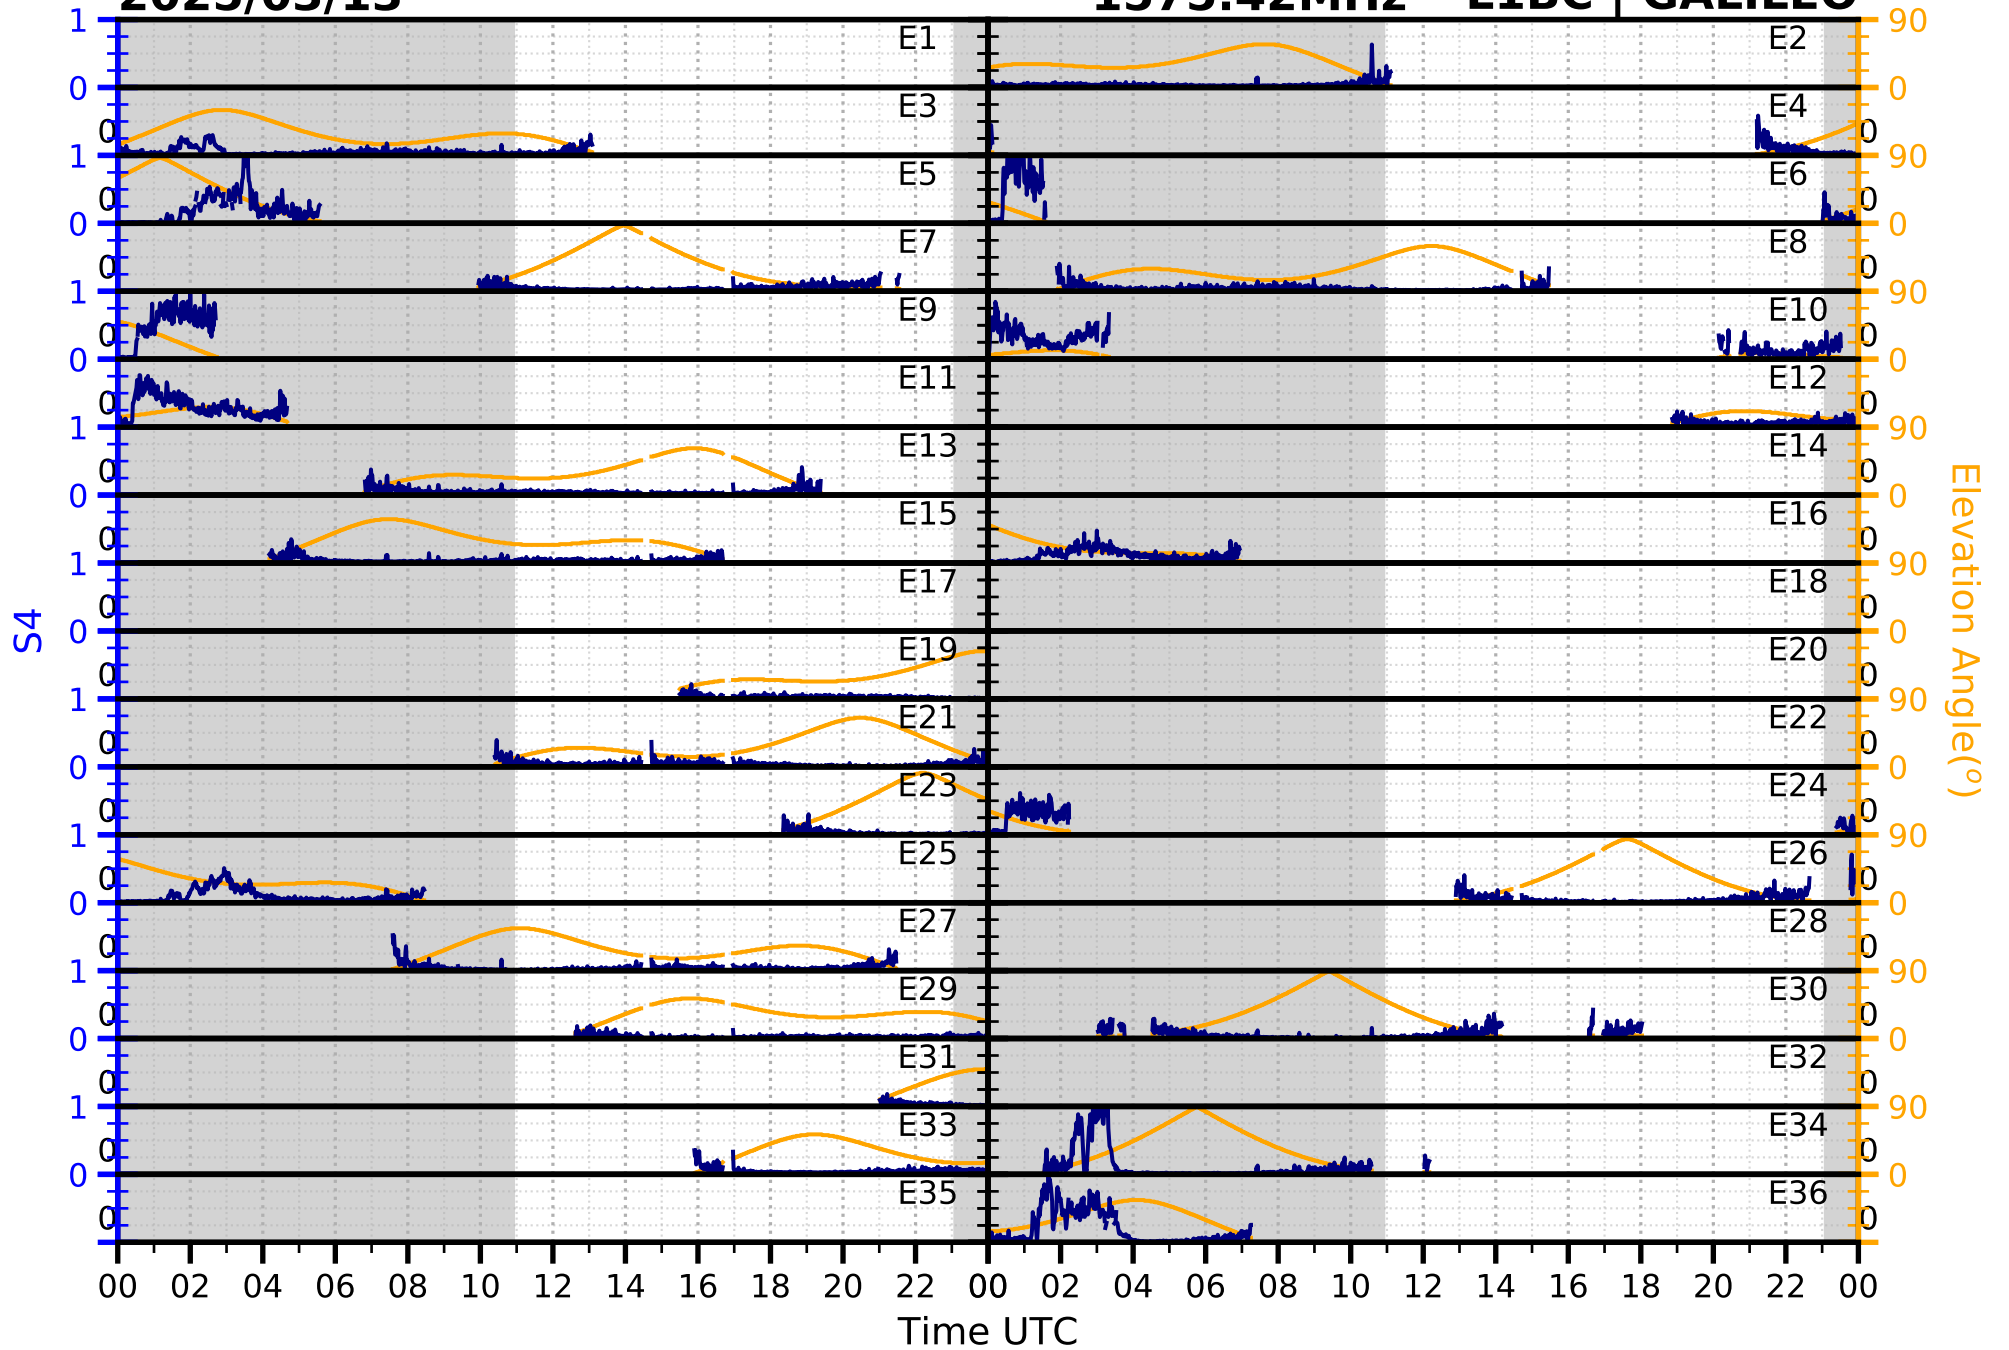

2025/03/13

S4

1575.42MHz

L1CA | GPS

2025/03/13

S4

1575.42MHz

L1BC | GALILEO

2025/03/13

S4

1602MHz

L1CA | GLONASS