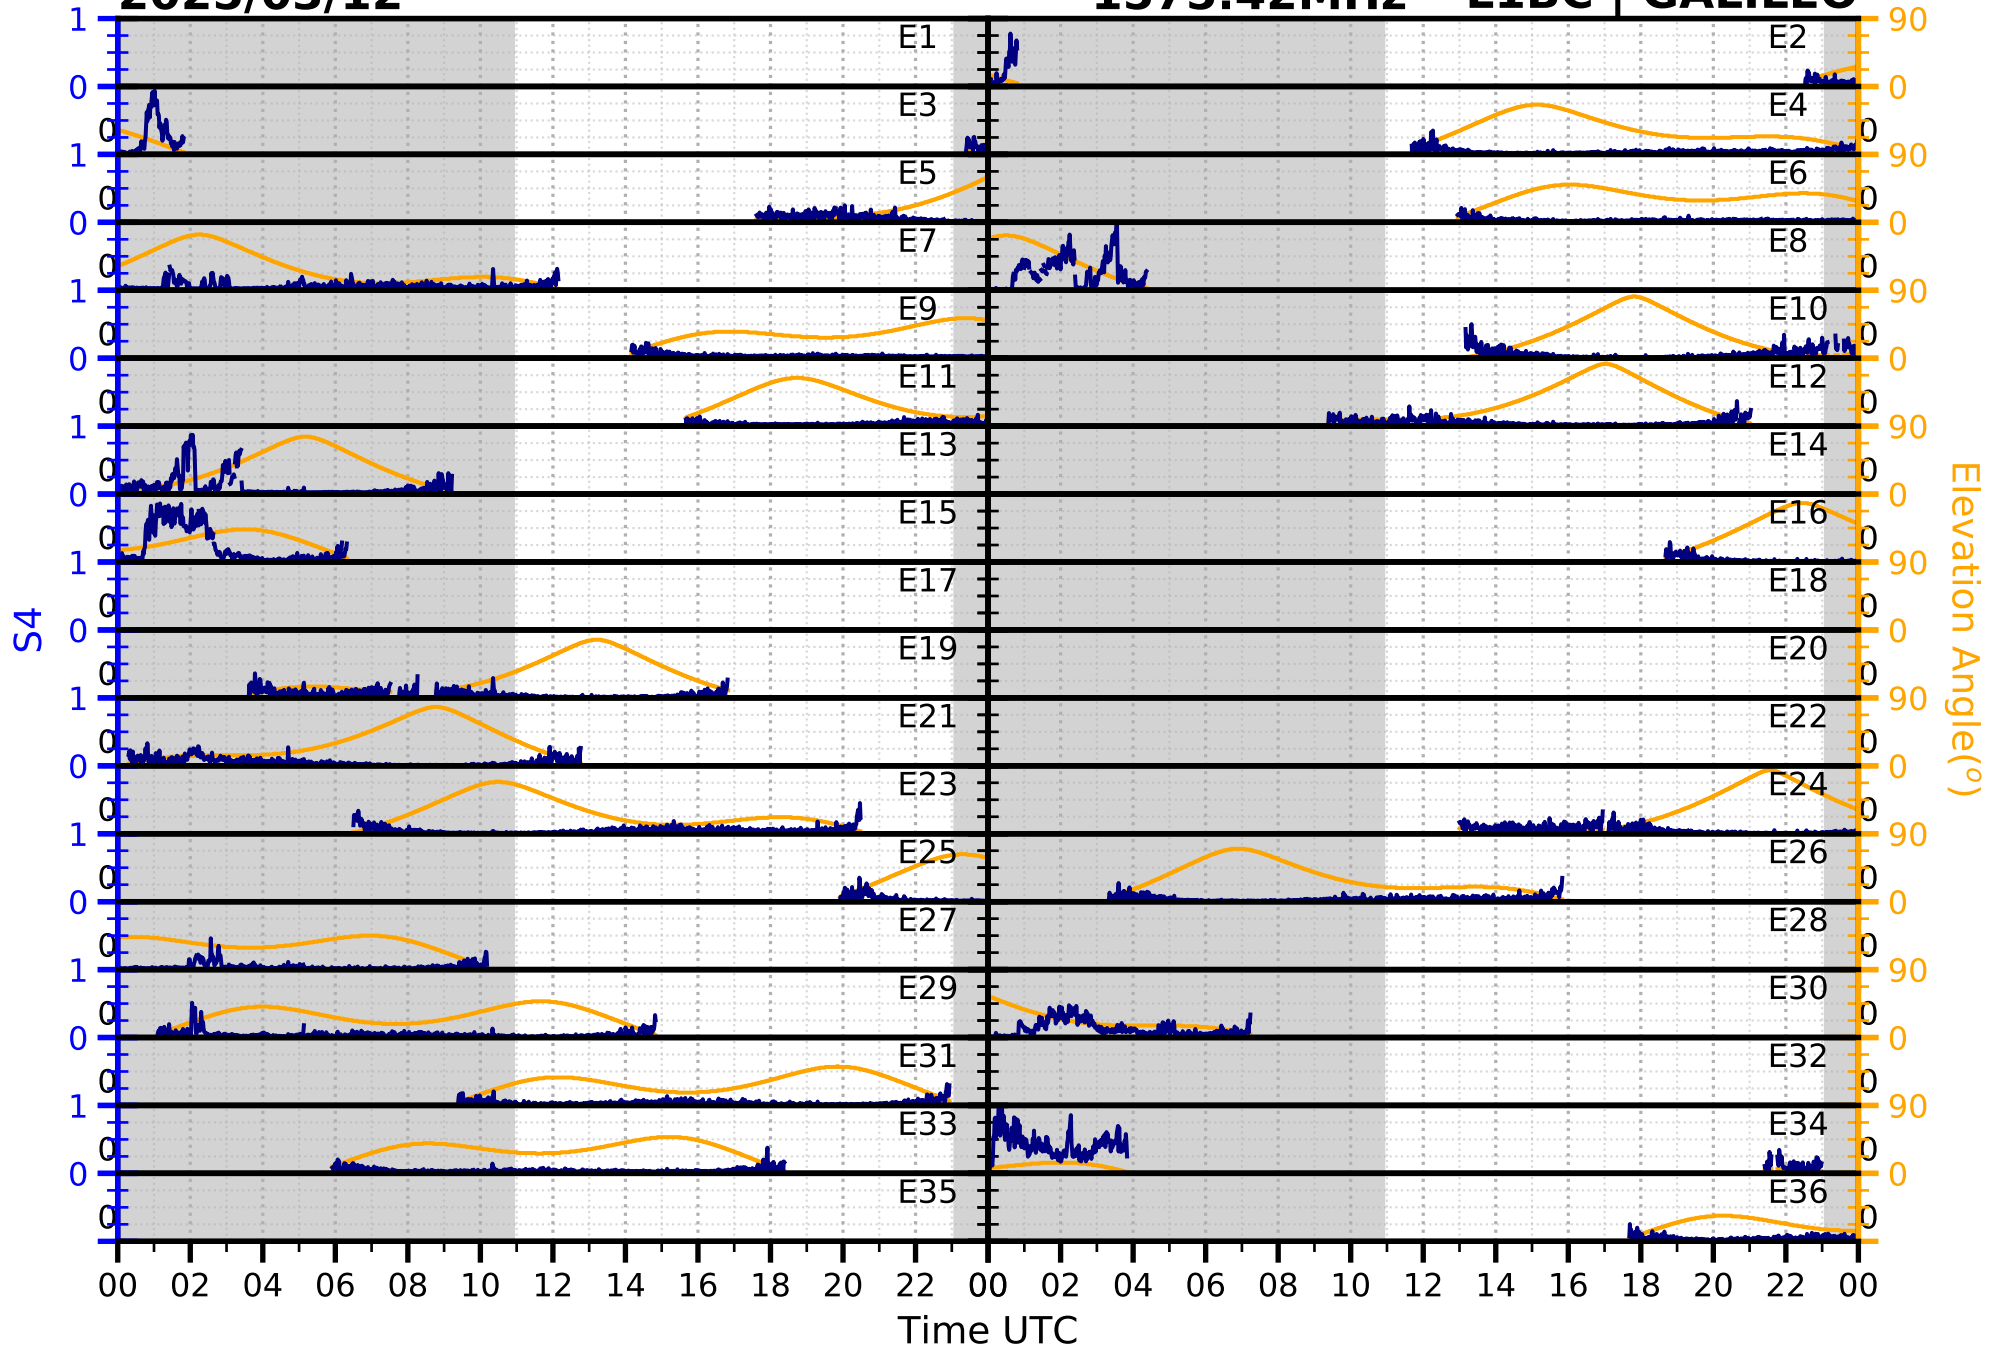

2025/03/12

S4

1575.42MHz

L1CA | GPS

2025/03/12

S4

1575.42MHz

L1BC | GALILEO

2025/03/12

S4

1602MHz

L1CA | GLONASS