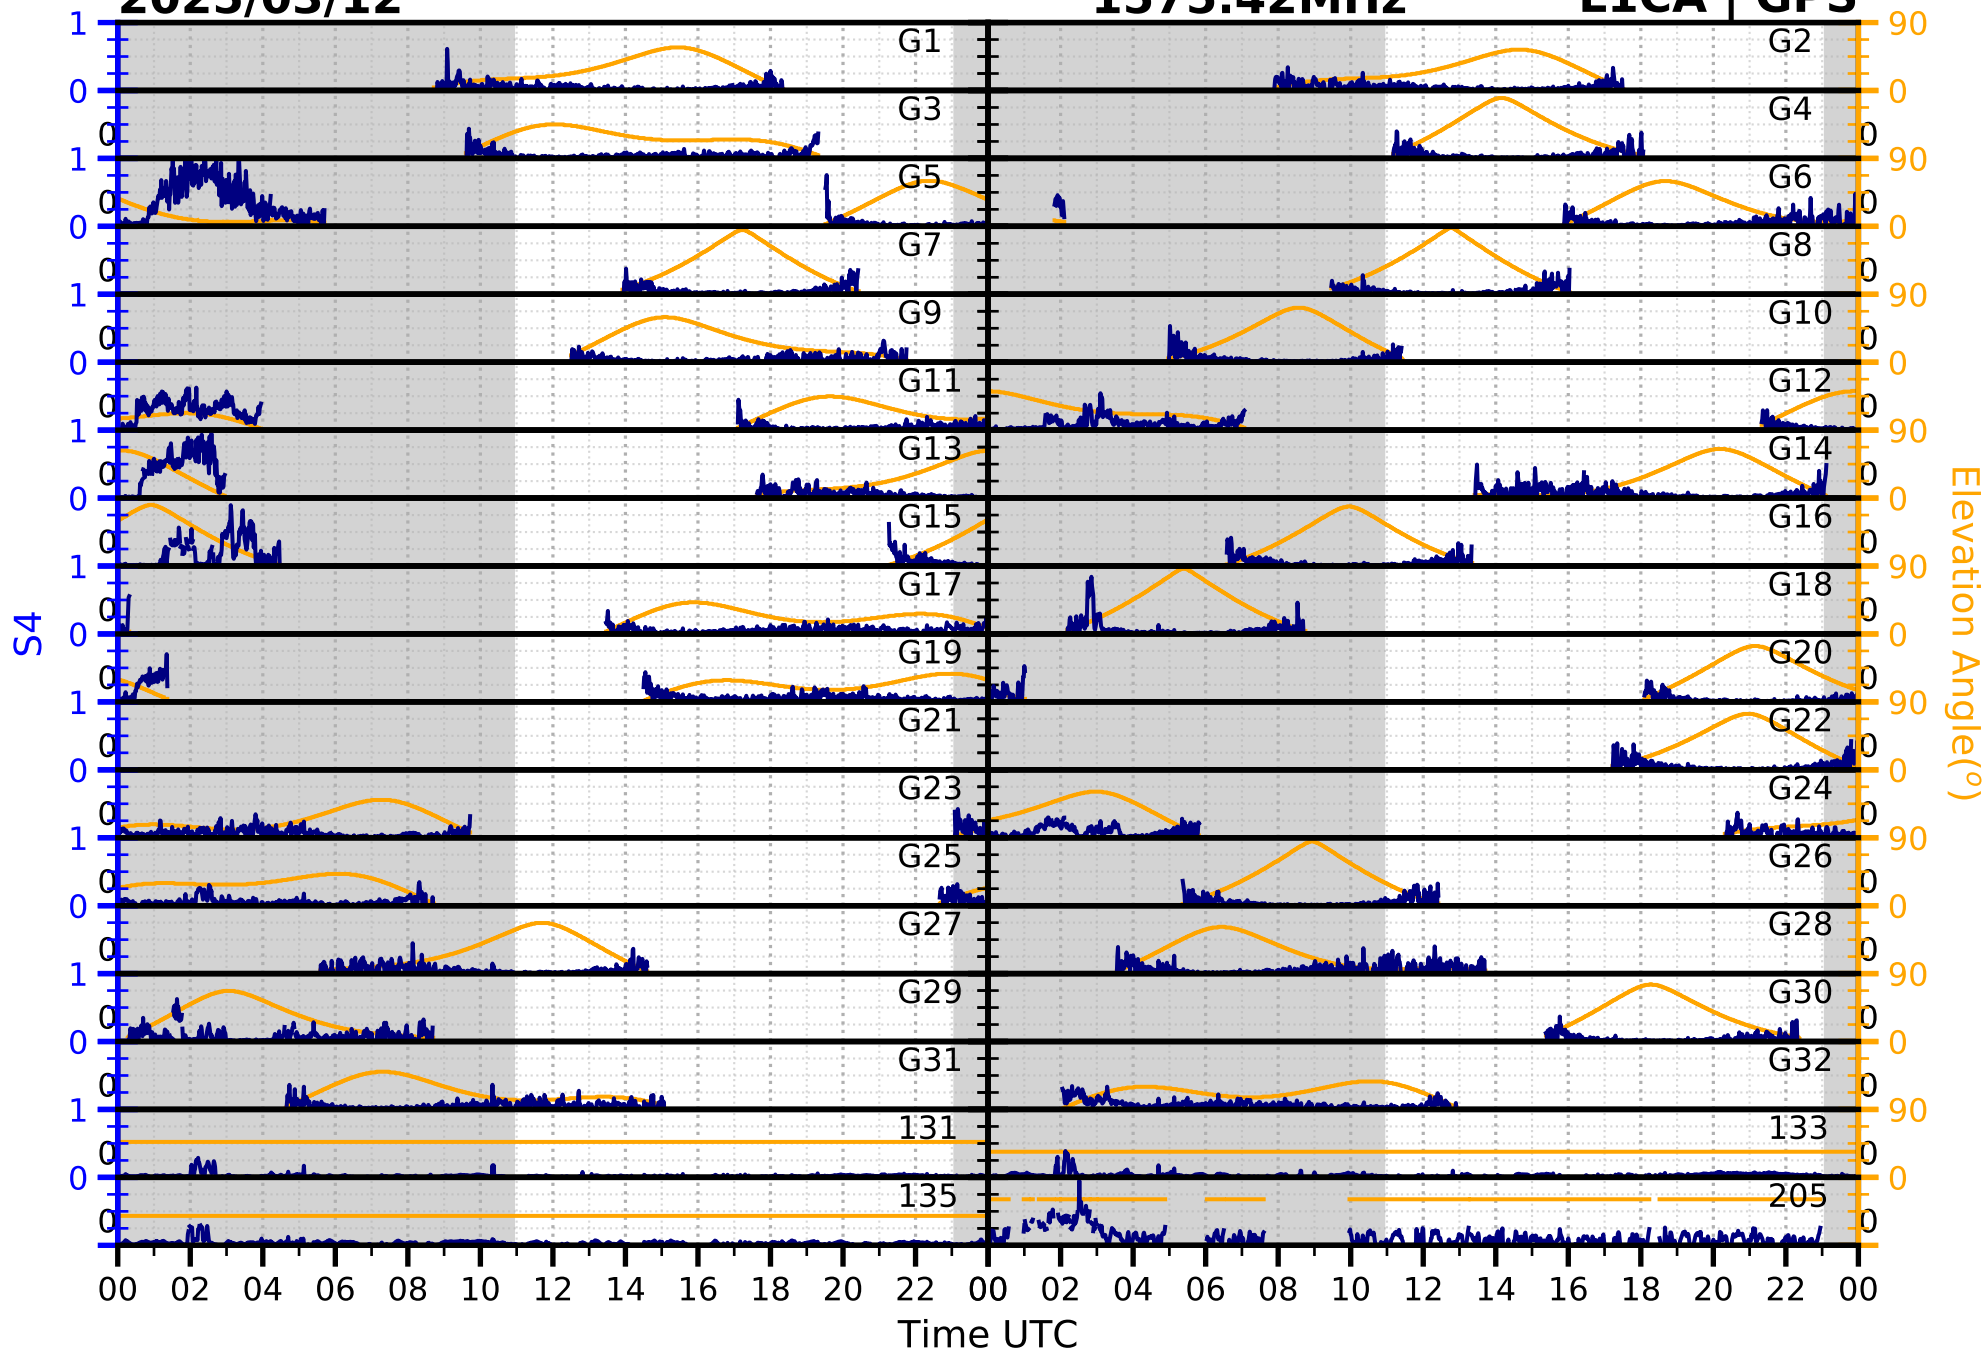

2025/03/12

S4

1575.42MHz

L1CA | GPS

2025/03/12

S4

1575.42MHz

L1BC | GALILEO

2025/03/12

S4

1602MHz

L1CA | GLONASS