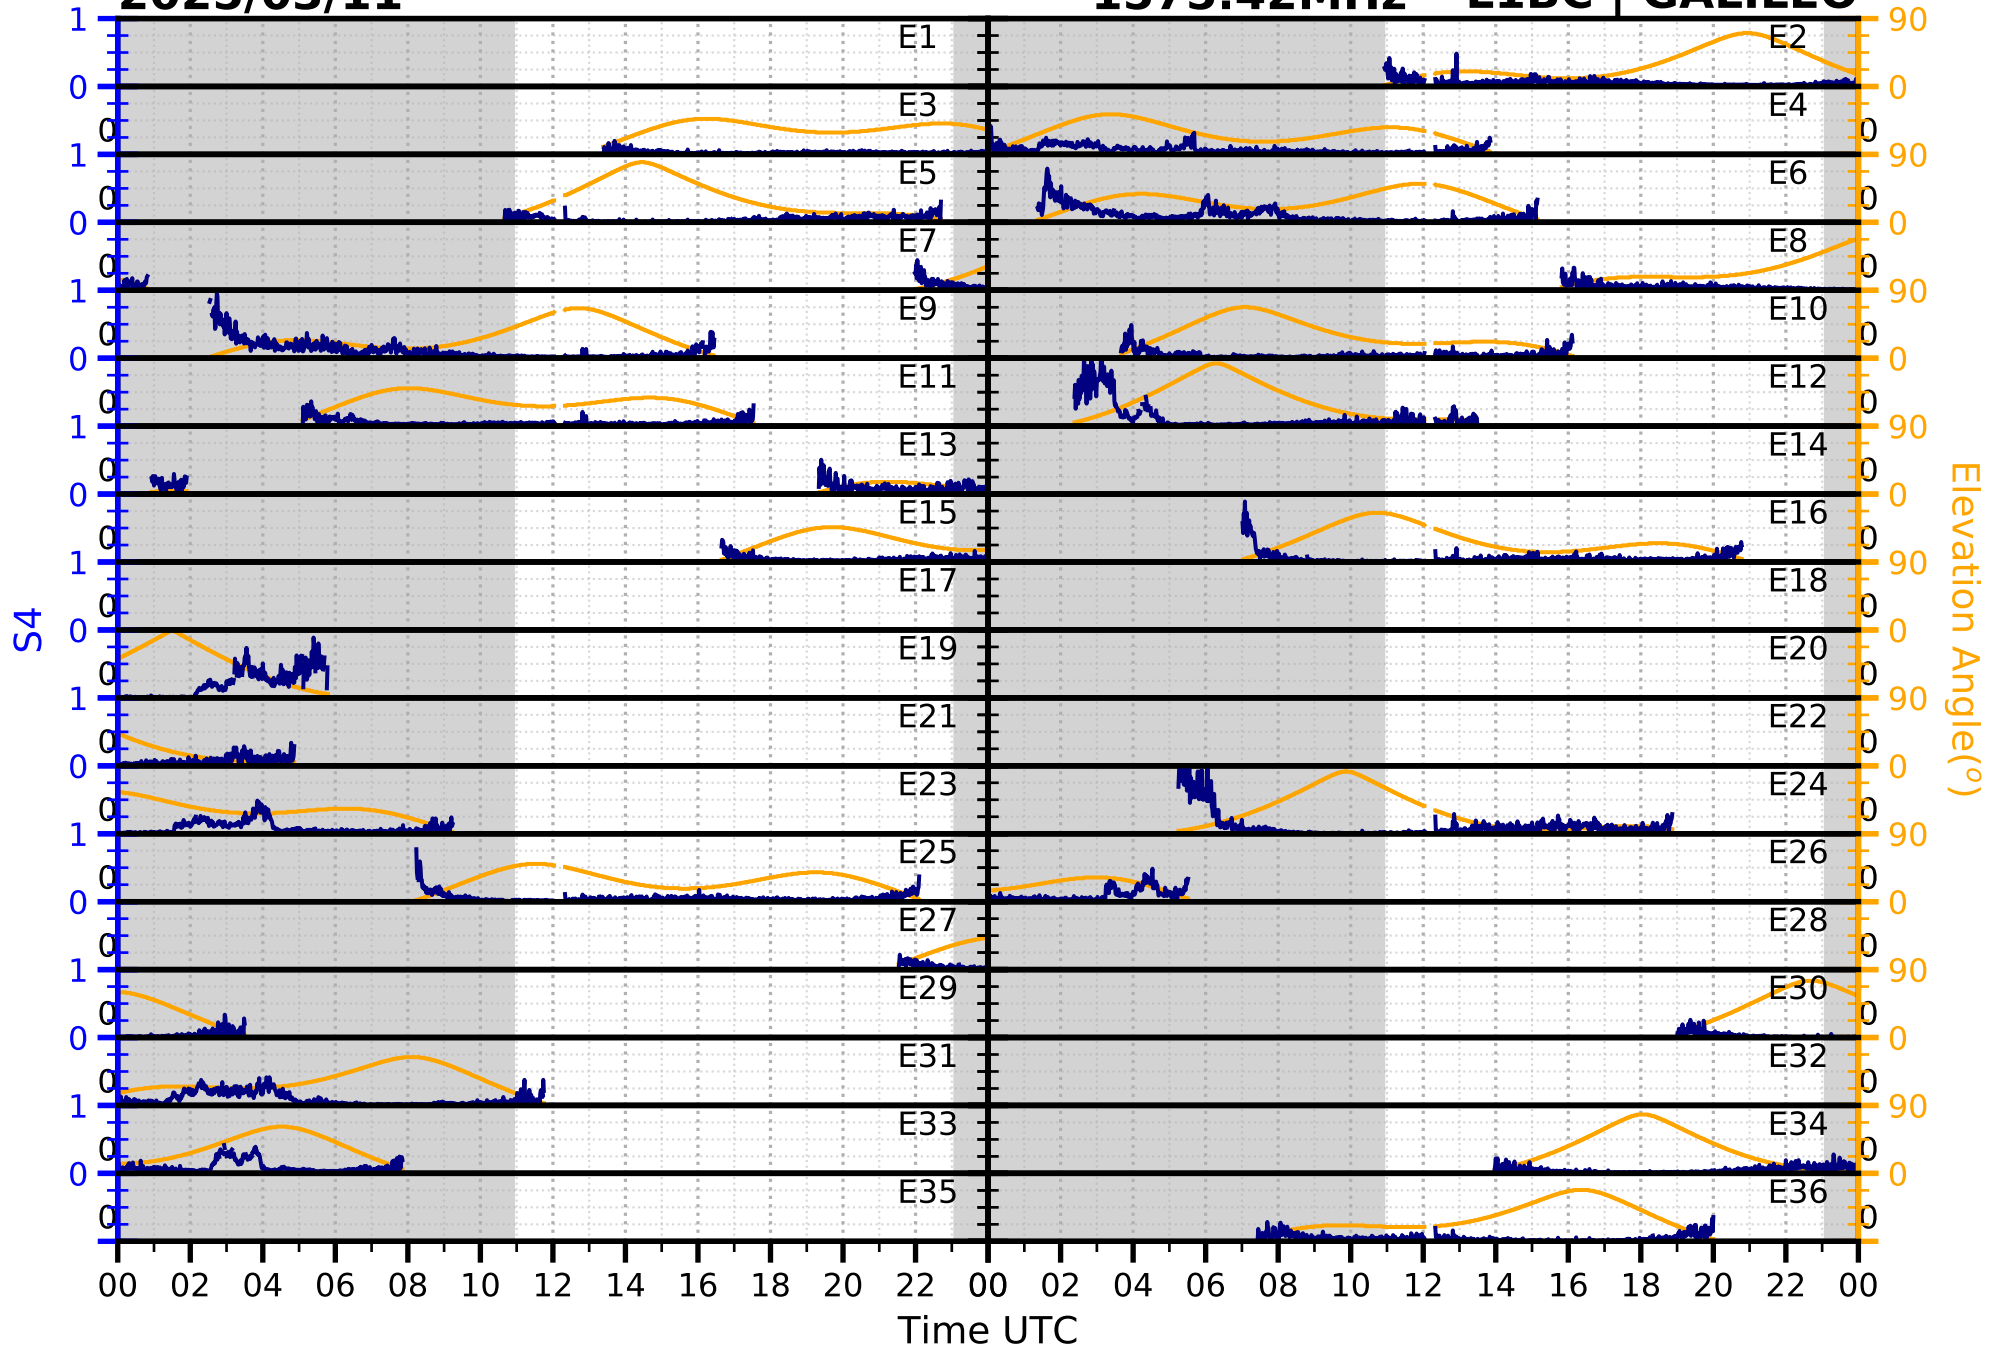

2025/03/11

S4

1575.42MHz

L1CA | GPS

2025/03/11

S4

1575.42MHz

L1BC | GALILEO

2025/03/11

S4

1602MHz

L1CA | GLONASS