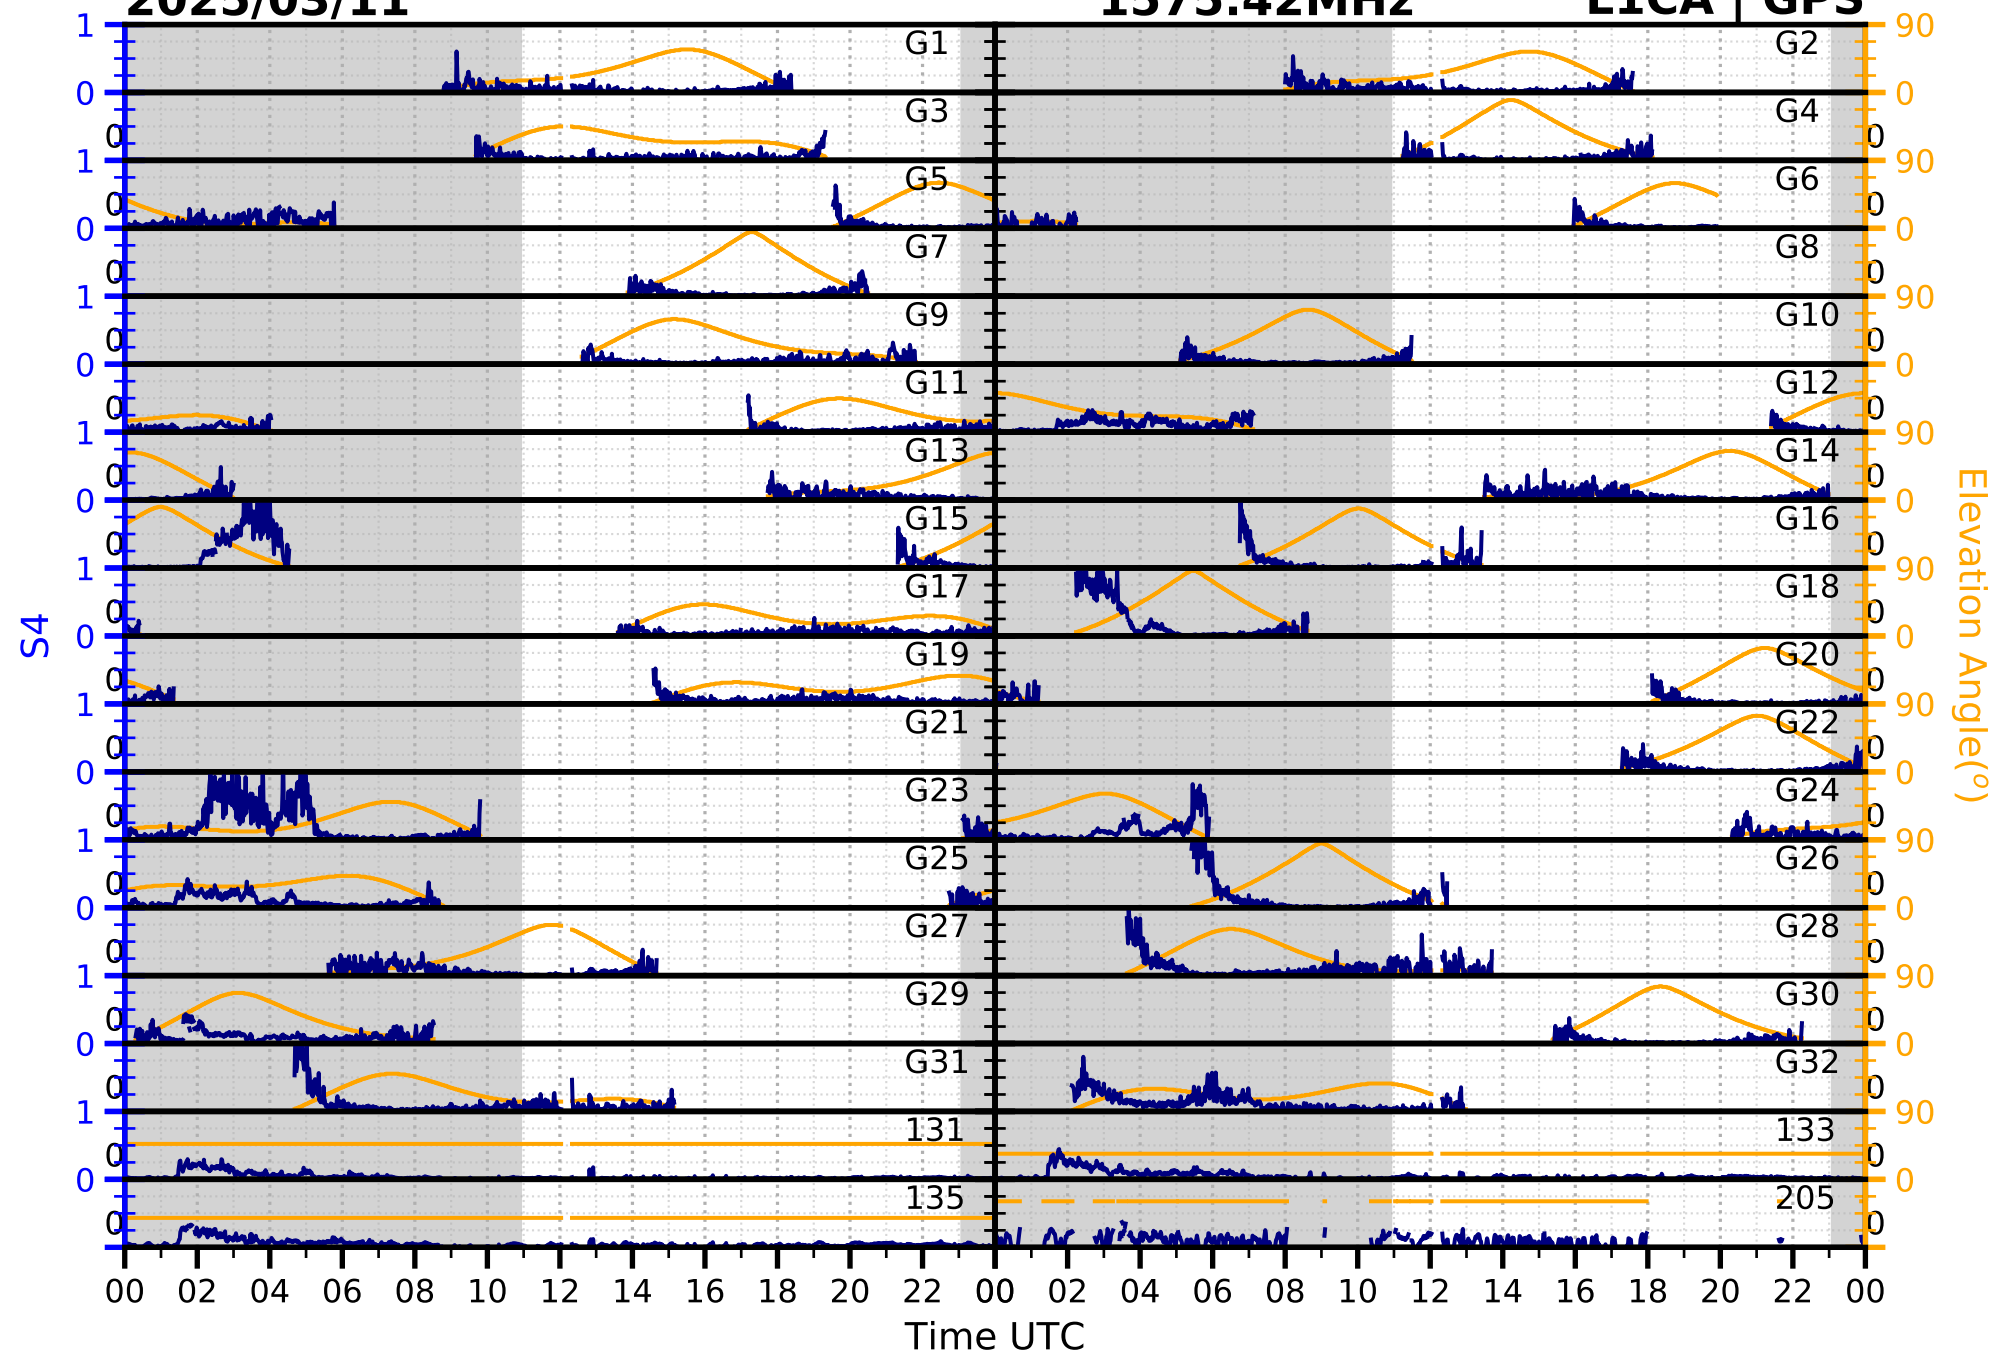

2025/03/11

S4

1575.42MHz

L1CA | GPS

2025/03/11

S4

1575.42MHz

L1BC | GALILEO

2025/03/11

S4

1602MHz

L1CA | GLONASS