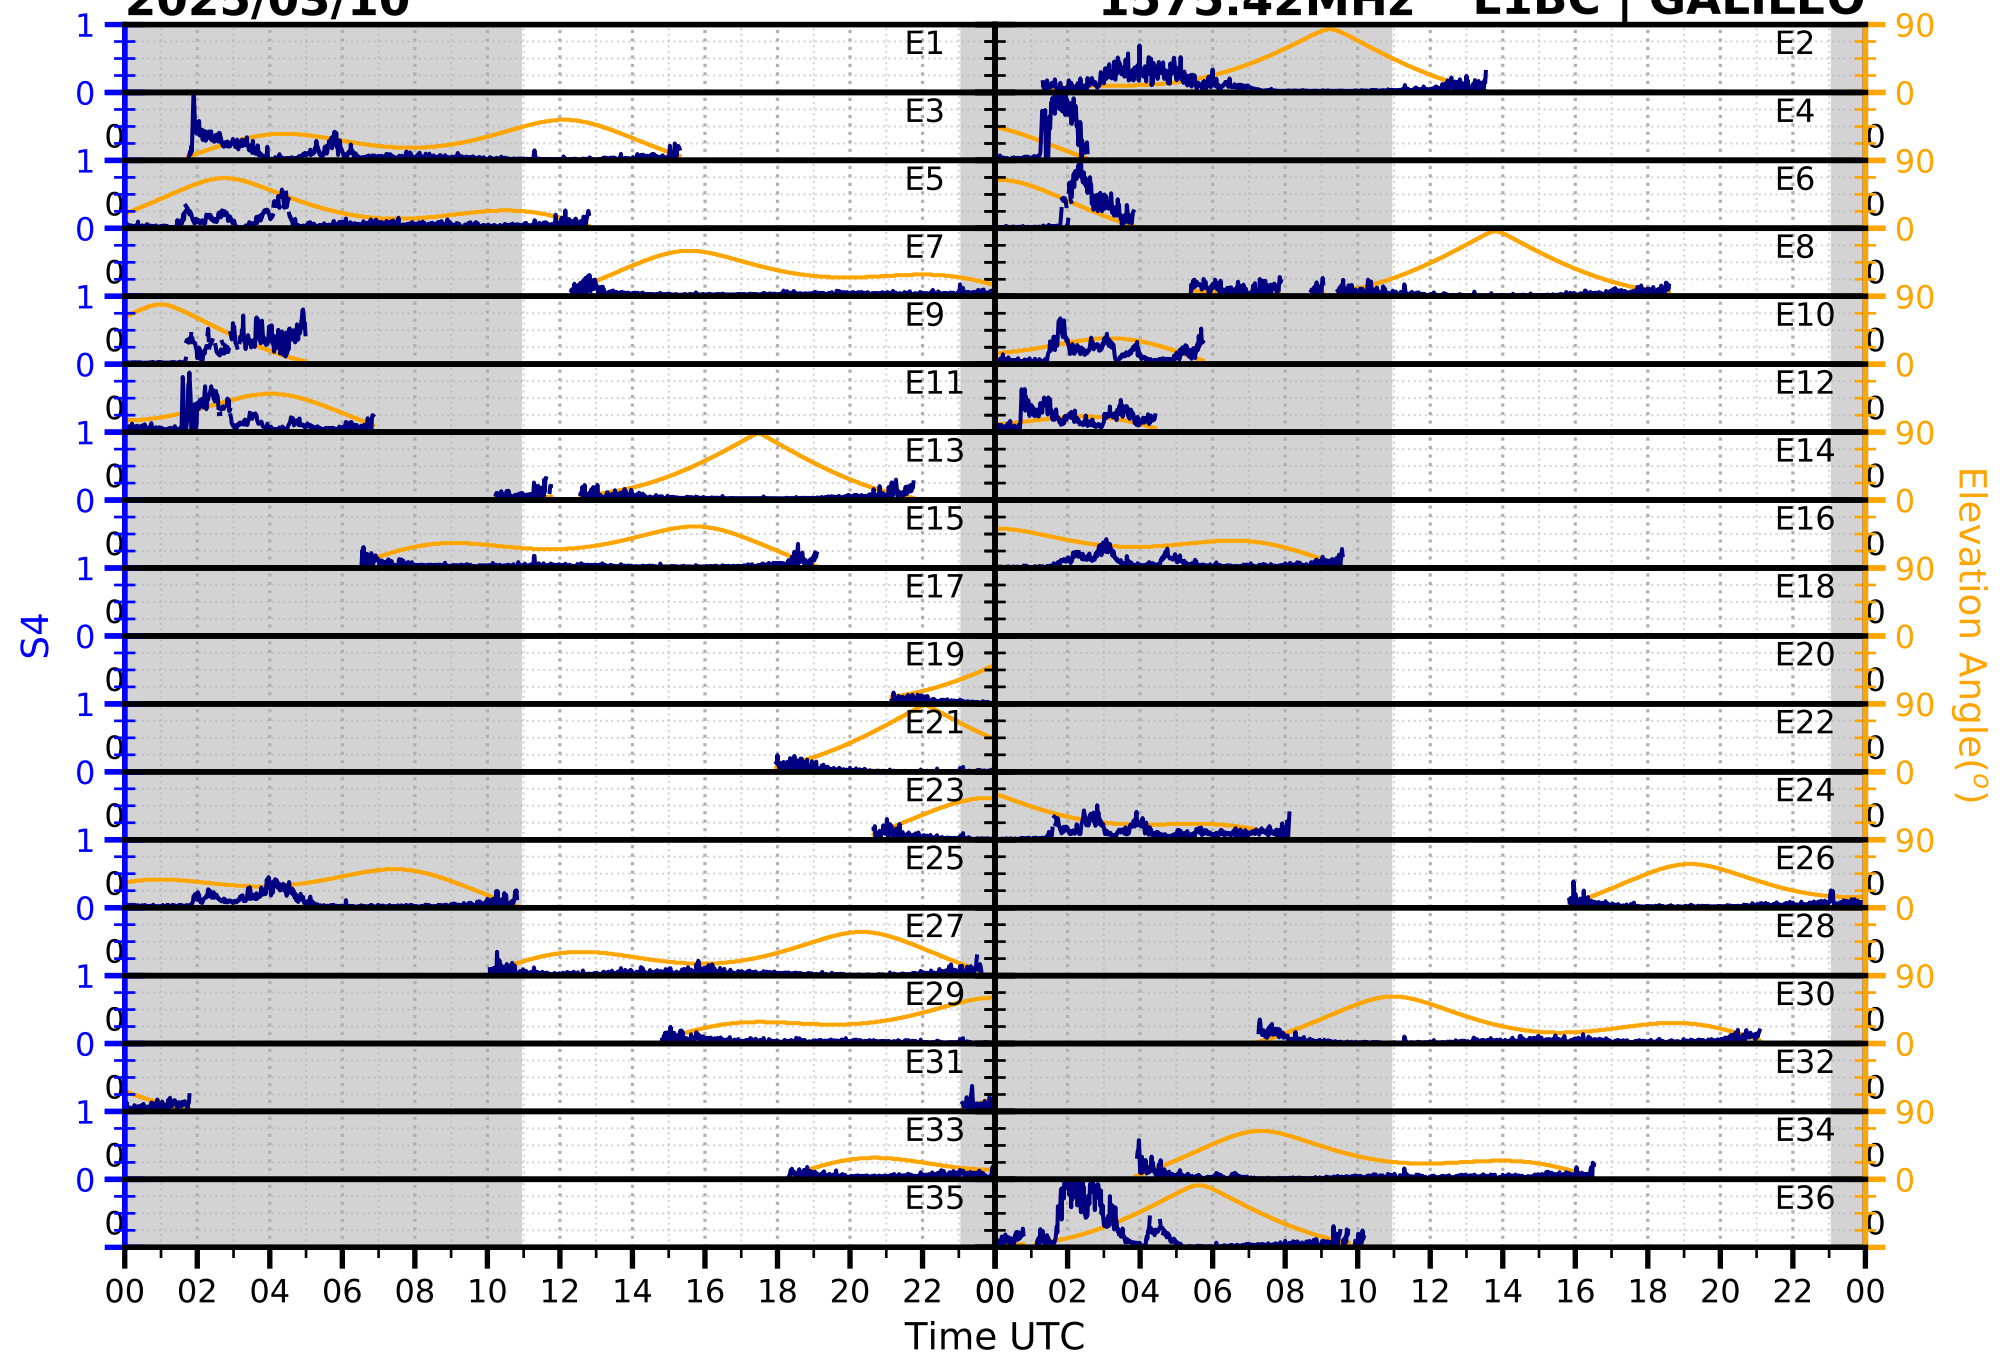

2025/03/10

S4

1575.42MHz

L1CA | GPS

2025/03/10

S4 1575.42MHz L1BC | GALILEO

2025/03/10

S4

1602MHz

L1CA | GLONASS