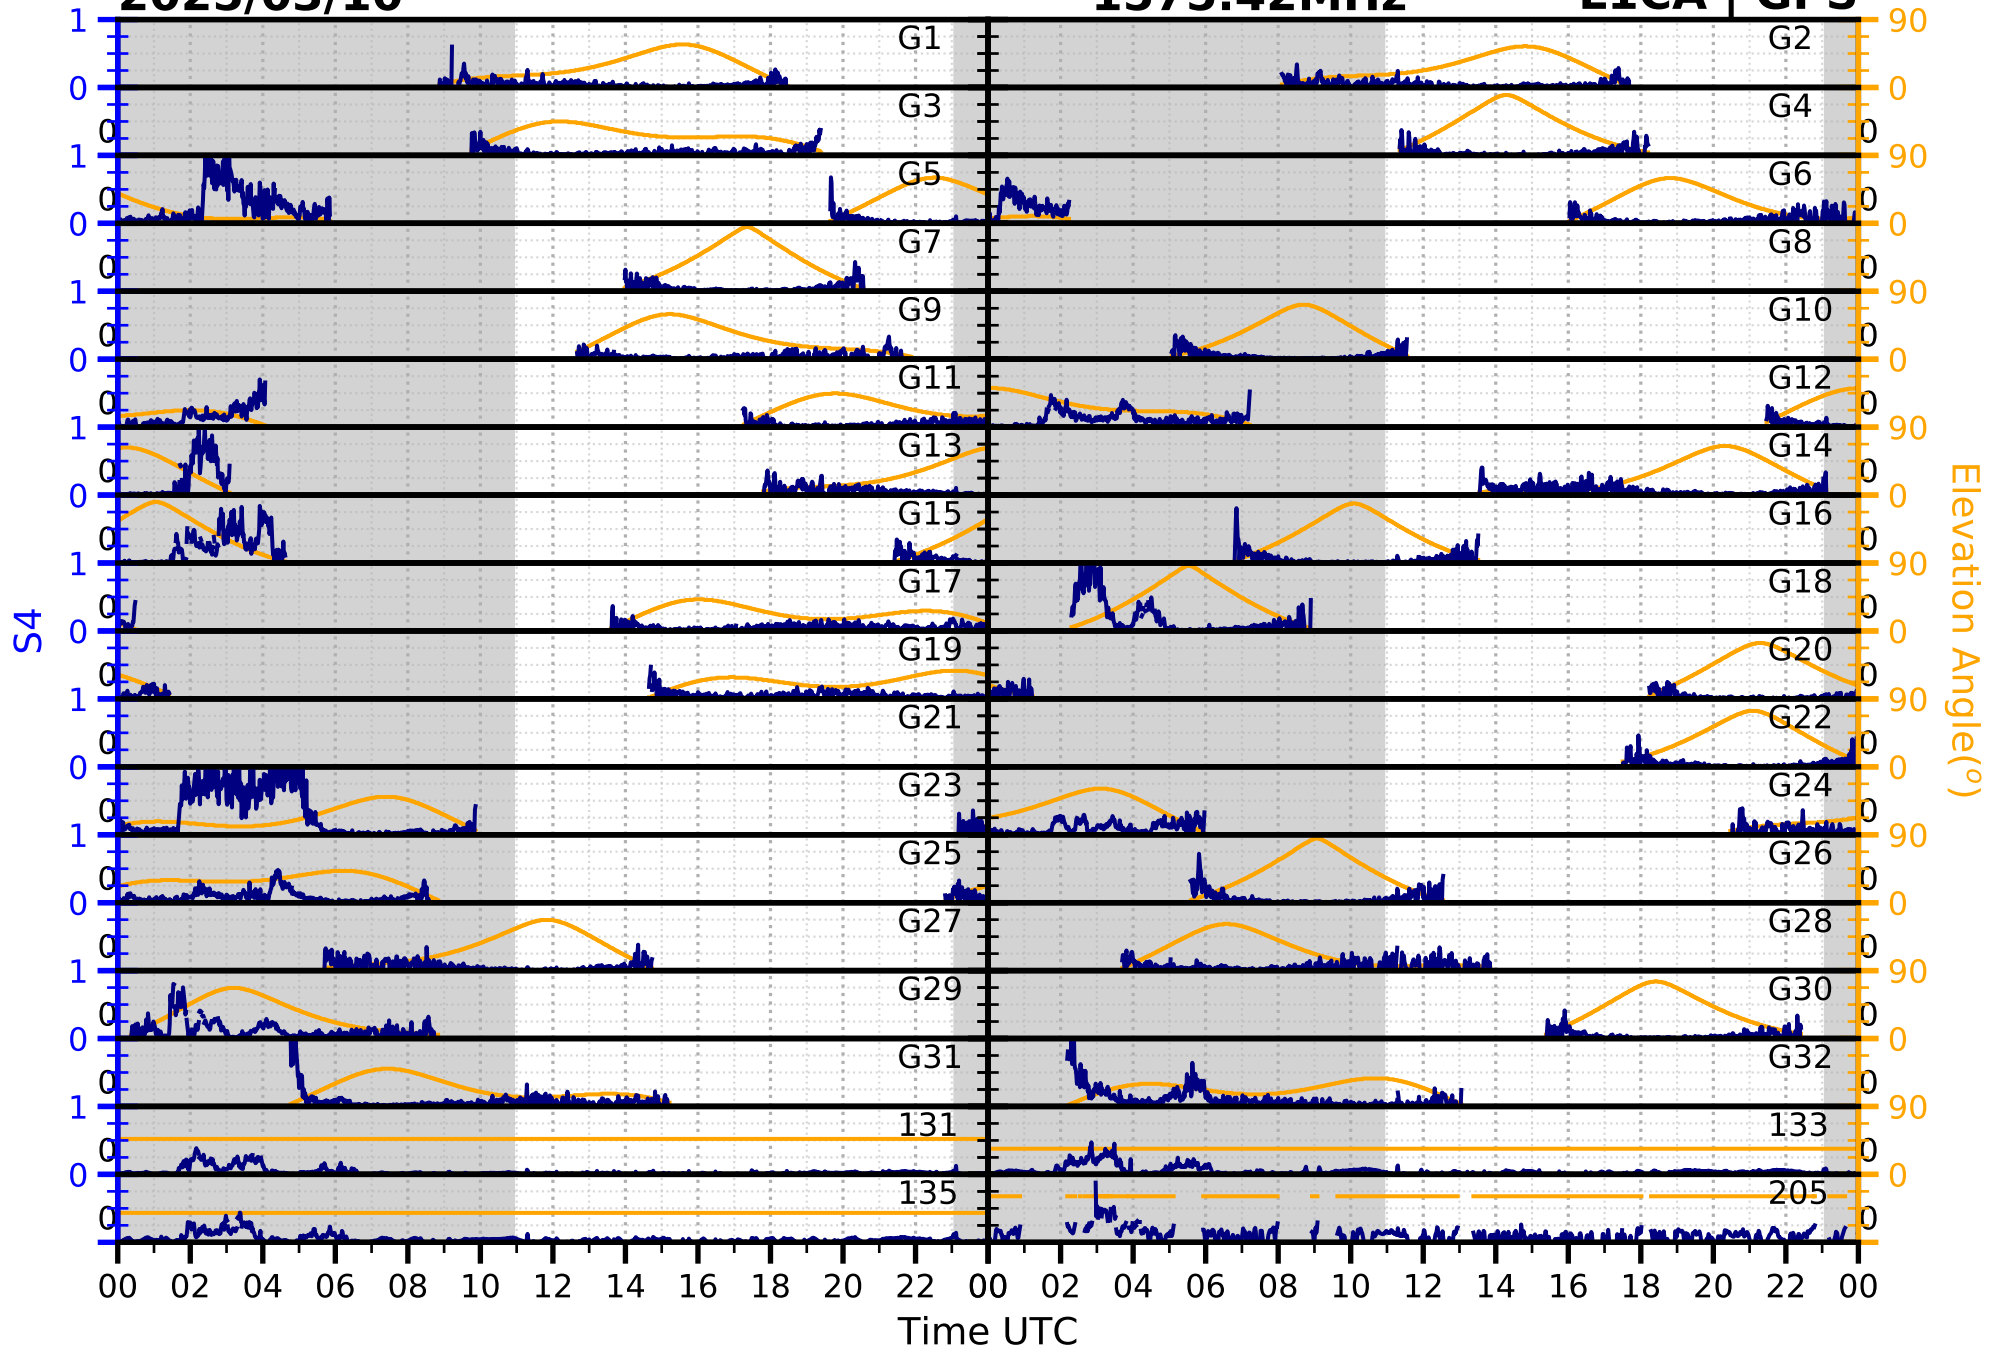

2025/03/10

S4

1575.42MHz

L1CA | GPS

2025/03/10

S4 1575.42MHz L1BC | GALILEO

2025/03/10

S4

1602MHz

L1CA | GLONASS