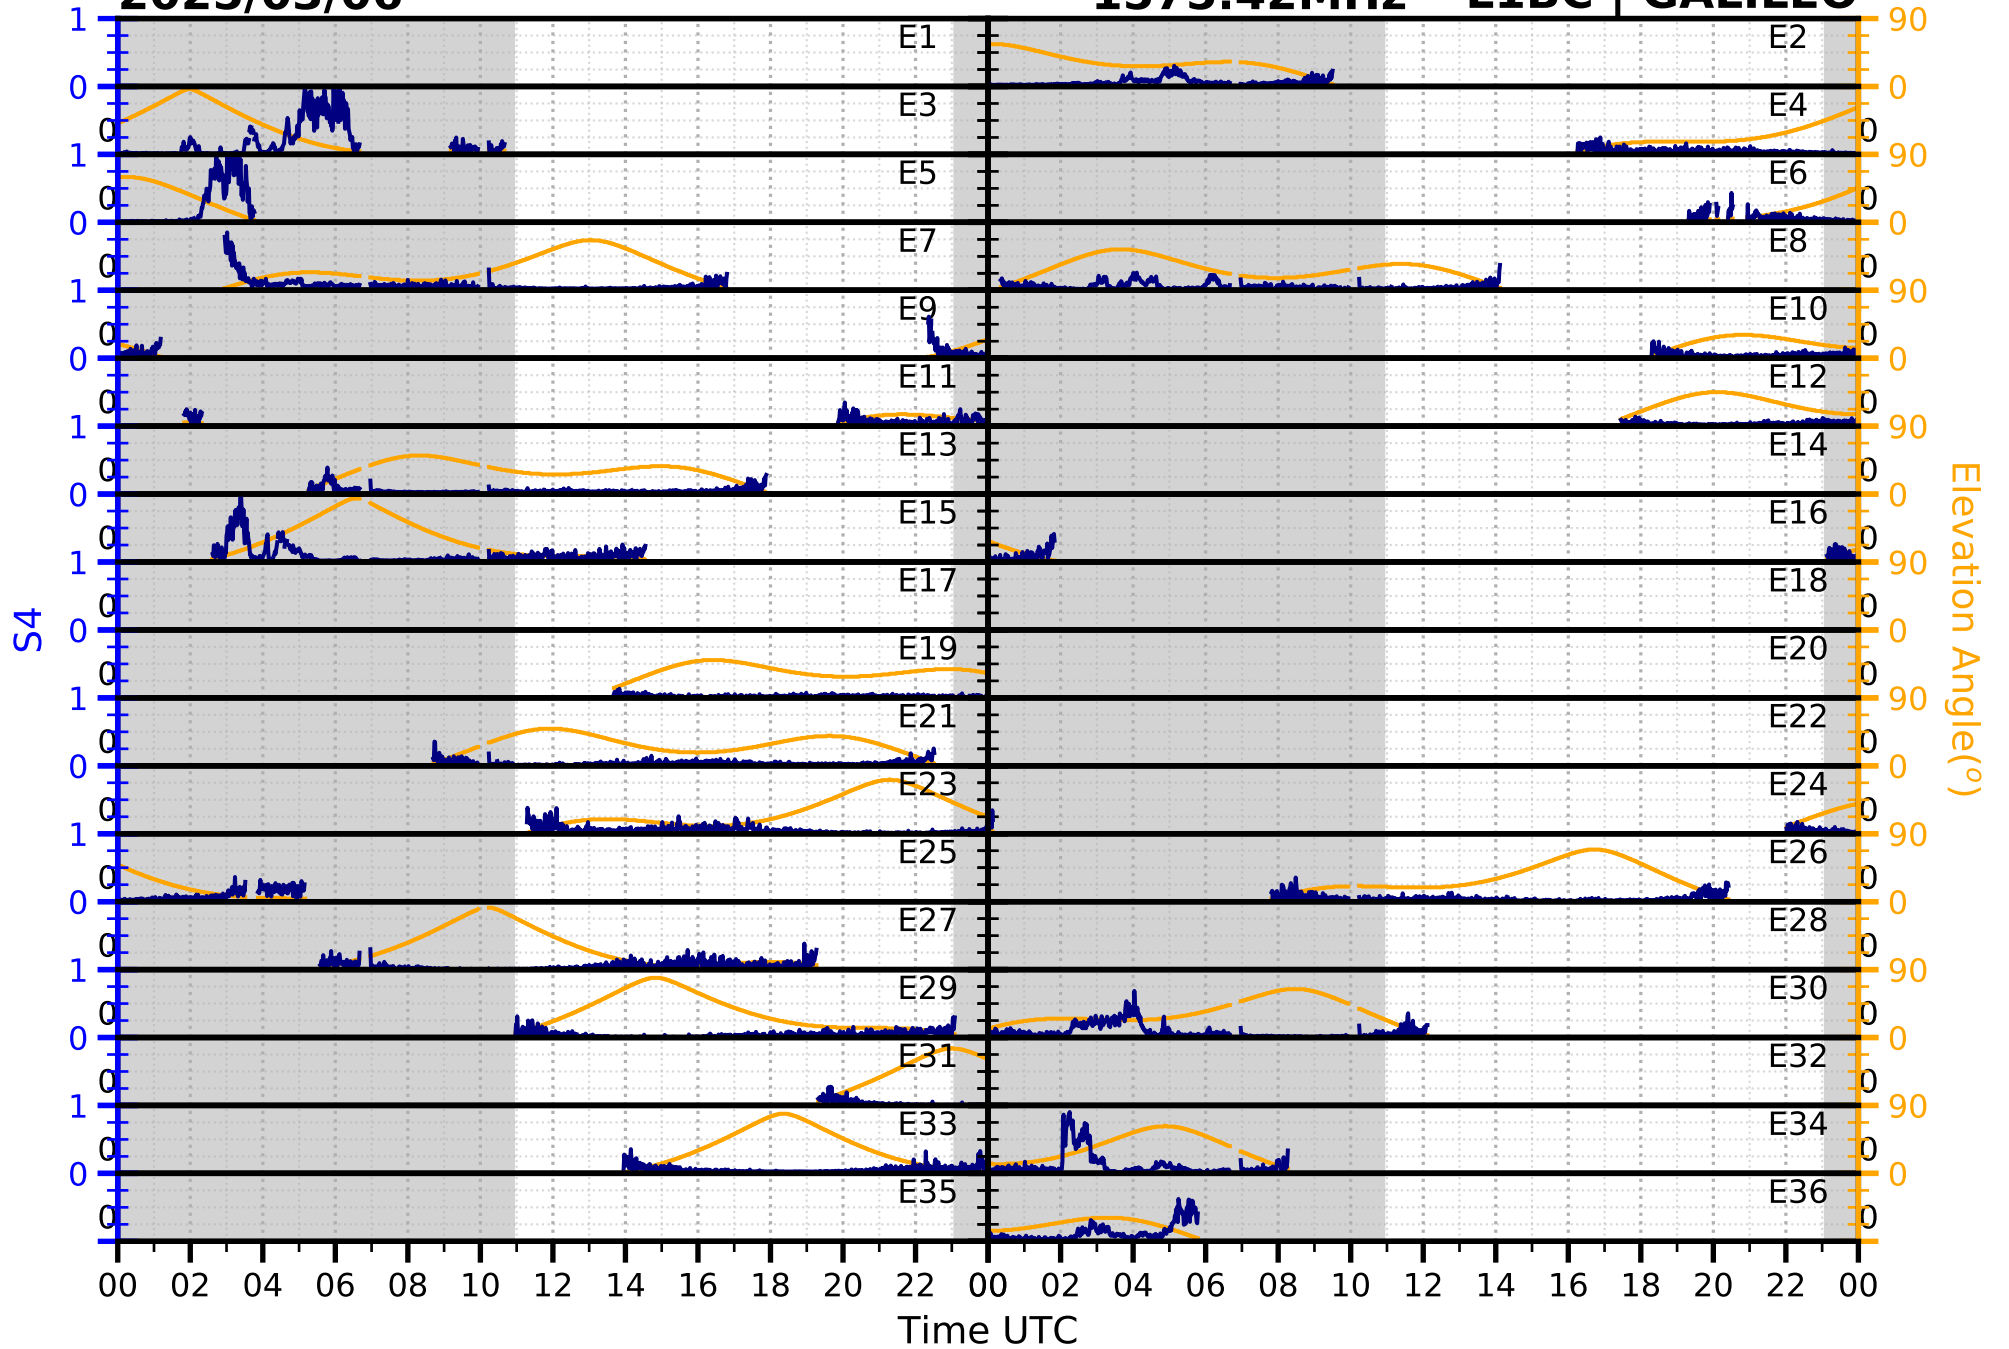

2025/03/06

S4

1575.42MHz

L1CA | GPS

2025/03/06

S4

1575.42MHz

L1BC | GALILEO

2025/03/06

S4

1602MHz

L1CA | GLONASS