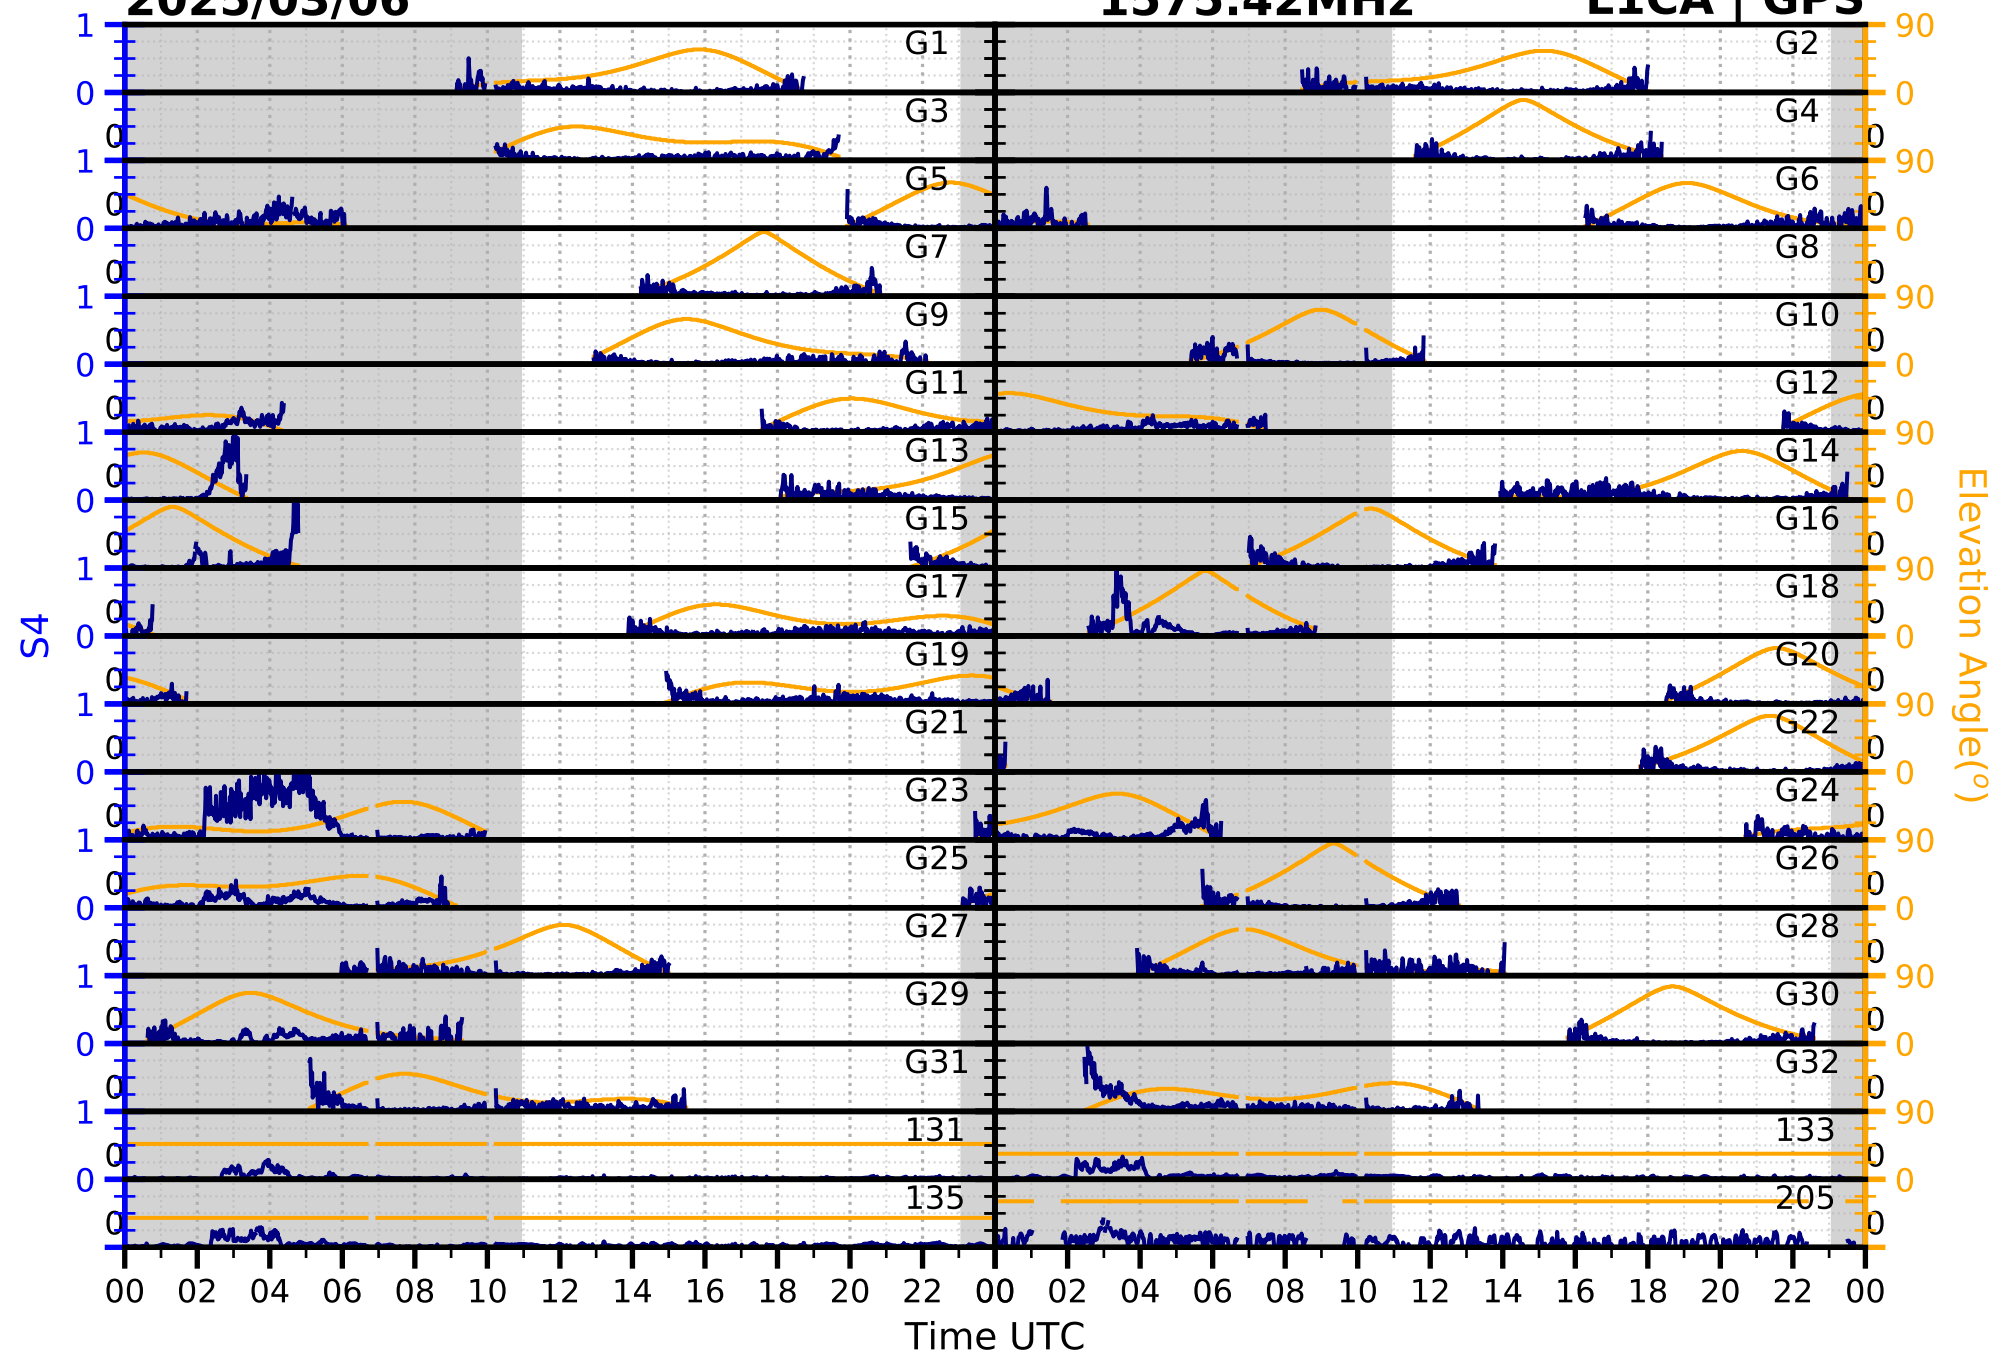

2025/03/06

S4

1575.42MHz

L1CA | GPS

2025/03/06

S4

1575.42MHz

L1BC | GALILEO

2025/03/06

S4

1602MHz

L1CA | GLONASS