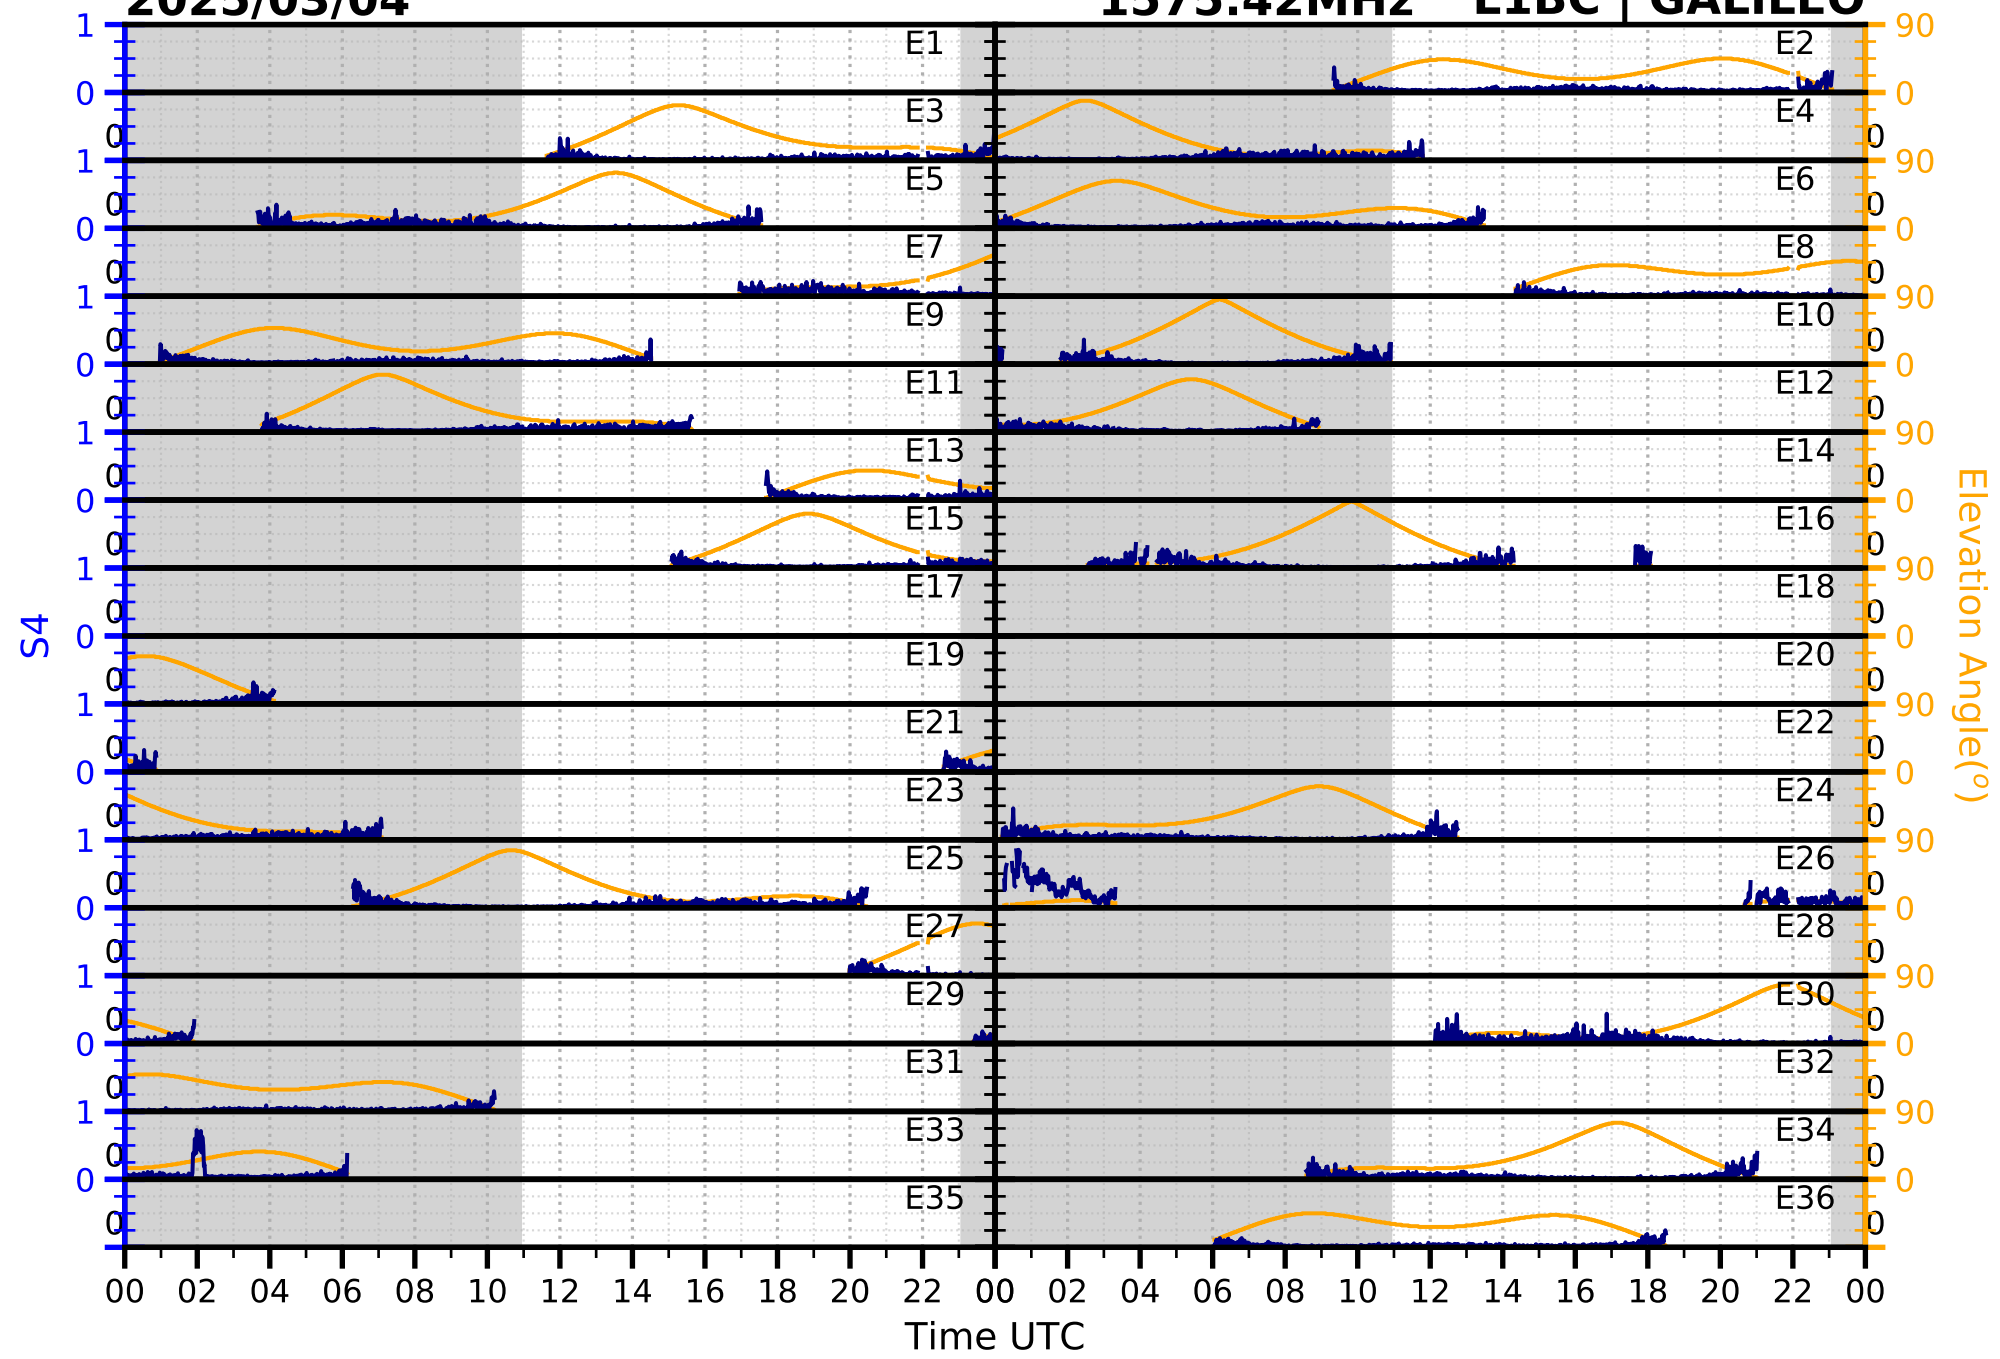

2025/03/04

S4

1575.42MHz

L1CA | GPS

2025/03/04

S4 1575.42MHz L1BC | GALILEO

2025/03/04

S4

1602MHz

L1CA | GLONASS