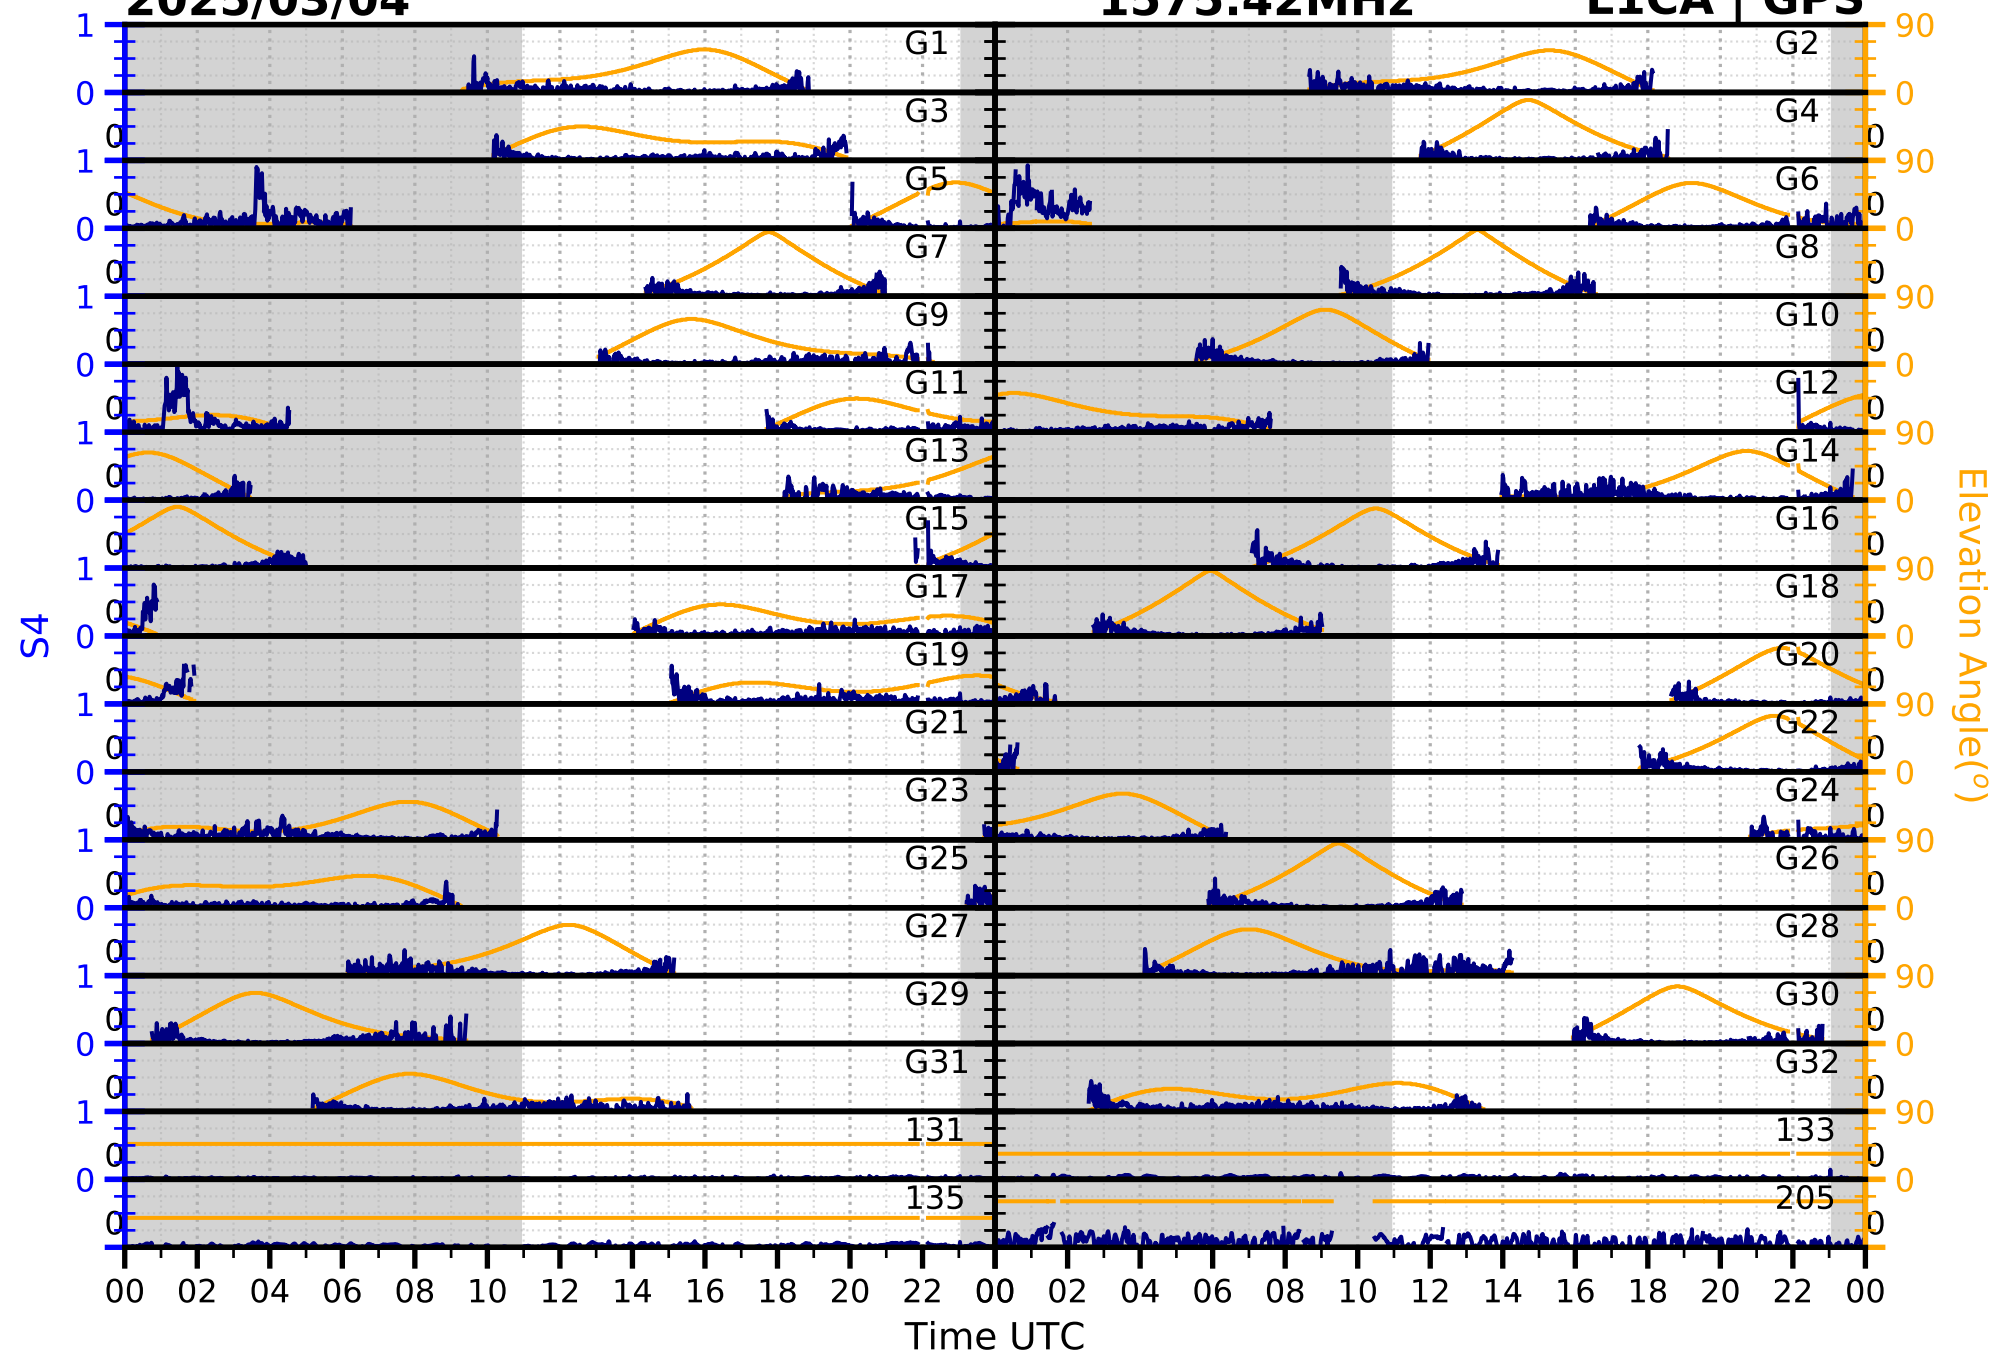

2025/03/04

S4

1575.42MHz

L1CA | GPS

2025/03/04

S4 1575.42MHz L1BC | GALILEO

2025/03/04

S4

1602MHz

L1CA | GLONASS