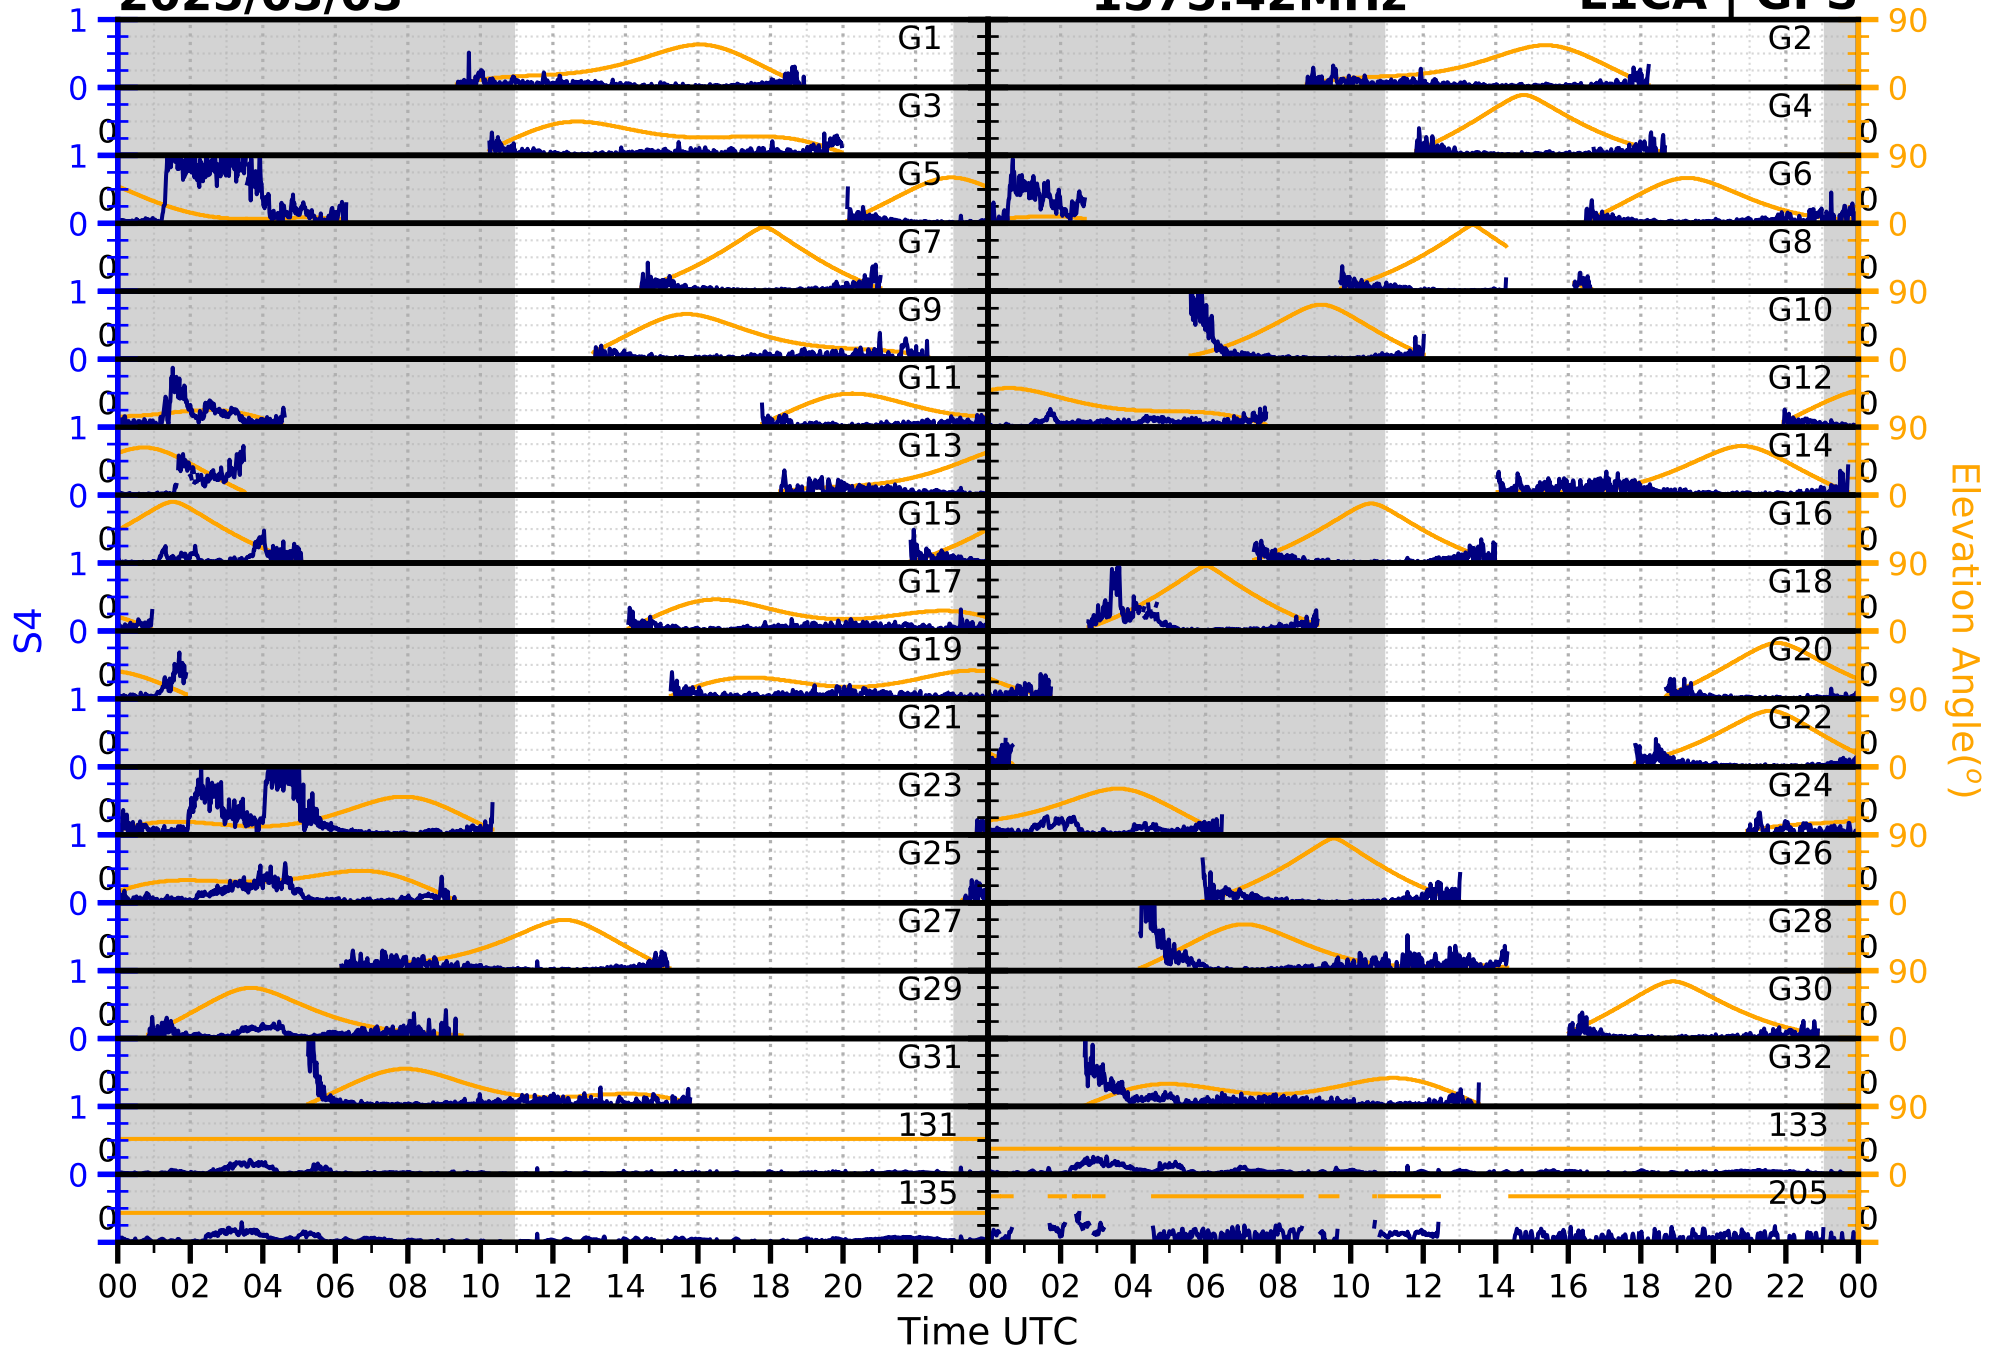

2025/03/03

S4

1575.42MHz

L1CA | GPS

2025/03/03

S4

1575.42MHz

L1BC | GALILEO

2025/03/03

S4

1602MHz

L1CA | GLONASS