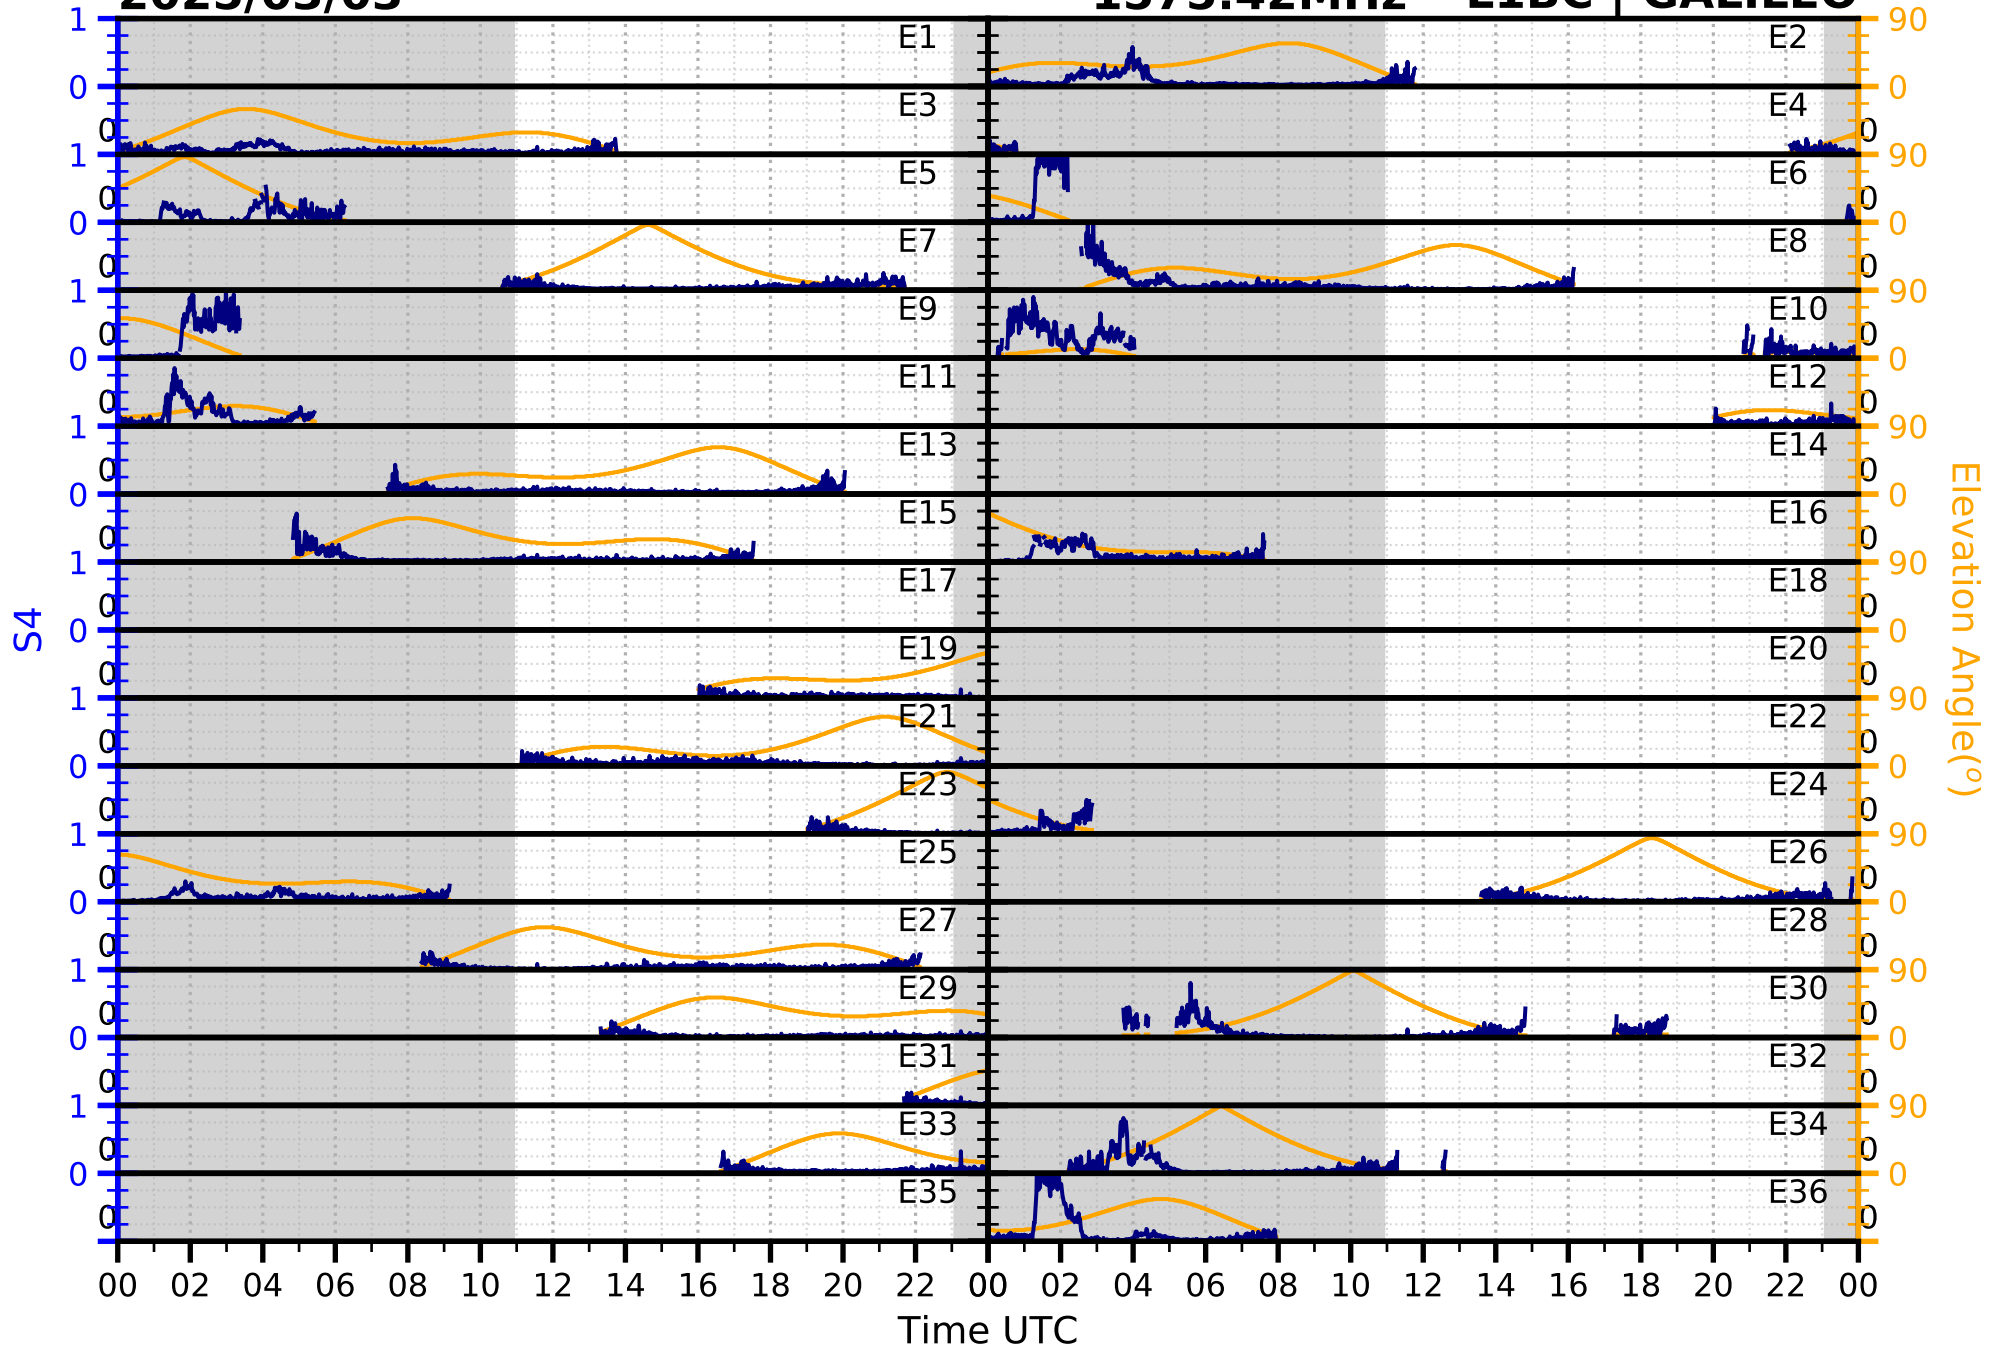

2025/03/03

S4

1575.42MHz

L1CA | GPS

2025/03/03

S4

1575.42MHz

L1BC | GALILEO

2025/03/03

S4

1602MHz

L1CA | GLONASS