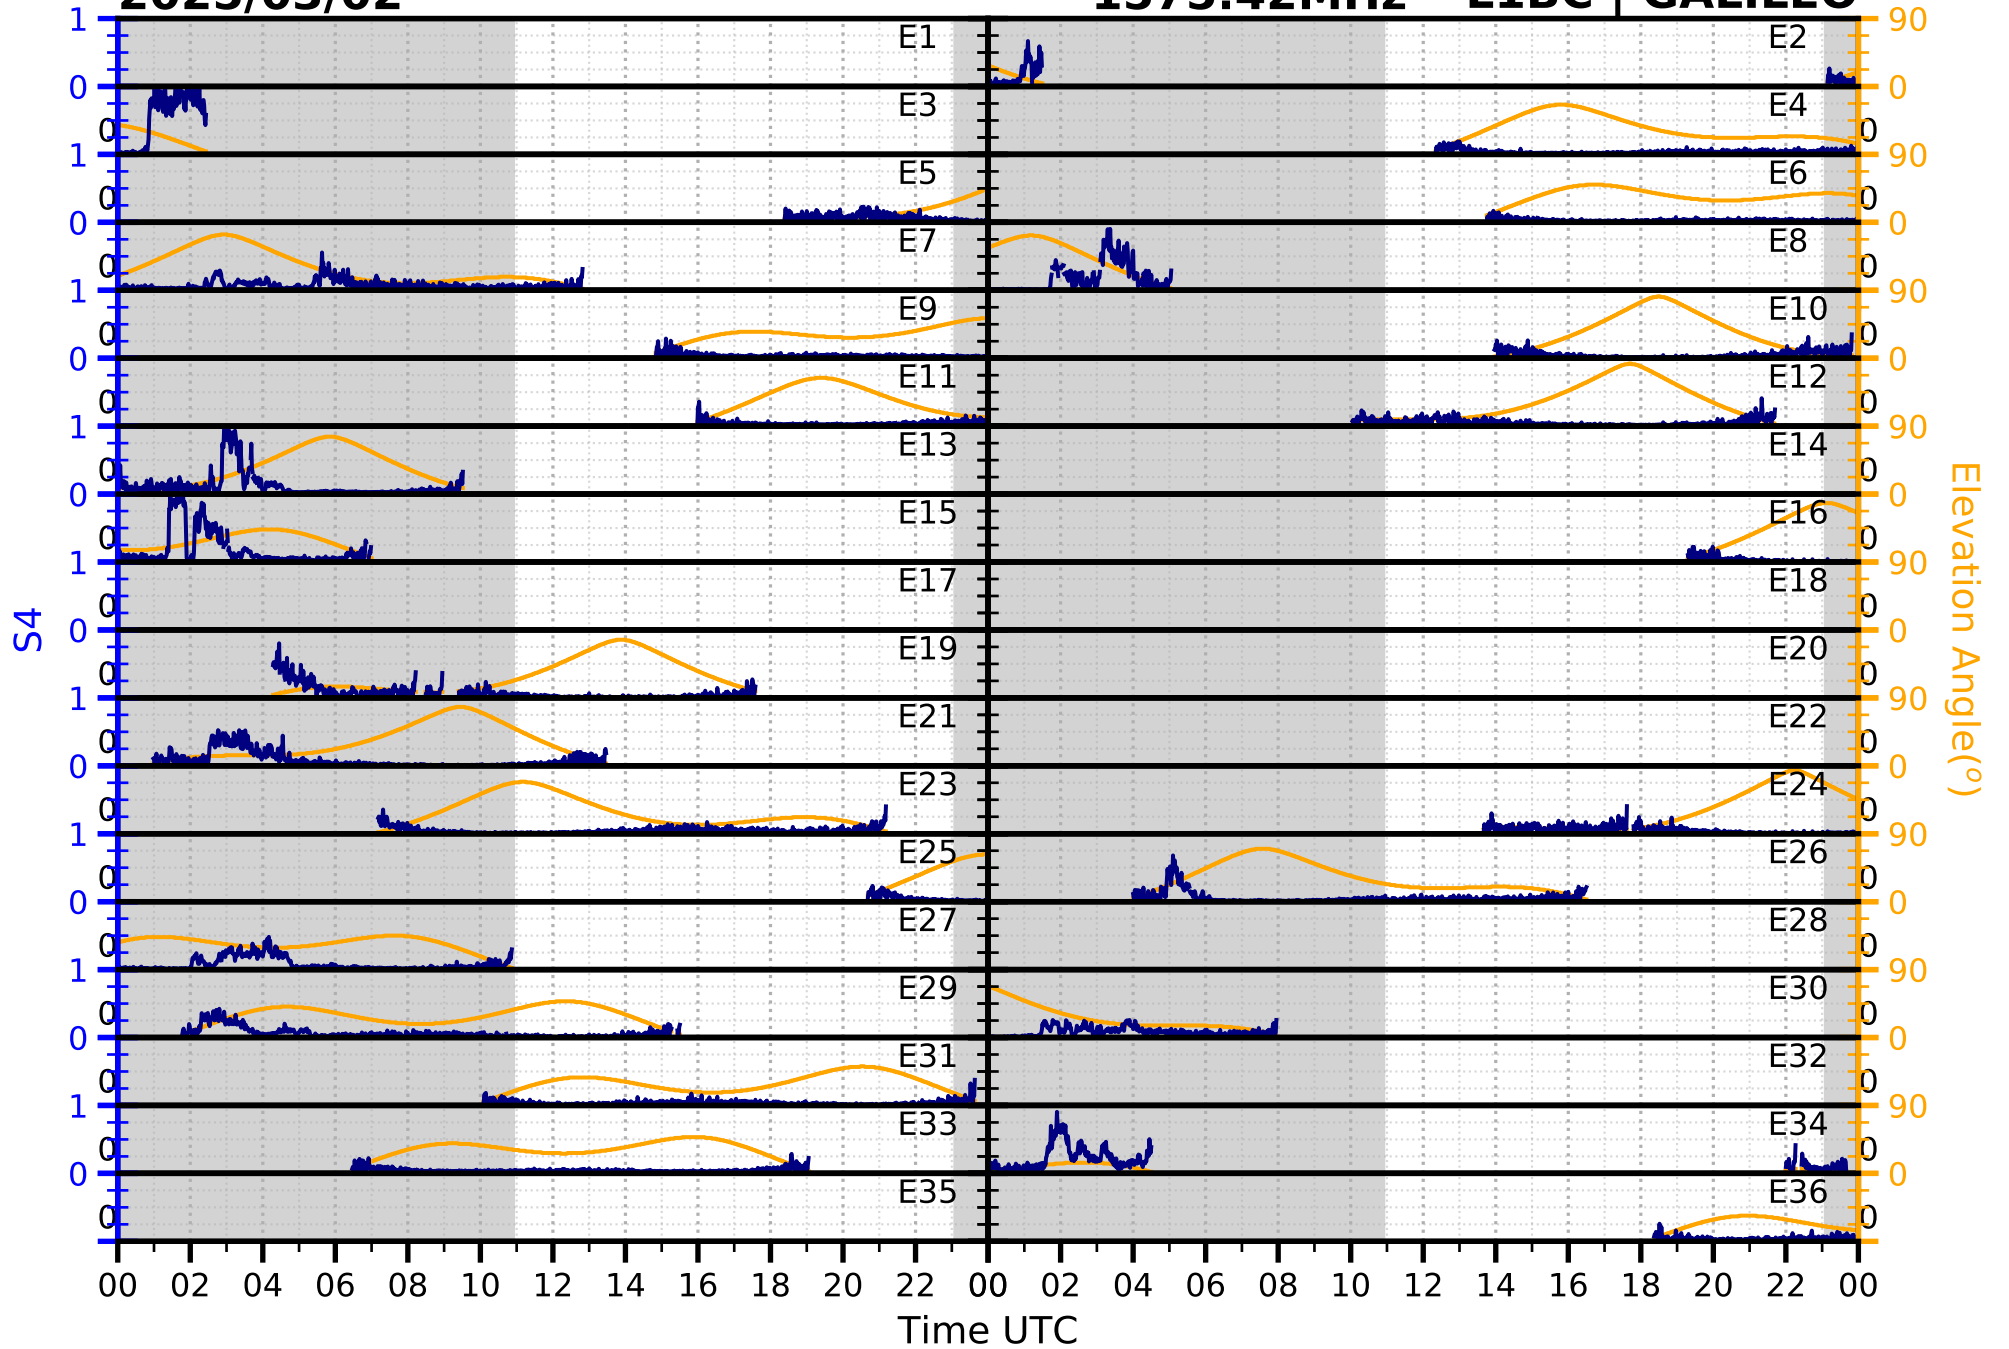

2025/03/02

S4

1575.42MHz

L1CA | GPS

2025/03/02

S4

1575.42MHz

L1BC | GALILEO

2025/03/02

S4

1602MHz

L1CA | GLONASS