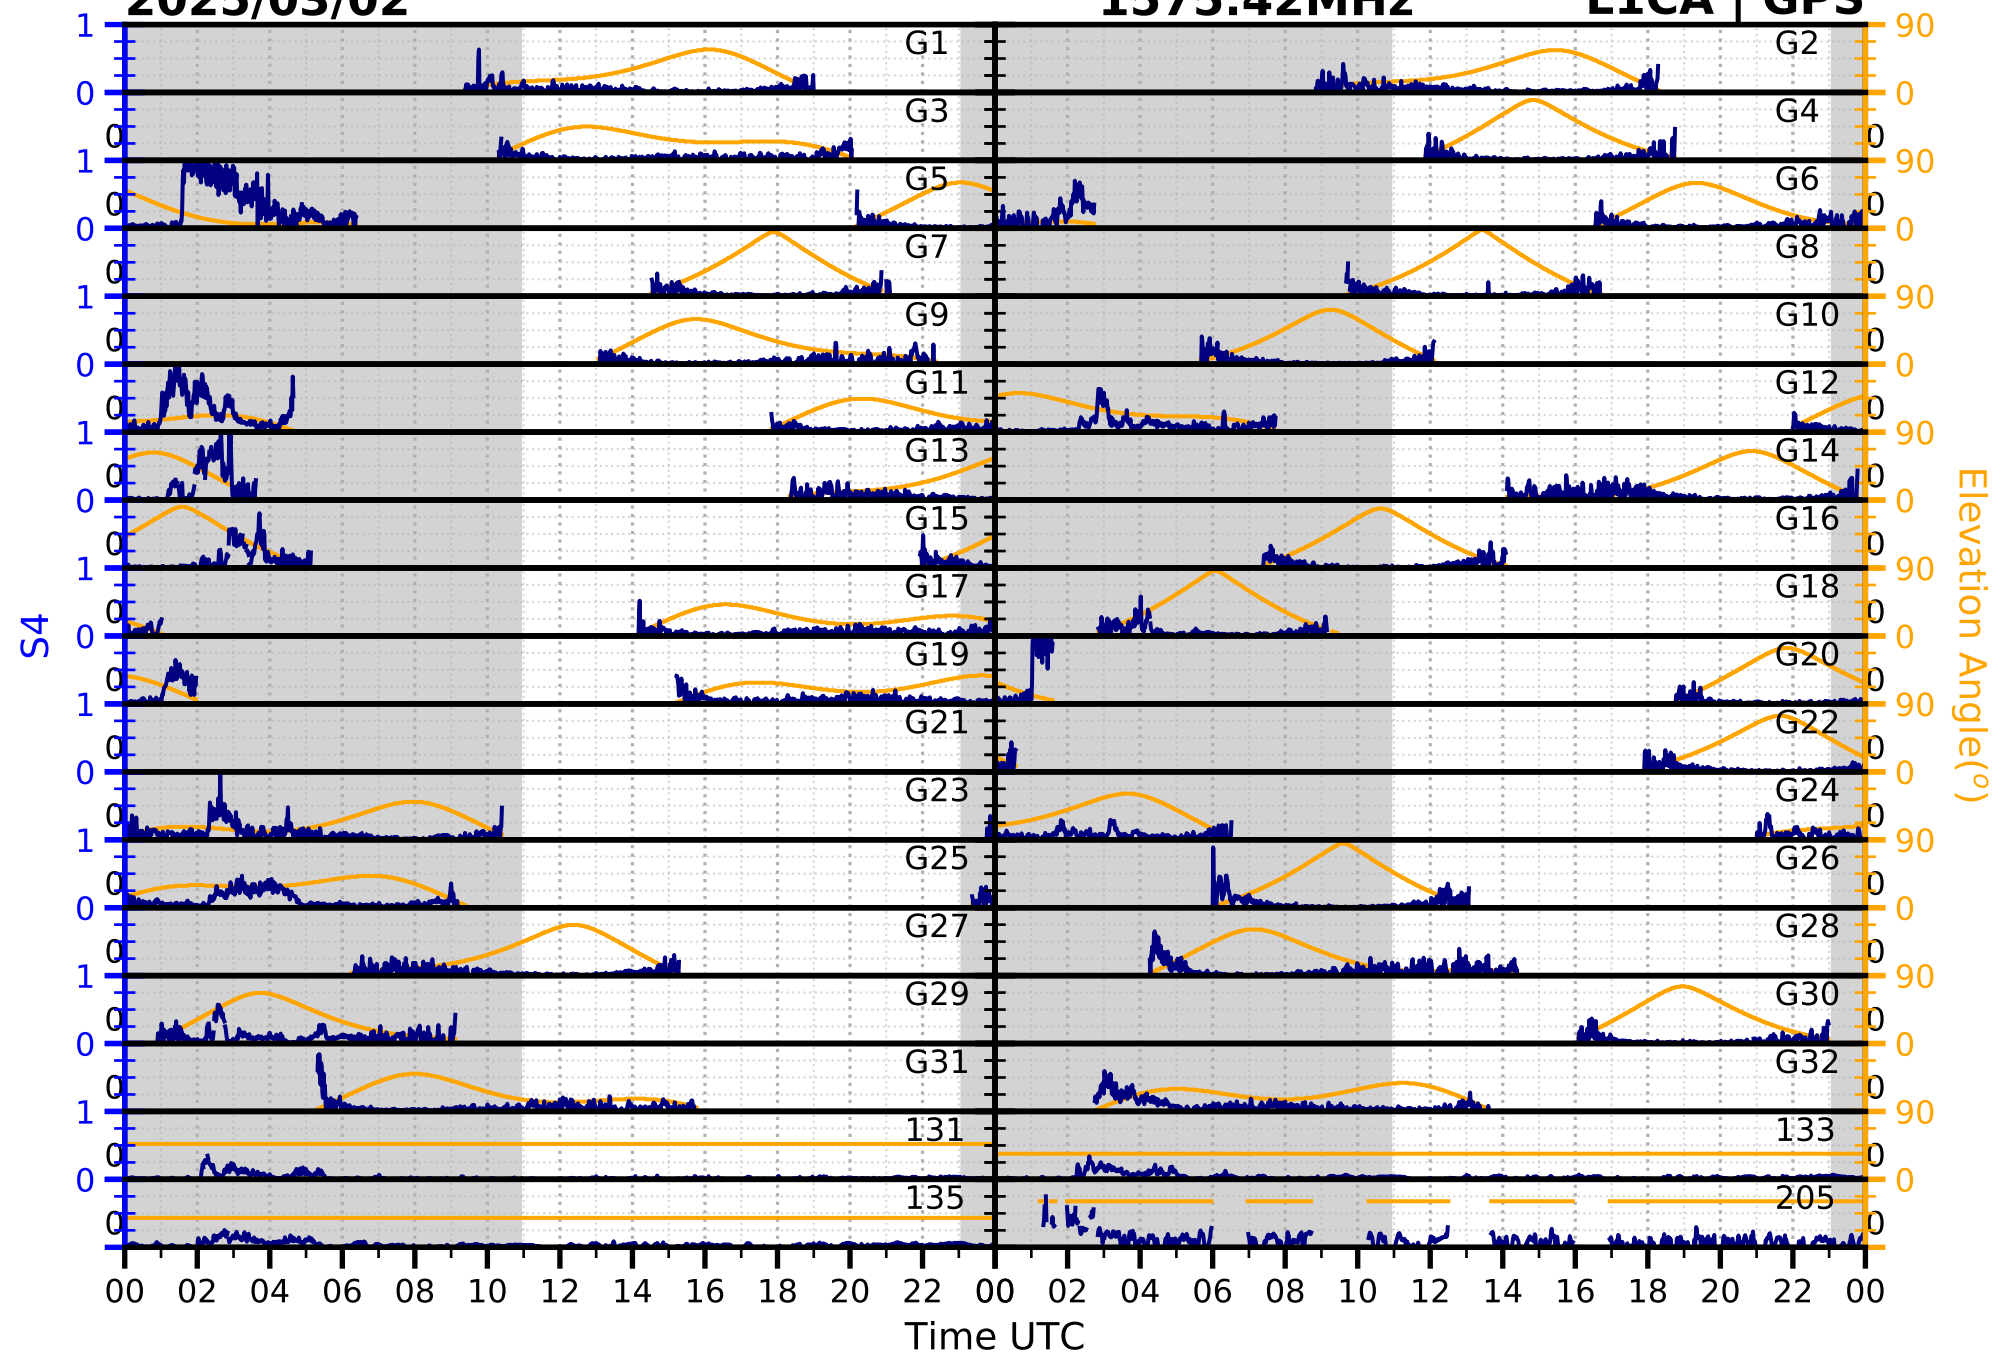

2025/03/02

S4

1575.42MHz

L1CA | GPS

2025/03/02

S4

1575.42MHz

L1BC | GALILEO

2025/03/02

S4

1602MHz

L1CA | GLONASS