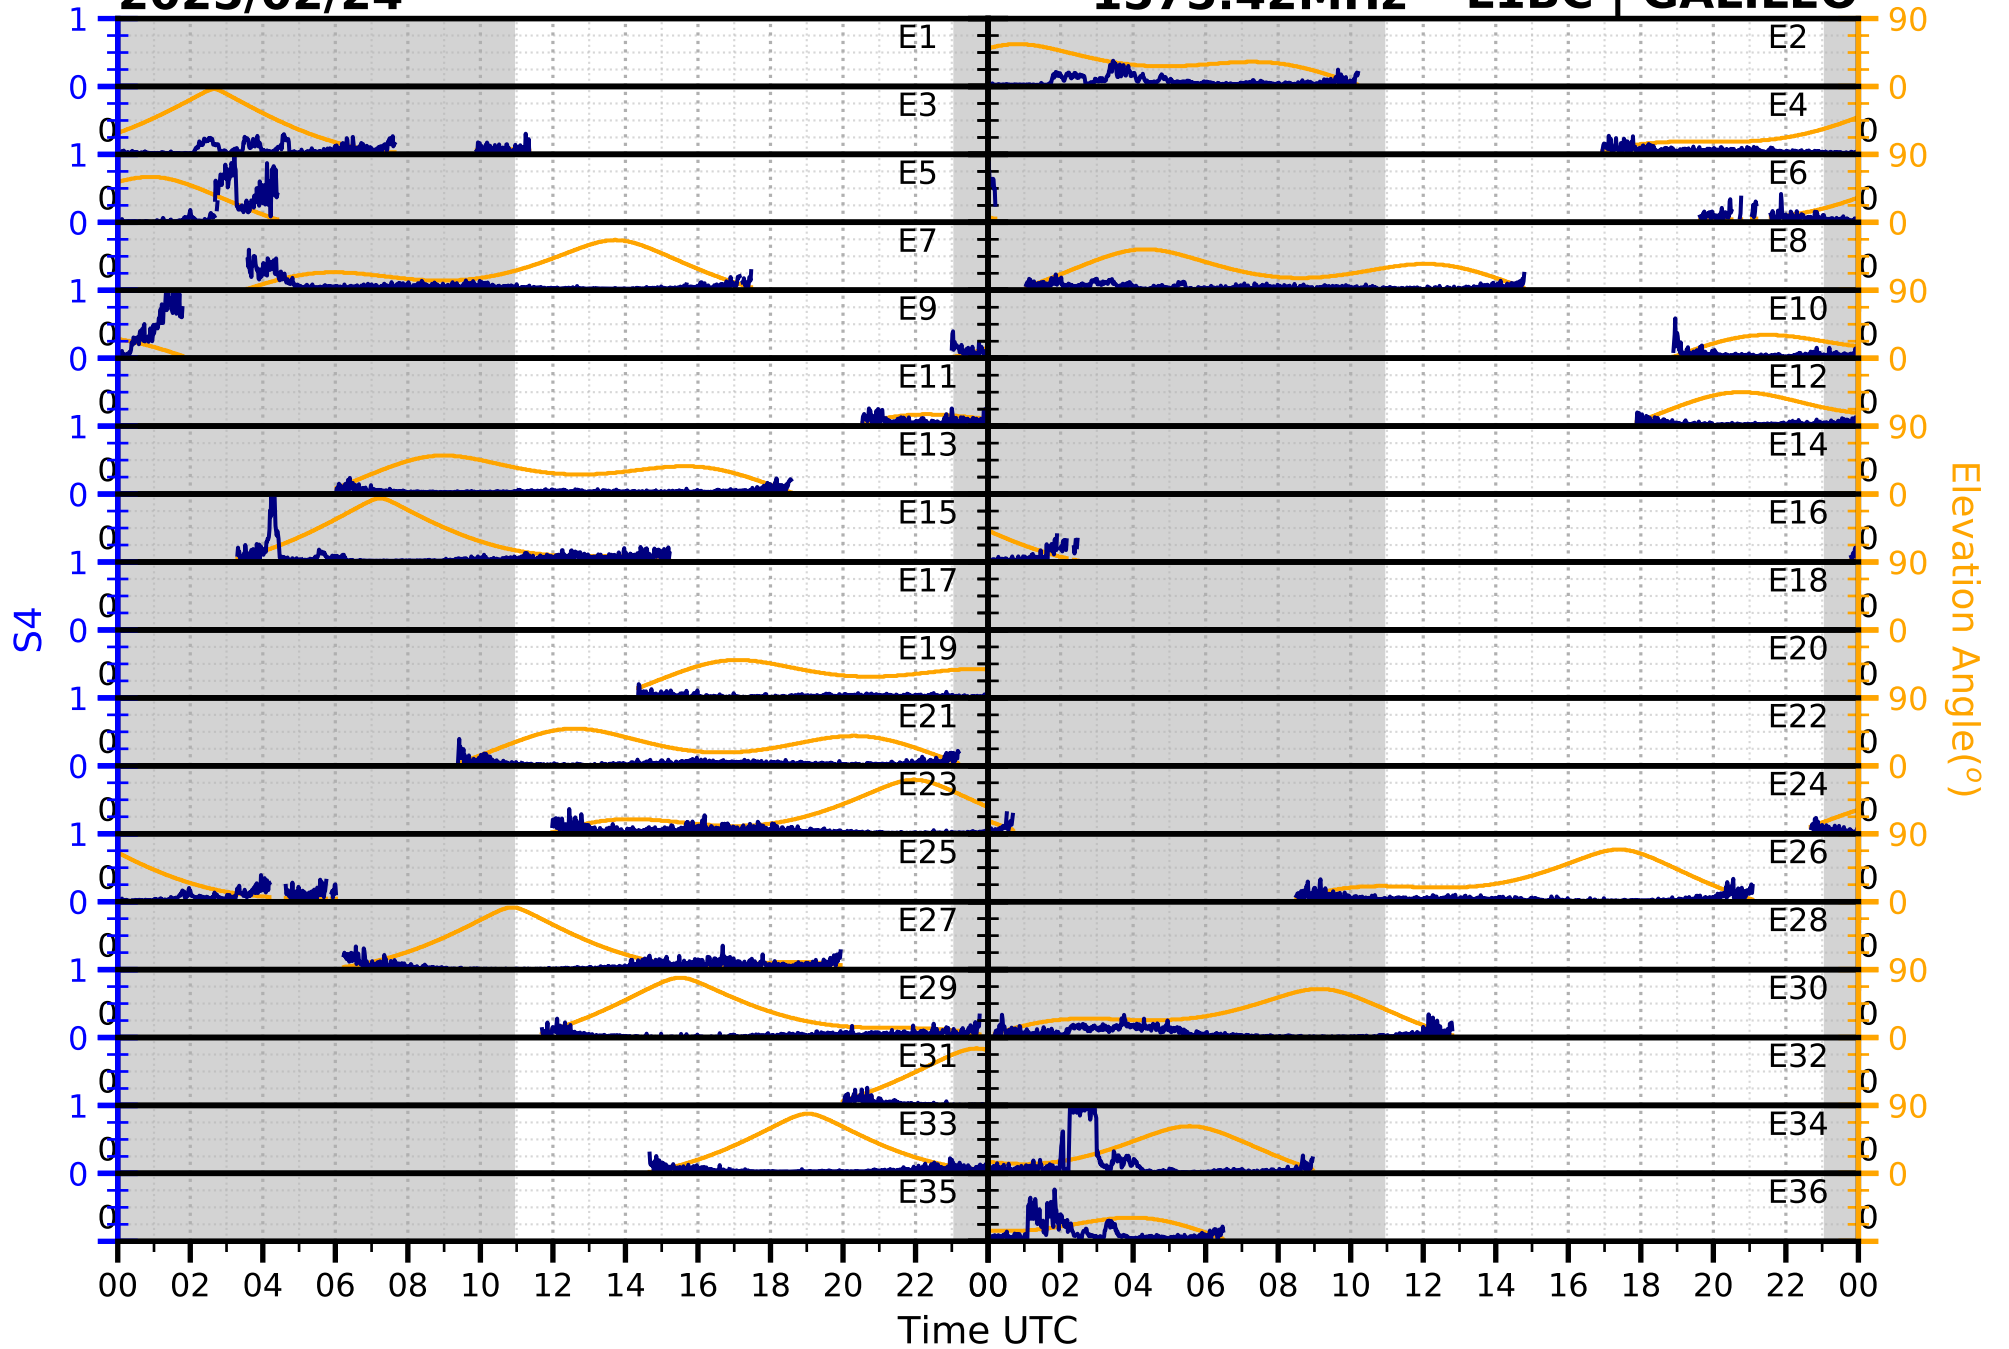

2025/02/24

S4

1575.42MHz

L1CA | GPS

2025/02/24

S4

1575.42MHz

L1BC | GALILEO

2025/02/24

S4

1602MHz

L1CA | GLONASS