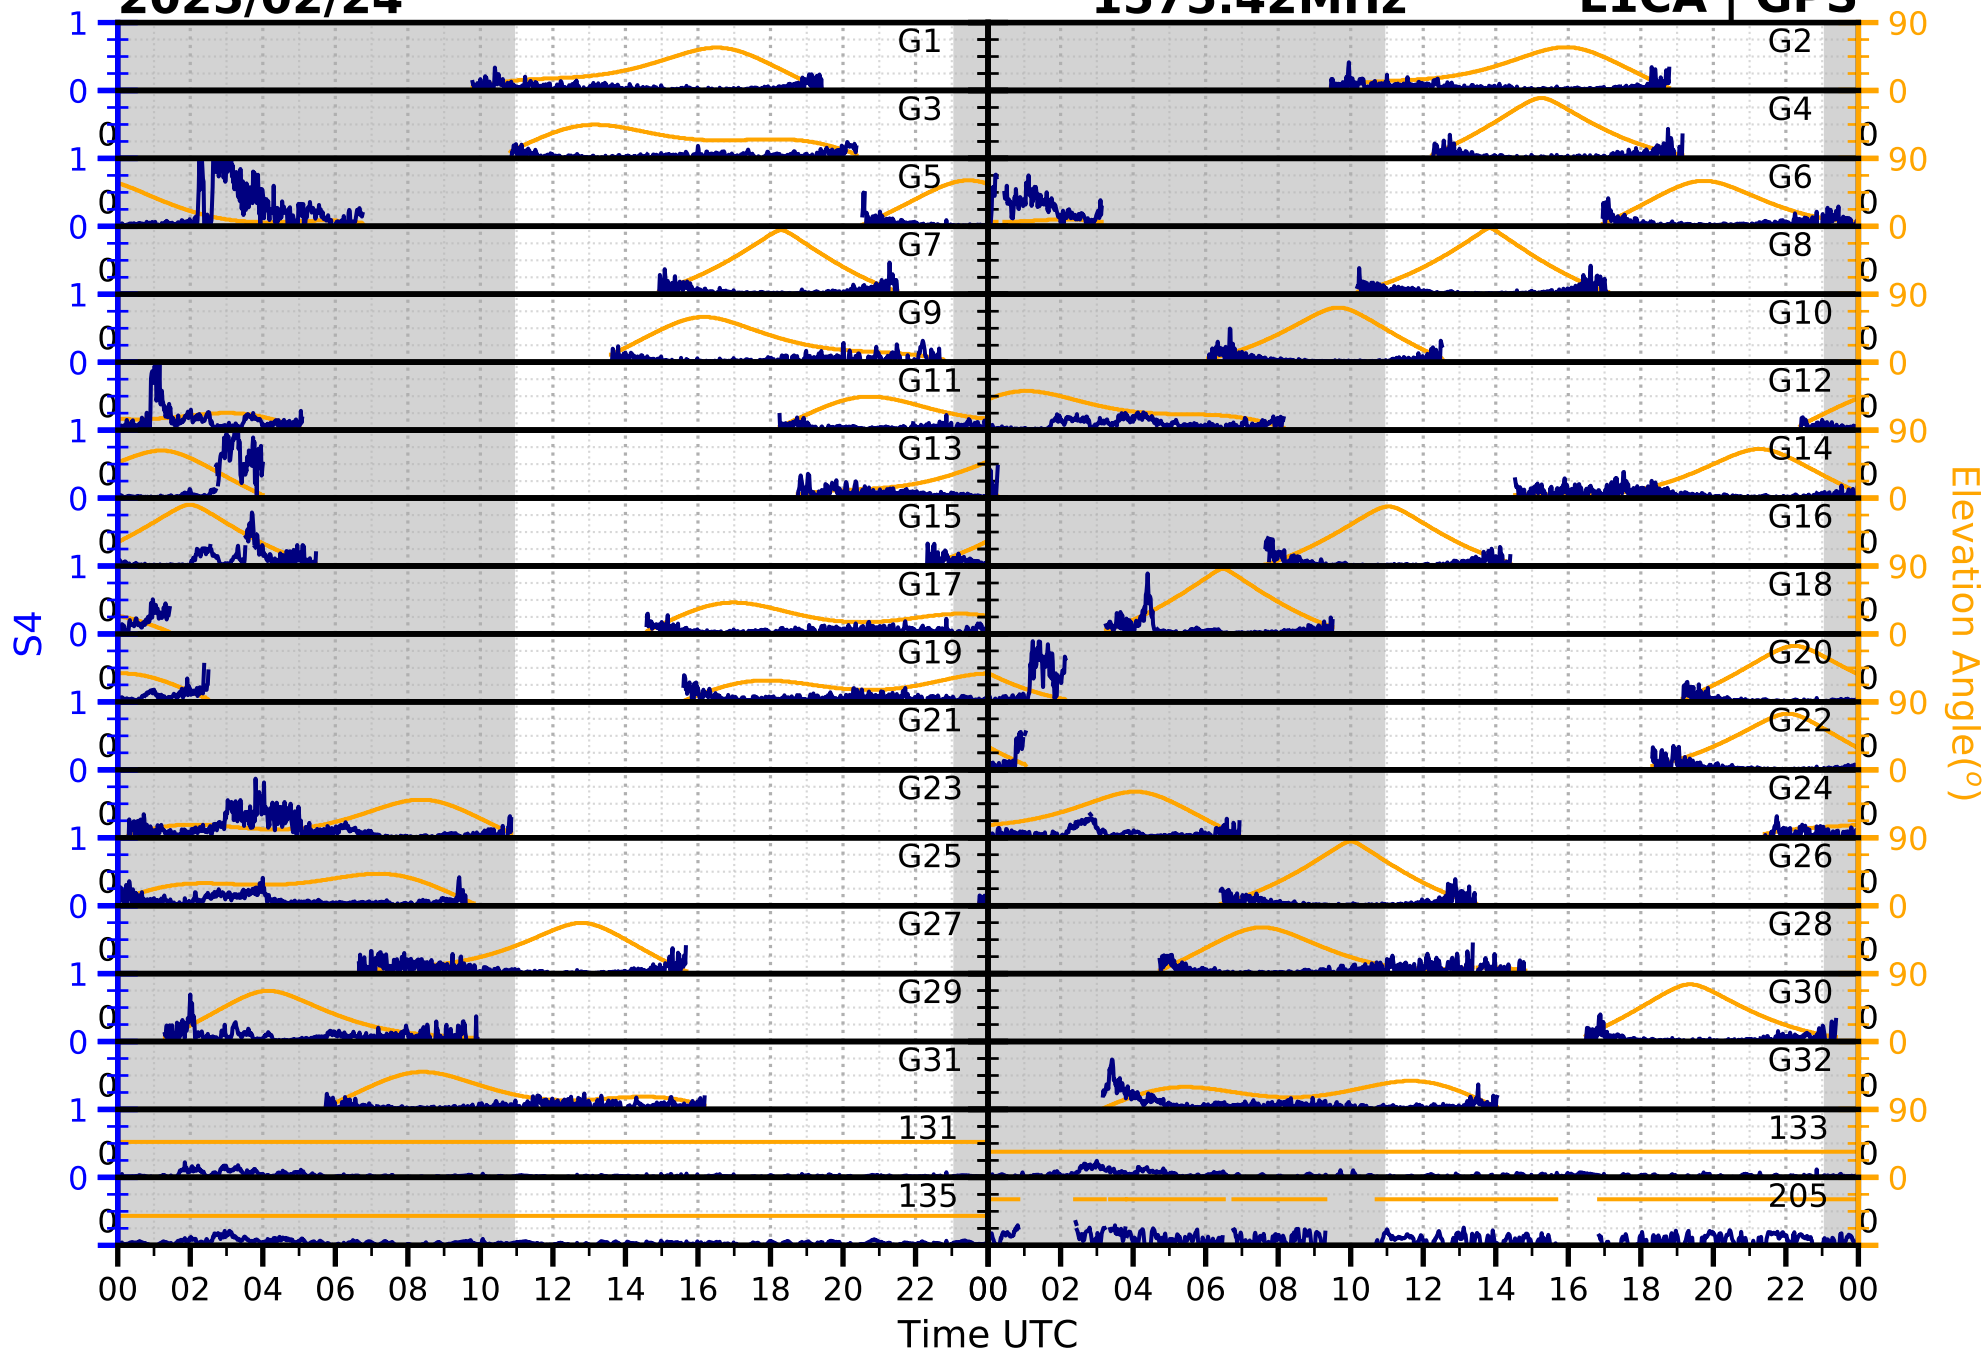

2025/02/24

S4

1575.42MHz

L1CA | GPS

2025/02/24

S4

1575.42MHz

L1BC | GALILEO

2025/02/24

S4

1602MHz

L1CA | GLONASS