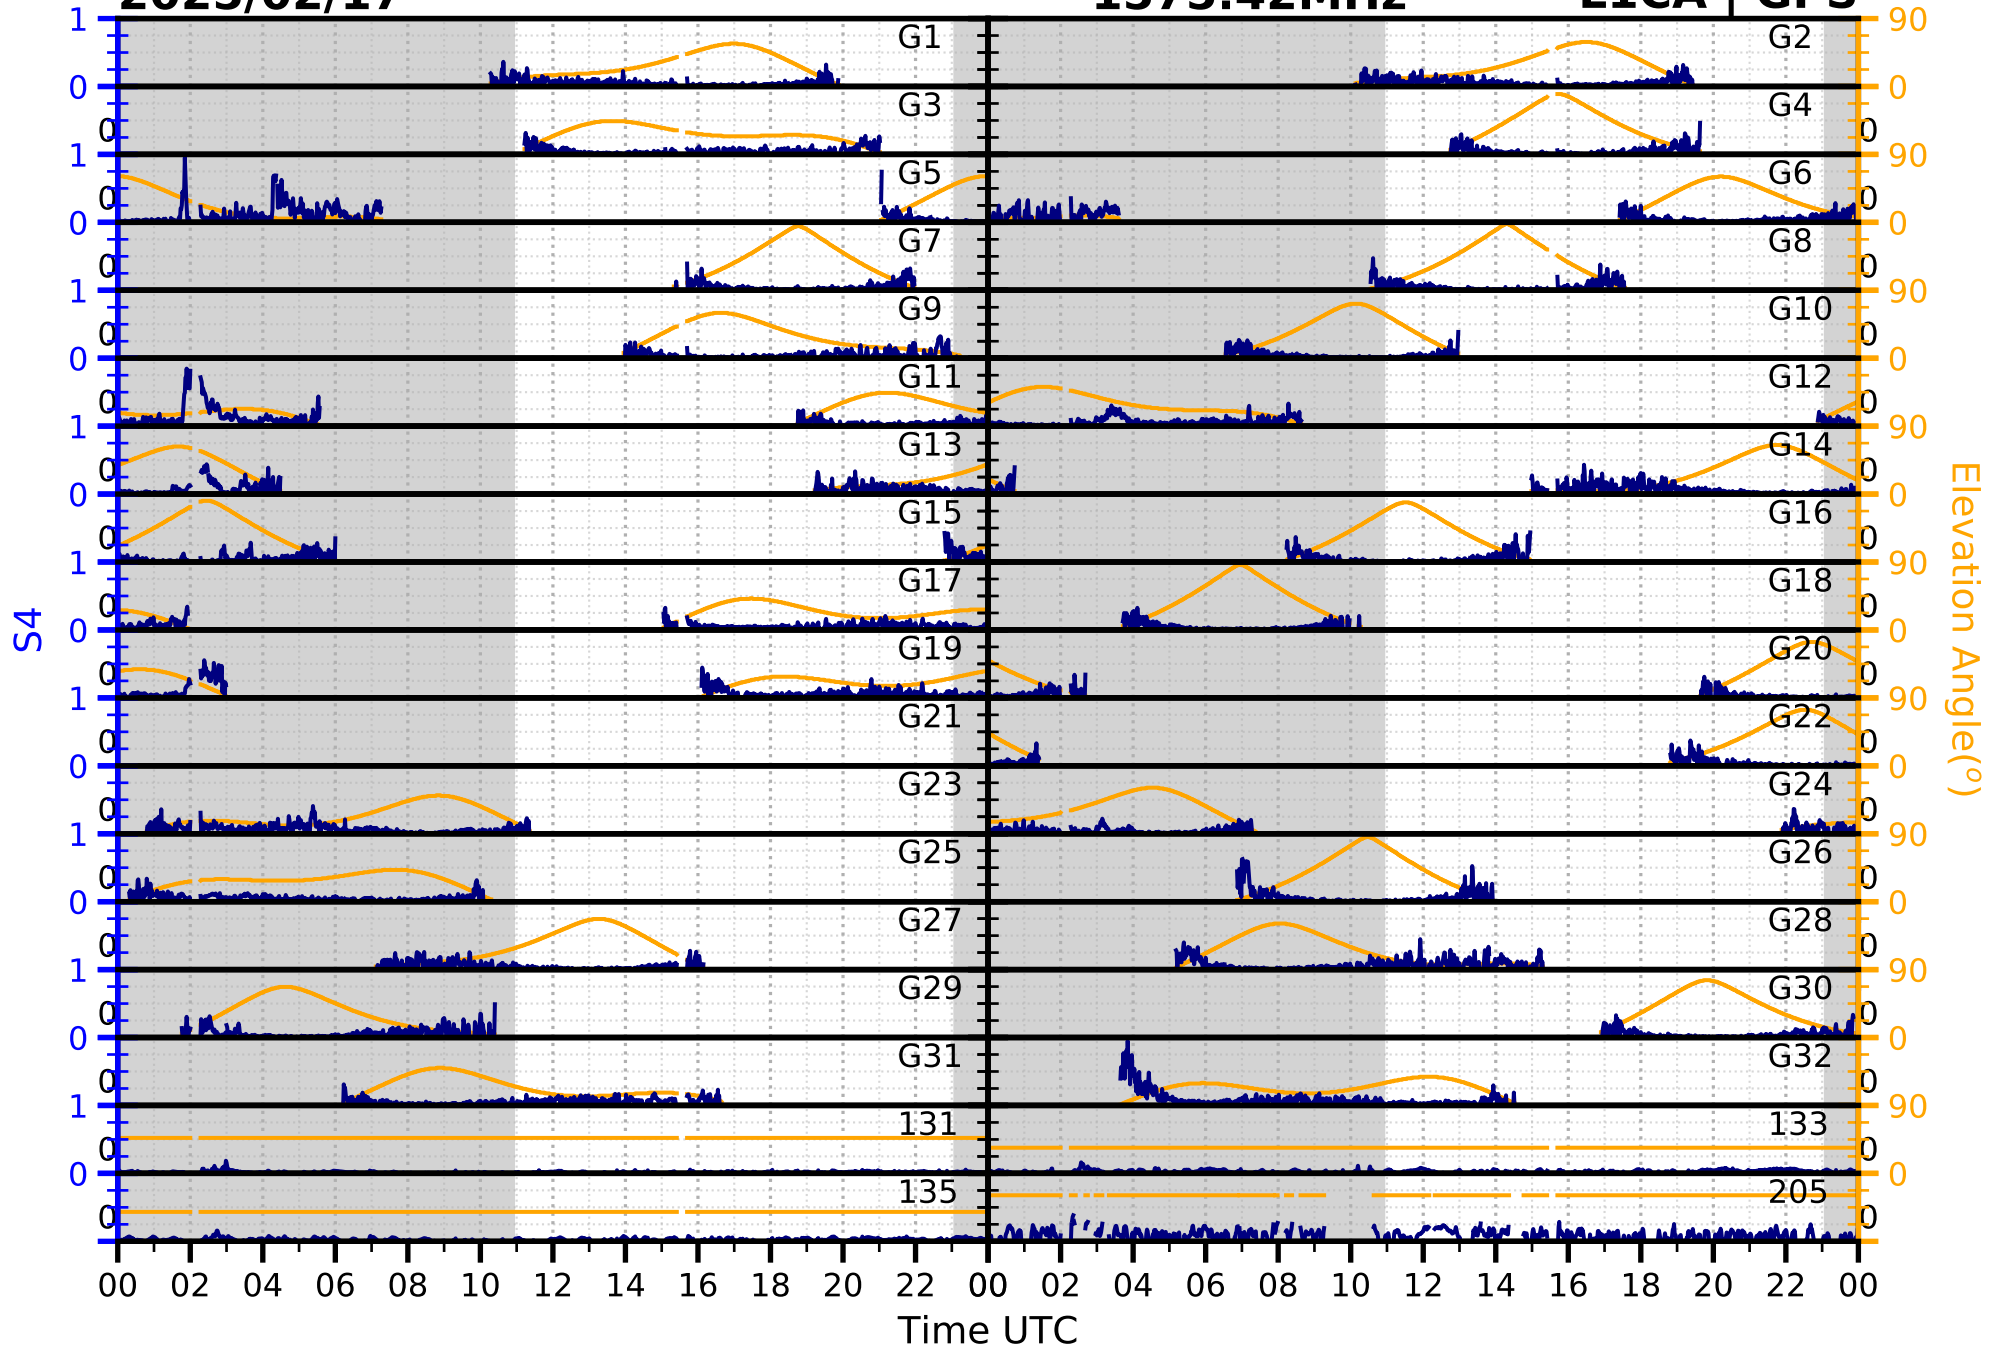

2025/02/17

S4

1575.42MHz

L1CA | GPS

2025/02/17

S4

1575.42MHz

L1BC | GALILEO

2025/02/17

S4

1602MHz

L1CA | GLONASS