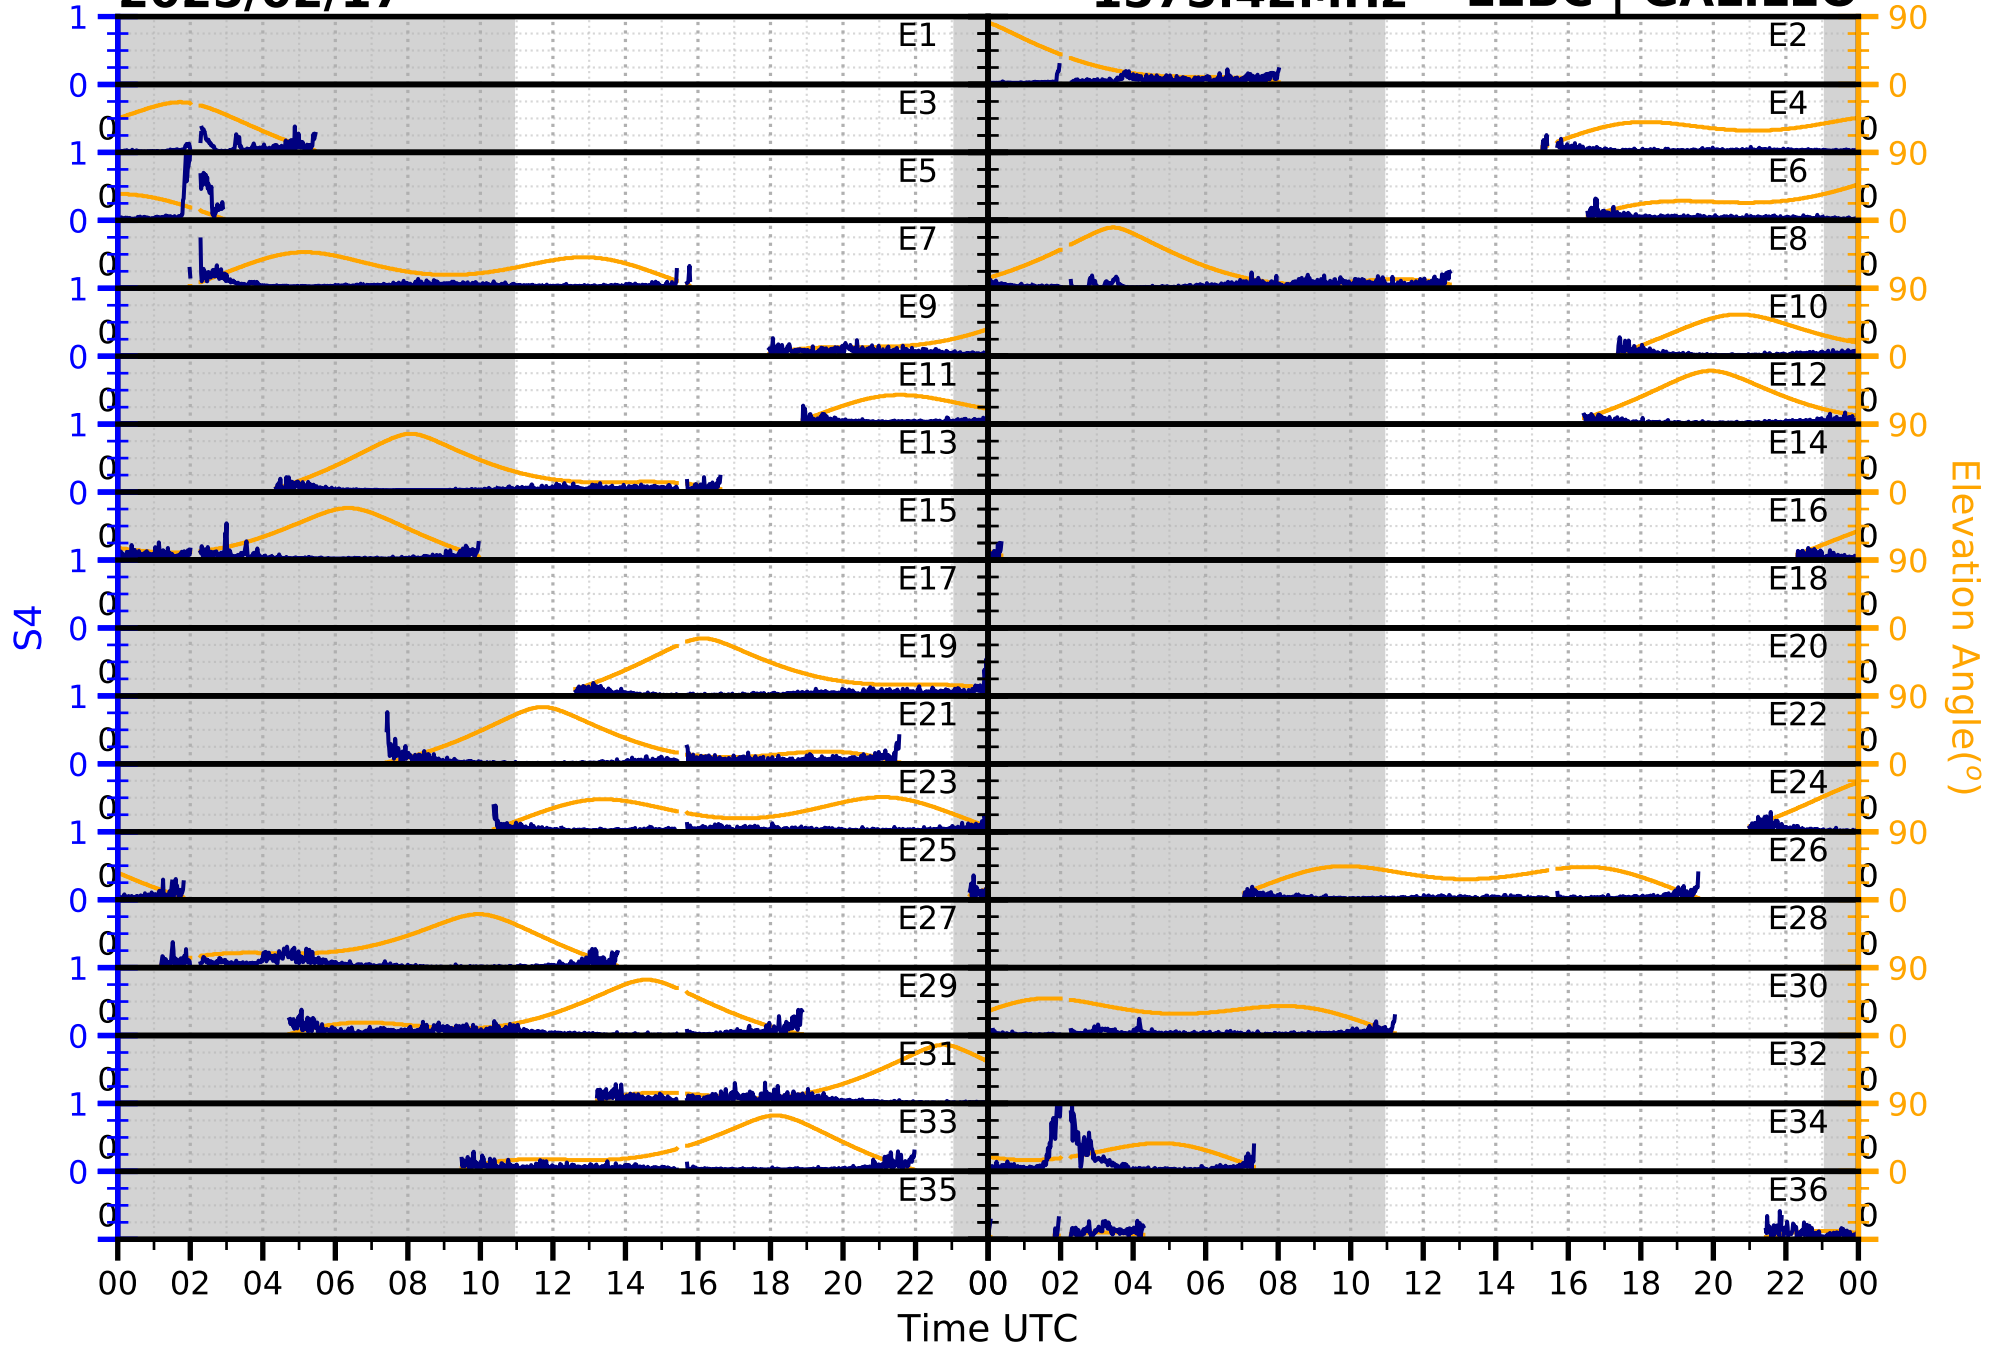

2025/02/17

S4

1575.42MHz

L1CA | GPS

2025/02/17

S4

1575.42MHz

L1BC | GALILEO

2025/02/17

S4

1602MHz

L1CA | GLONASS