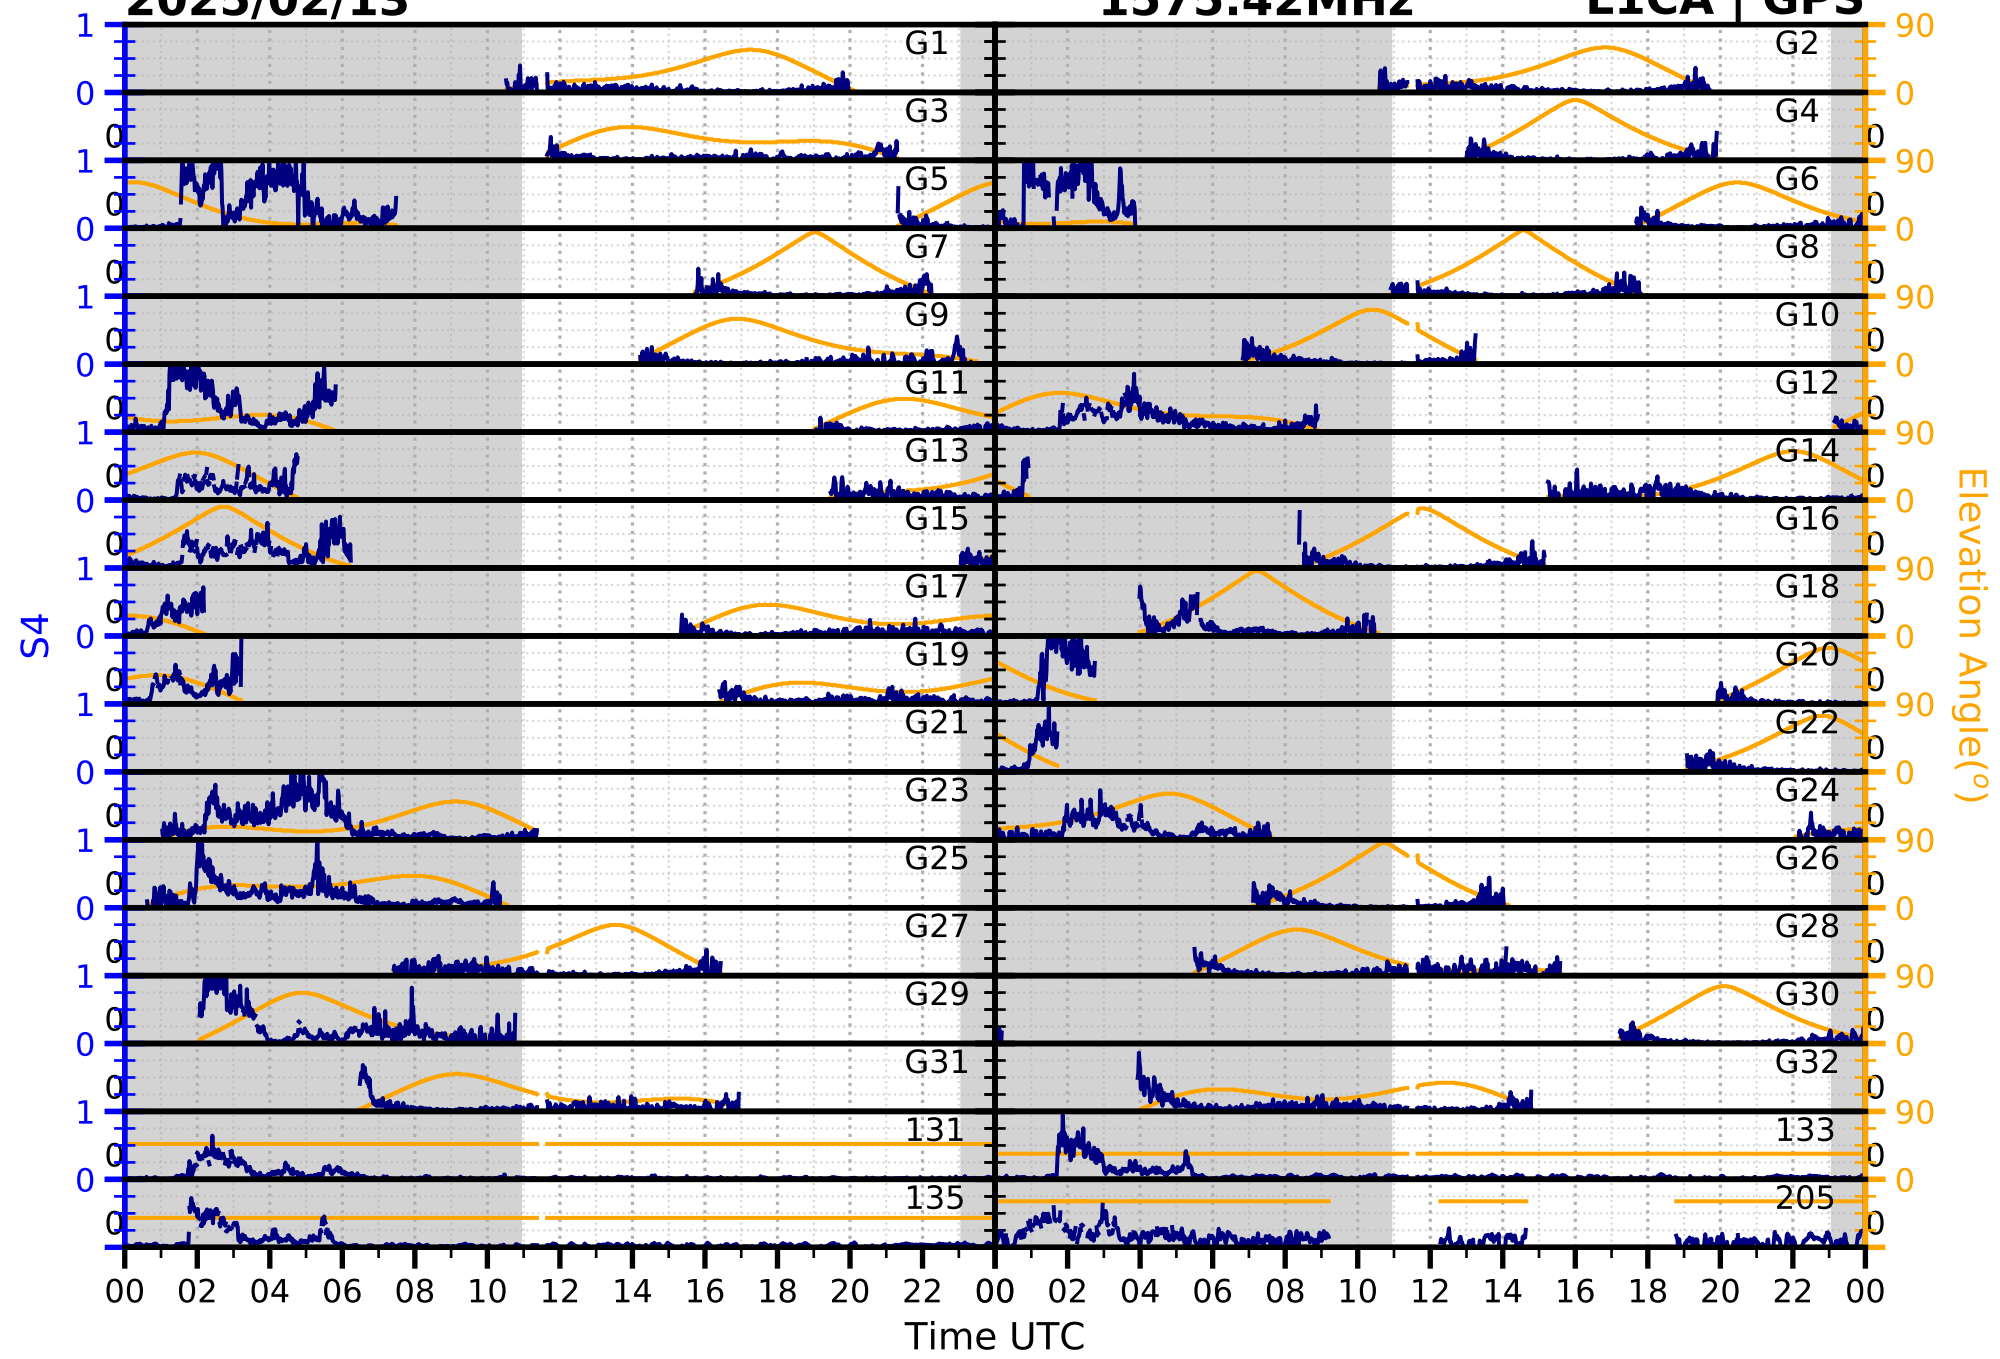

2025/02/13

S4

1575.42MHz

L1CA | GPS

2025/02/13

S4

1575.42MHz

L1BC | GALILEO

2025/02/13

S4

1602MHz

L1CA | GLONASS