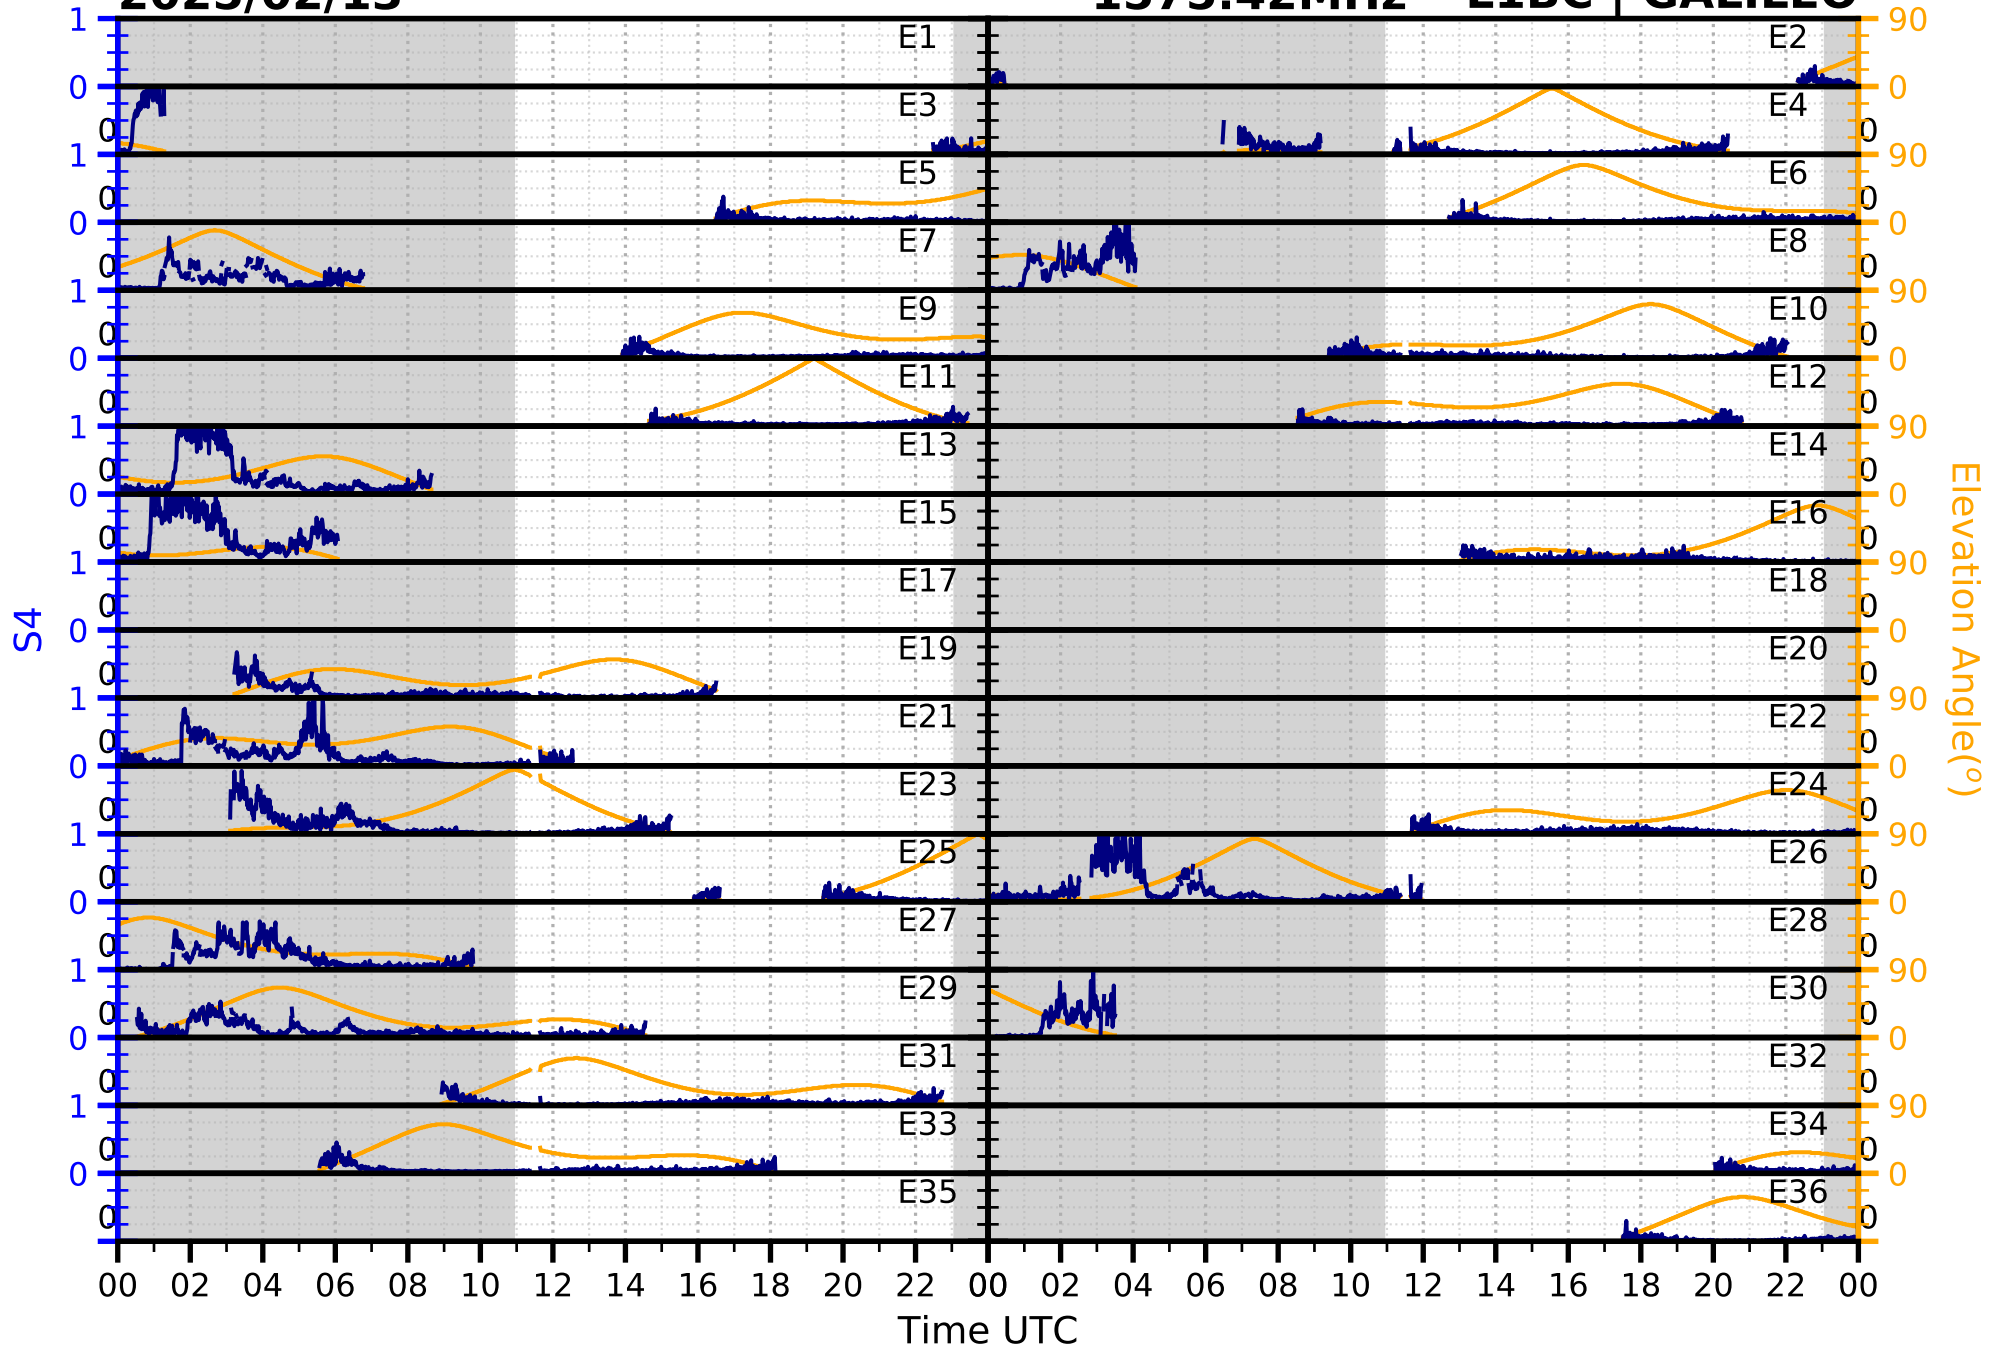

2025/02/13

S4

1575.42MHz

L1CA | GPS

2025/02/13

S4

1575.42MHz

L1BC | GALILEO

2025/02/13

S4

1602MHz

L1CA | GLONASS