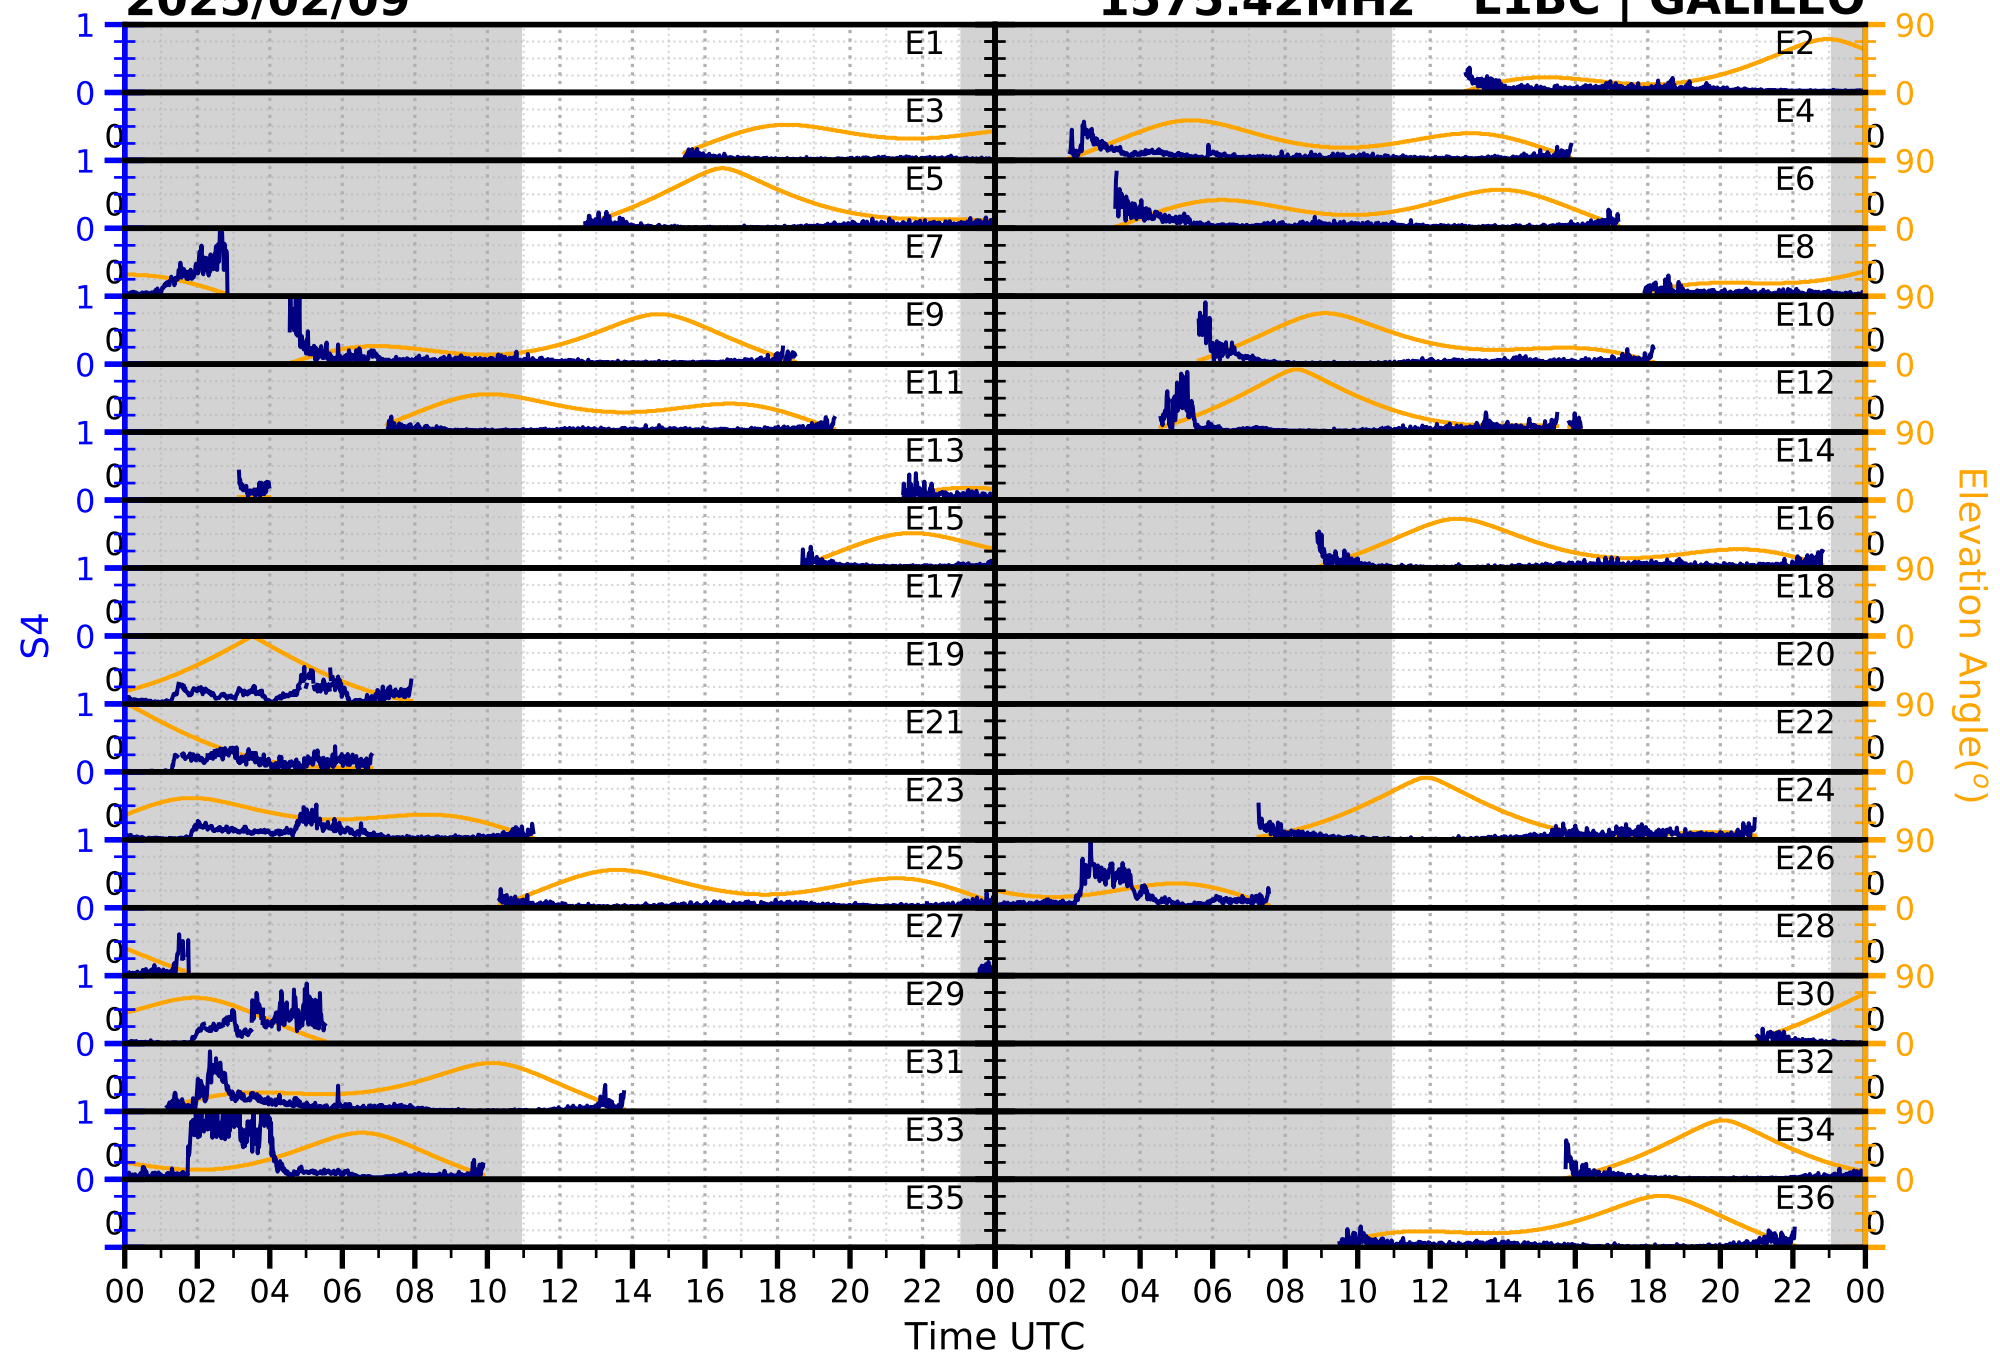

2025/02/09

S4

1575.42MHz

L1CA | GPS

2025/02/09

S4

1575.42MHz

L1BC | GALILEO

2025/02/09

S4

1602MHz

L1CA | GLONASS