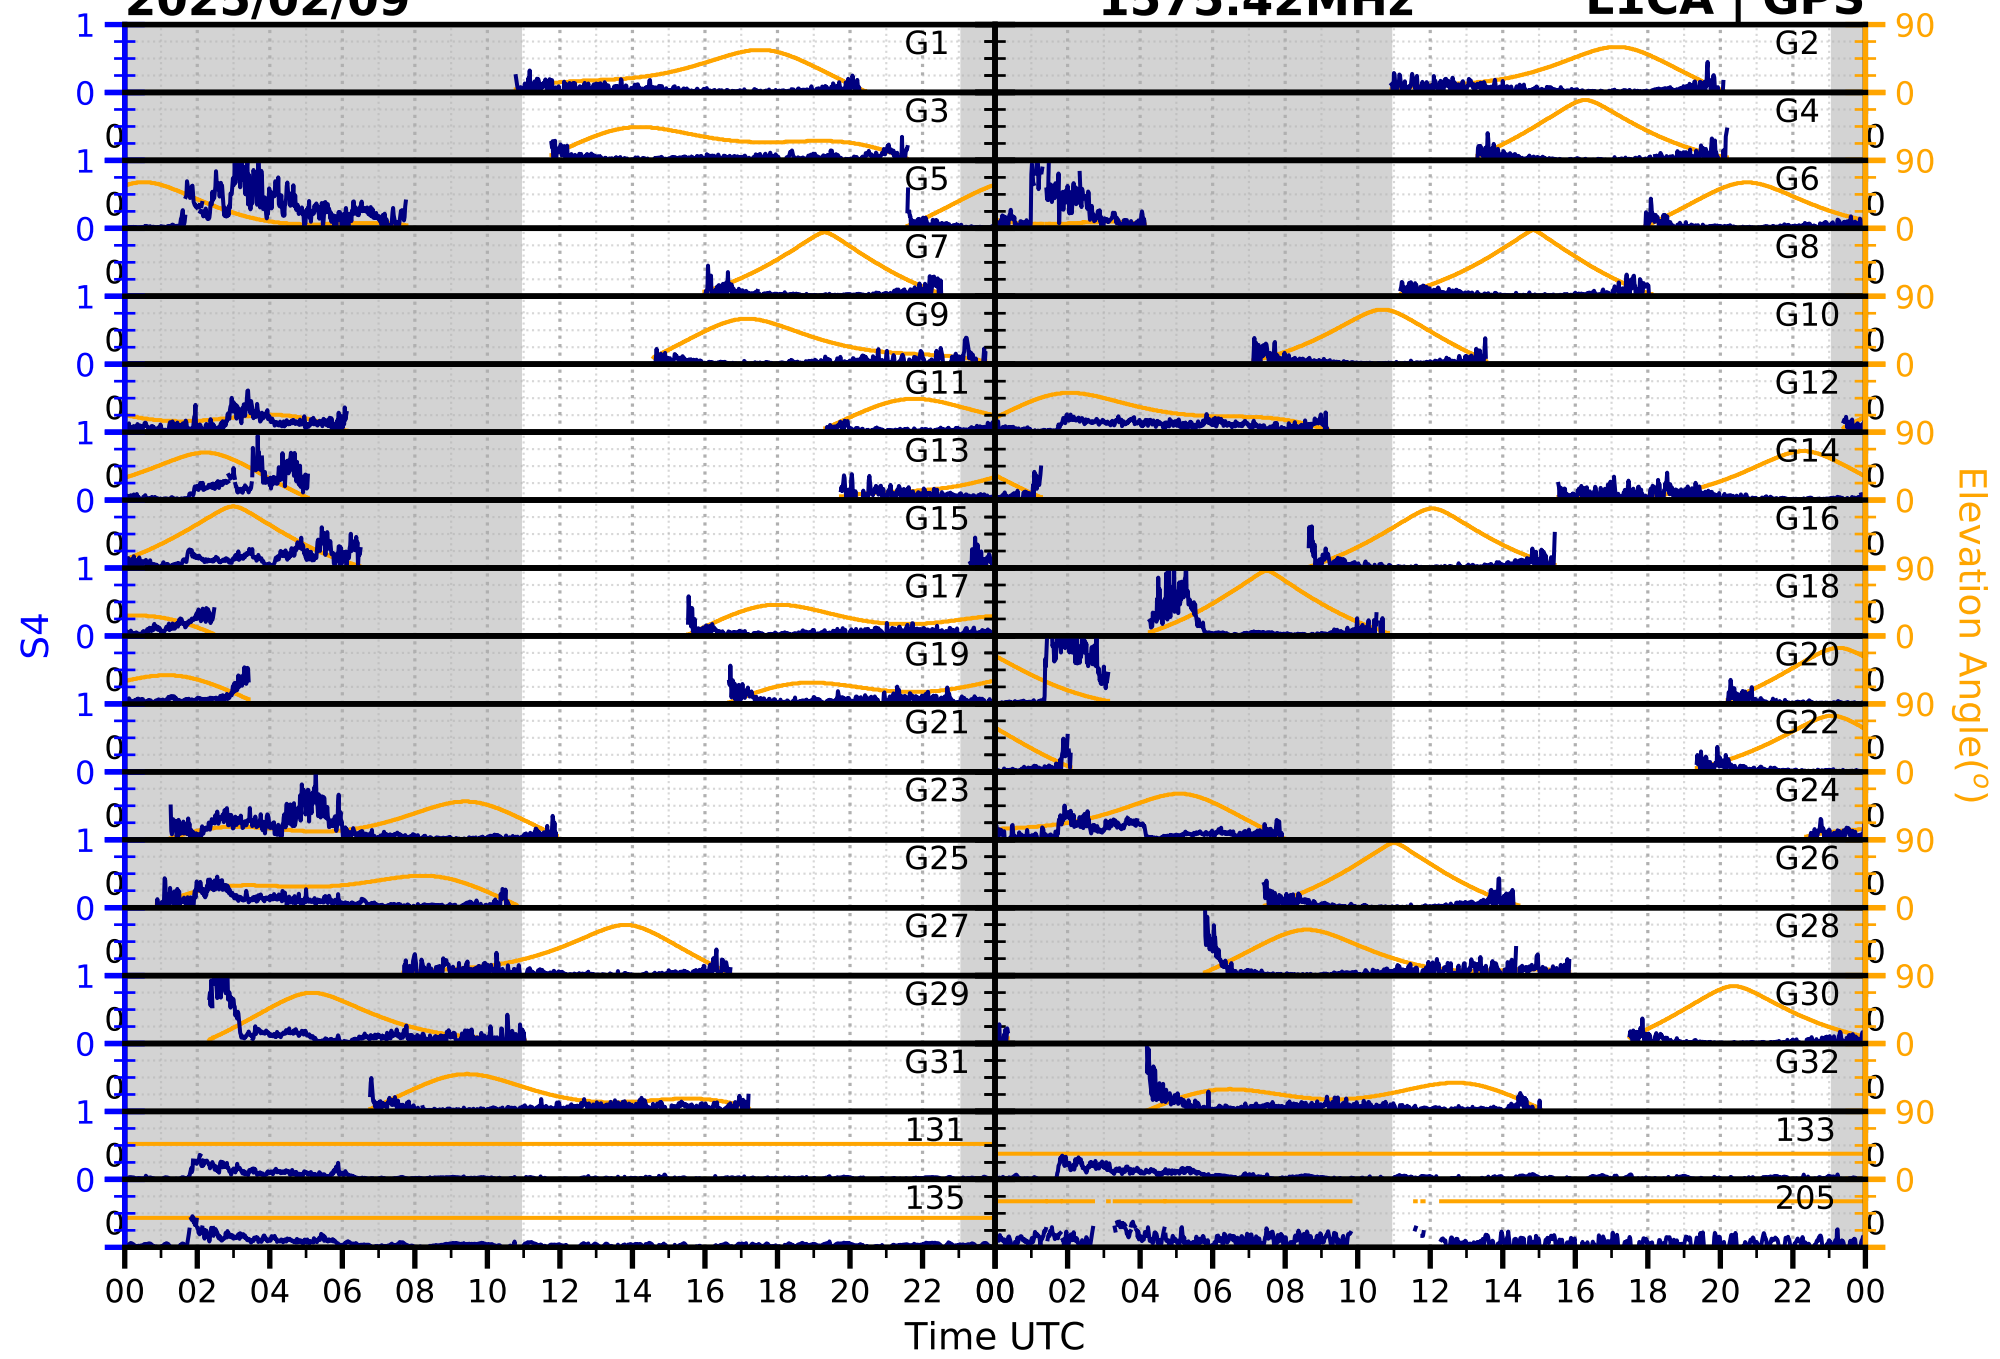

2025/02/09

S4

1575.42MHz

L1CA | GPS

2025/02/09

S4

1575.42MHz

L1BC | GALILEO

2025/02/09

S4

1602MHz

L1CA | GLONASS