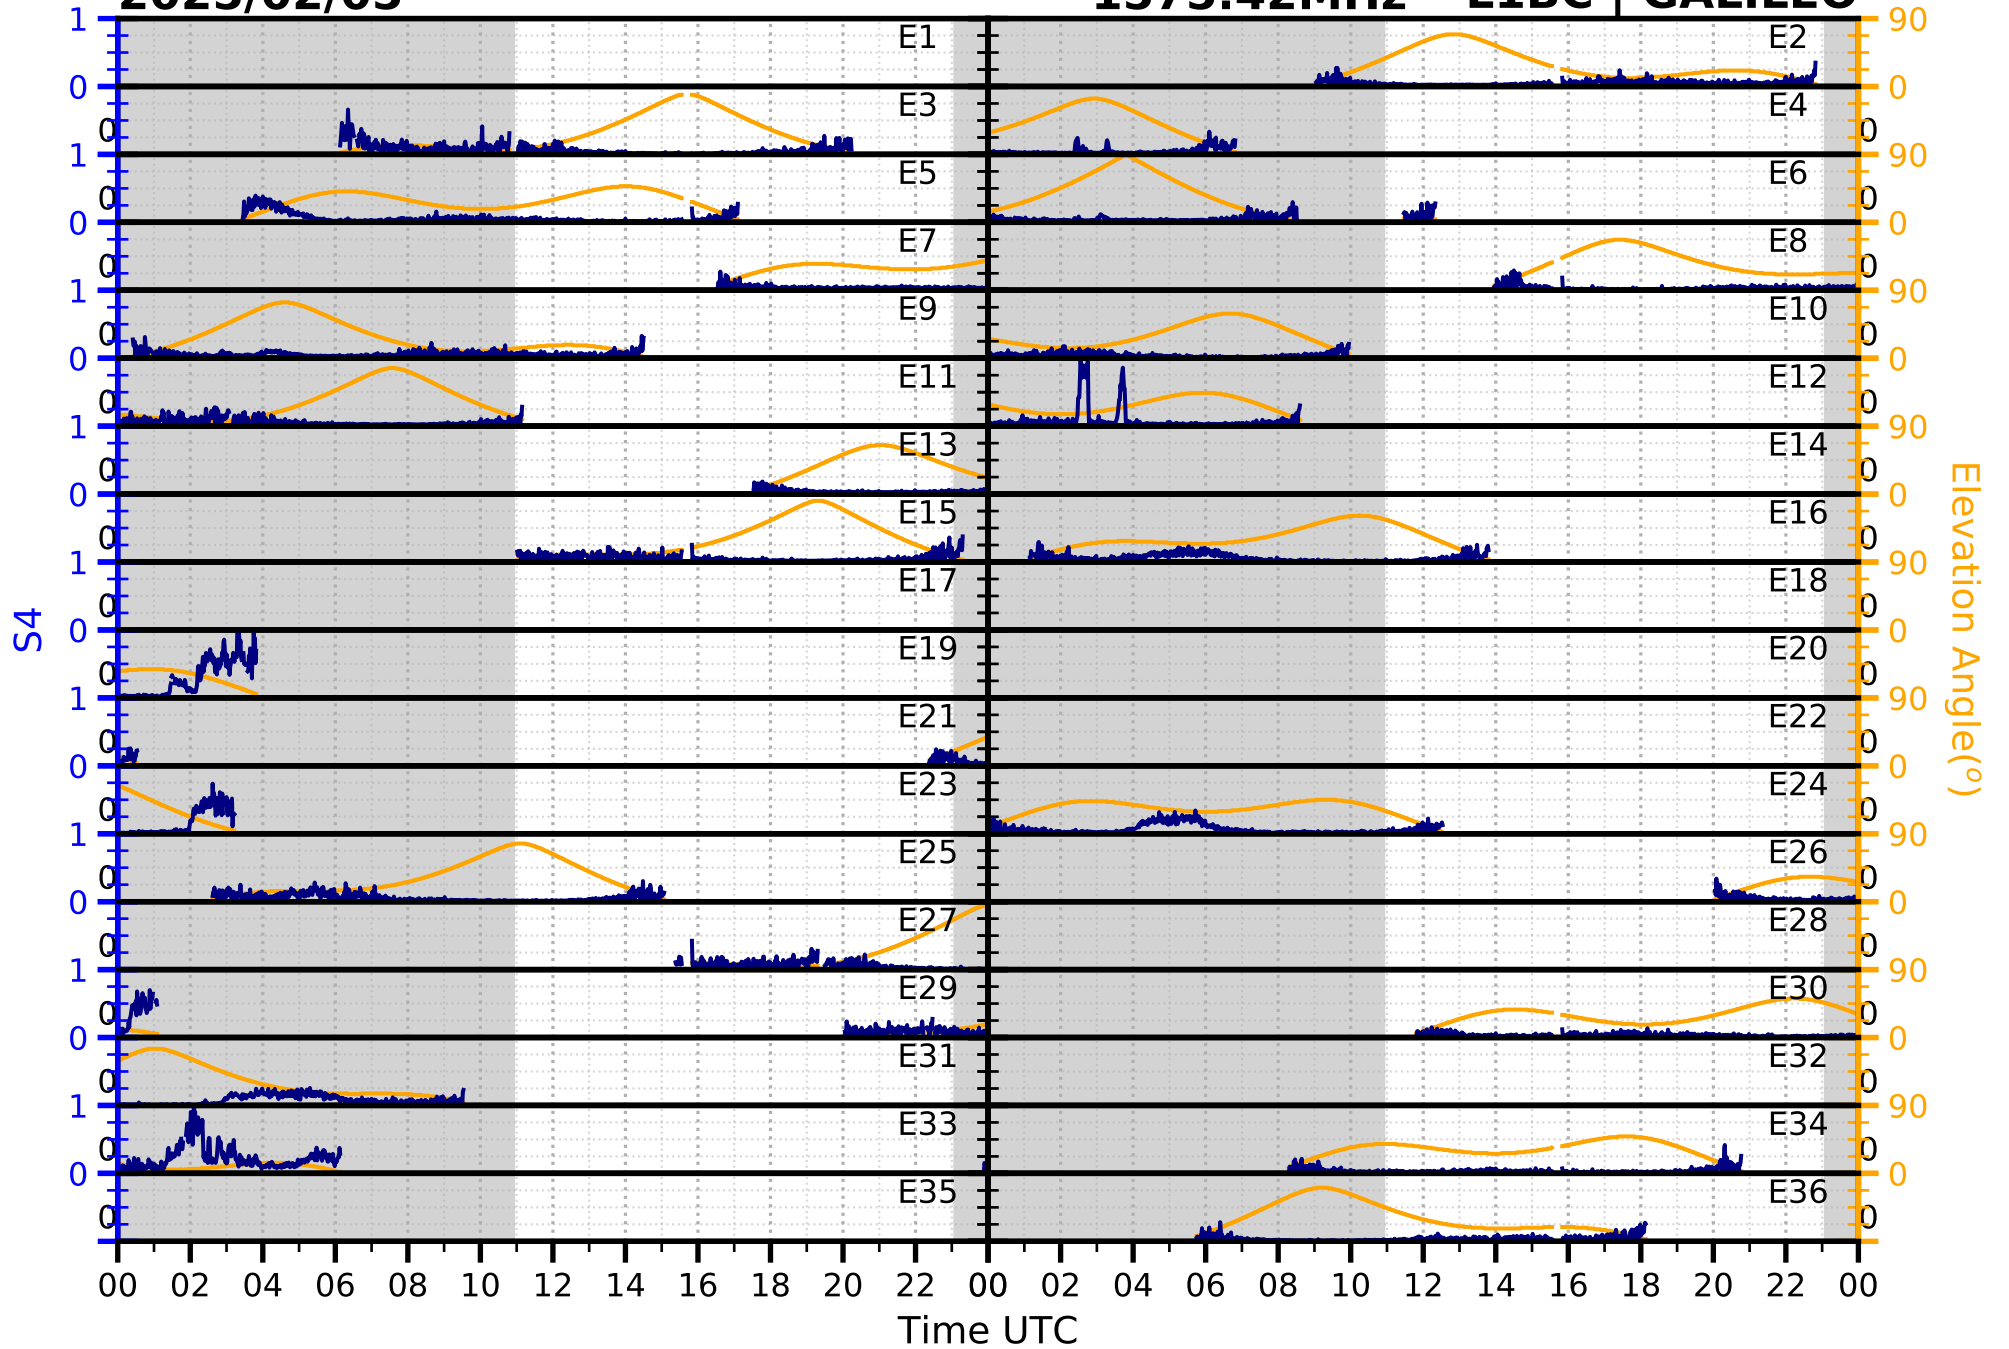

2025/02/05

S4

1575.42MHz

L1CA | GPS

2025/02/05

S4

1575.42MHz

L1BC | GALILEO

2025/02/05

S4

1602MHz

L1CA | GLONASS