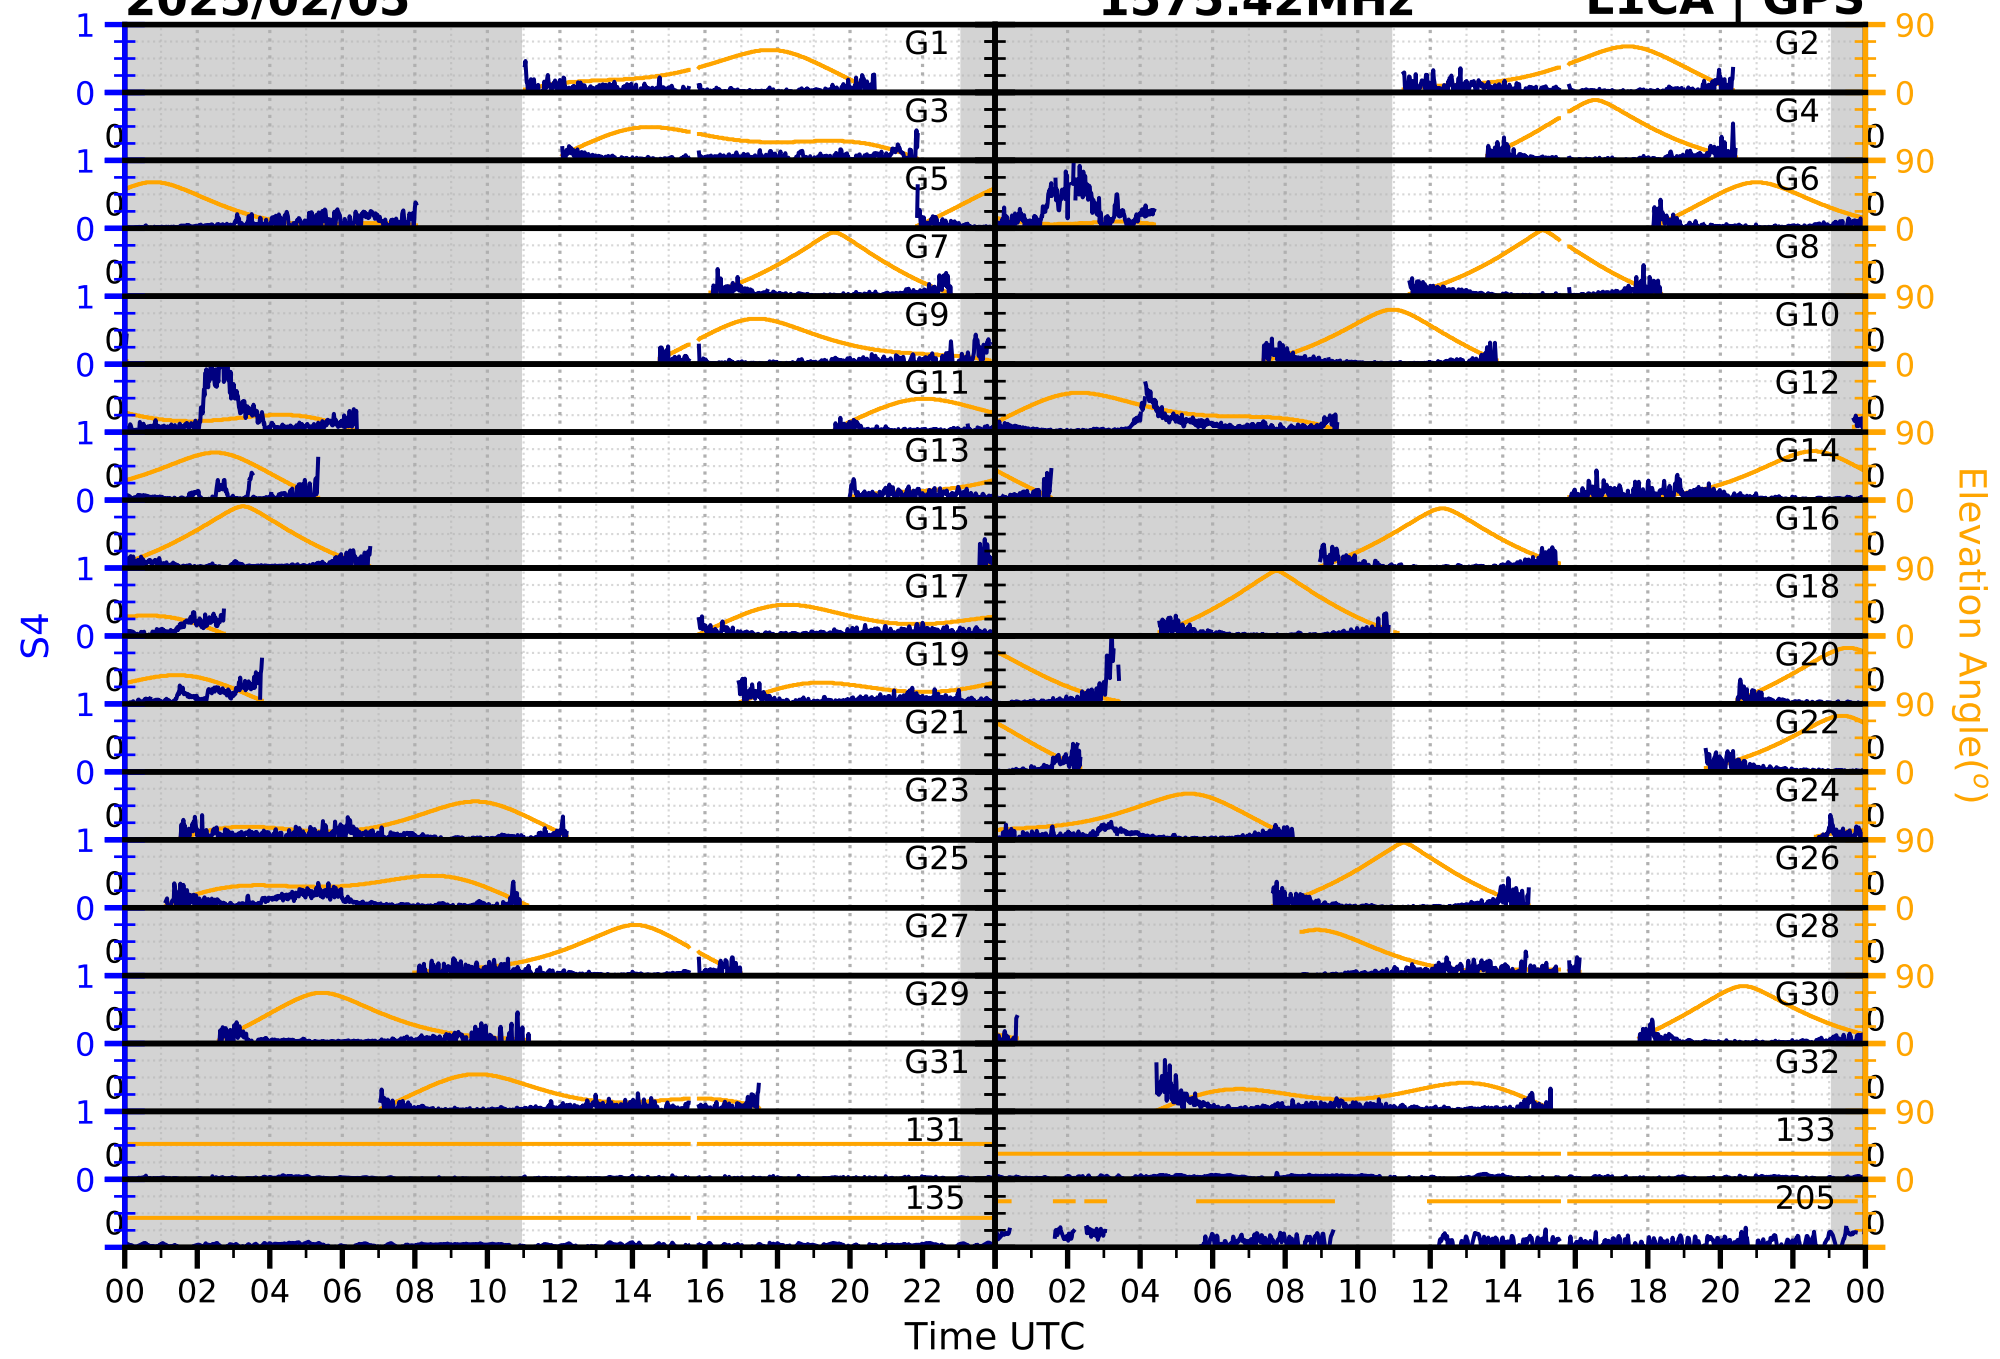

2025/02/05

S4

1575.42MHz

L1CA | GPS

2025/02/05

S4

1575.42MHz

L1BC | GALILEO

2025/02/05

S4

1602MHz

L1CA | GLONASS