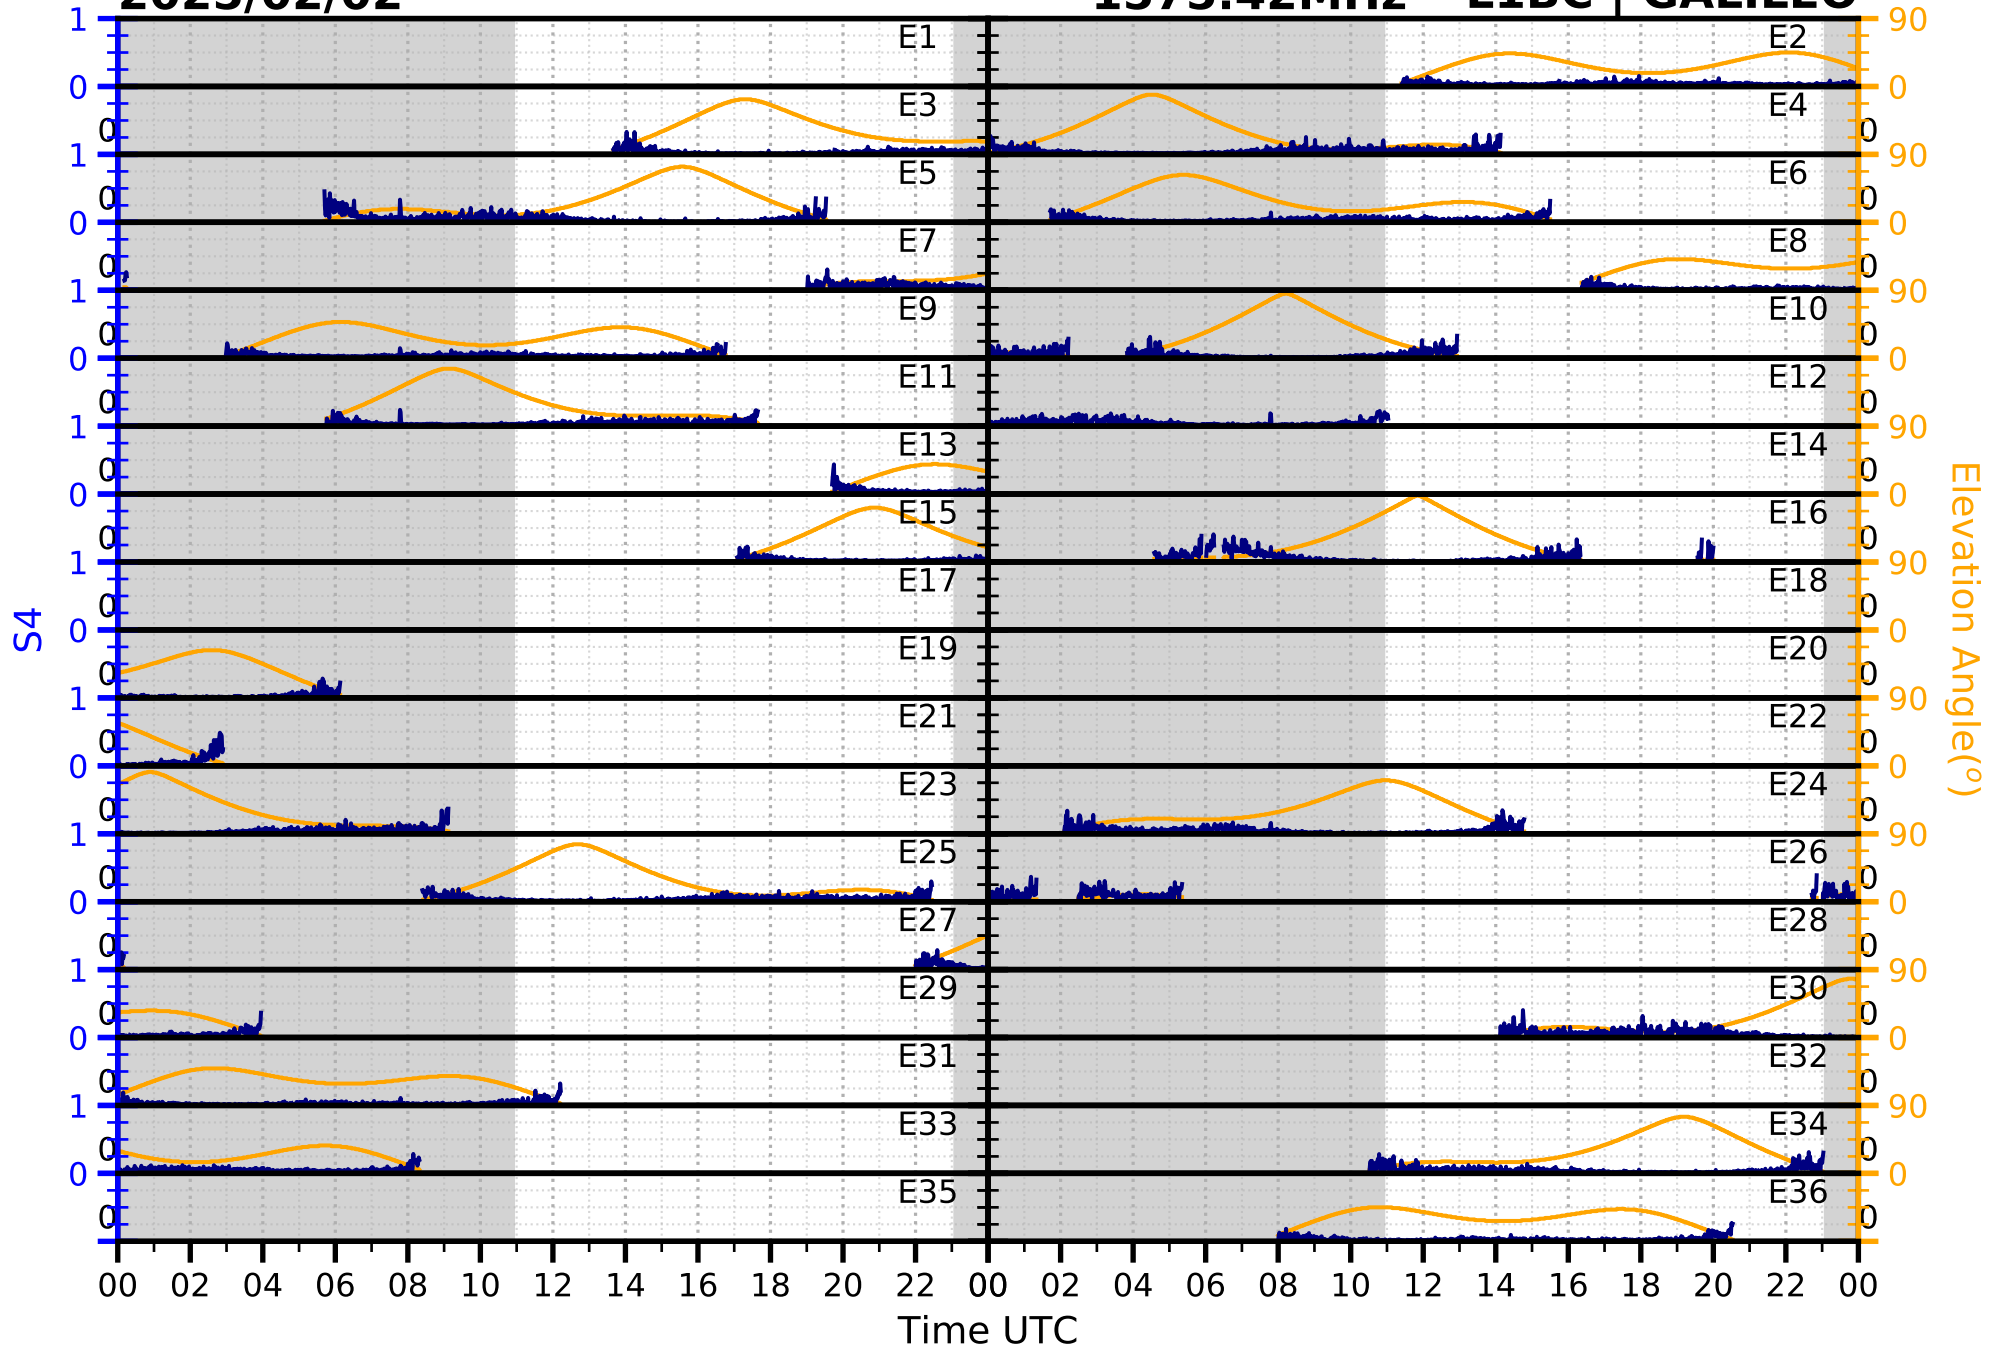

2025/02/02

S4

1575.42MHz

L1CA | GPS

2025/02/02

S4

1575.42MHz

L1BC | GALILEO

2025/02/02

S4

1602MHz

L1CA | GLONASS