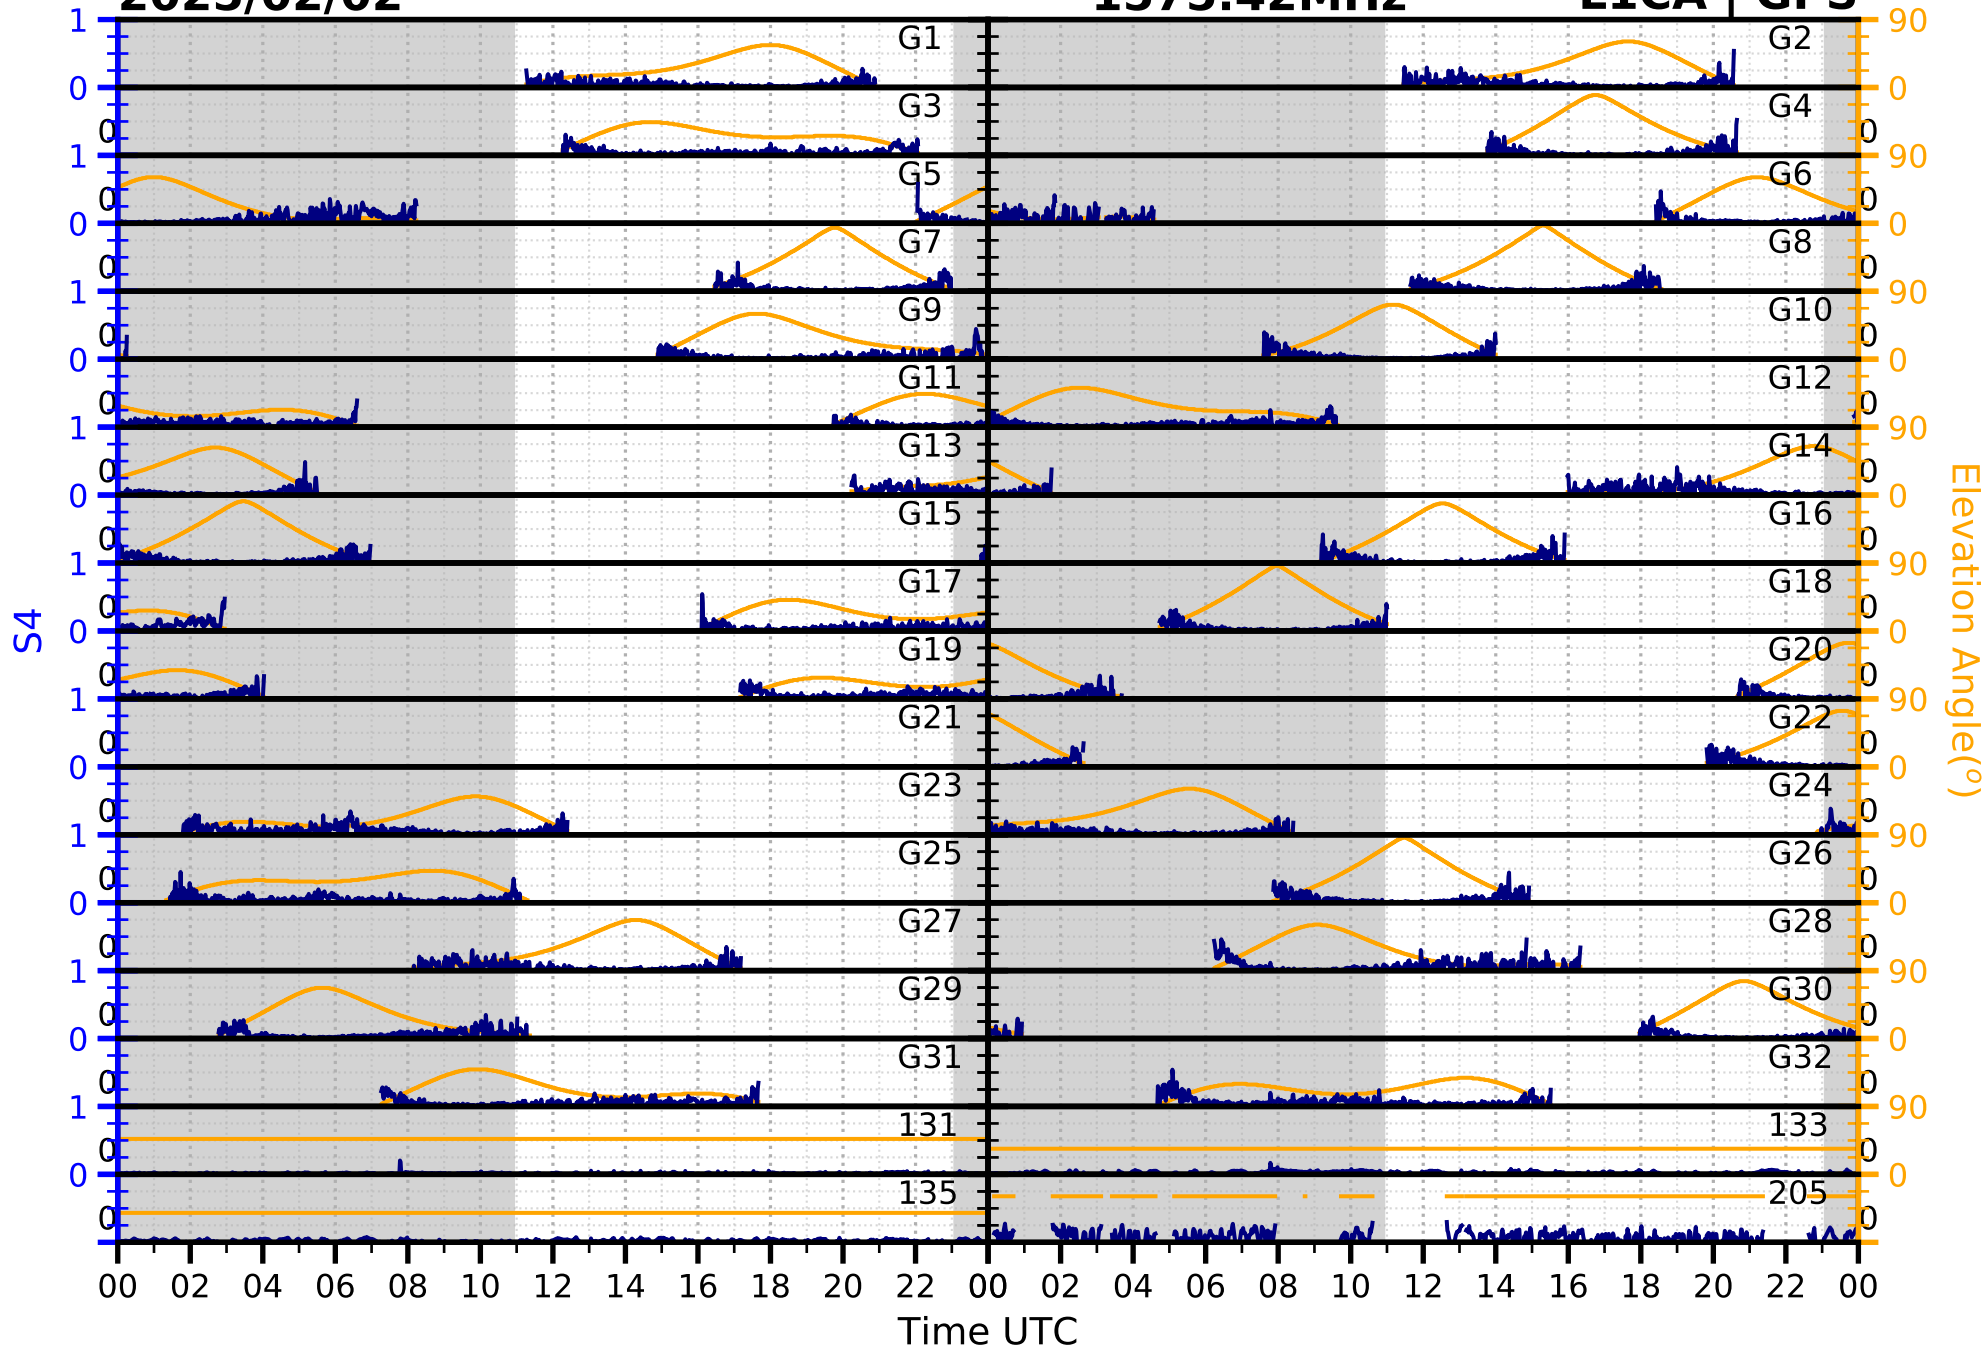

2025/02/02

S4

1575.42MHz

L1CA | GPS

2025/02/02

S4

1575.42MHz

L1BC | GALILEO

2025/02/02

S4

1602MHz

L1CA | GLONASS