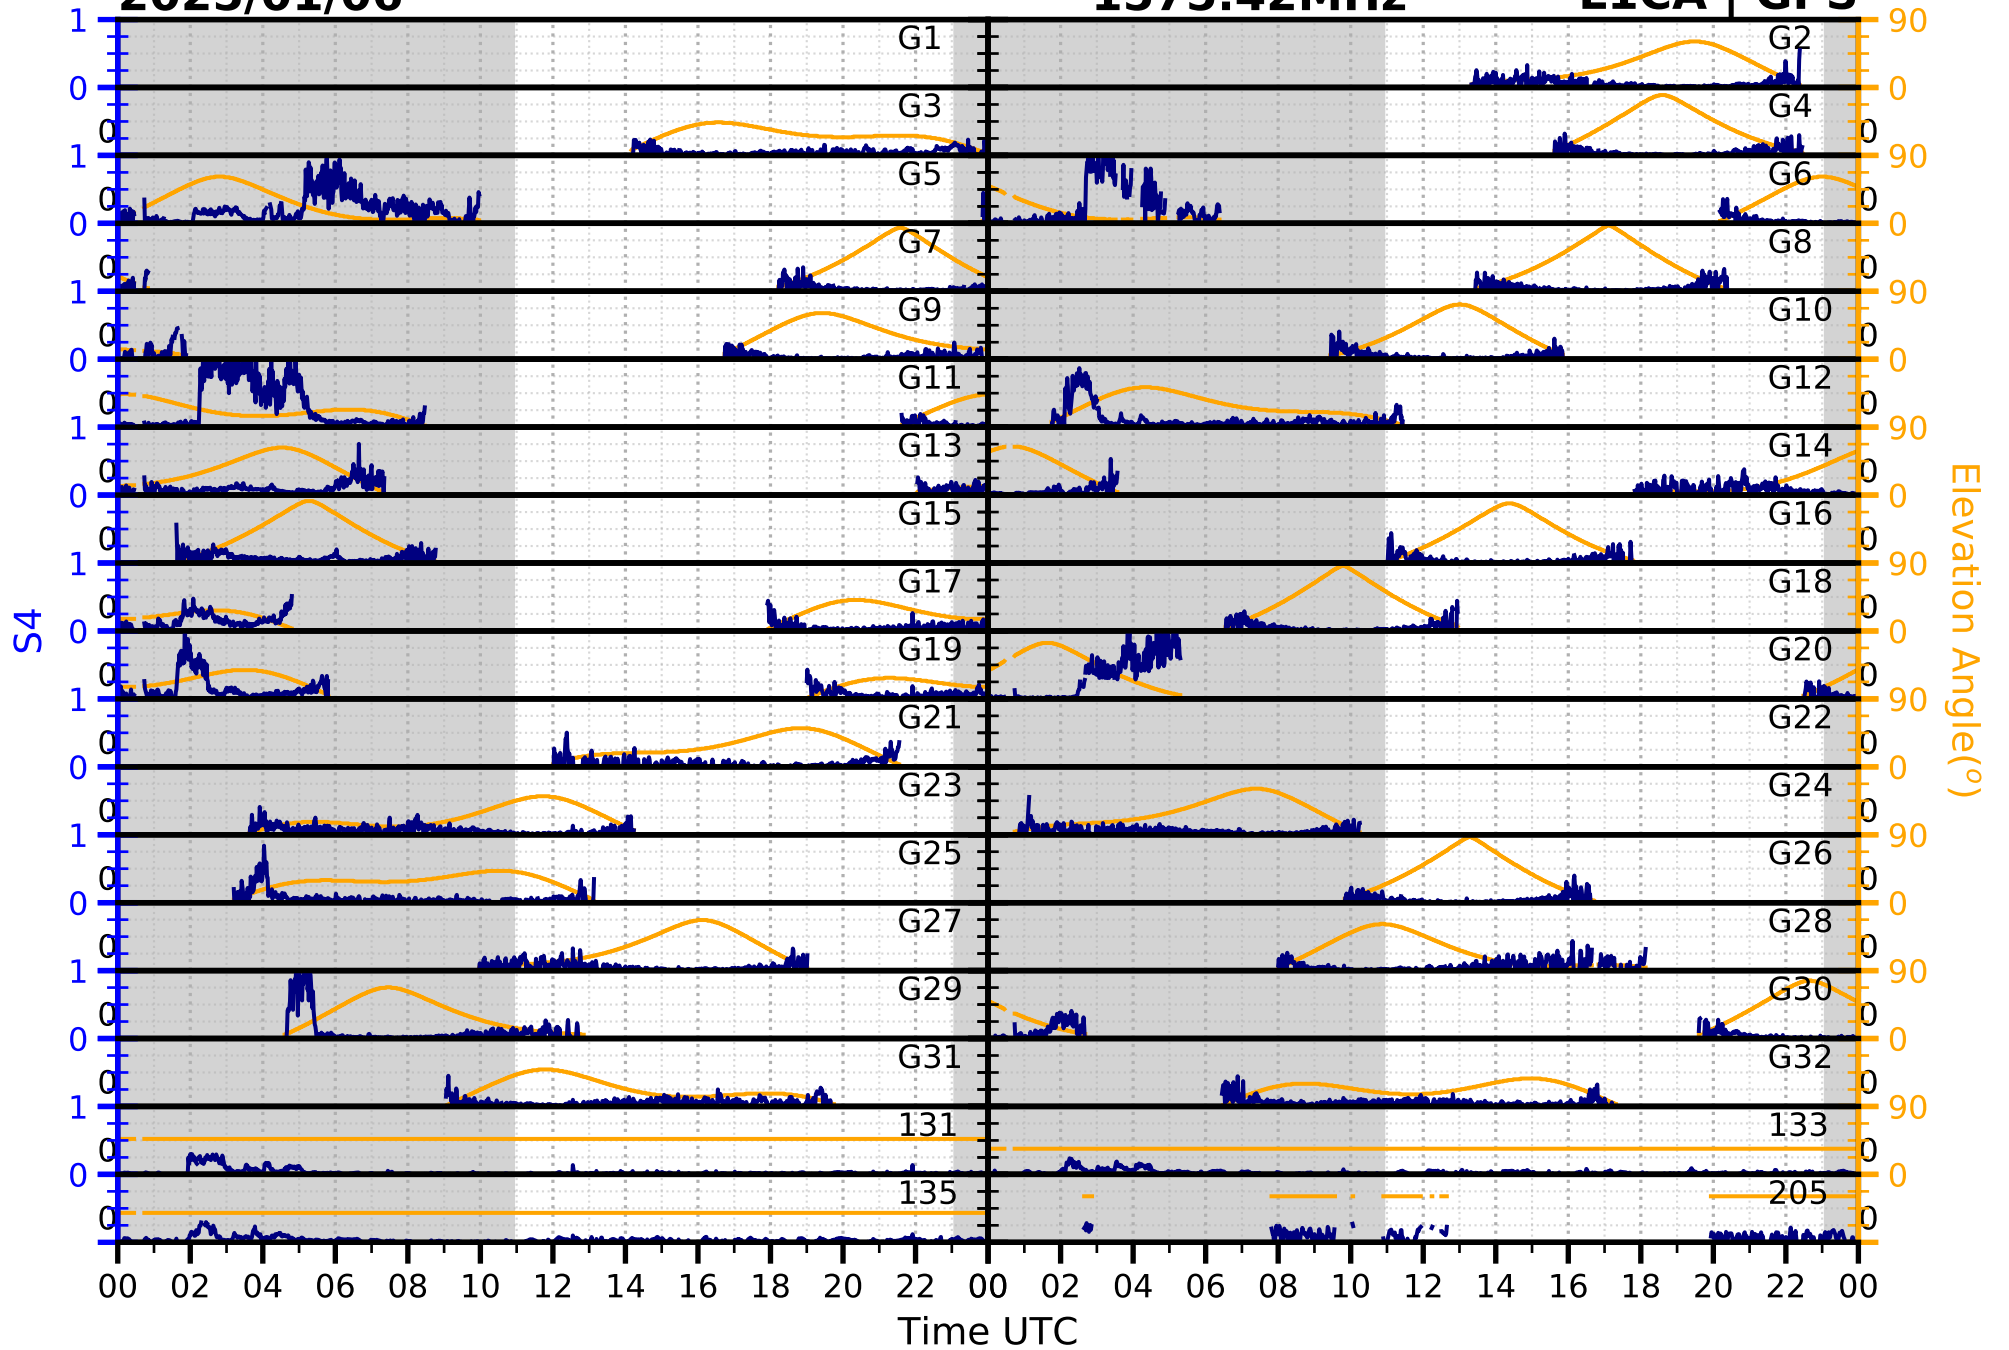

2025/01/06

S4

1575.42MHz

L1CA | GPS

2025/01/06

S4

1575.42MHz

L1BC | GALILEO

2025/01/06

S4

1602MHz

L1CA | GLONASS