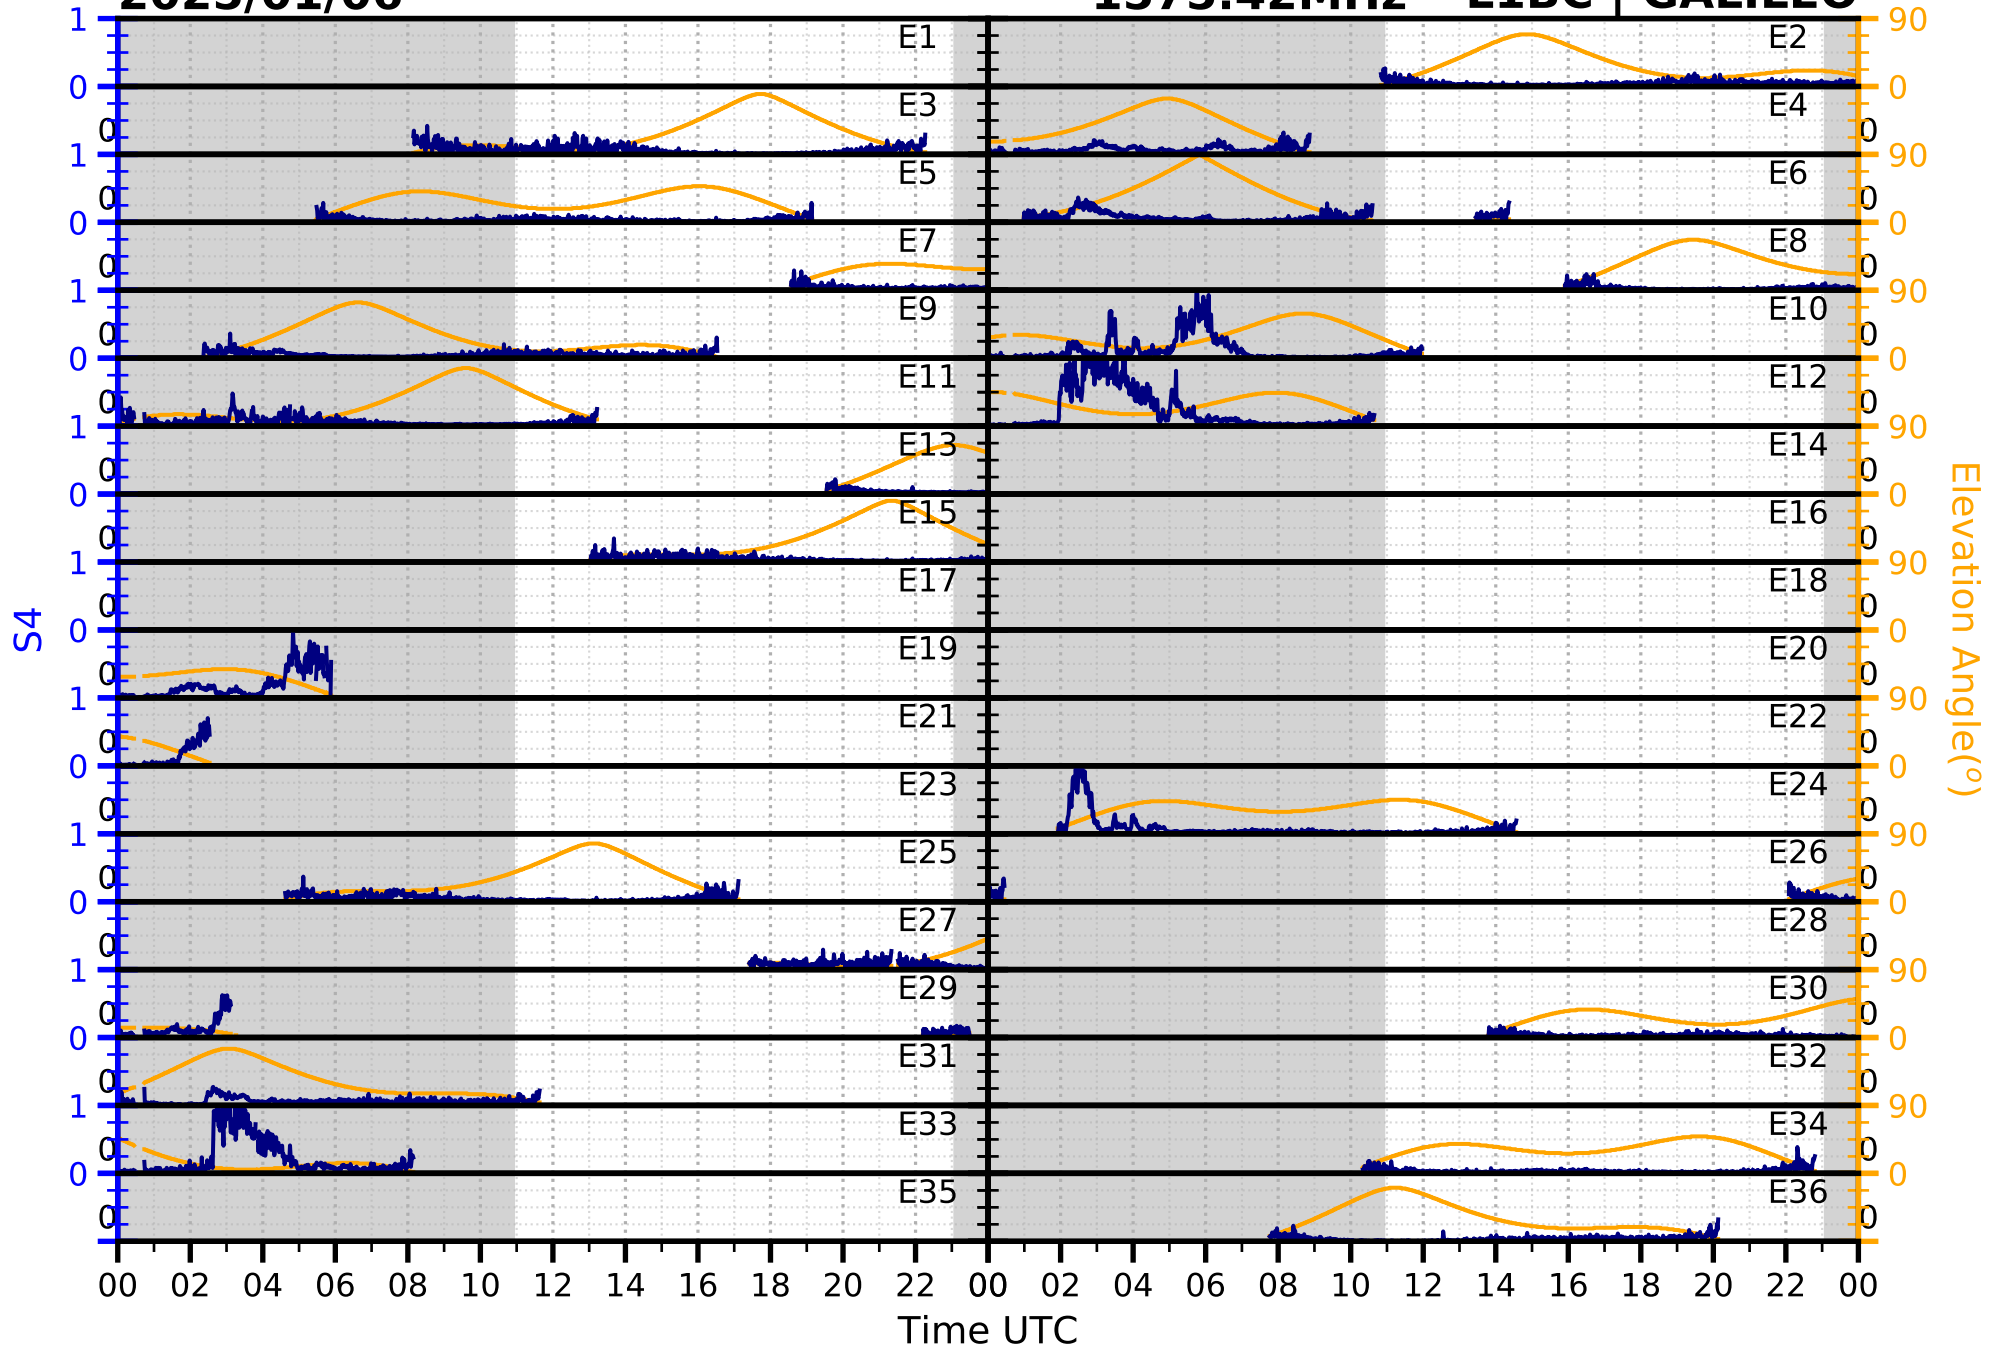

2025/01/06

S4

1575.42MHz

L1CA | GPS

2025/01/06

S4

1575.42MHz

L1BC | GALILEO

2025/01/06

S4

1602MHz

L1CA | GLONASS