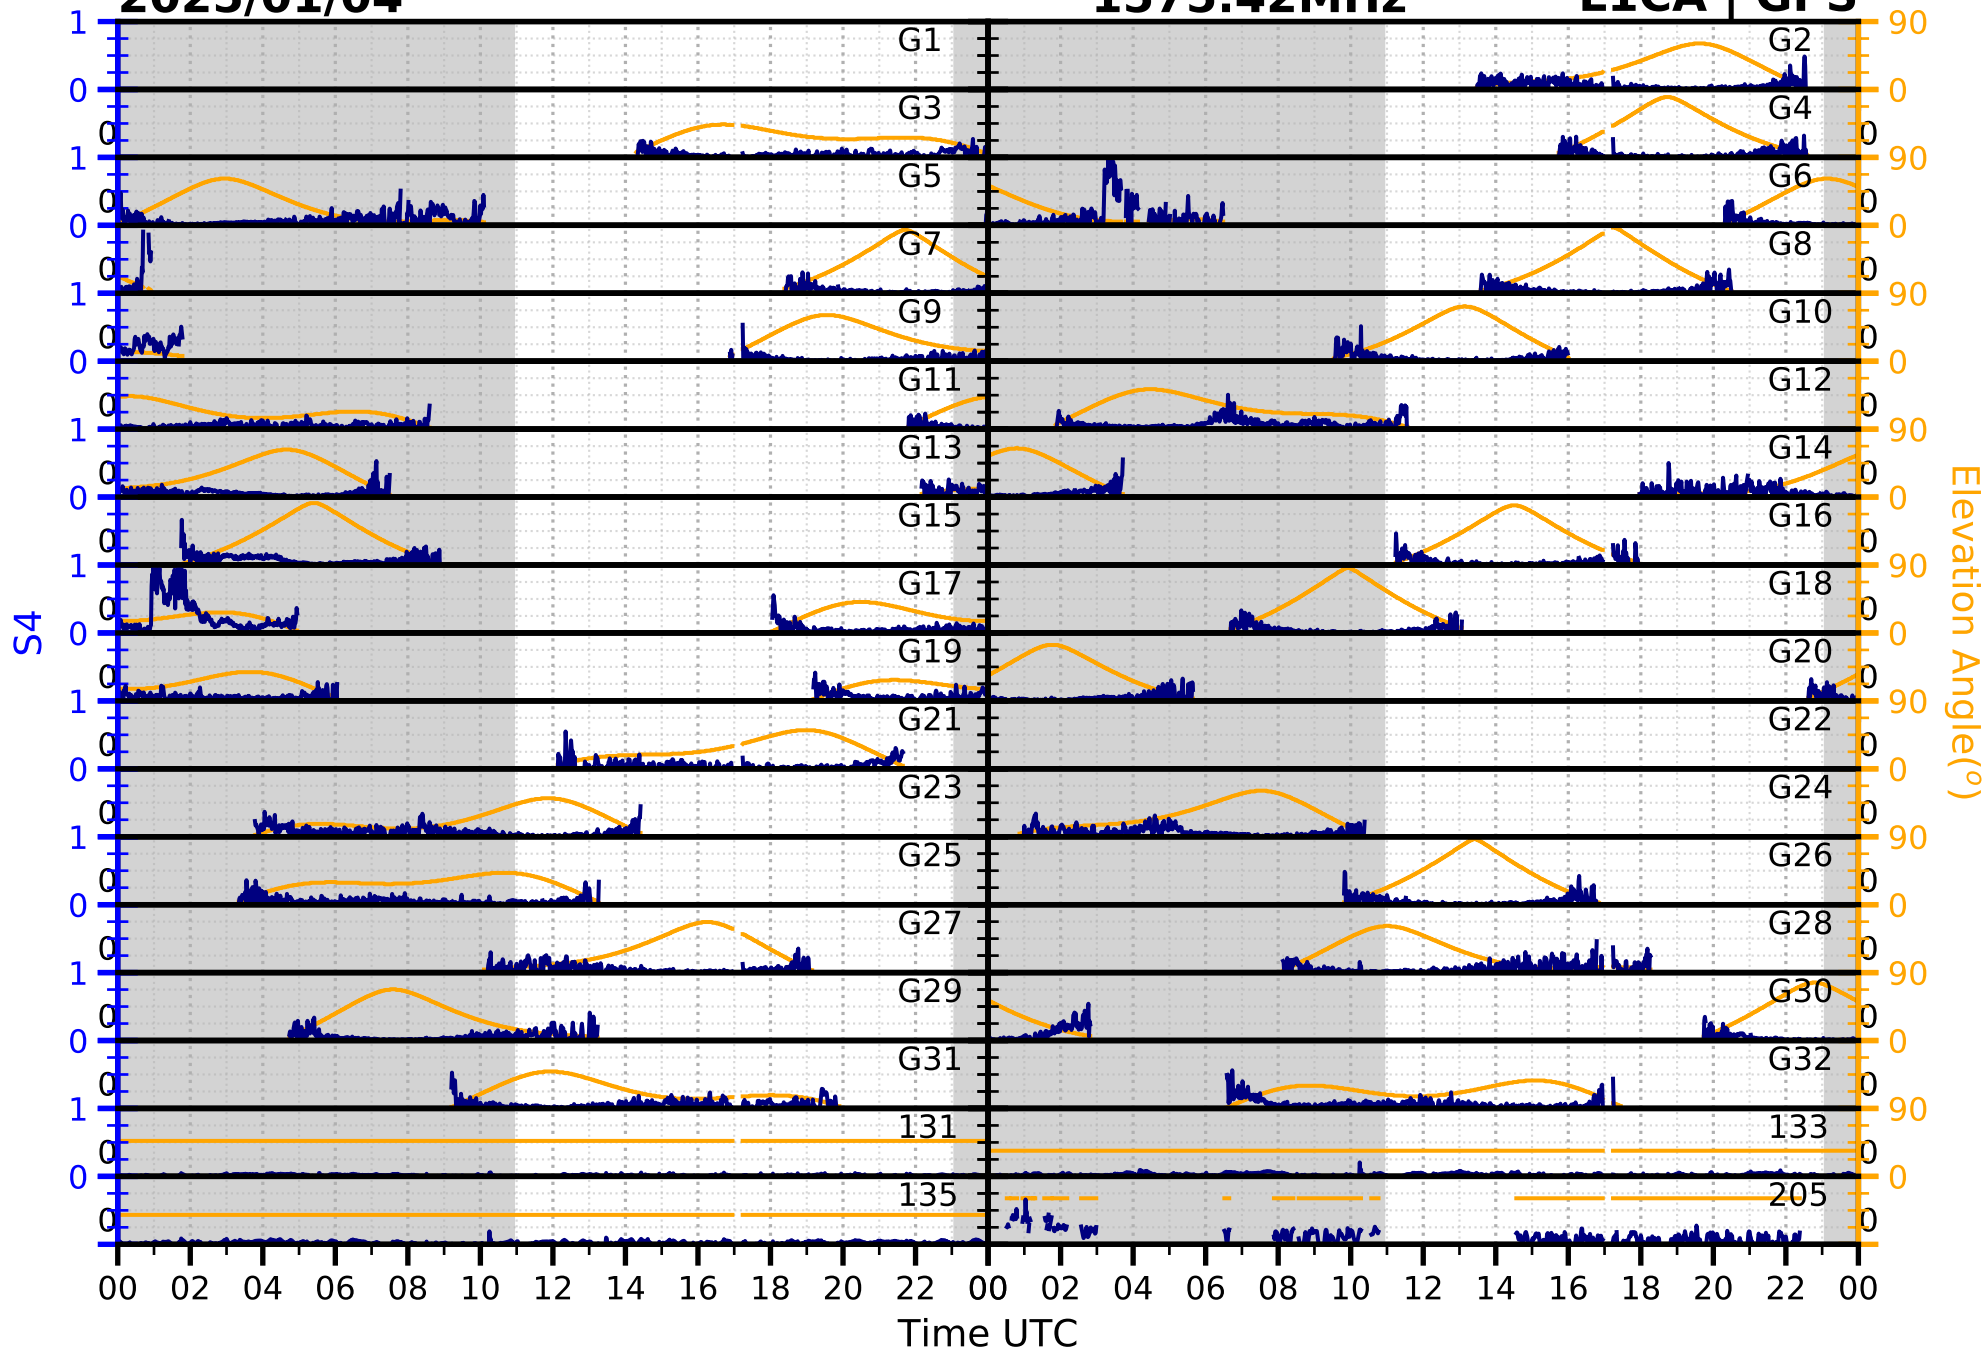

2025/01/04

S4

1575.42MHz

L1CA | GPS

2025/01/04

S4

1575.42MHz

L1BC | GALILEO

2025/01/04

S4

1602MHz

L1CA | GLONASS