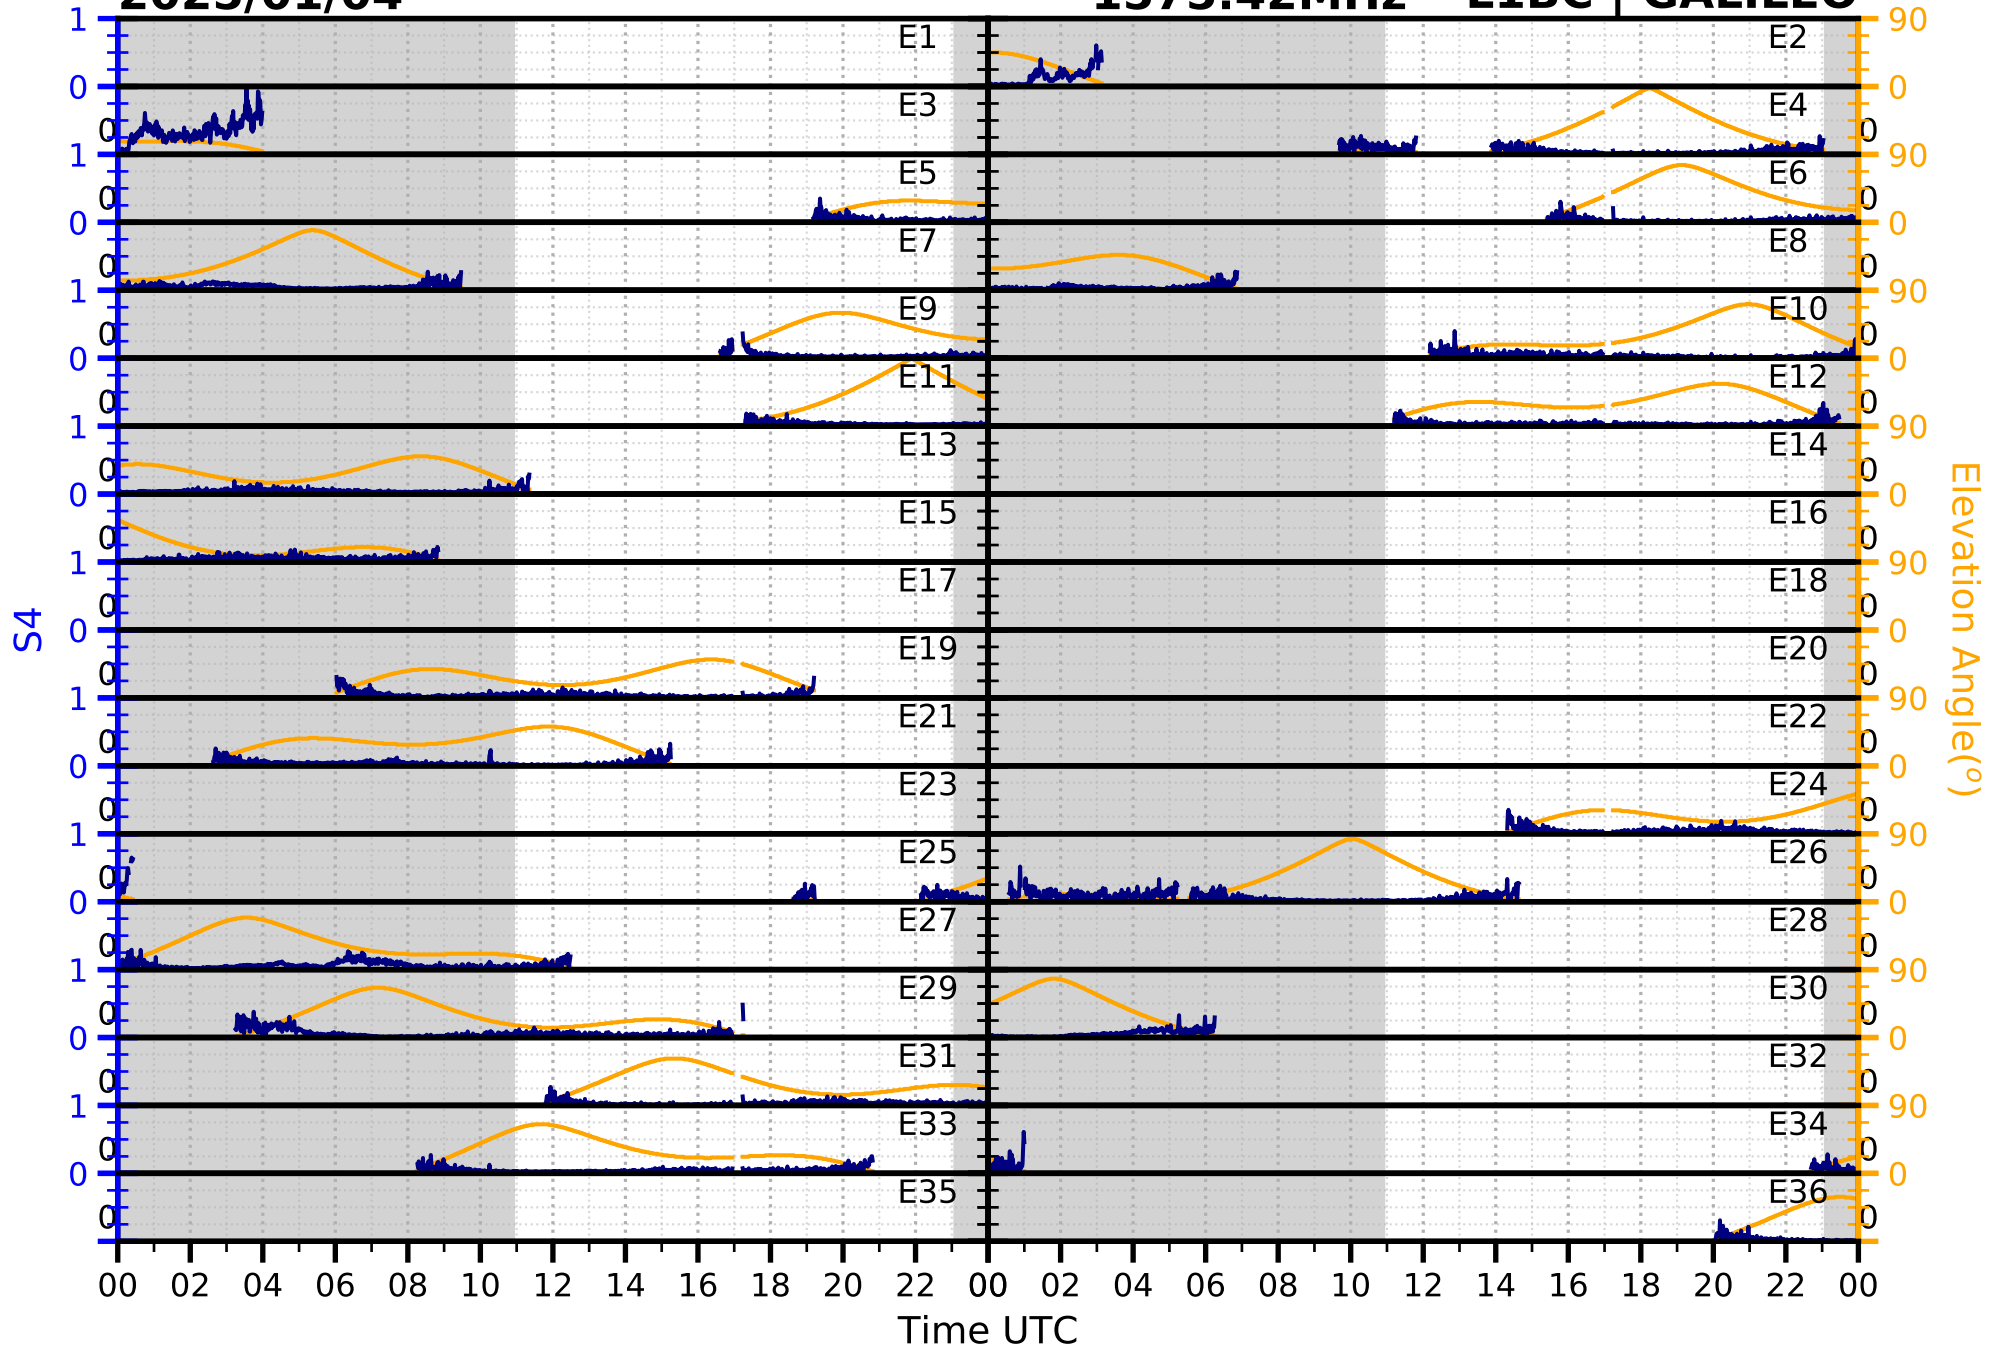

2025/01/04

S4

1575.42MHz

L1CA | GPS

2025/01/04

S4

1575.42MHz

L1BC | GALILEO

2025/01/04

S4

1602MHz

L1CA | GLONASS