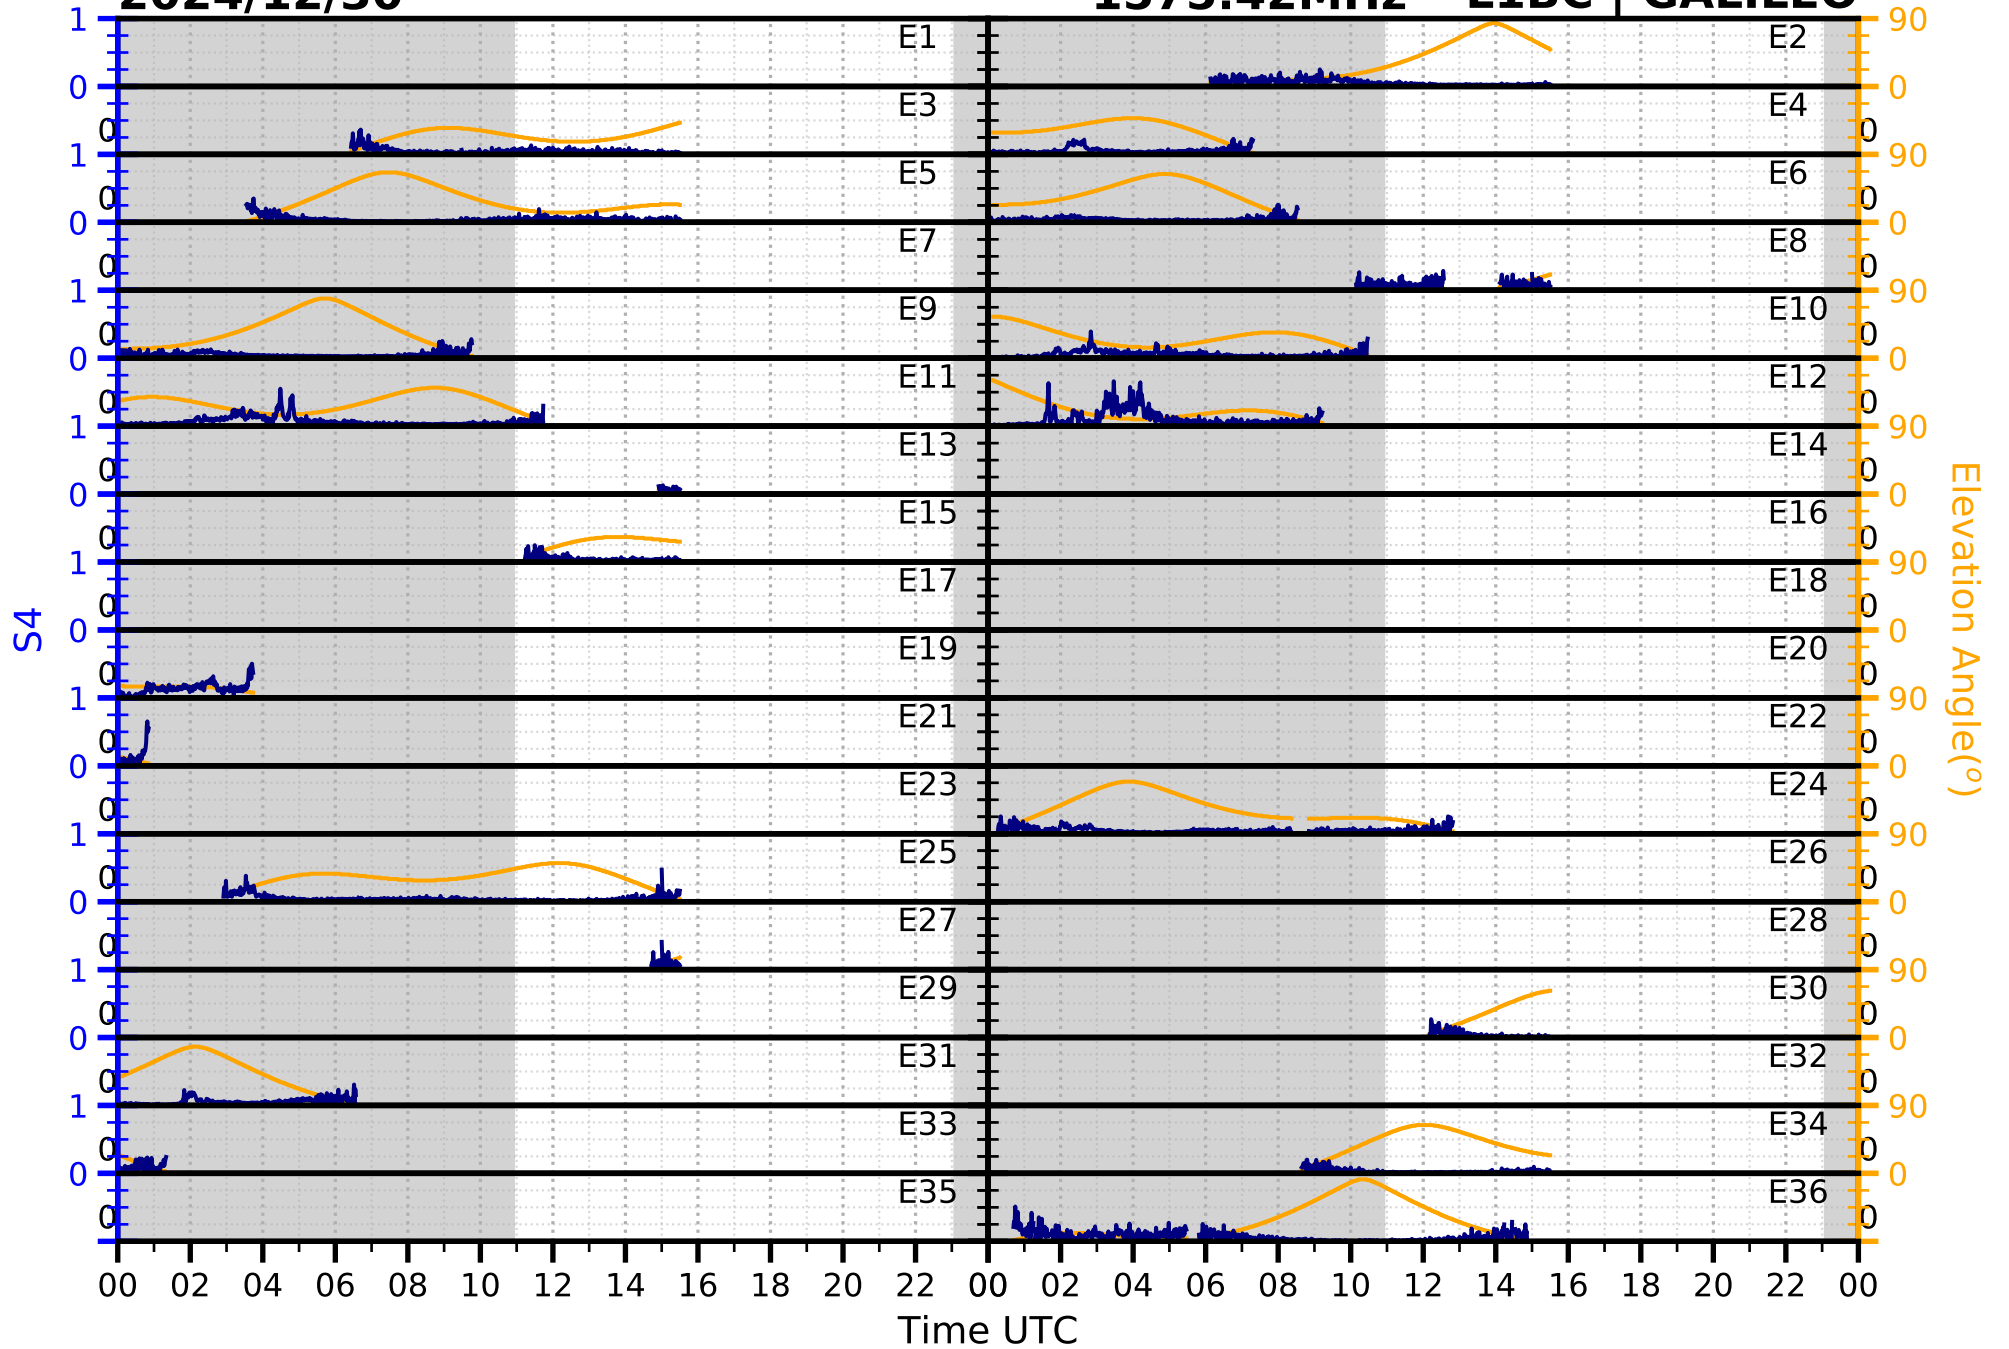

2024/12/30

S4

1575.42MHz

L1CA | GPS

2024/12/30

S4

1575.42MHz

L1BC | GALILEO

2024/12/30

S4

1602MHz

L1CA | GLONASS