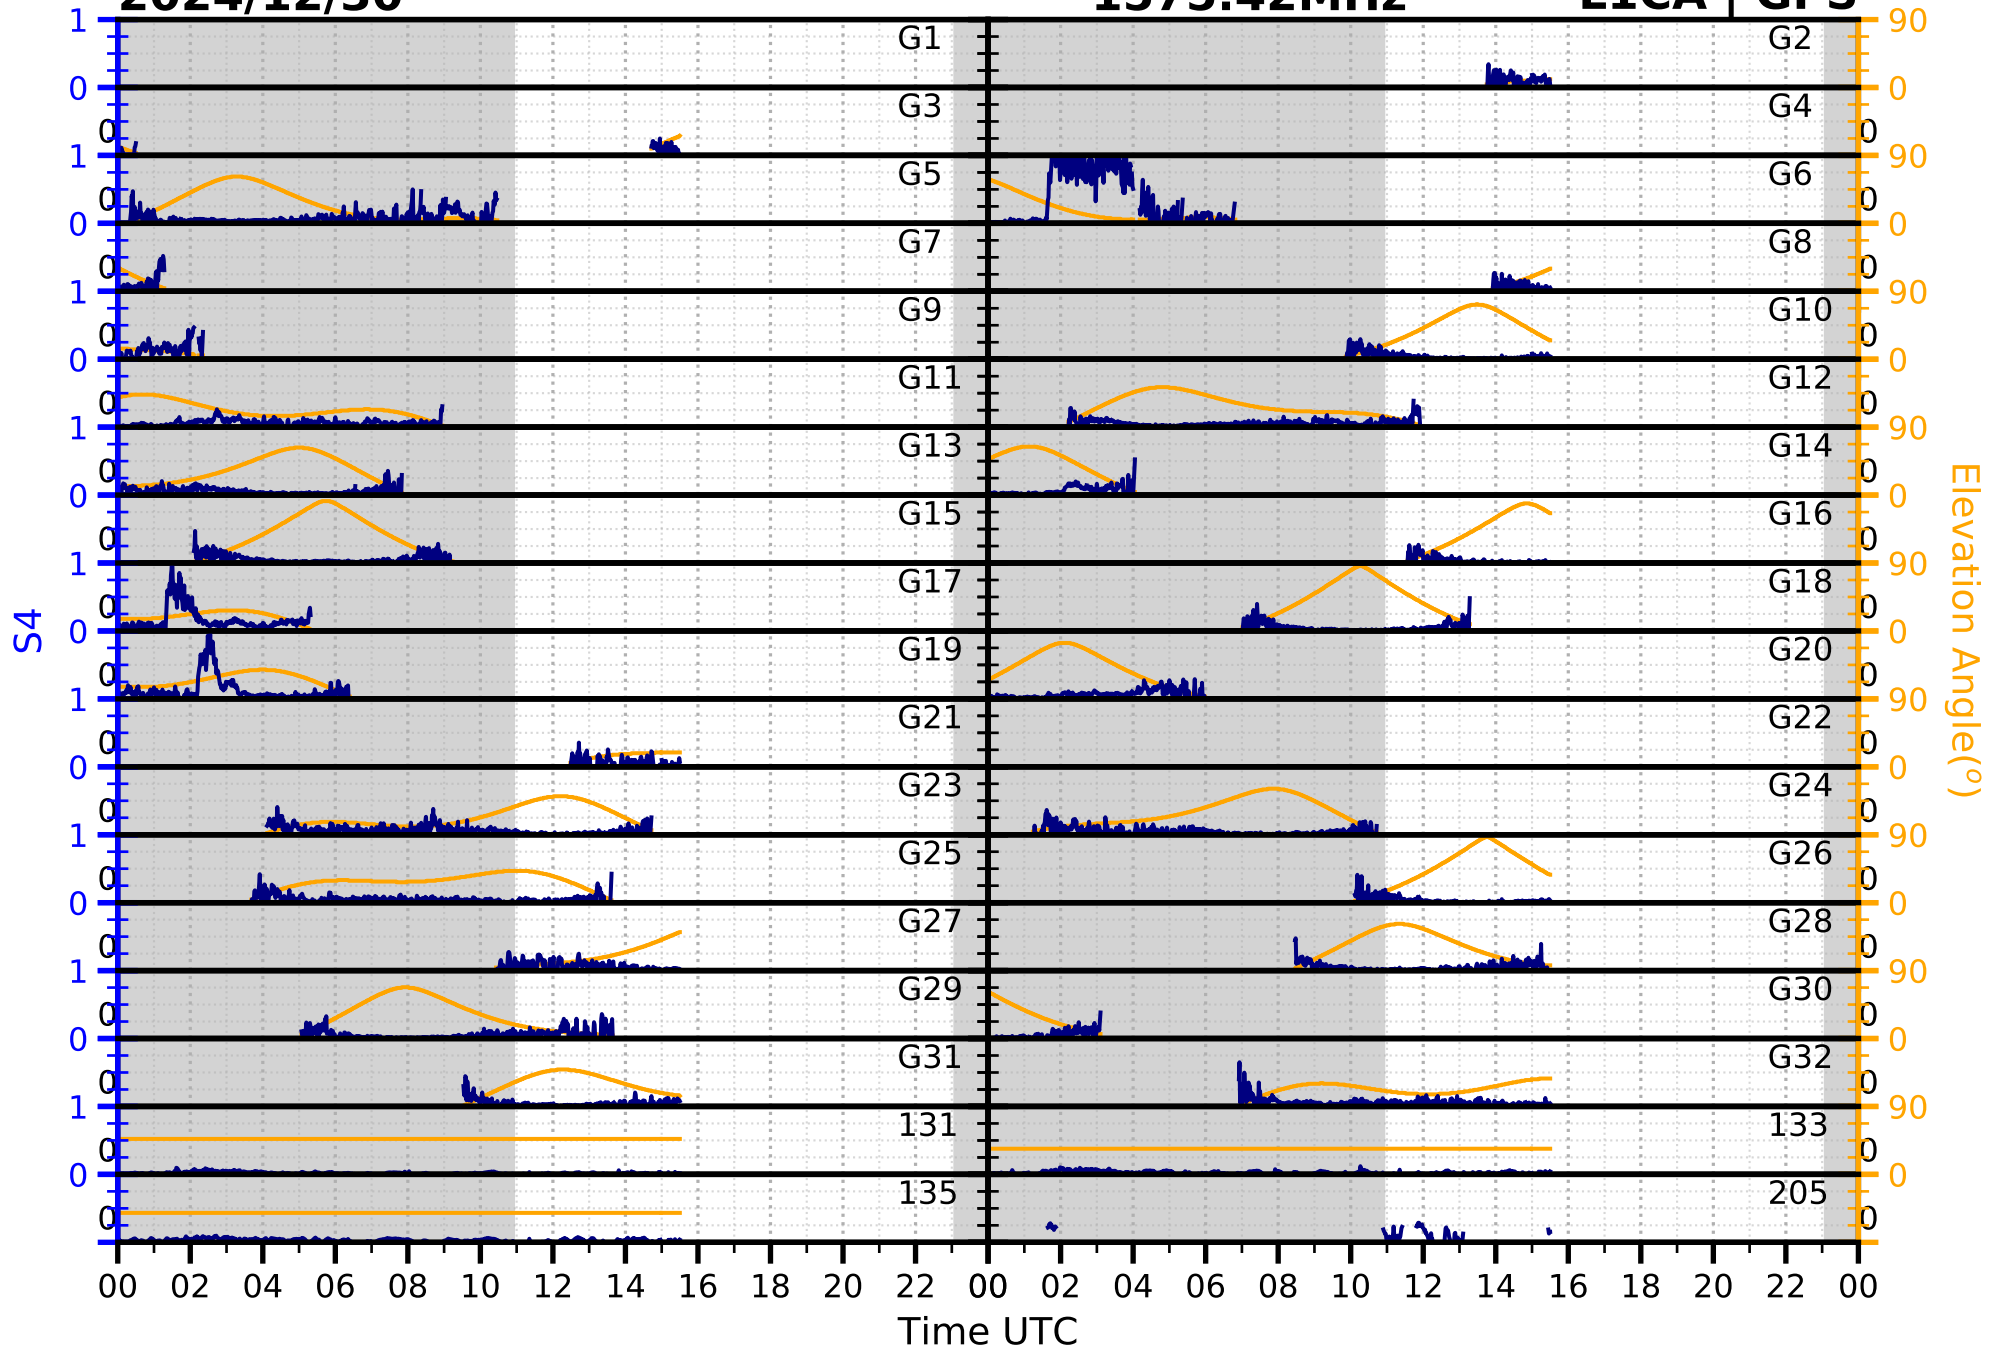

2024/12/30

S4

1575.42MHz

L1CA | GPS

2024/12/30

S4

1575.42MHz

L1BC | GALILEO

2024/12/30

S4

1602MHz

L1CA | GLONASS