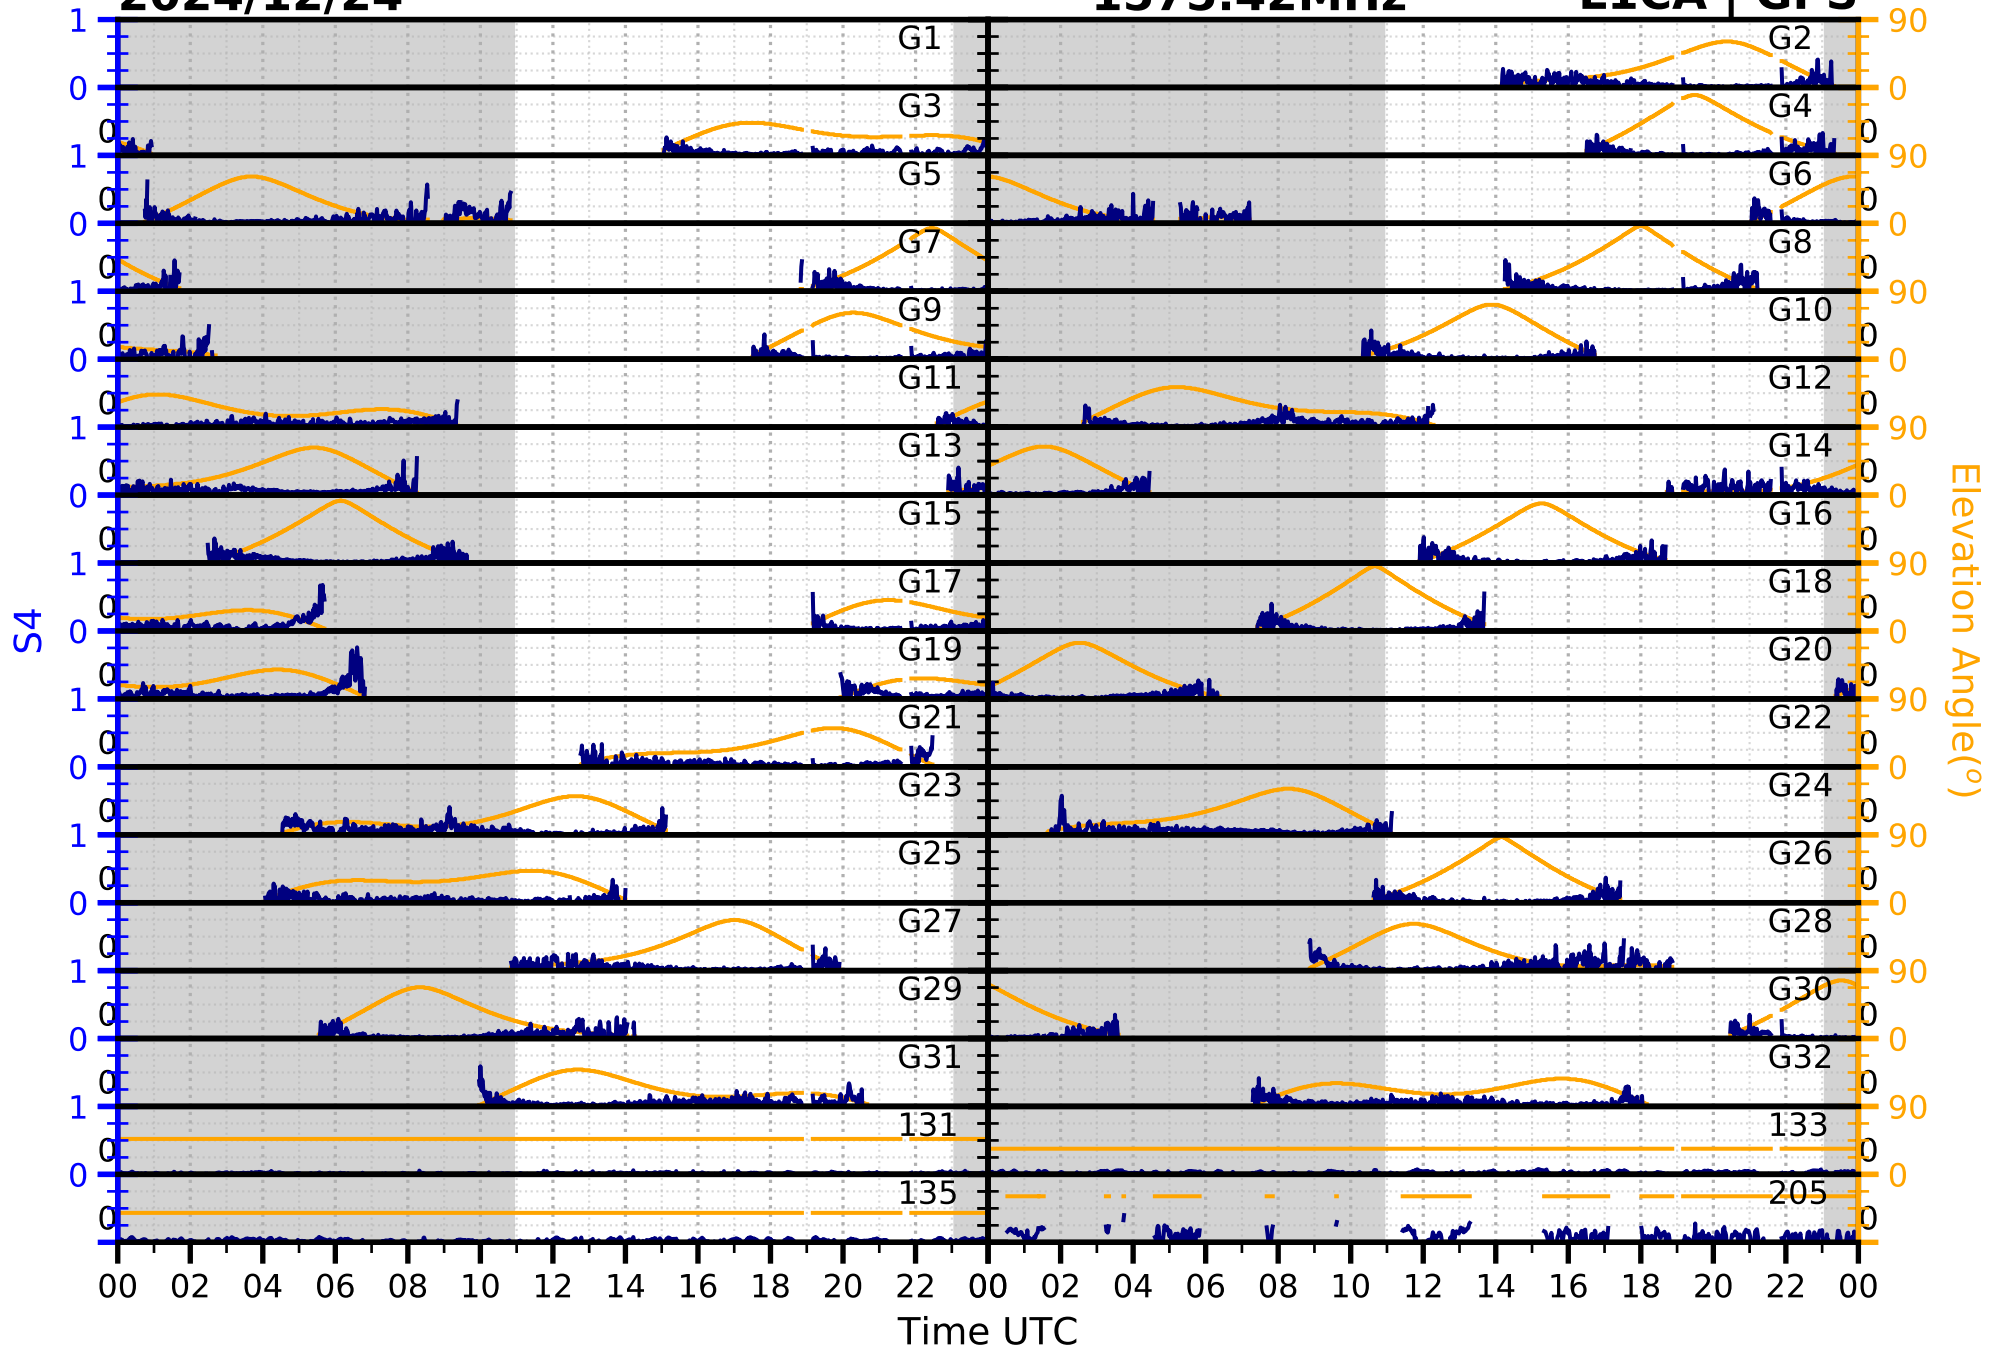

2024/12/24

S4

1575.42MHz

L1CA | GPS

2024/12/24

S4

1575.42MHz

L1BC | GALILEO

2024/12/24

S4

1602MHz

L1CA | GLONASS