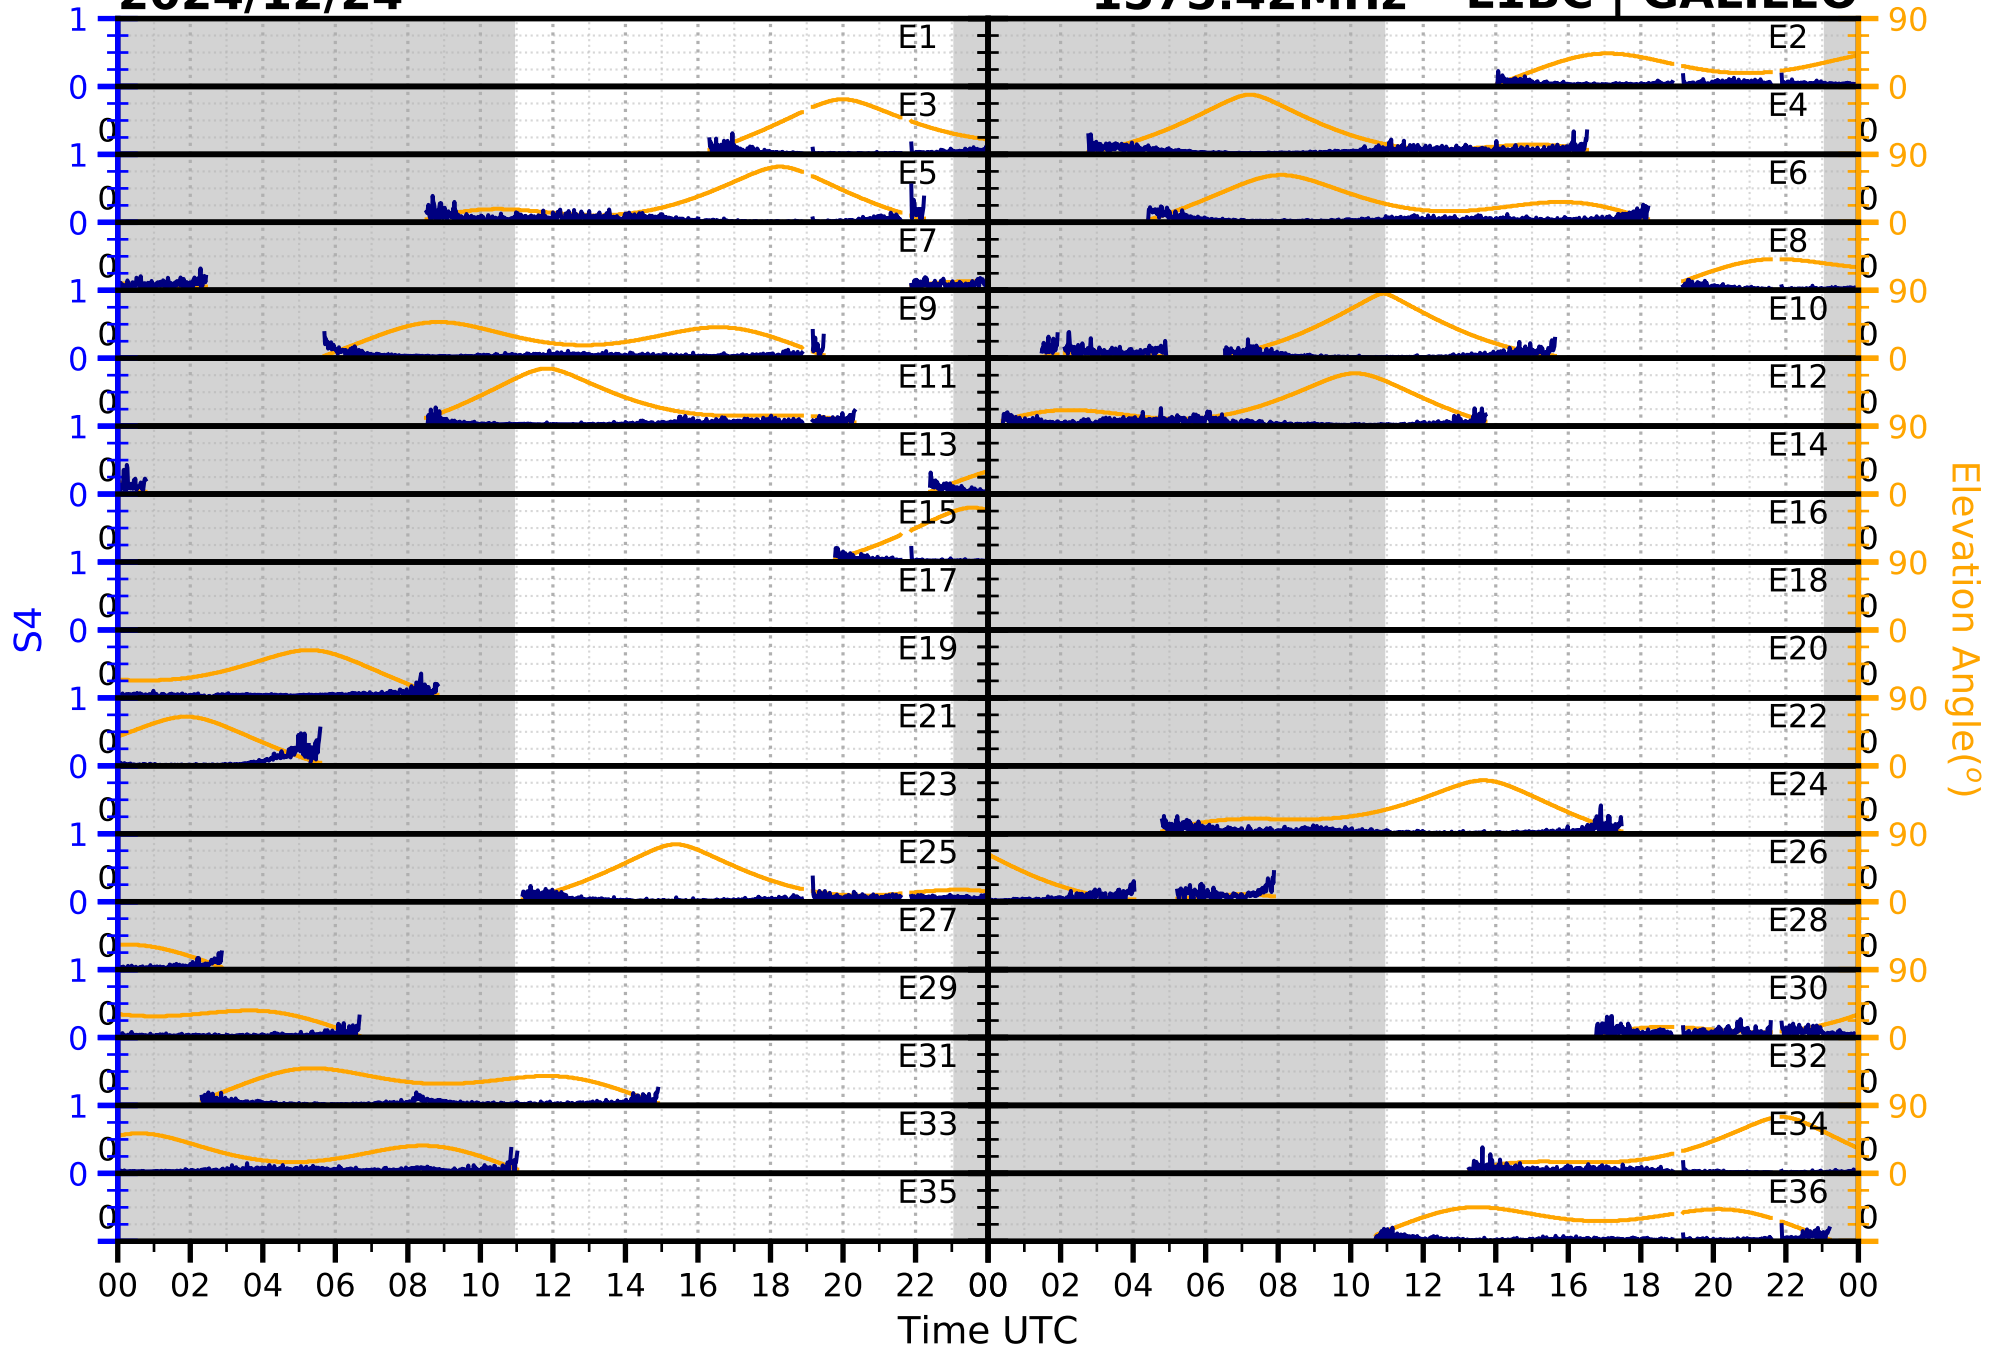

2024/12/24

S4

1575.42MHz

L1CA | GPS

2024/12/24

S4

1575.42MHz

L1BC | GALILEO

2024/12/24

S4

1602MHz

L1CA | GLONASS