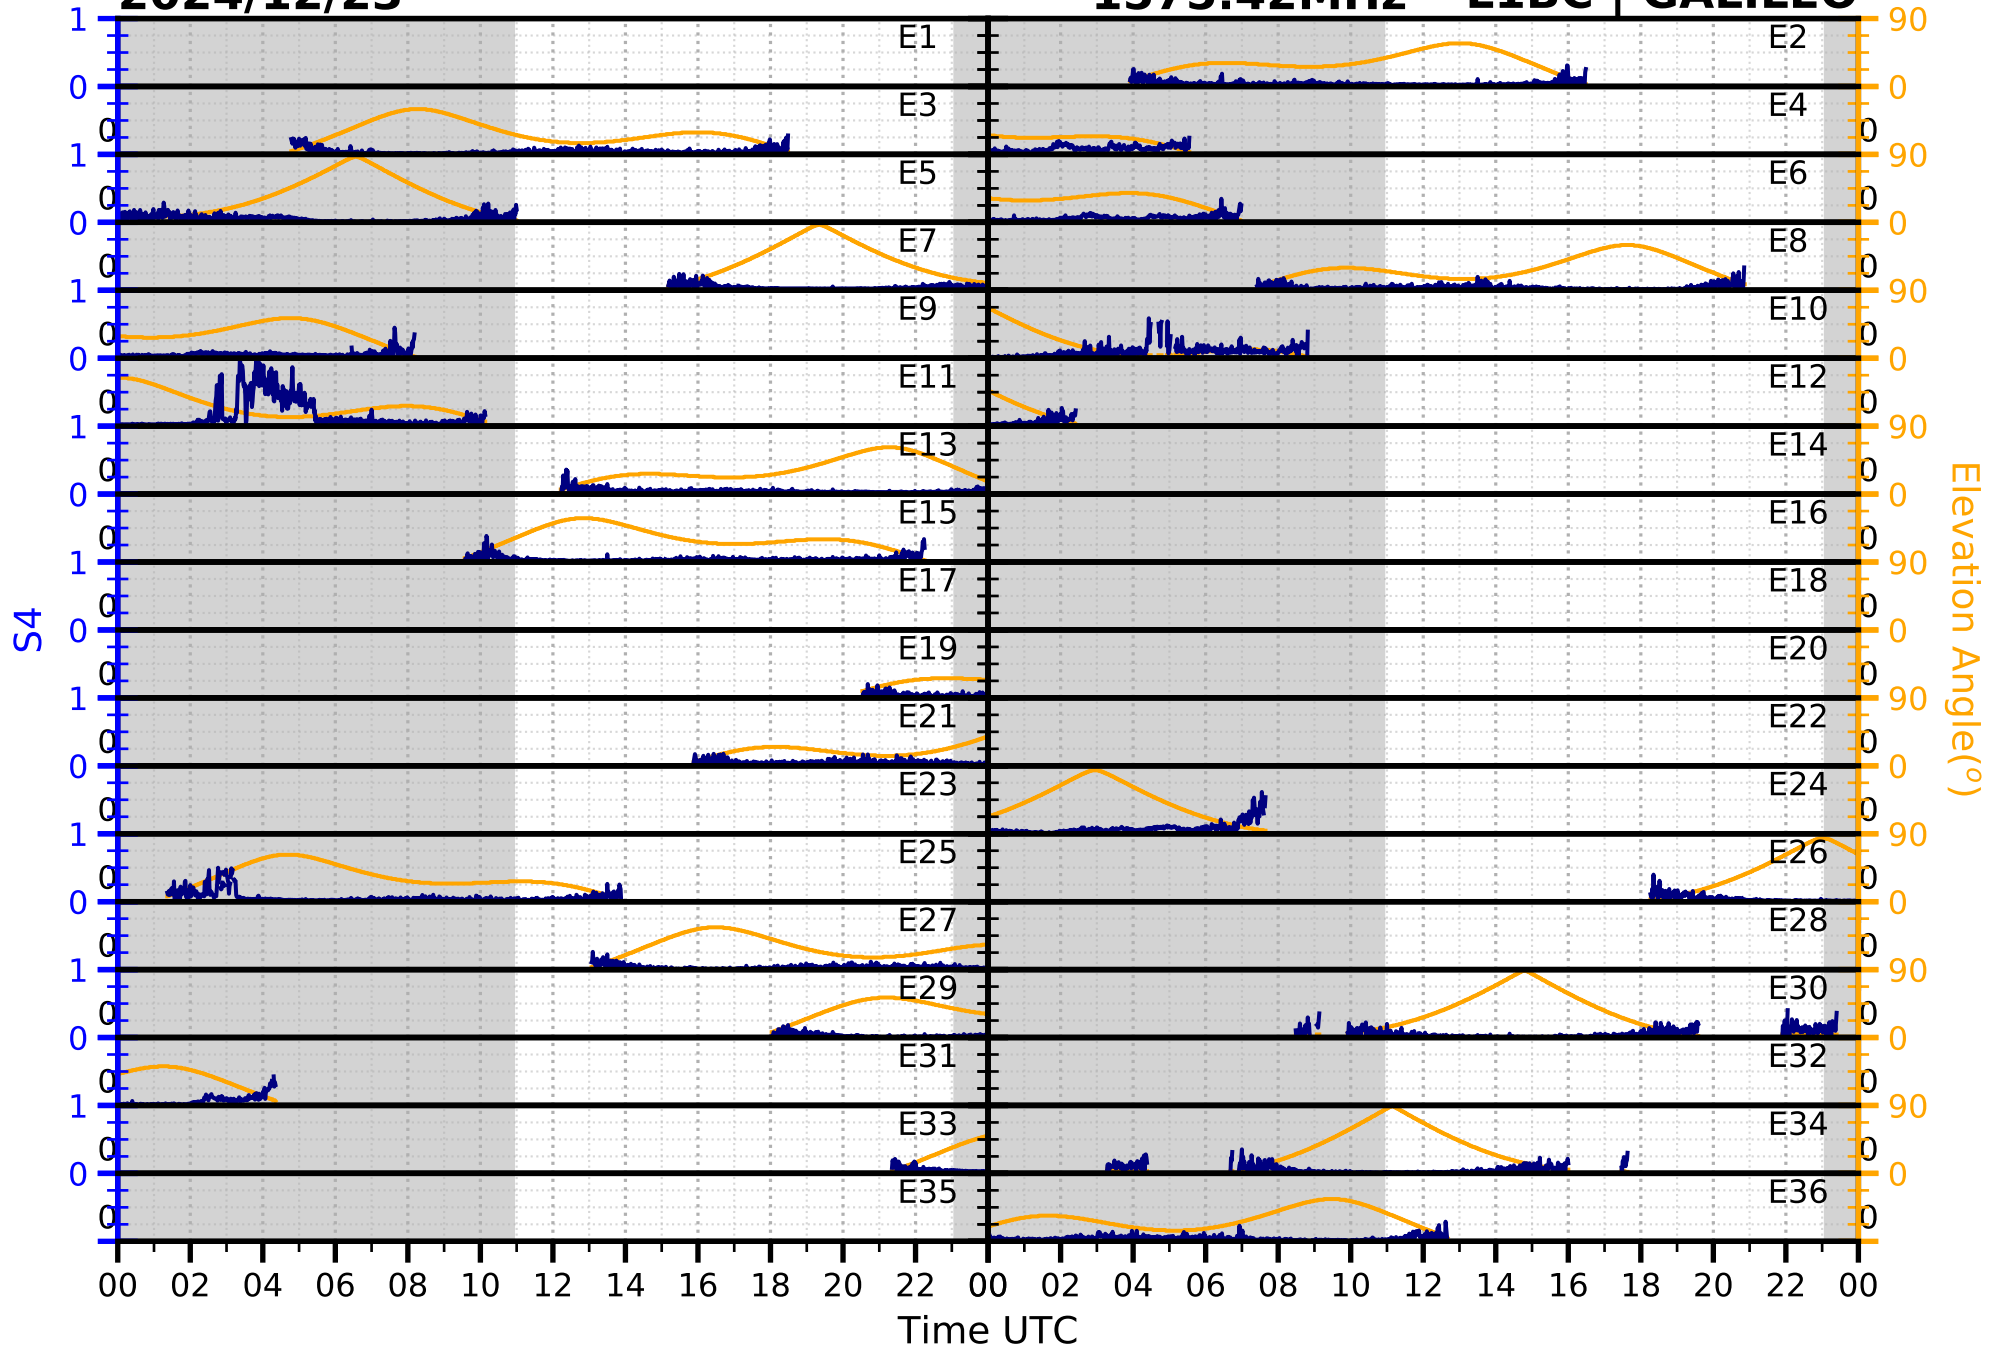

2024/12/23

S4

1575.42MHz

L1CA | GPS

2024/12/23

S4

1575.42MHz

L1BC | GALILEO

2024/12/23

S4

1602MHz

L1CA | GLONASS