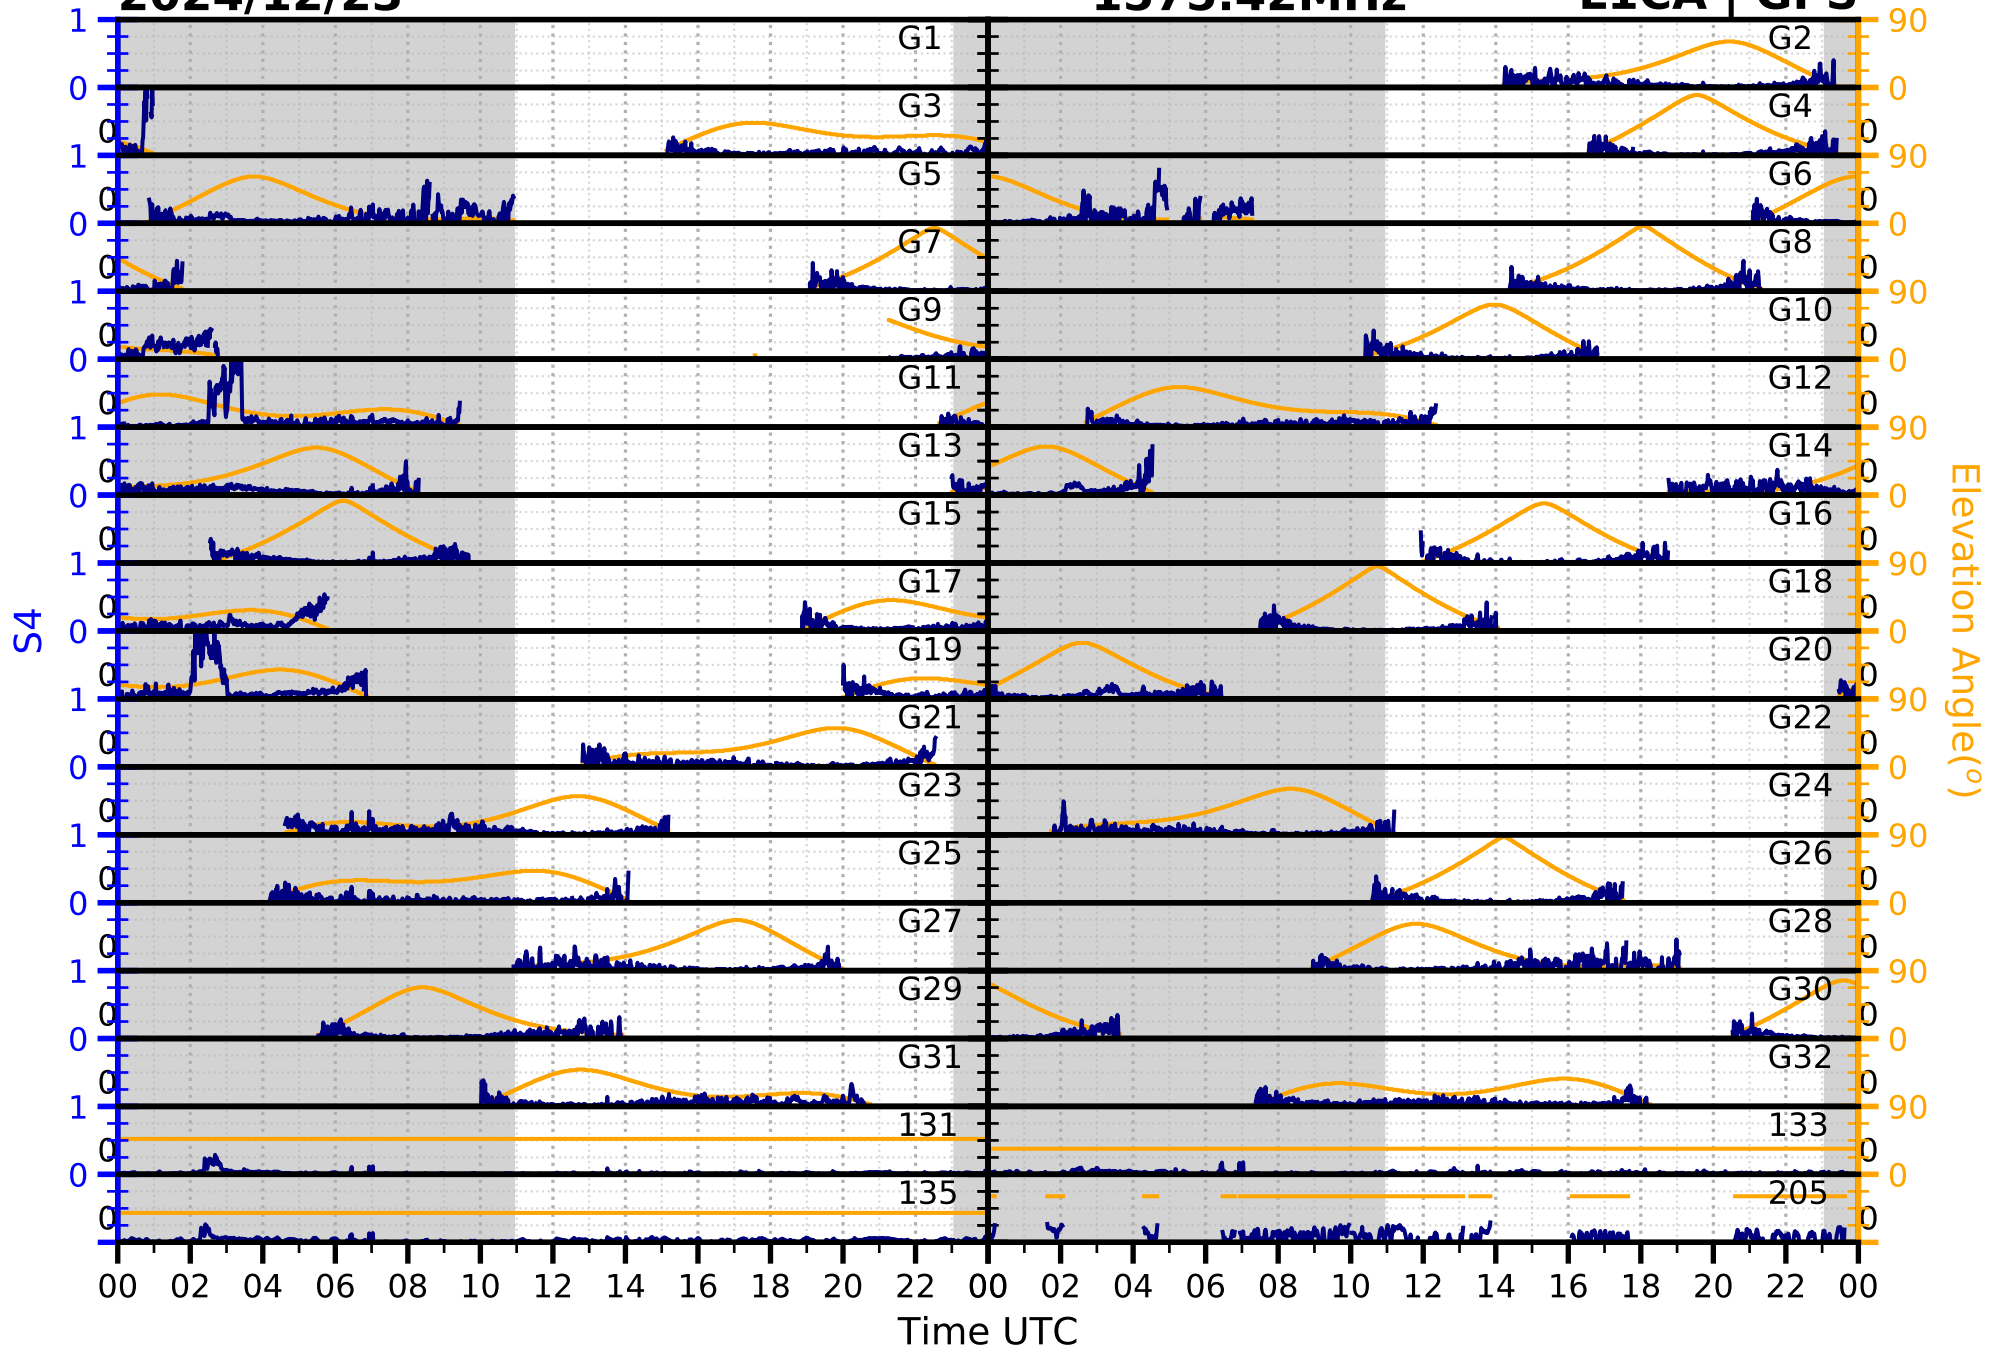

2024/12/23

S4

1575.42MHz

L1CA | GPS

2024/12/23

S4

1575.42MHz

L1BC | GALILEO

2024/12/23

S4

1602MHz

L1CA | GLONASS