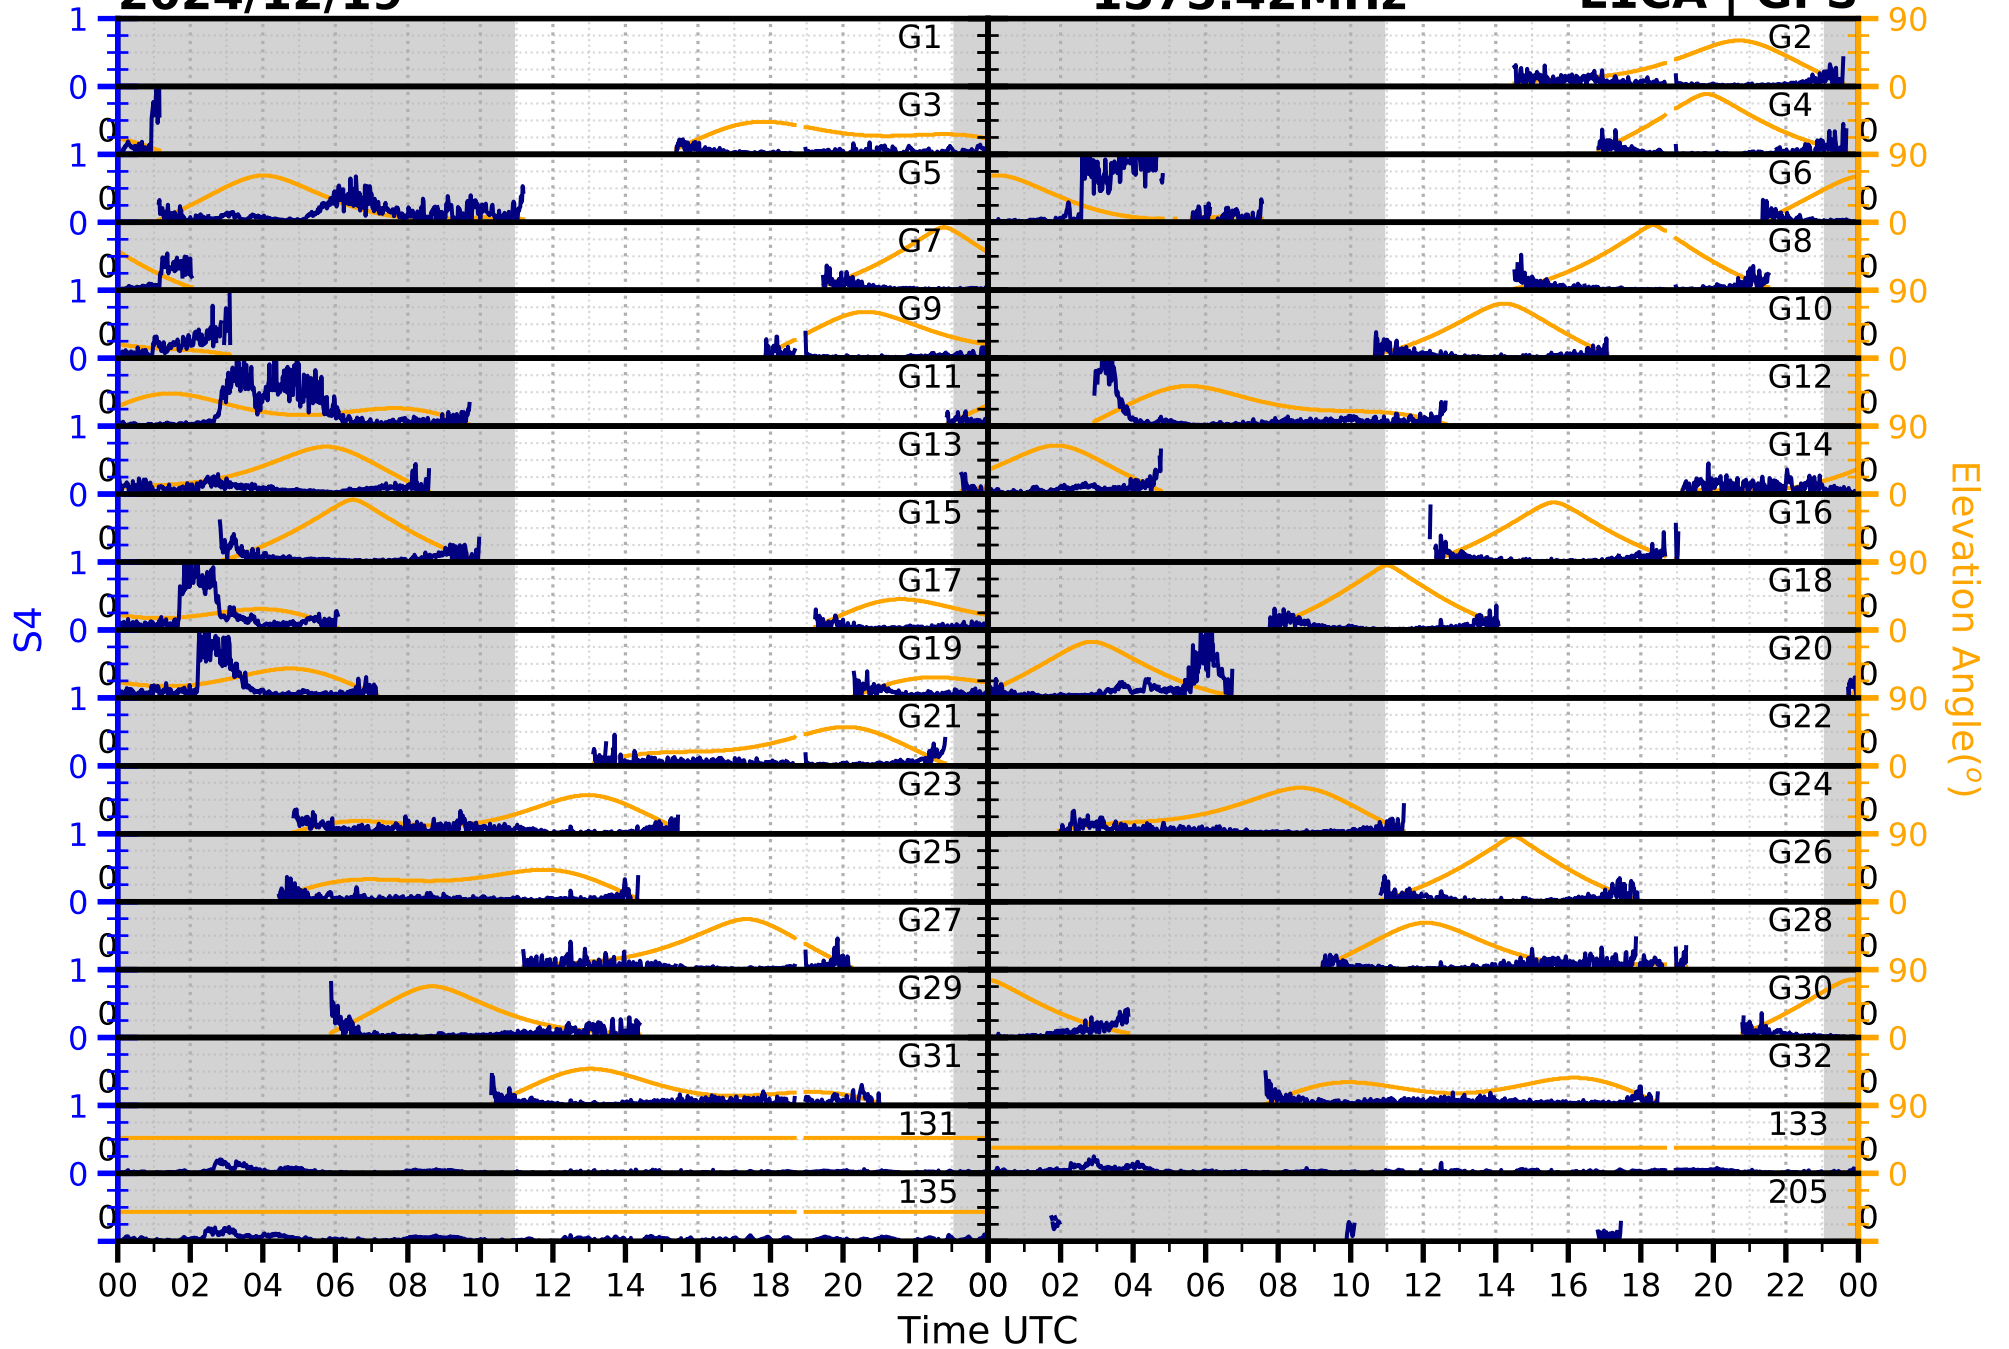

2024/12/19

S4

1575.42MHz

L1CA | GPS

2024/12/19

S4

1575.42MHz

L1BC | GALILEO

2024/12/19

S4

1602MHz

L1CA | GLONASS