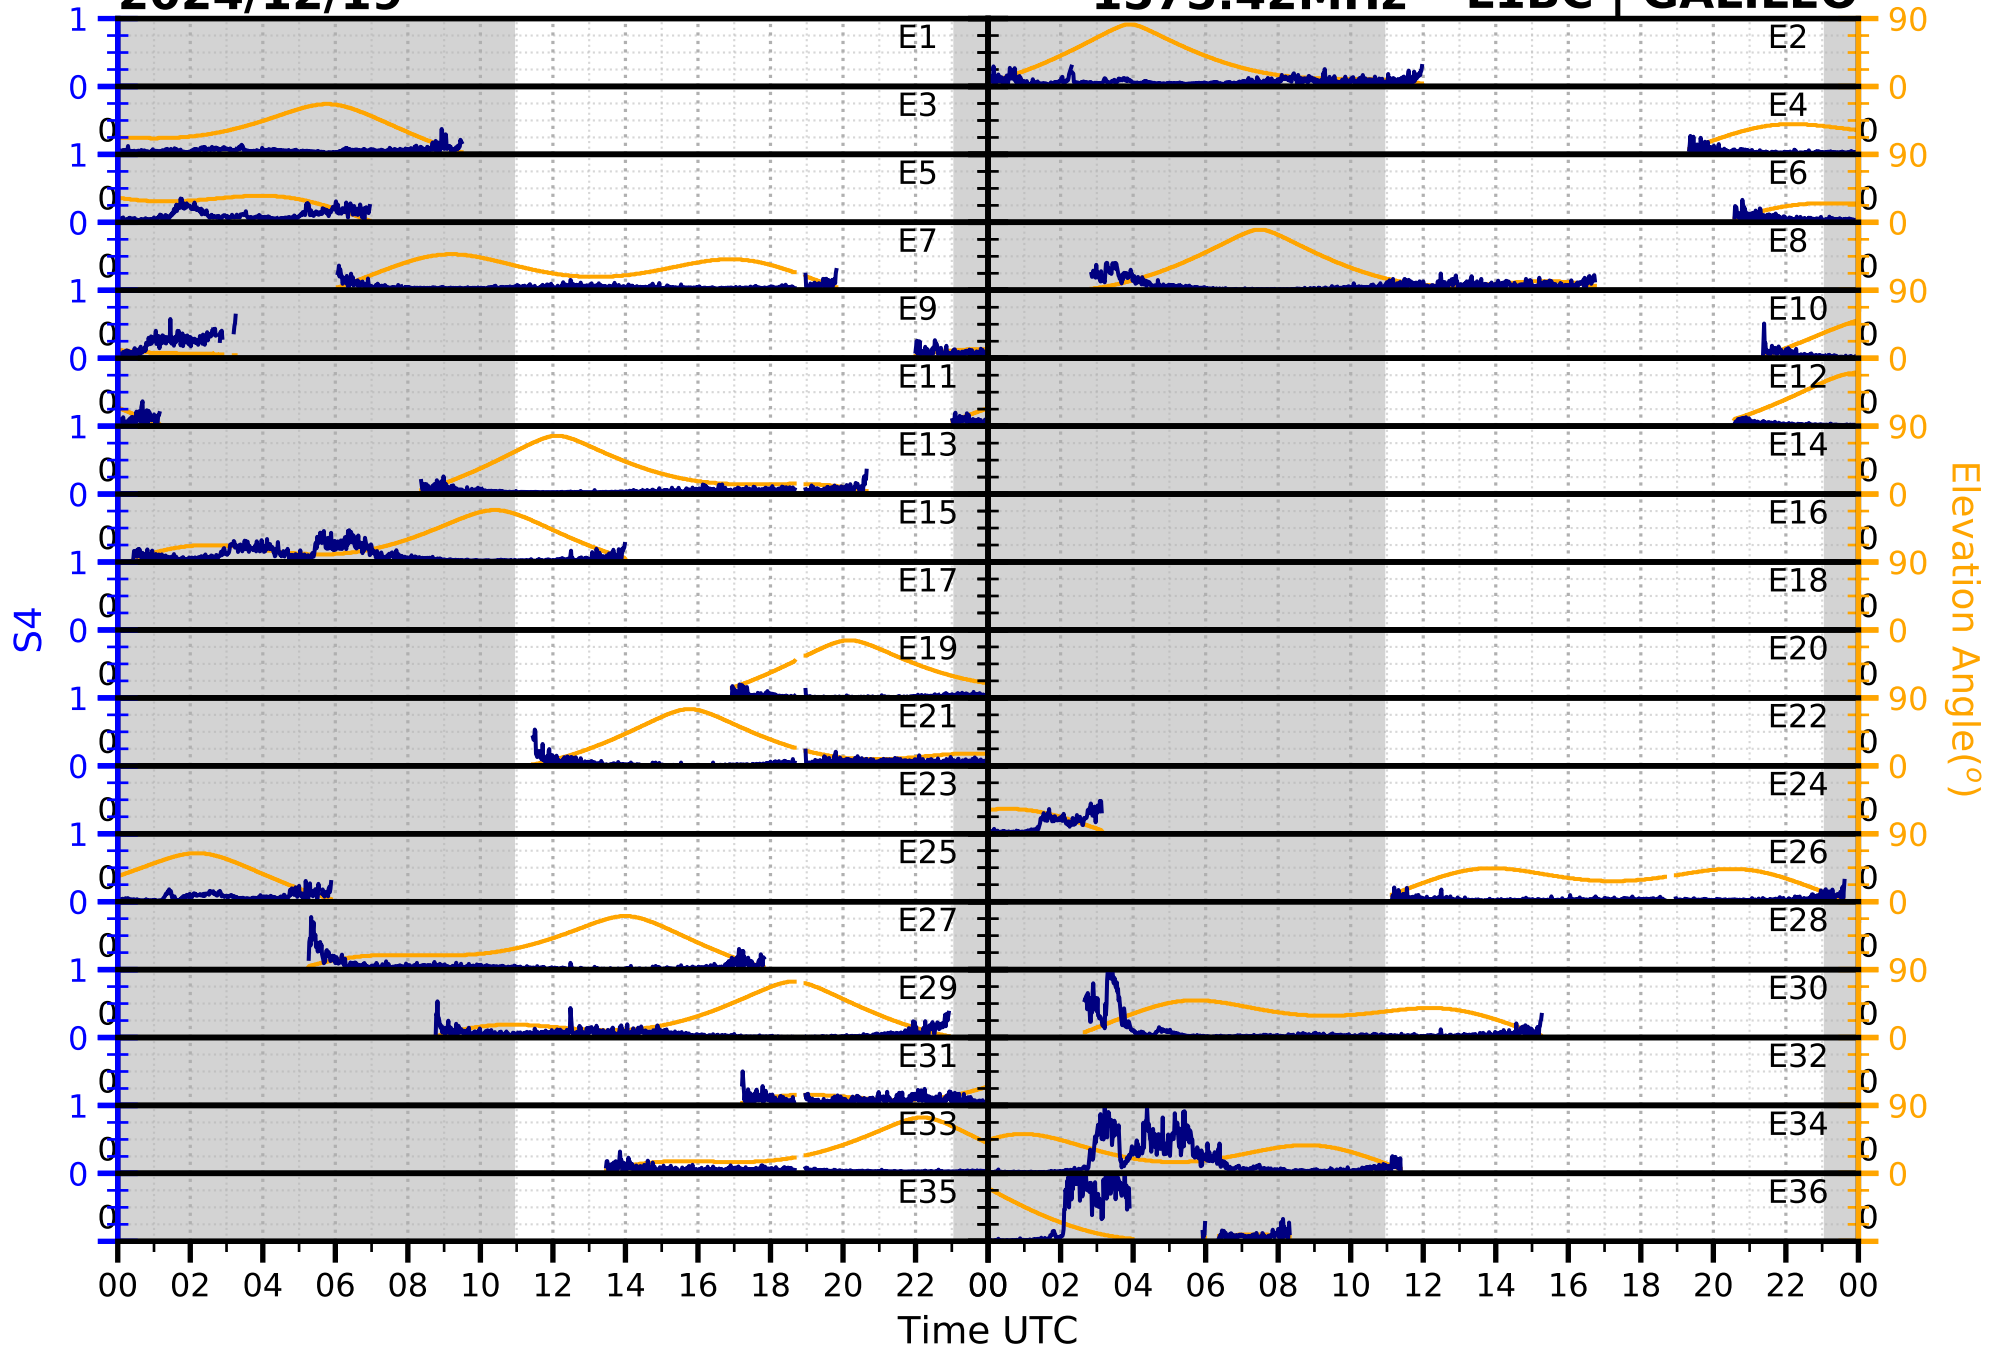

2024/12/19

S4

1575.42MHz

L1CA | GPS

2024/12/19

S4

1575.42MHz

L1BC | GALILEO

2024/12/19

S4

1602MHz

L1CA | GLONASS