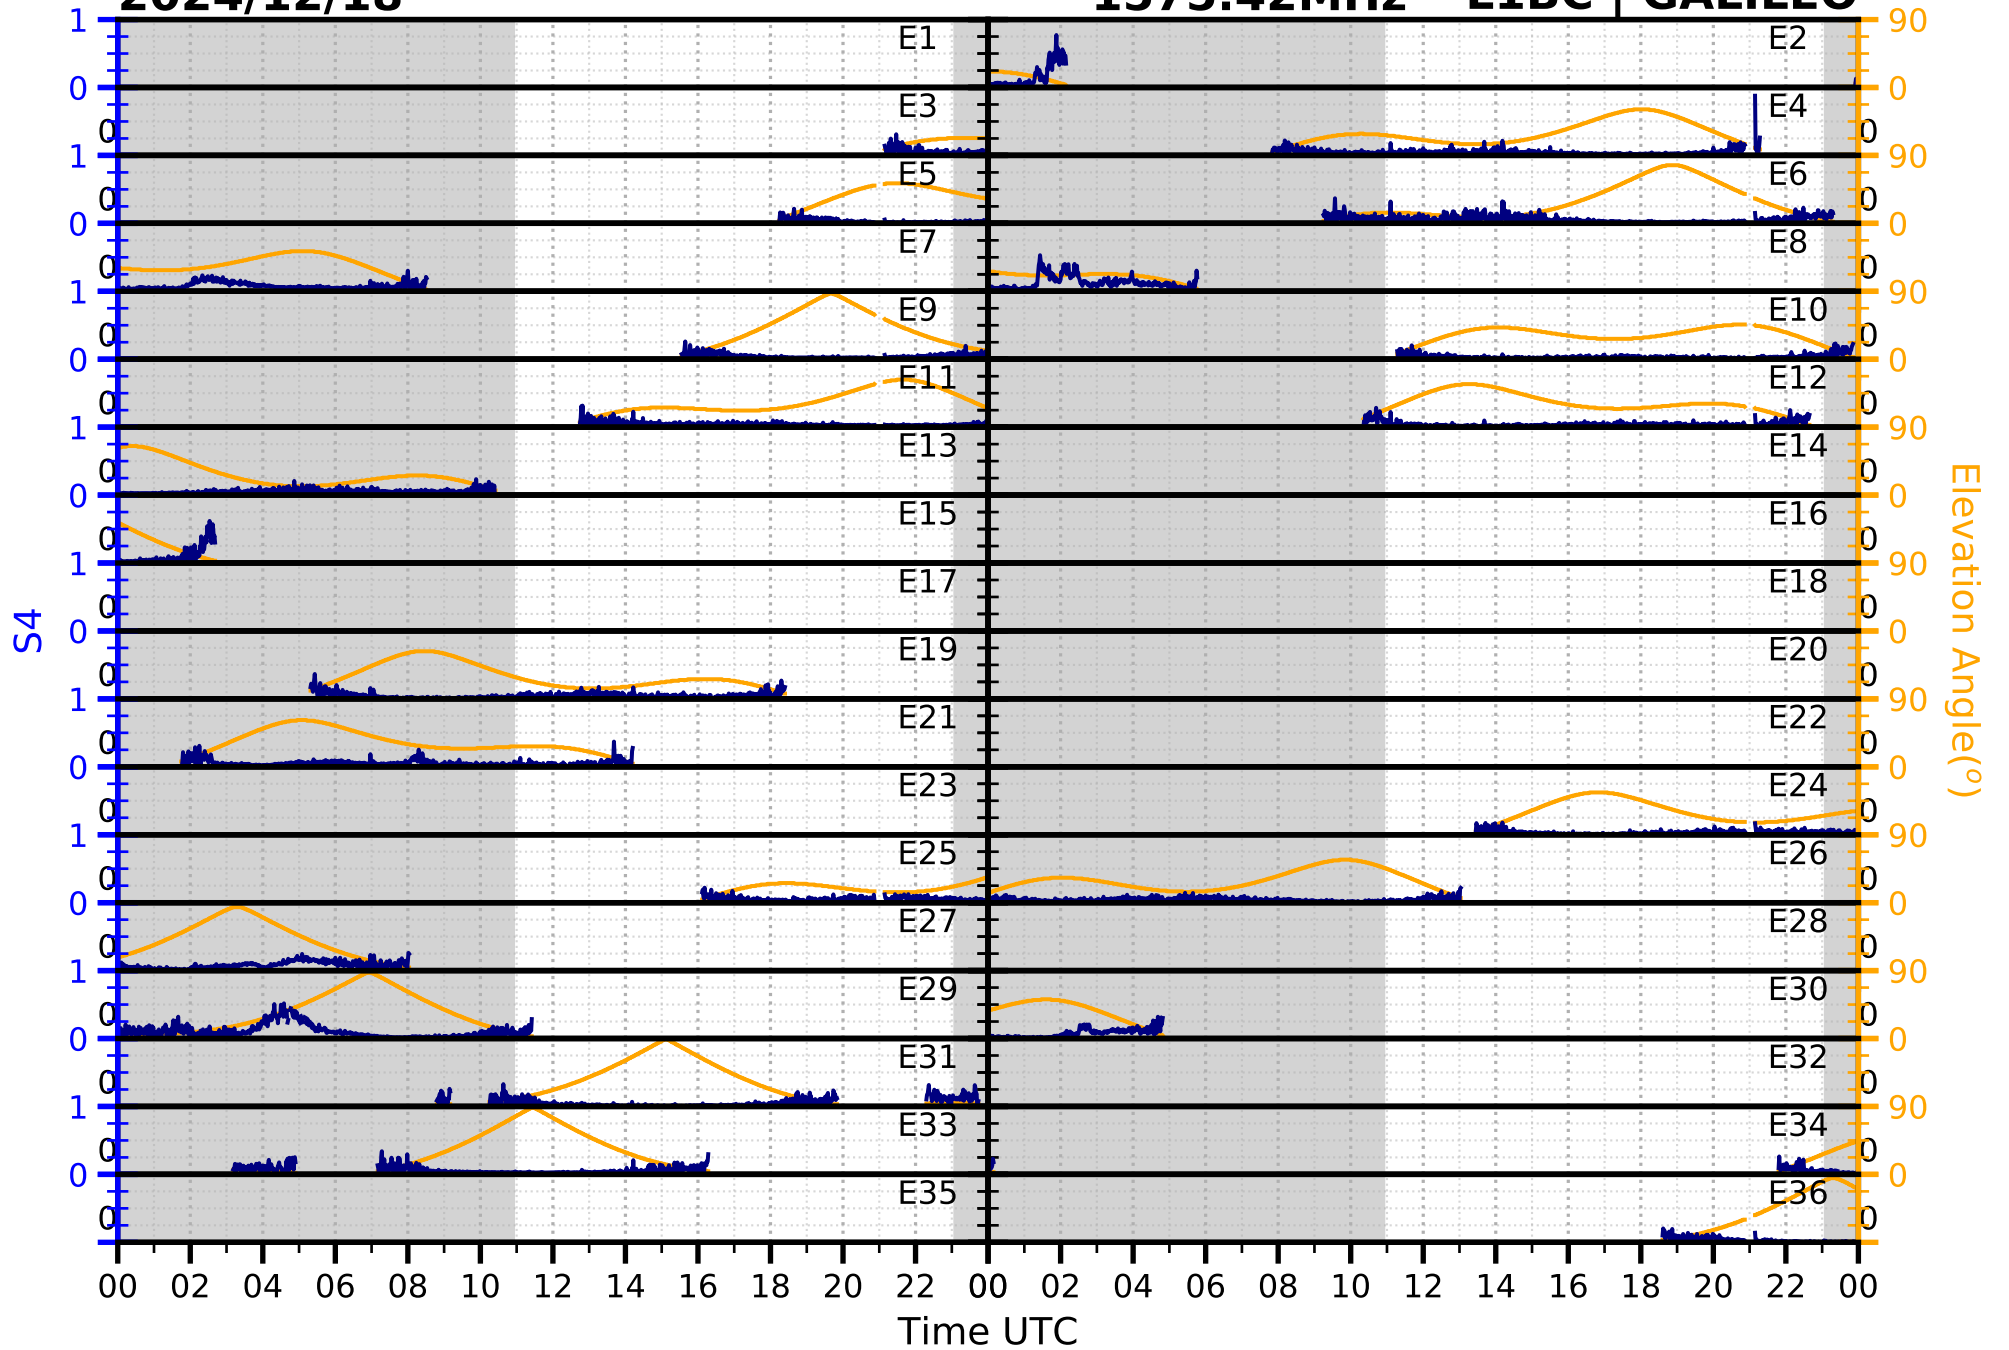

2024/12/18

S4

1575.42MHz

L1CA | GPS

2024/12/18

S4

1575.42MHz

L1BC | GALILEO

2024/12/18

S4

1602MHz

L1CA | GLONASS