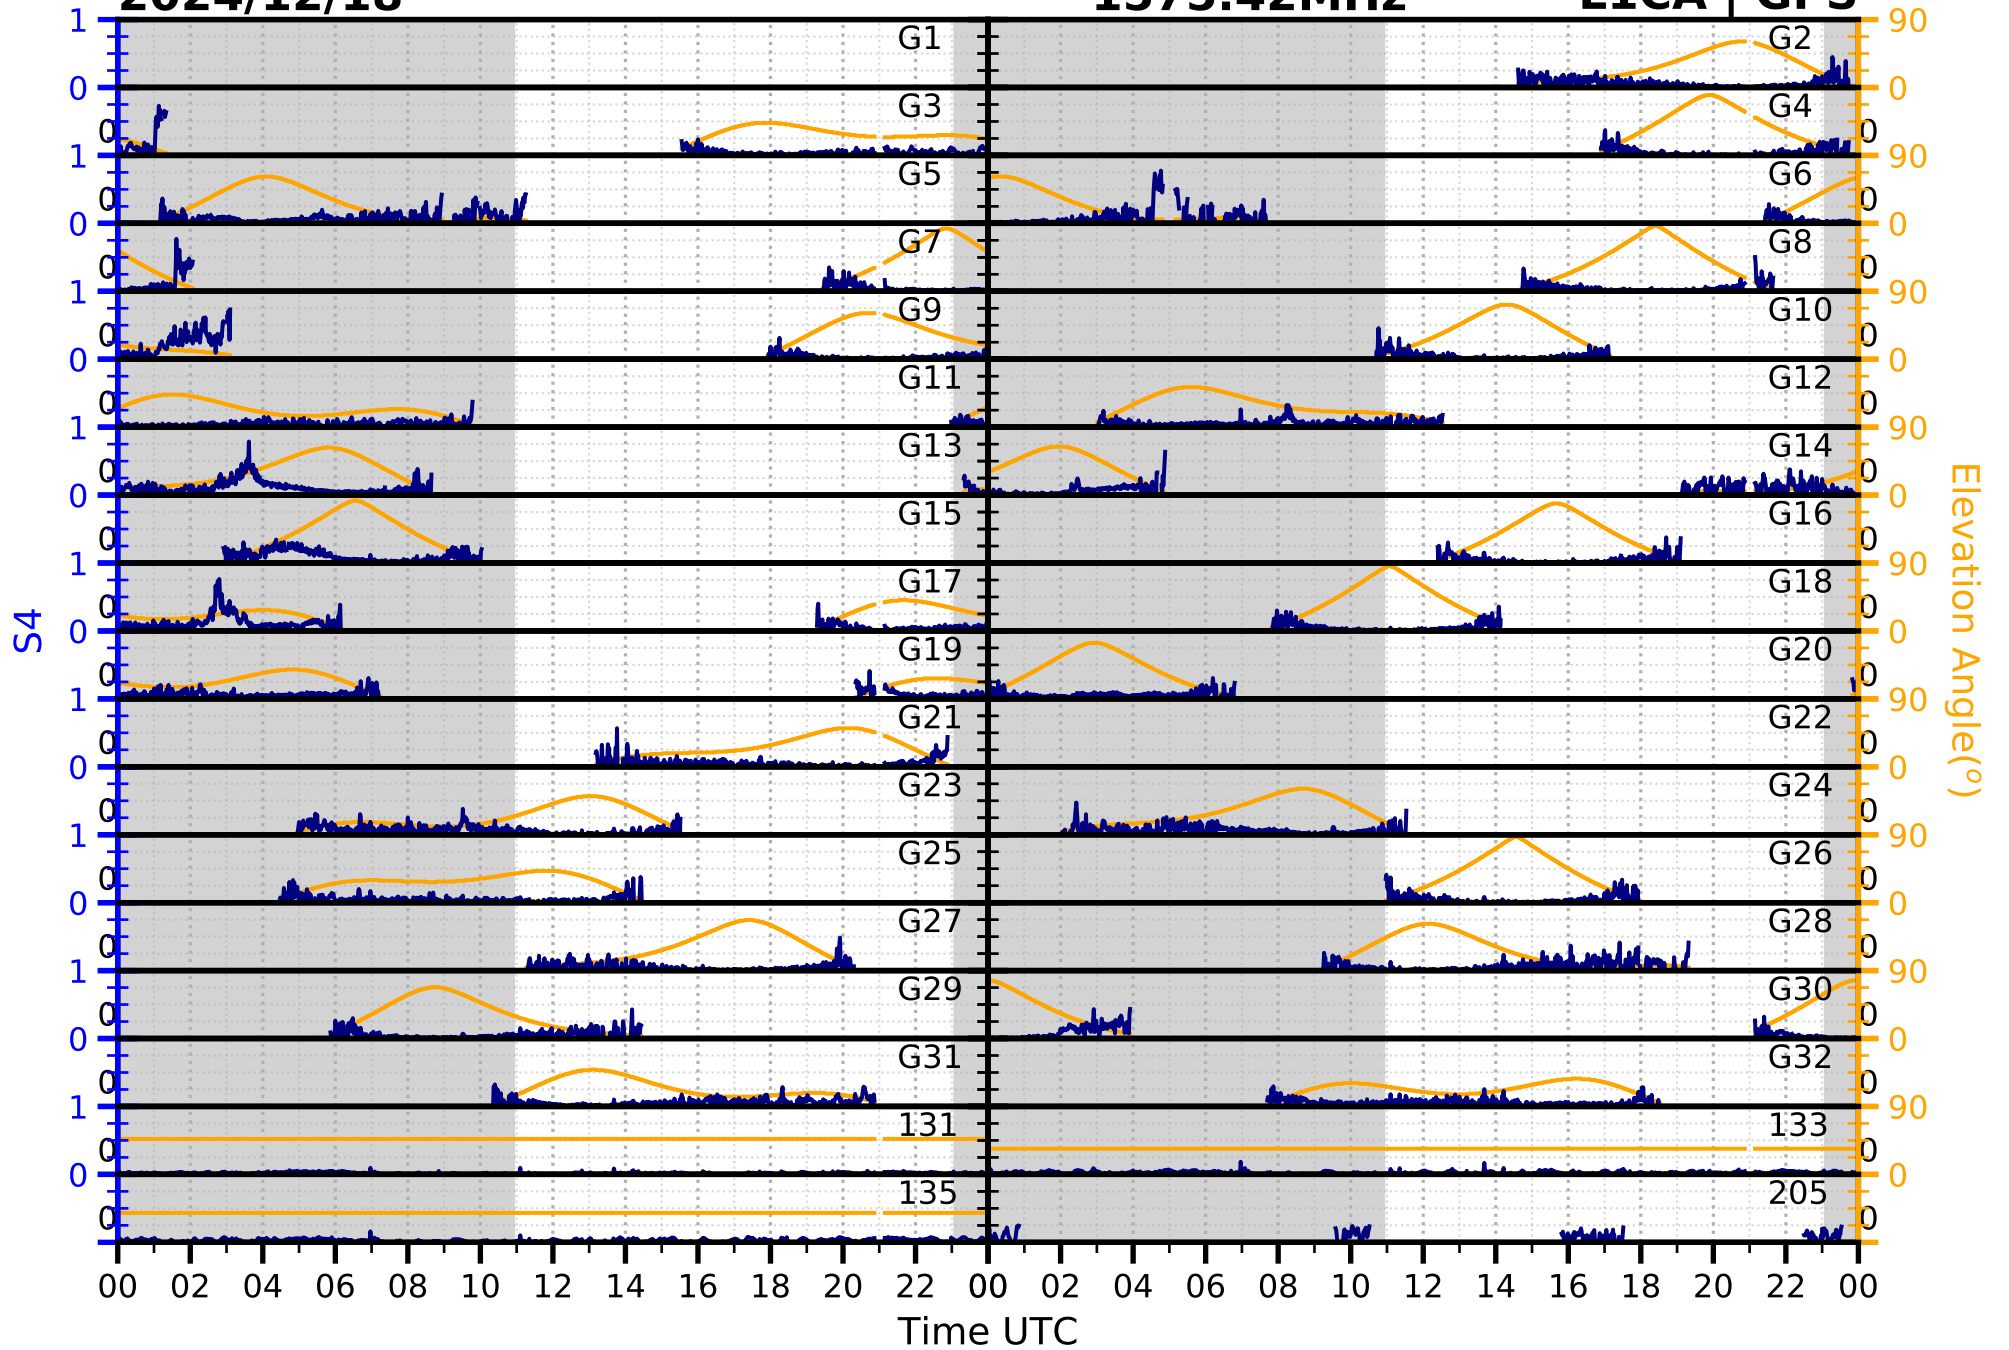

2024/12/18

S4

1575.42MHz

L1CA | GPS

2024/12/18

S4

1575.42MHz

L1BC | GALILEO

2024/12/18

S4

1602MHz

L1CA | GLONASS