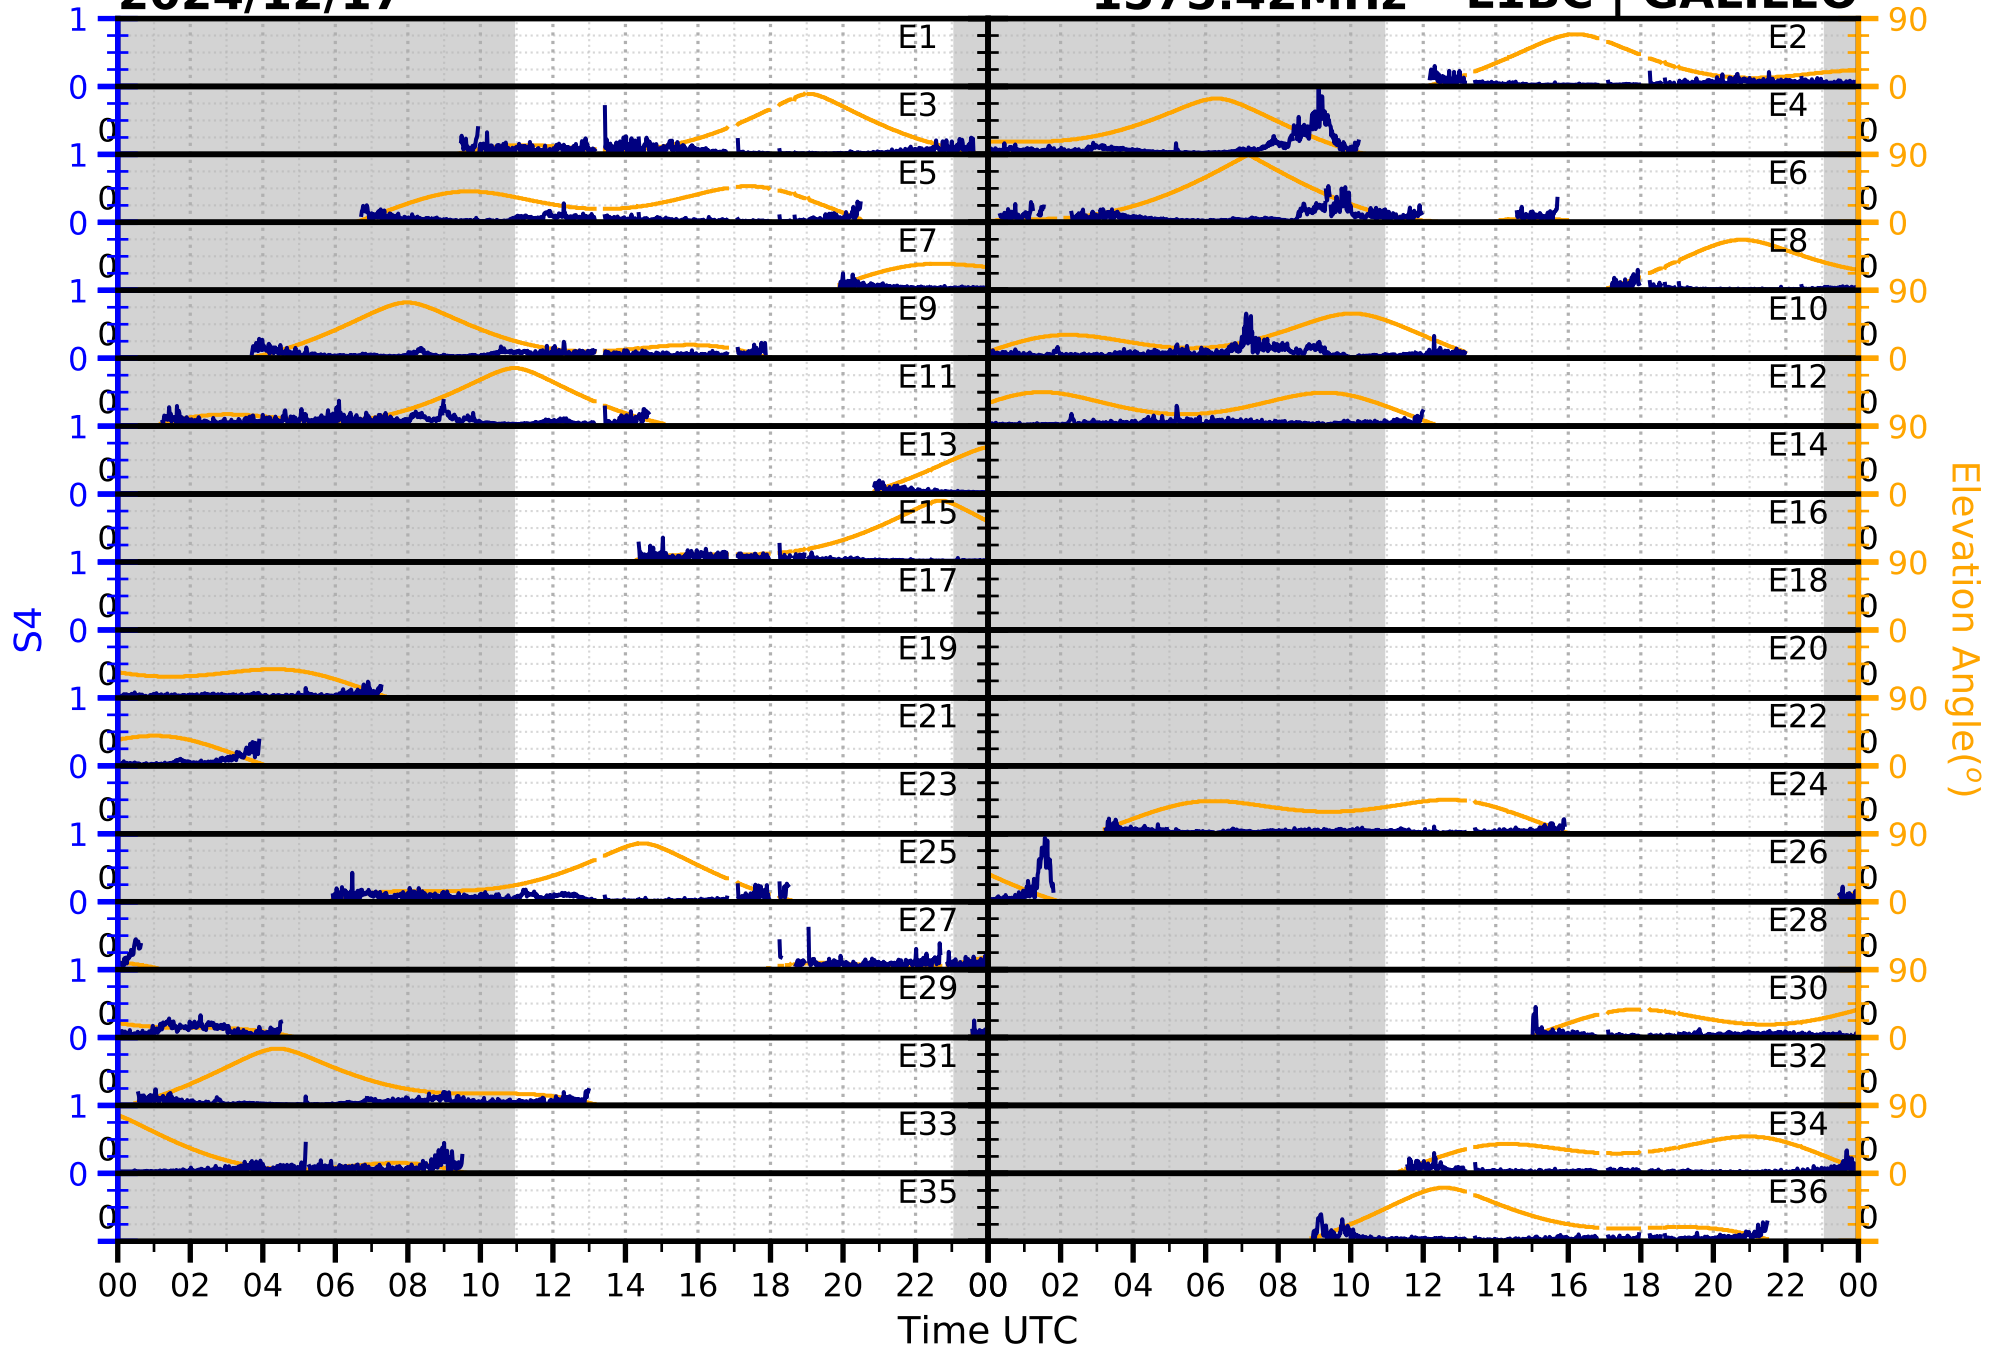

2024/12/17

S4

1575.42MHz

L1CA | GPS

2024/12/17

S4

1575.42MHz

L1BC | GALILEO

2024/12/17

S4

1602MHz

L1CA | GLONASS