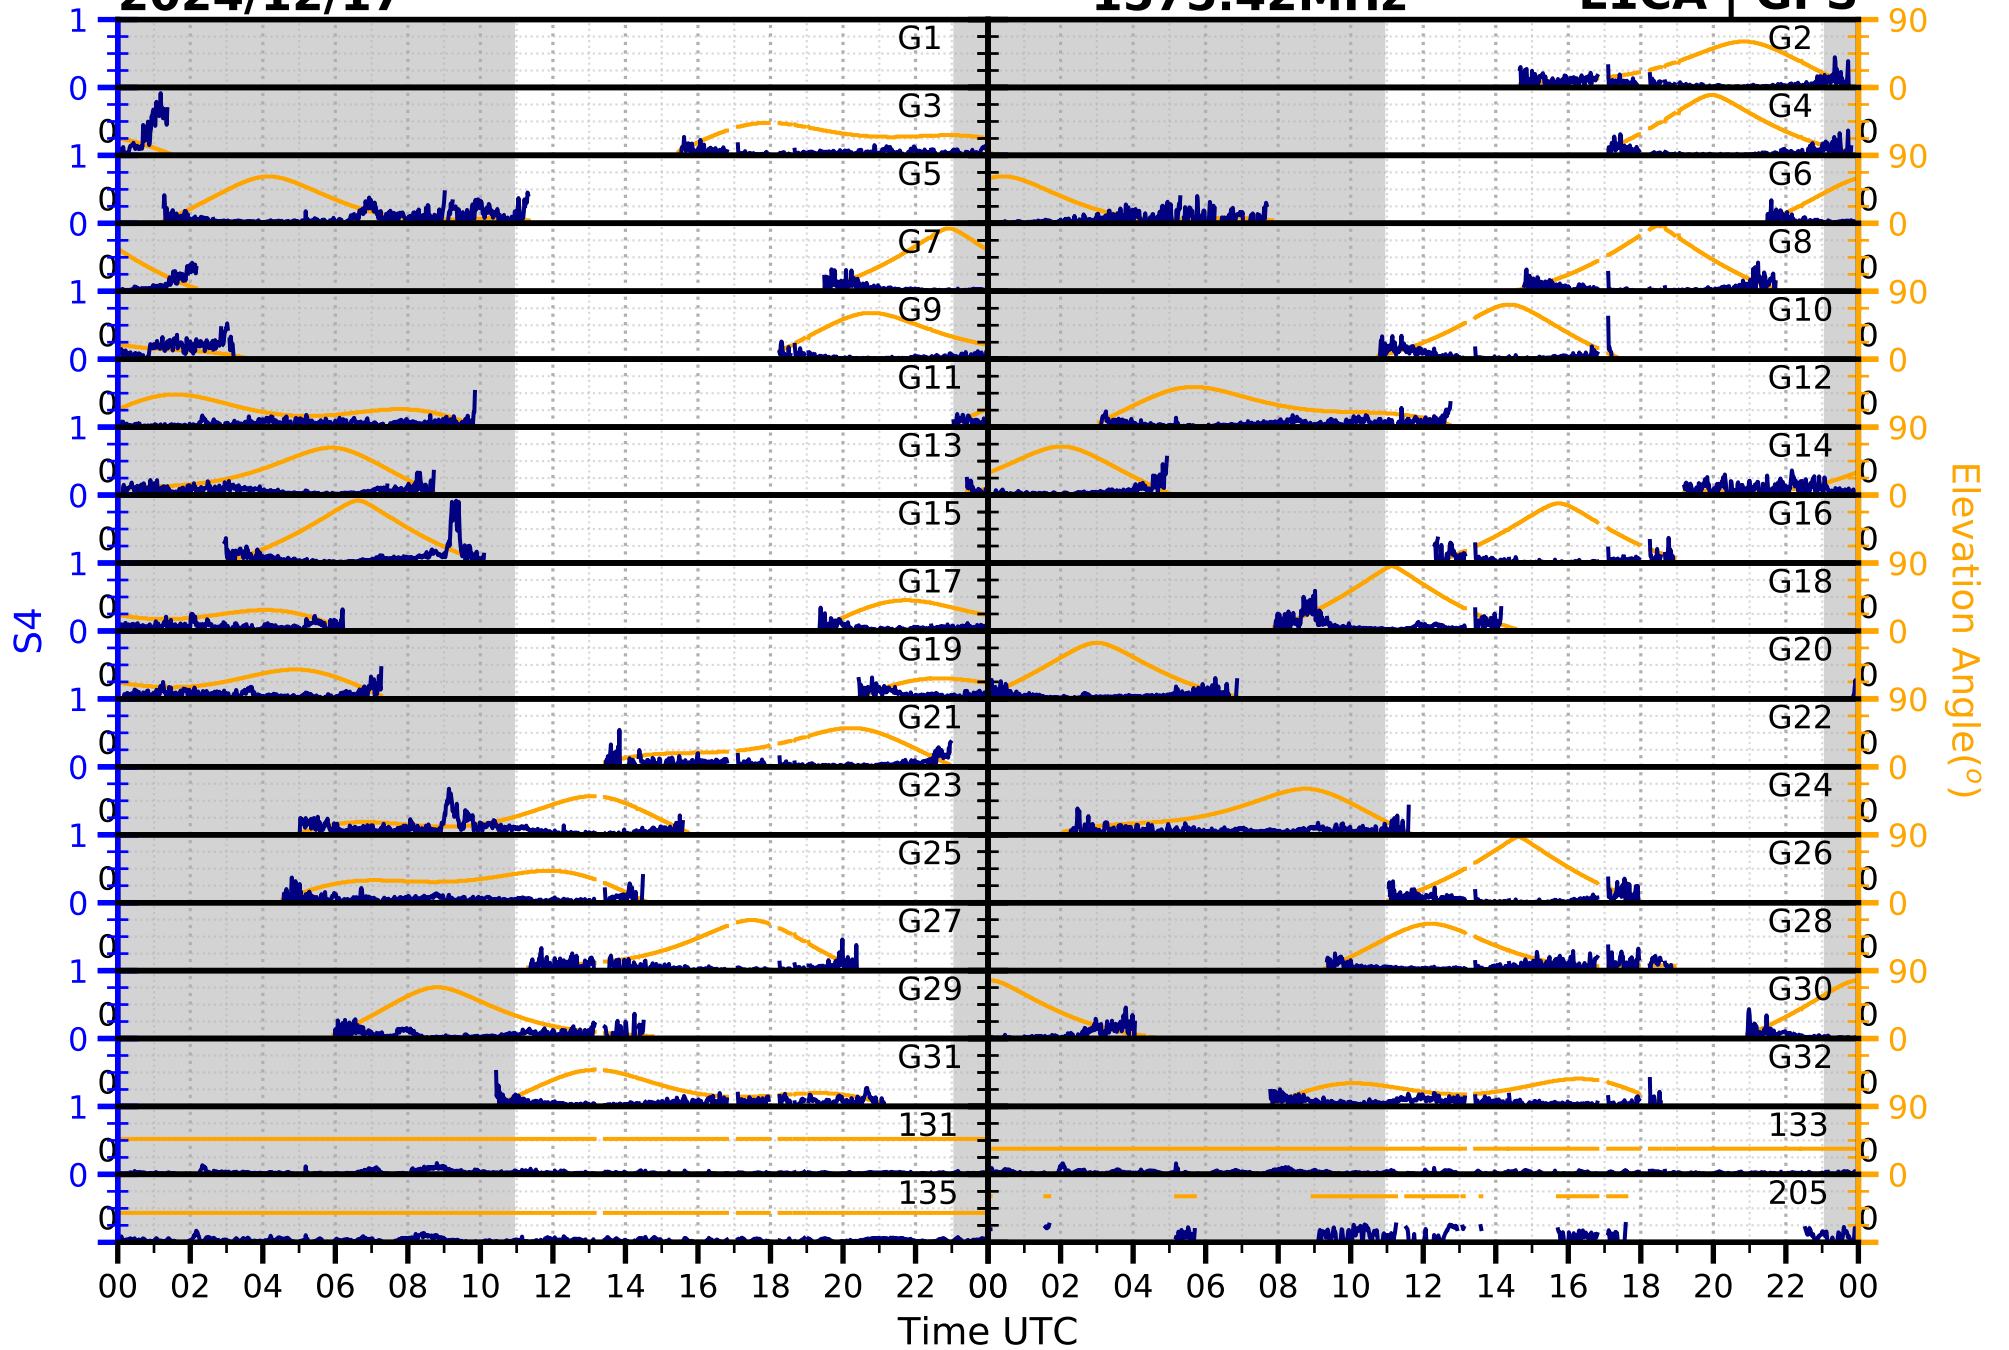

2024/12/17

S4

1575.42MHz

L1CA | GPS

2024/12/17

S4

1575.42MHz

L1BC | GALILEO

2024/12/17

S4

1602MHz

L1CA | GLONASS