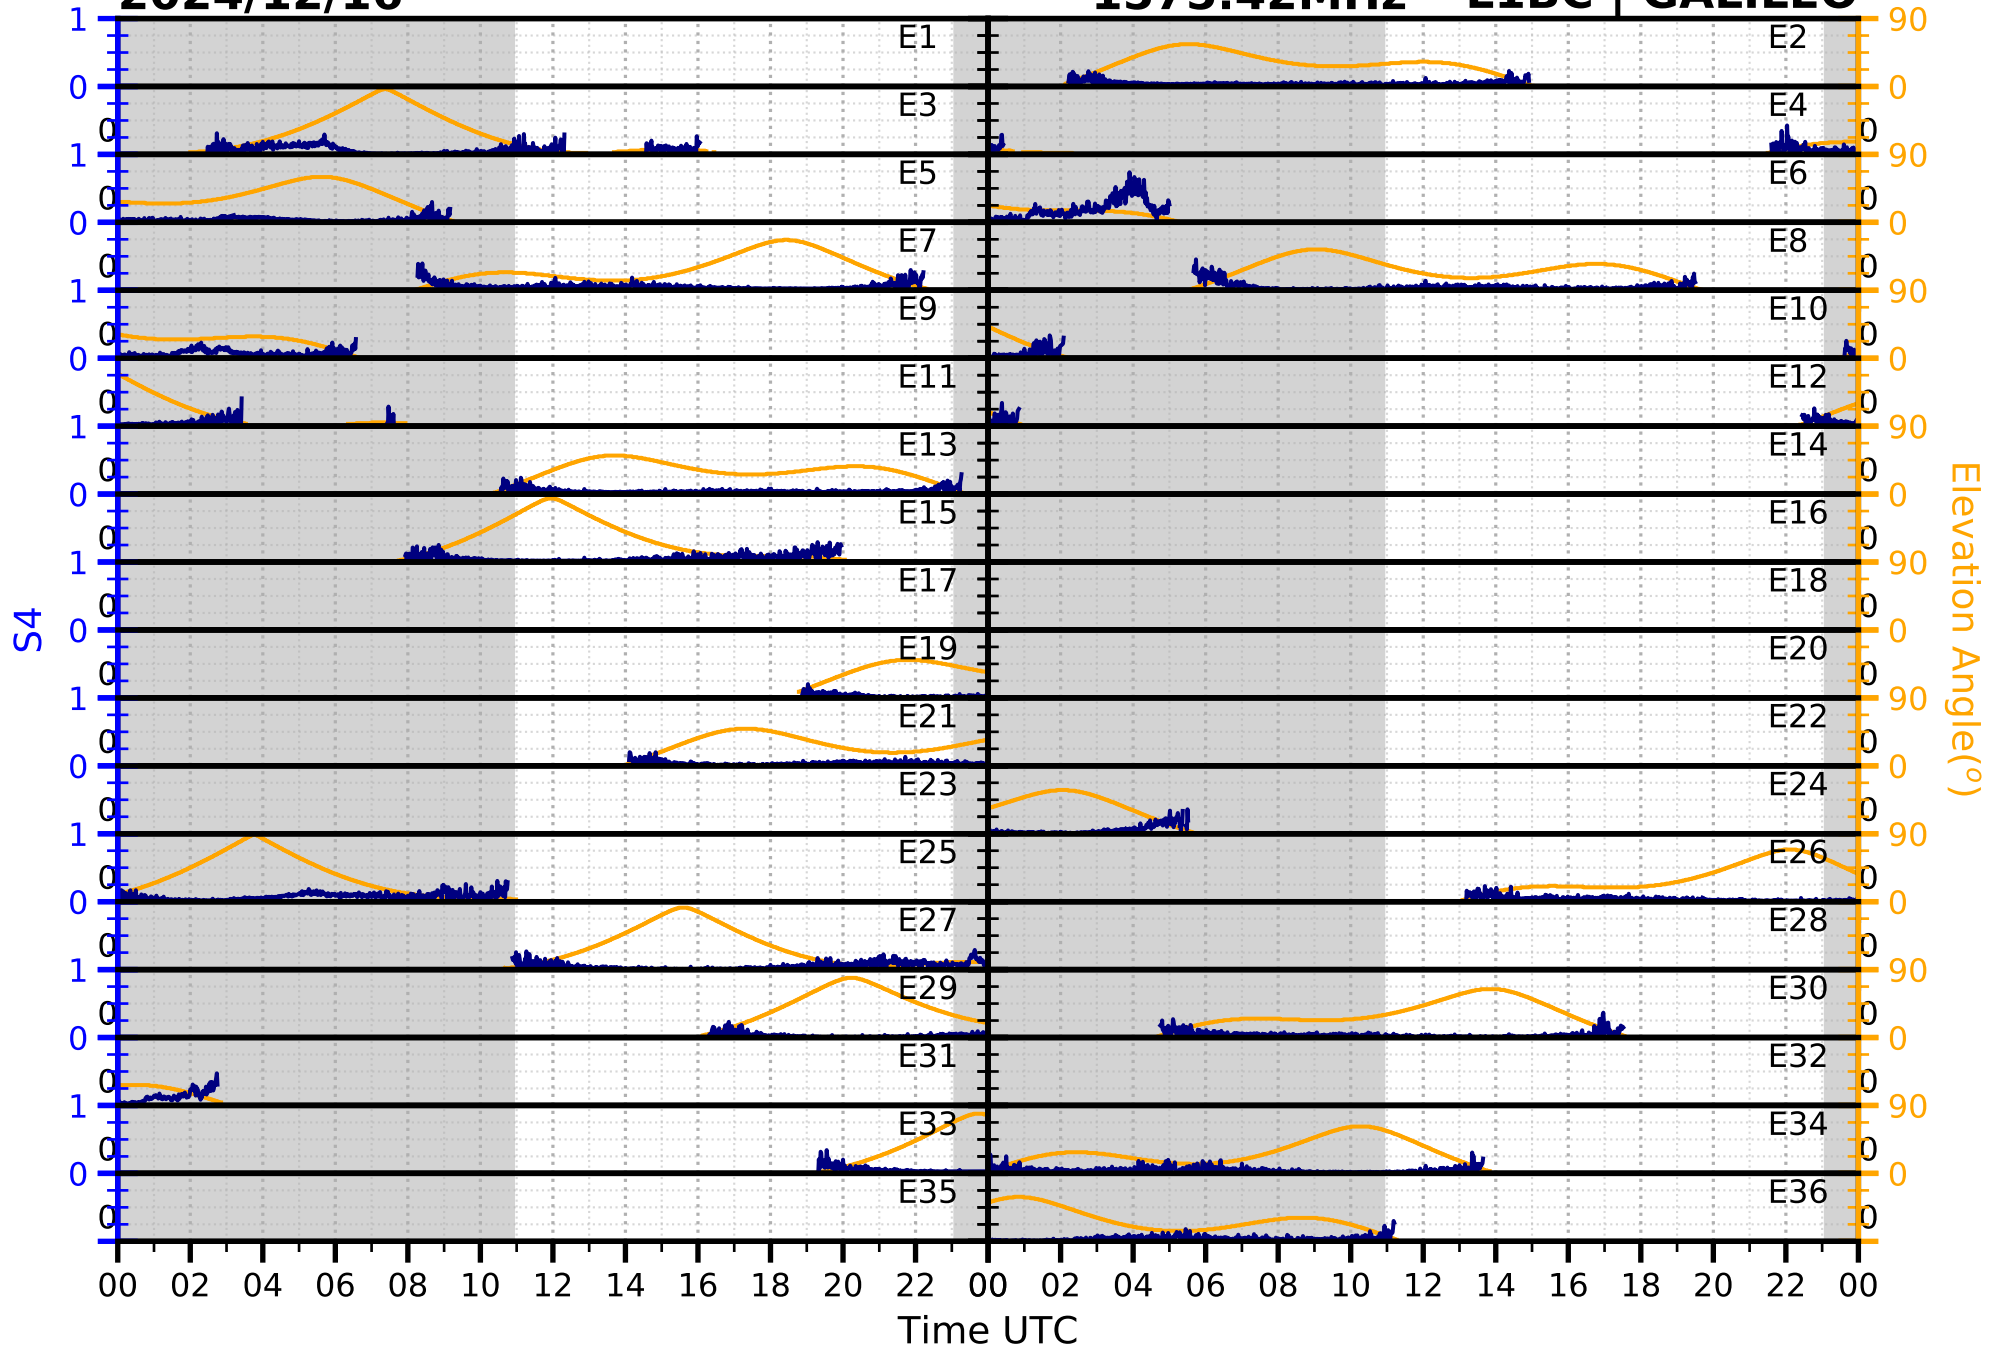

2024/12/16

S4

1575.42MHz

L1CA | GPS

2024/12/16

S4

1575.42MHz

L1BC | GALILEO

2024/12/16

S4

1602MHz

L1CA | GLONASS