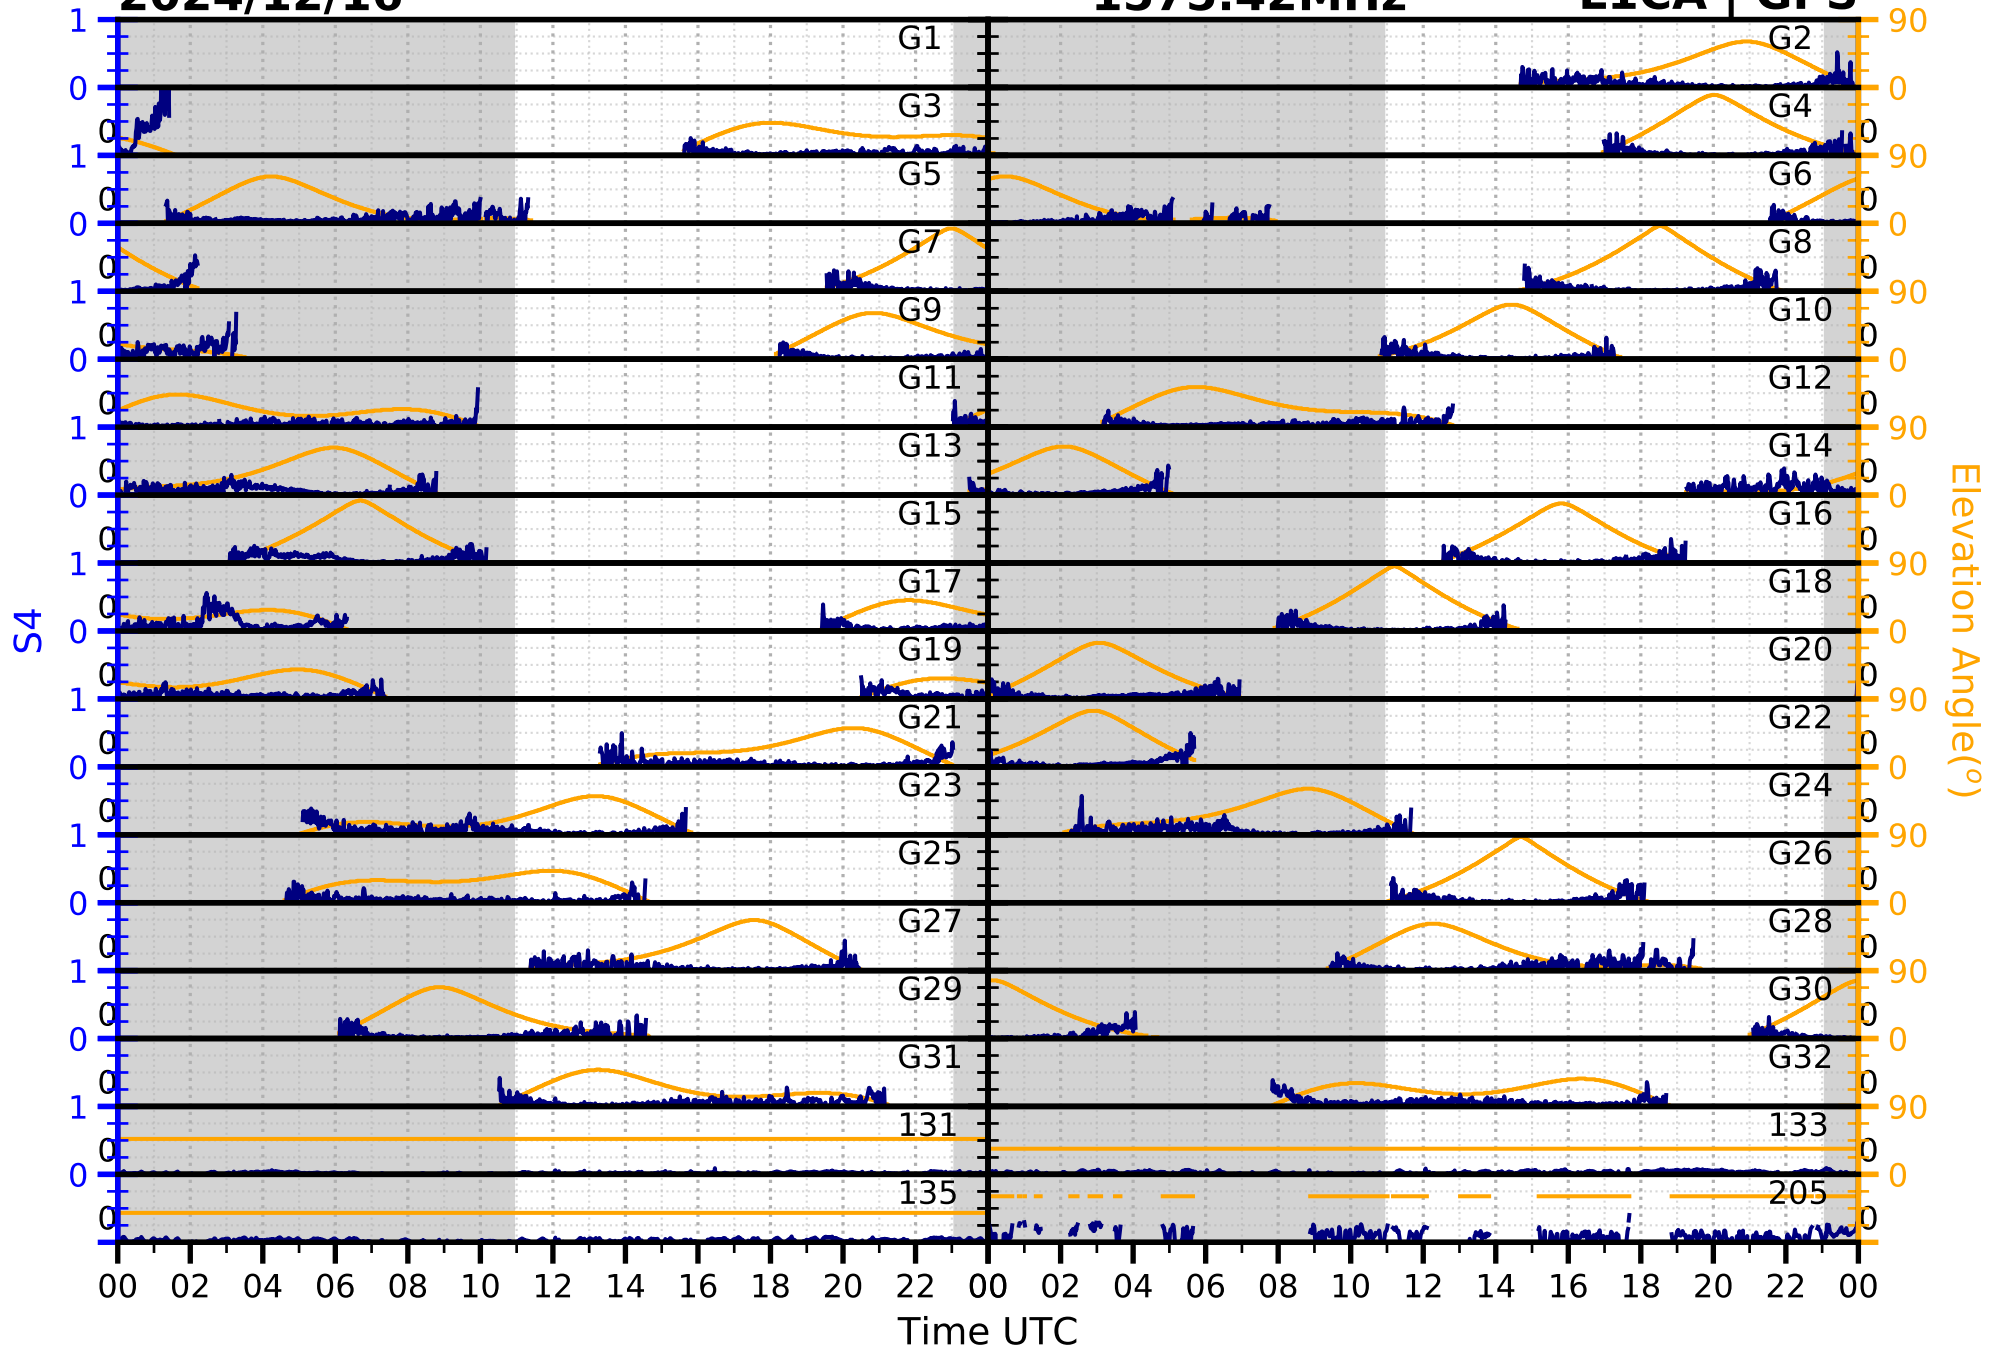

2024/12/16

S4

1575.42MHz

L1CA | GPS

2024/12/16

S4

1575.42MHz

L1BC | GALILEO

2024/12/16

S4

1602MHz

L1CA | GLONASS