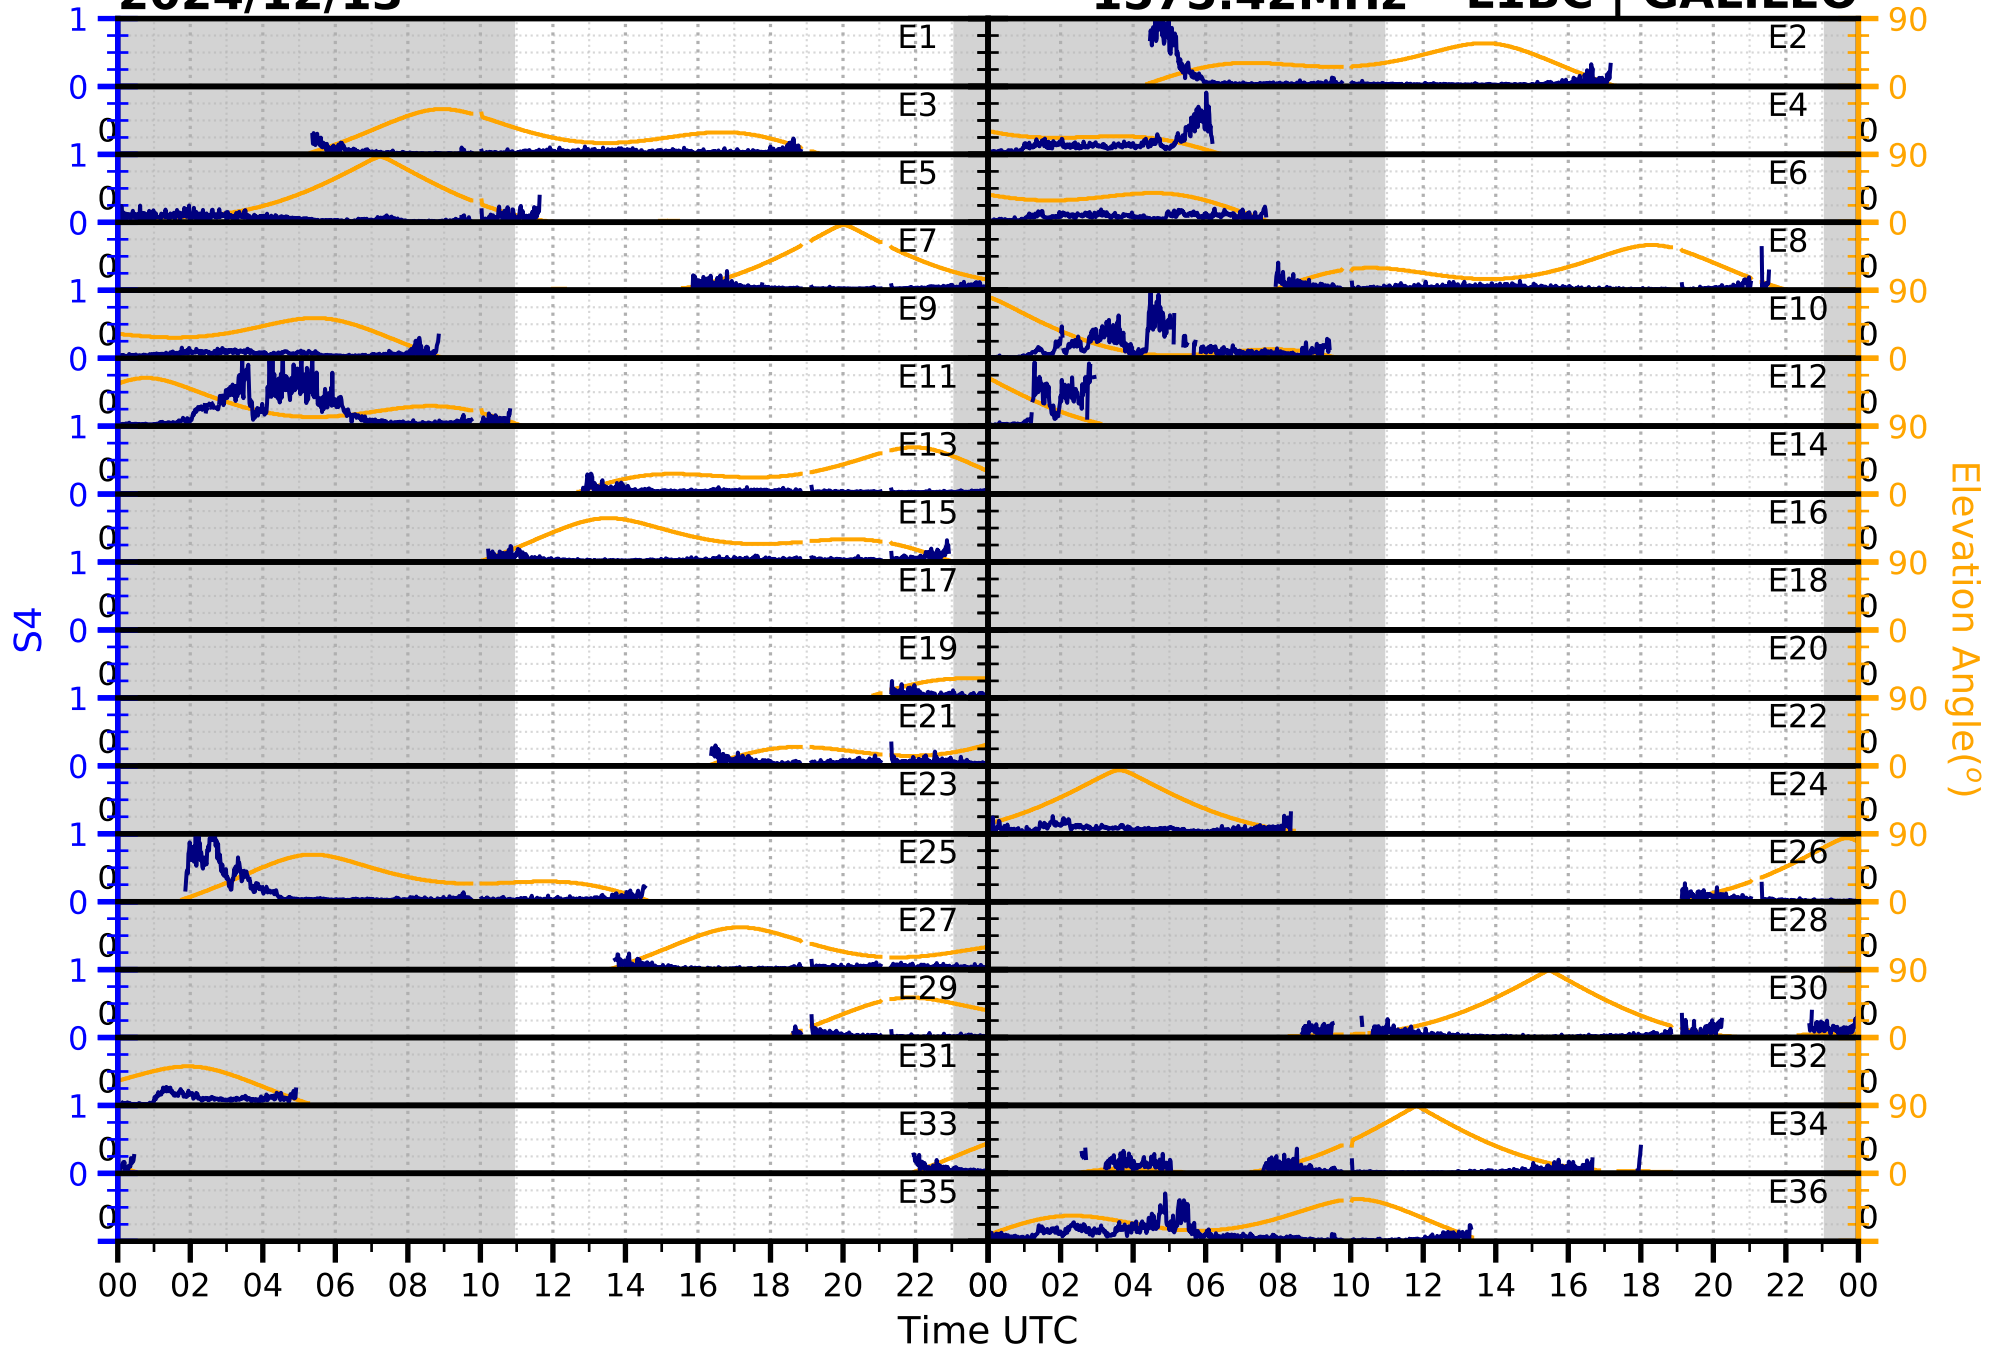

2024/12/13

S4

1575.42MHz

L1CA | GPS

2024/12/13

S4

1575.42MHz

L1BC | GALILEO

2024/12/13

S4

1602MHz

L1CA | GLONASS