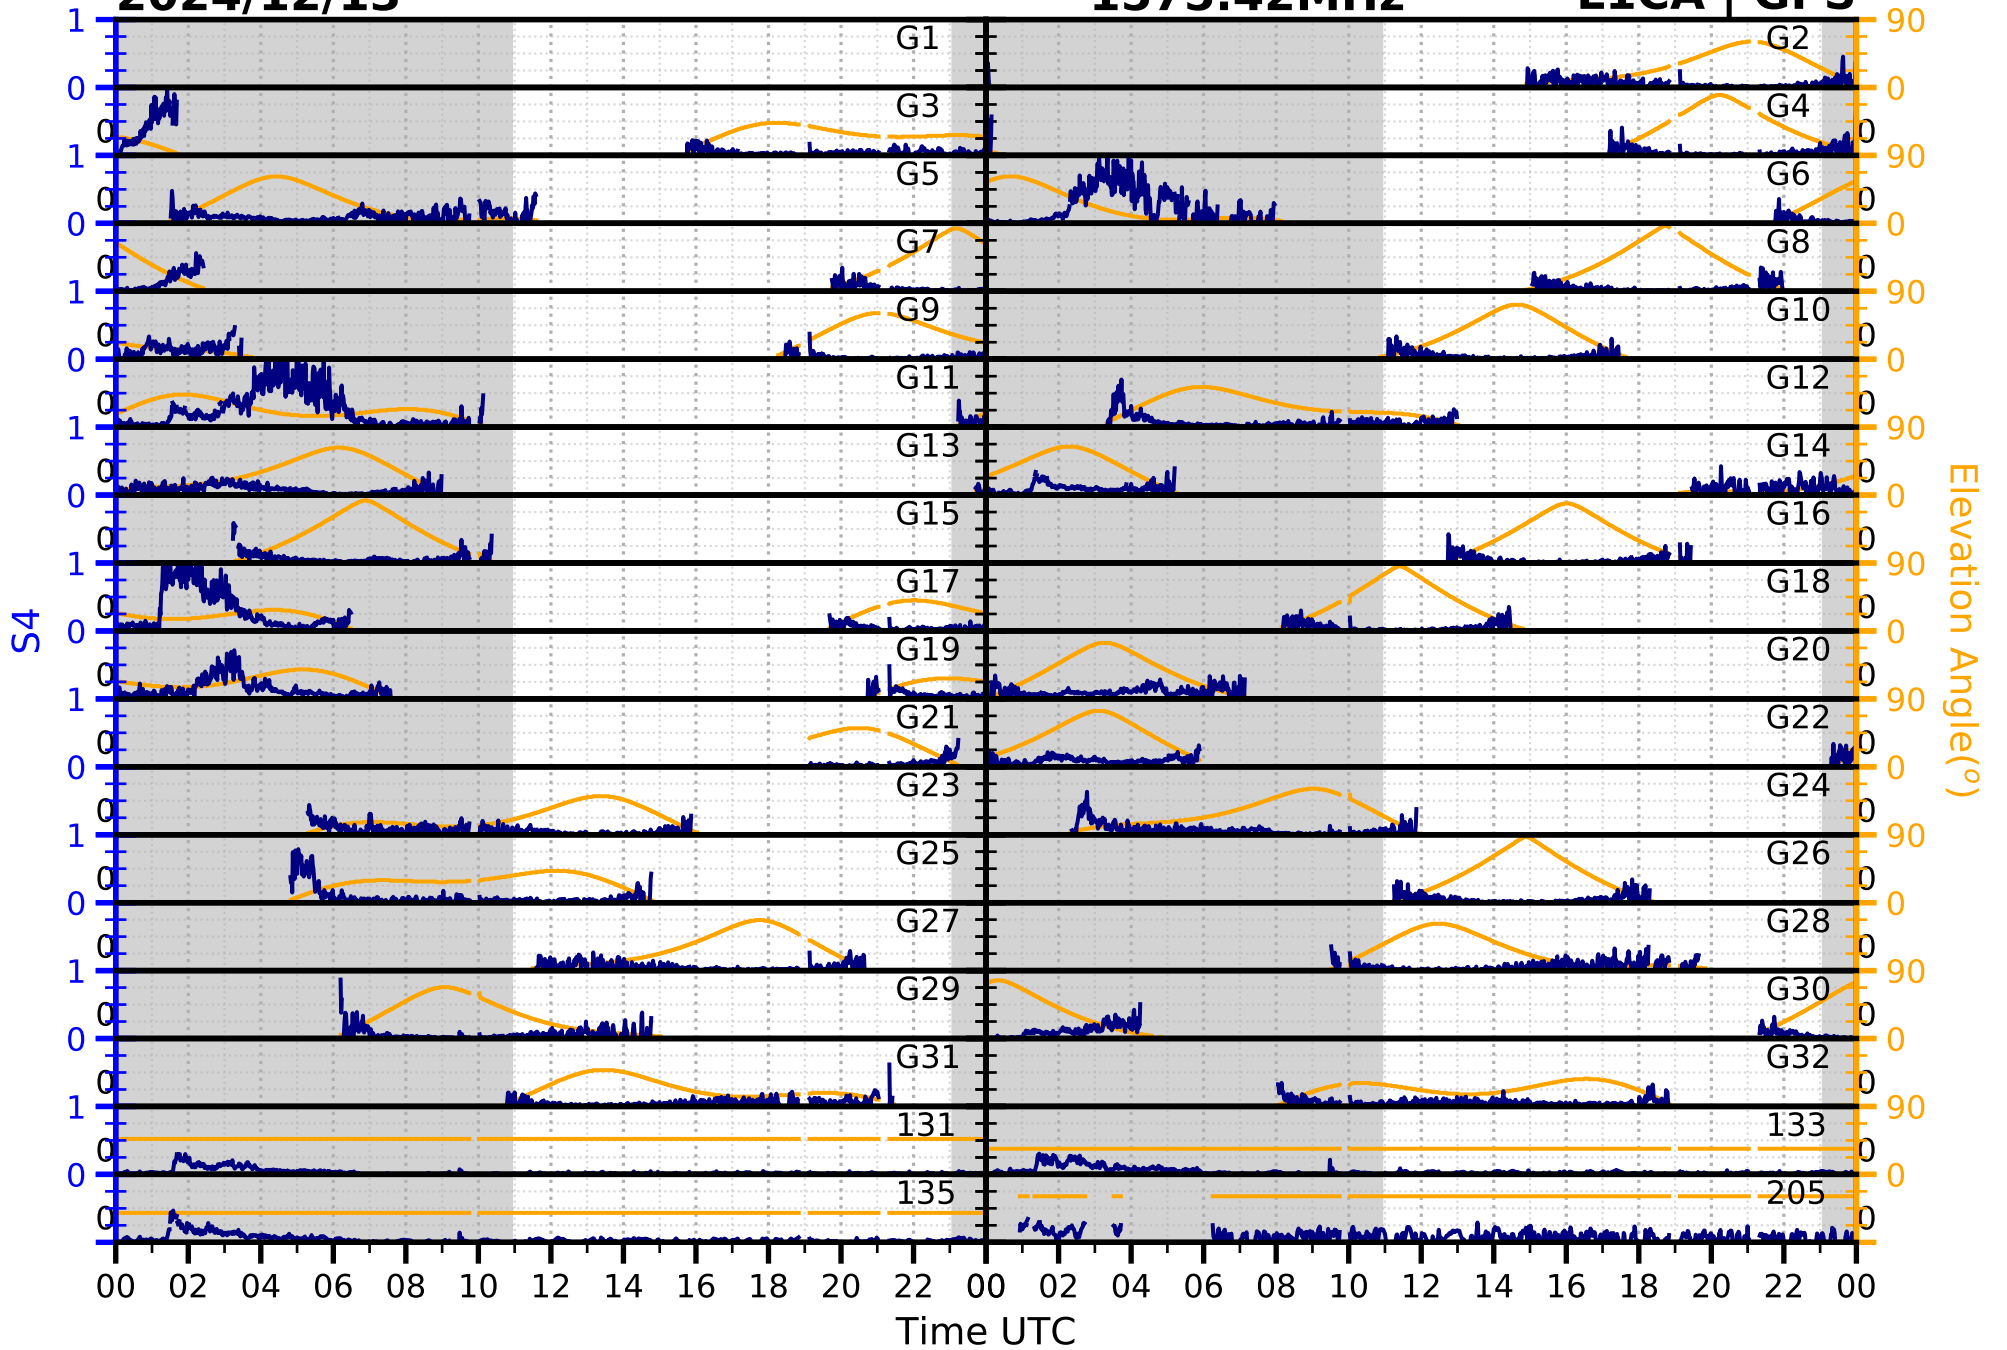

2024/12/13

S4

1575.42MHz

L1CA | GPS

2024/12/13

S4

1575.42MHz

L1BC | GALILEO

2024/12/13

S4

1602MHz

L1CA | GLONASS