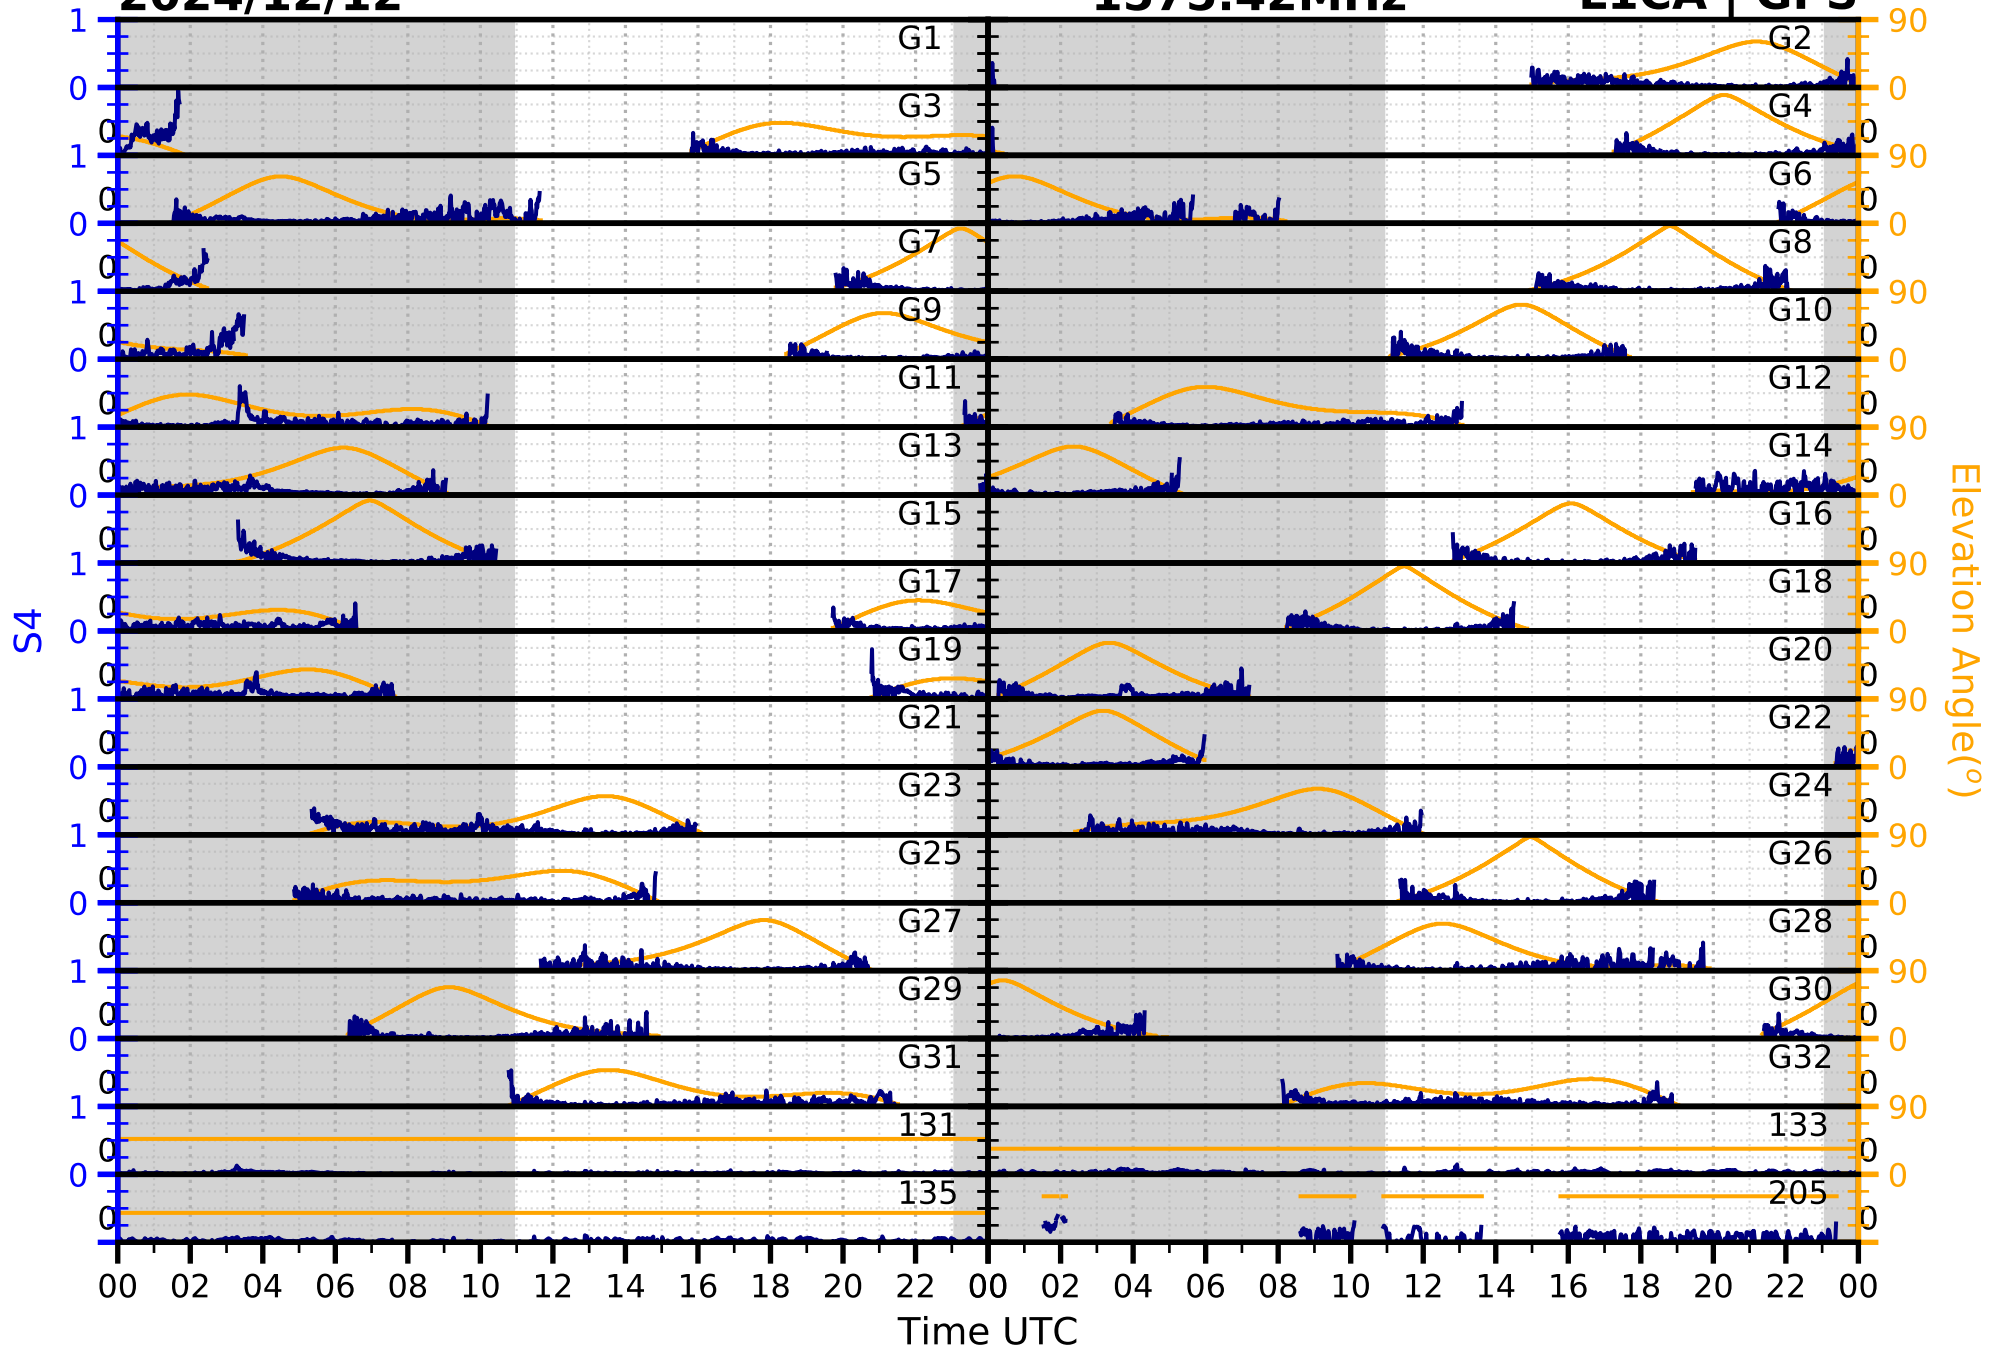

2024/12/12

S4

1575.42MHz

L1CA | GPS

2024/12/12

S4

1575.42MHz

L1BC | GALILEO

2024/12/12

S4

1602MHz

L1CA | GLONASS