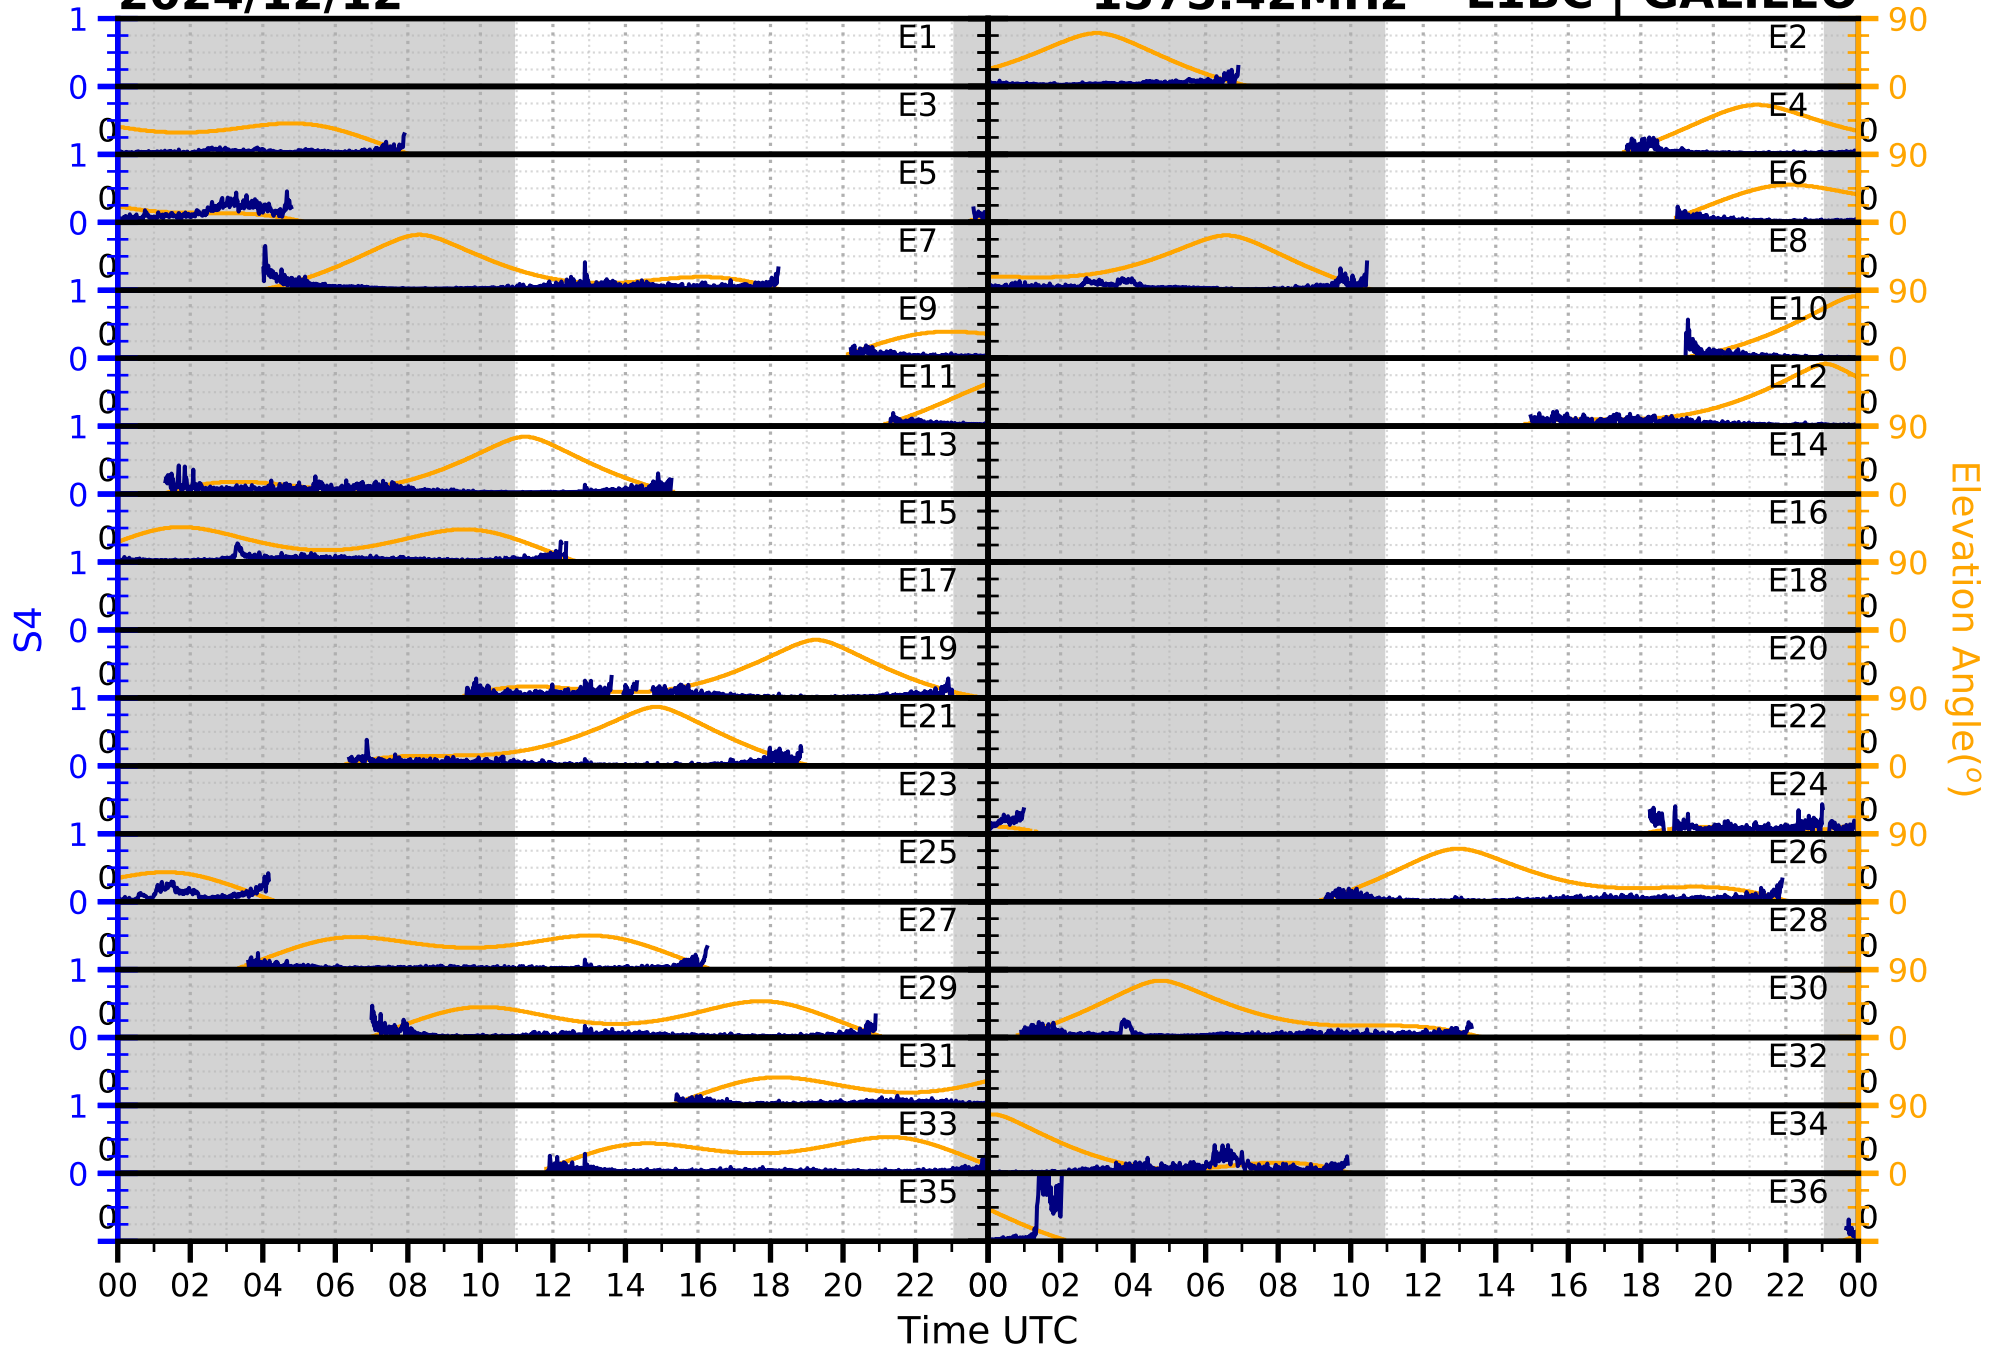

2024/12/12

S4

1575.42MHz

L1CA | GPS

2024/12/12

S4

1575.42MHz

L1BC | GALILEO

2024/12/12

S4

1602MHz

L1CA | GLONASS