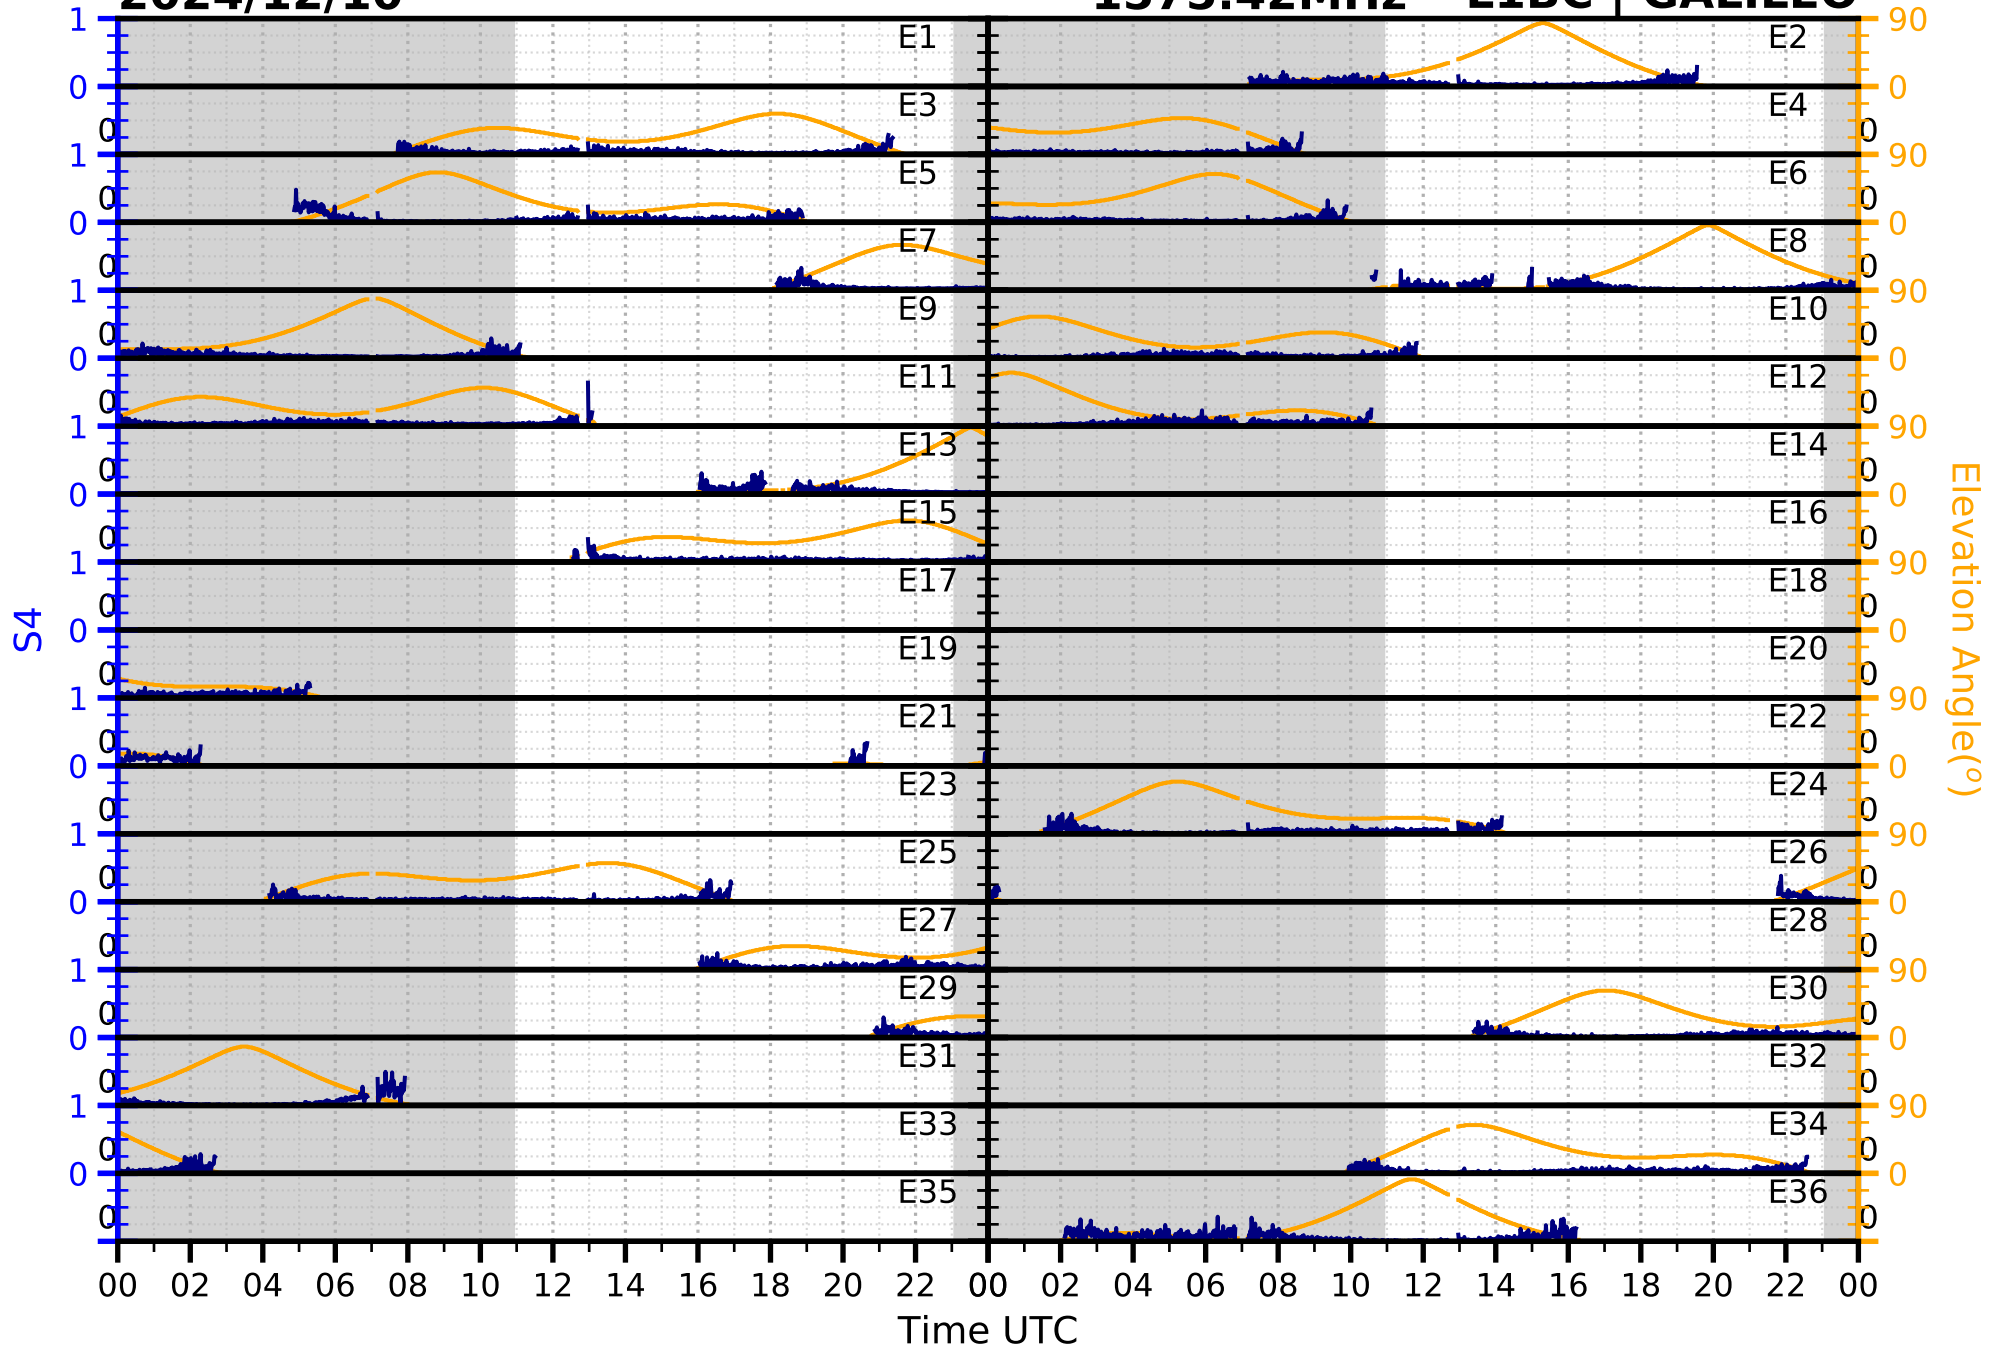

2024/12/10

S4

1575.42MHz

L1CA | GPS

2024/12/10

S4

1575.42MHz

L1BC | GALILEO

2024/12/10

S4

1602MHz

L1CA | GLONASS