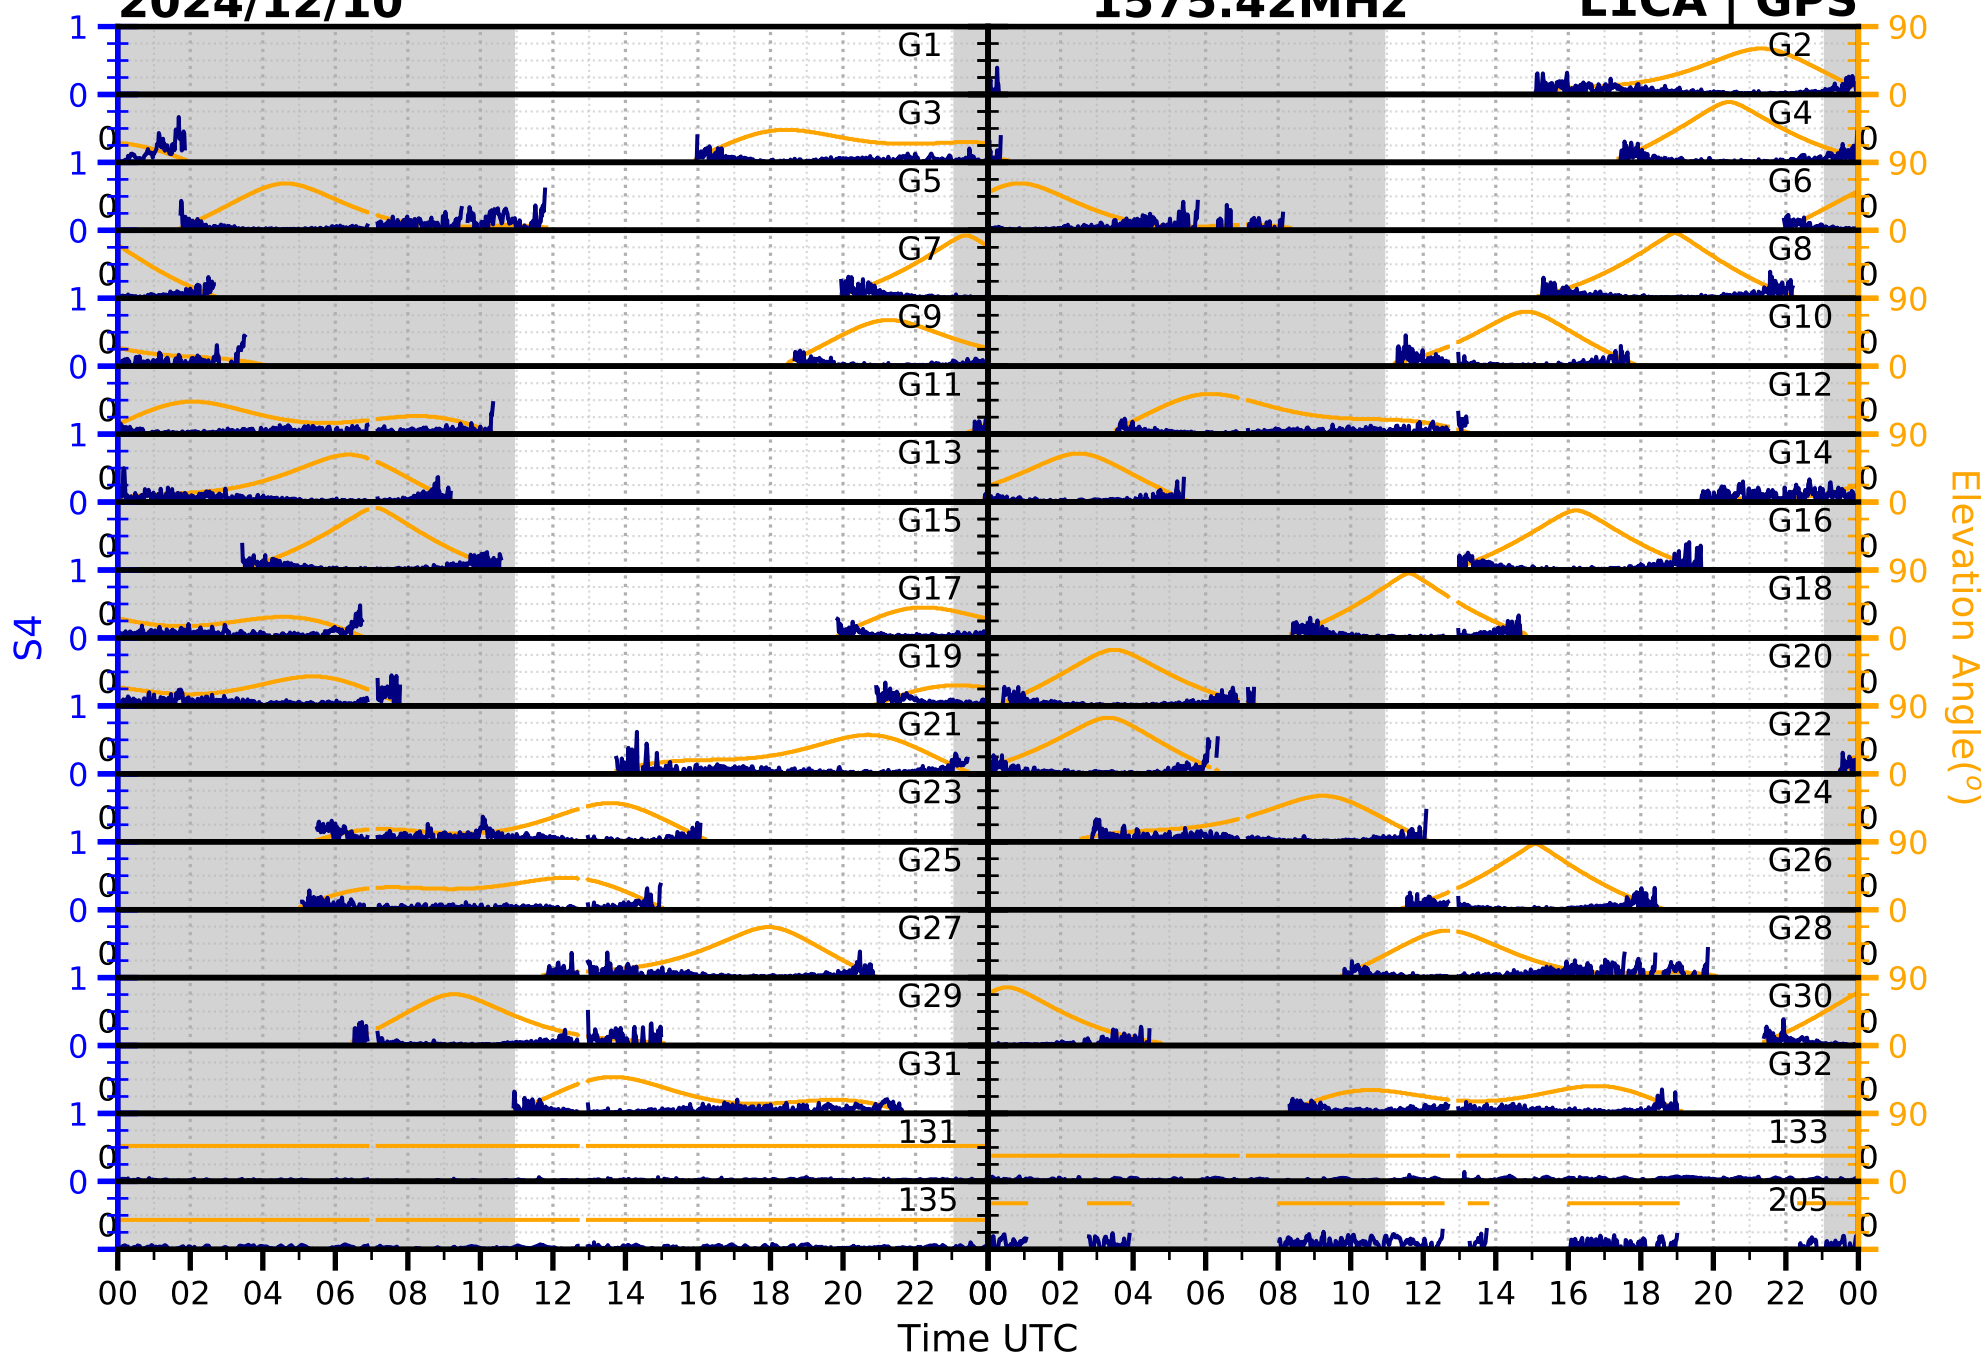

2024/12/10

S4

1575.42MHz

L1CA | GPS

2024/12/10

S4

1575.42MHz

L1BC | GALILEO

2024/12/10

S4

1602MHz

L1CA | GLONASS