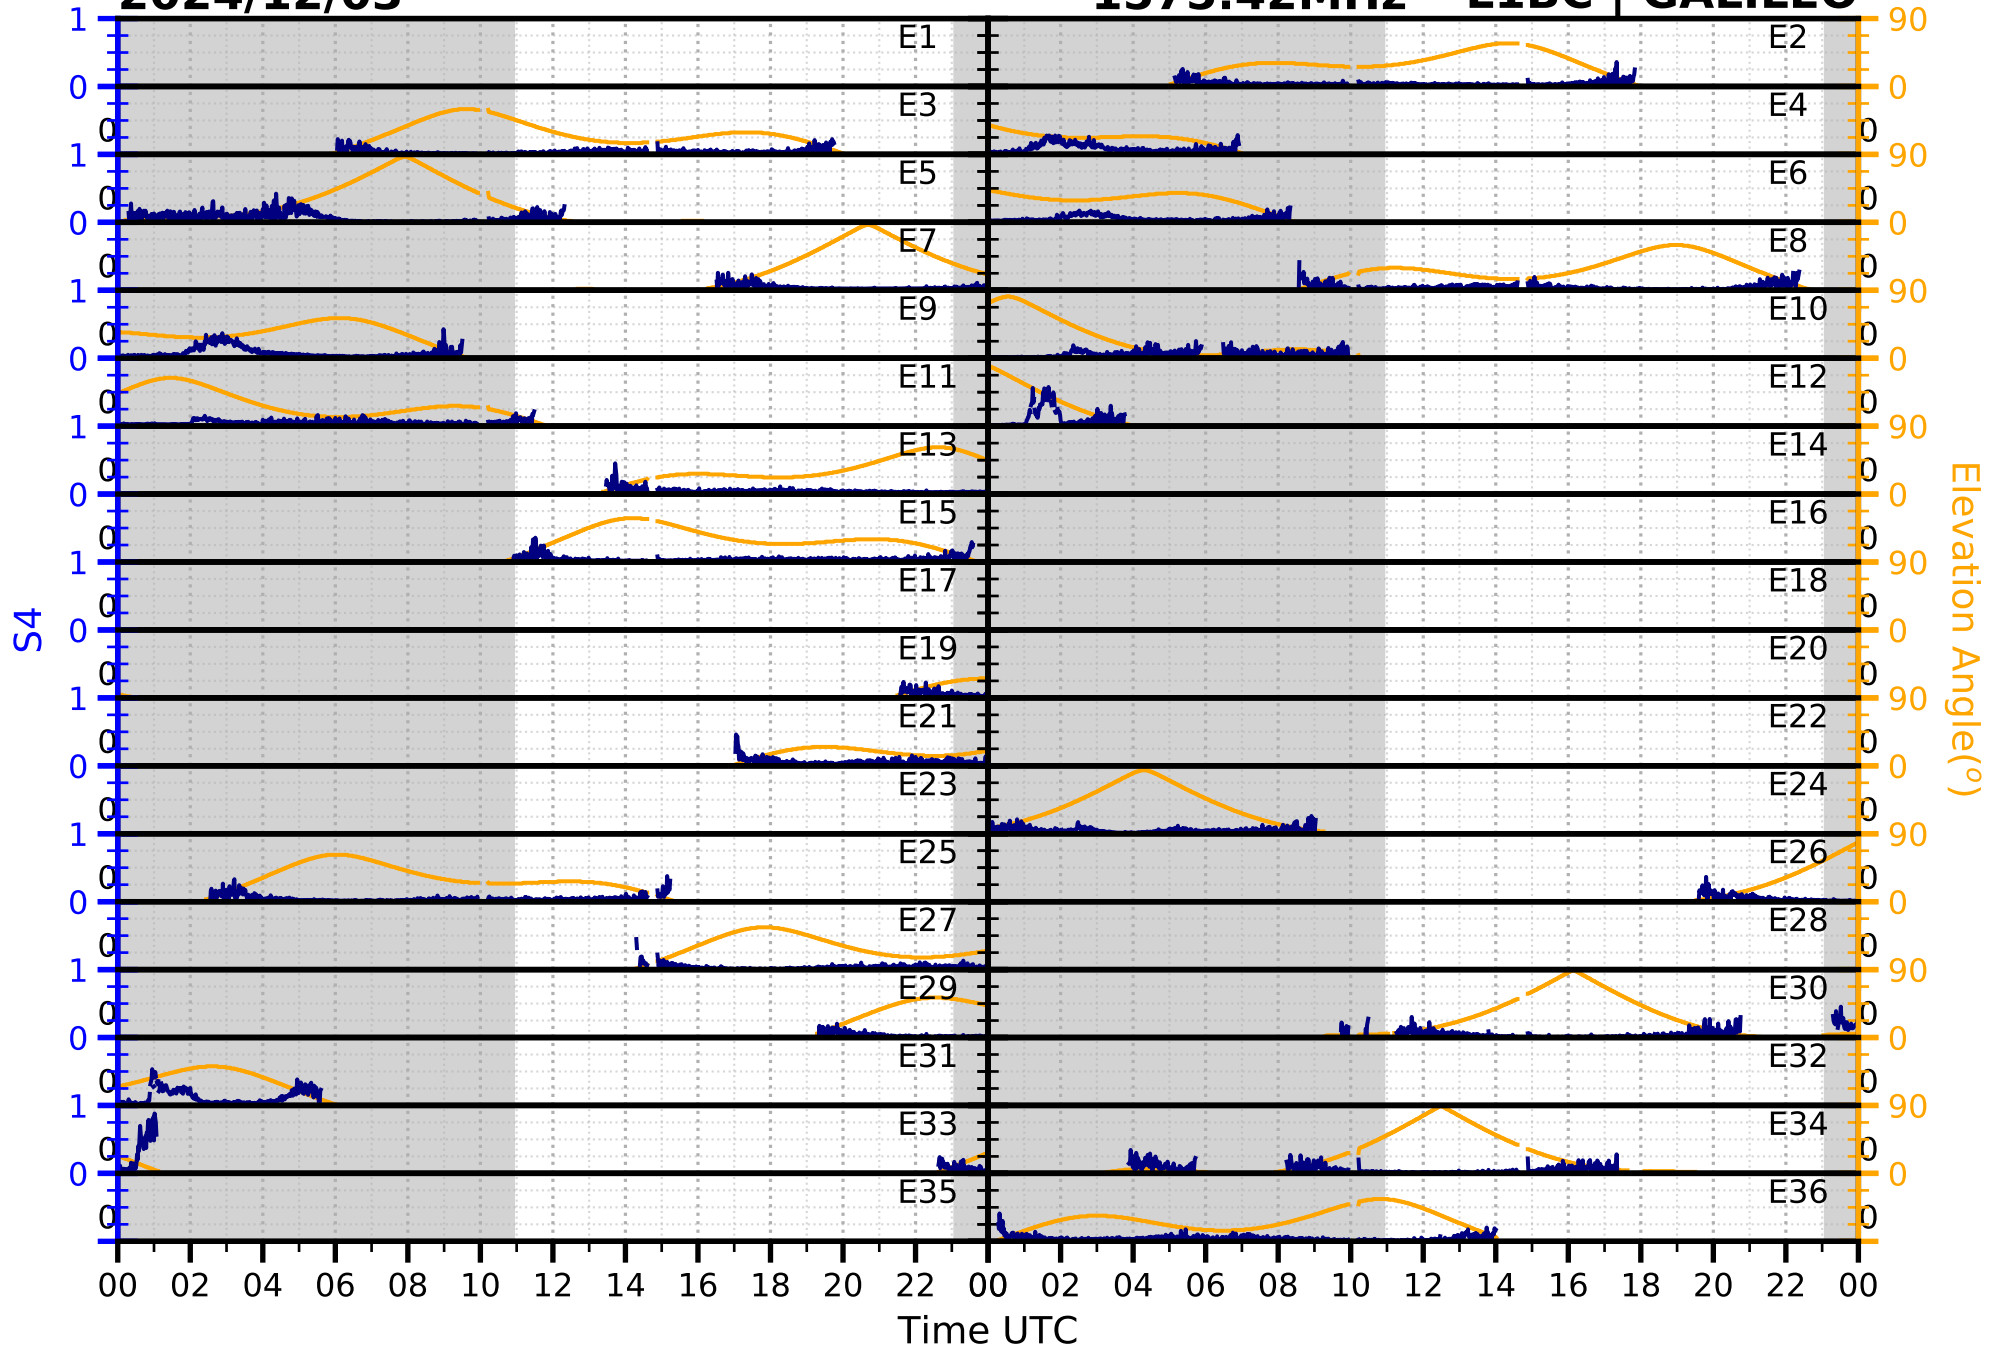

2024/12/03

S4

1575.42MHz

L1CA | GPS

2024/12/03

S4

1575.42MHz

L1BC | GALILEO

2024/12/03

S4

1602MHz

L1CA | GLONASS