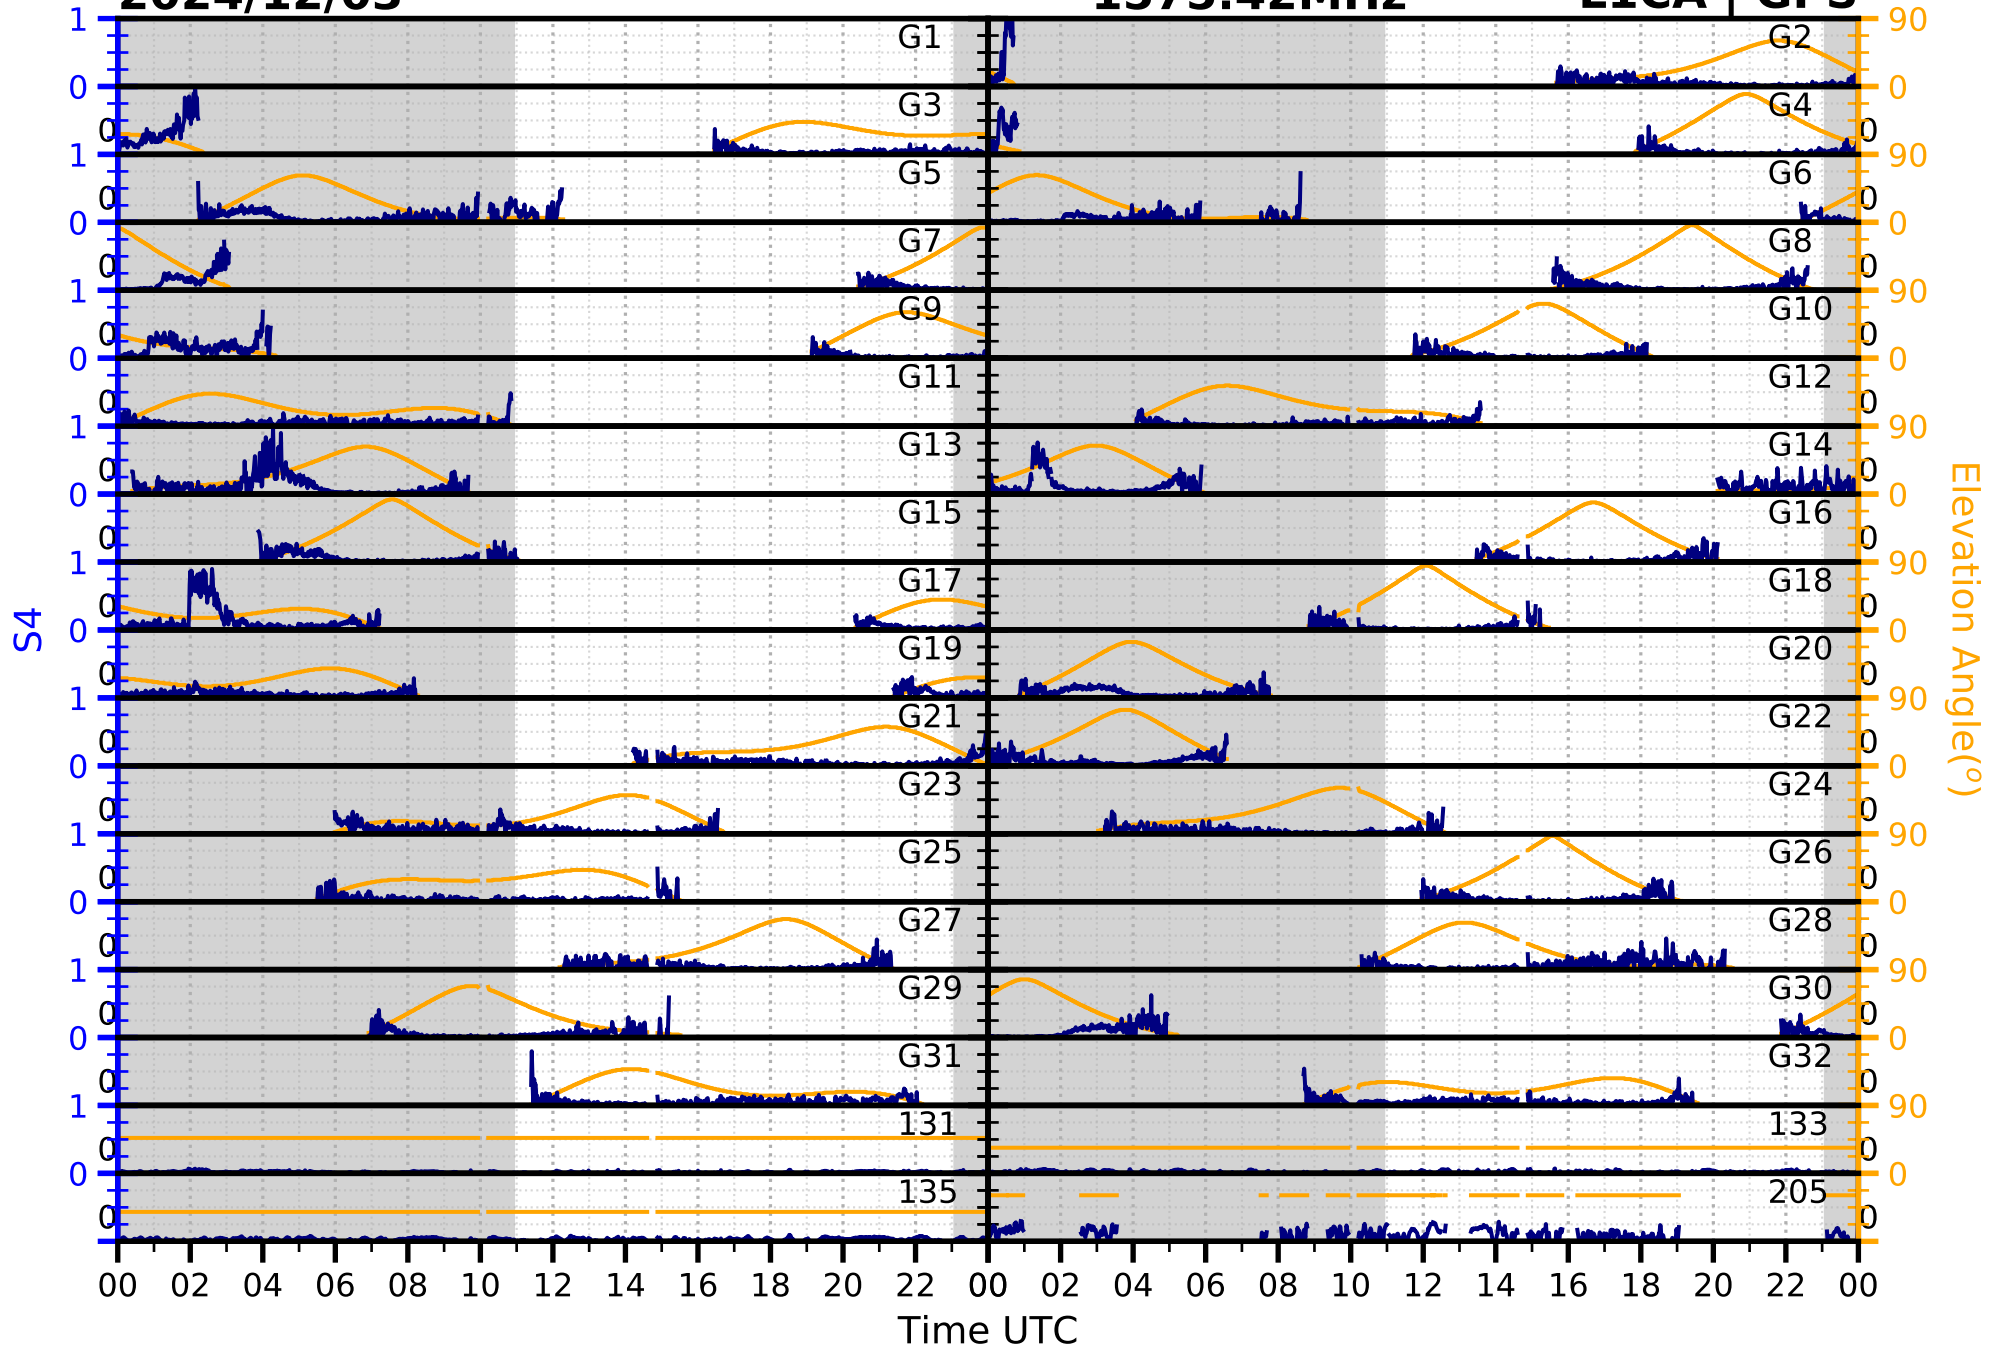

2024/12/03

S4

1575.42MHz

L1CA | GPS

2024/12/03

S4

1575.42MHz

L1BC | GALILEO

2024/12/03

S4

1602MHz

L1CA | GLONASS