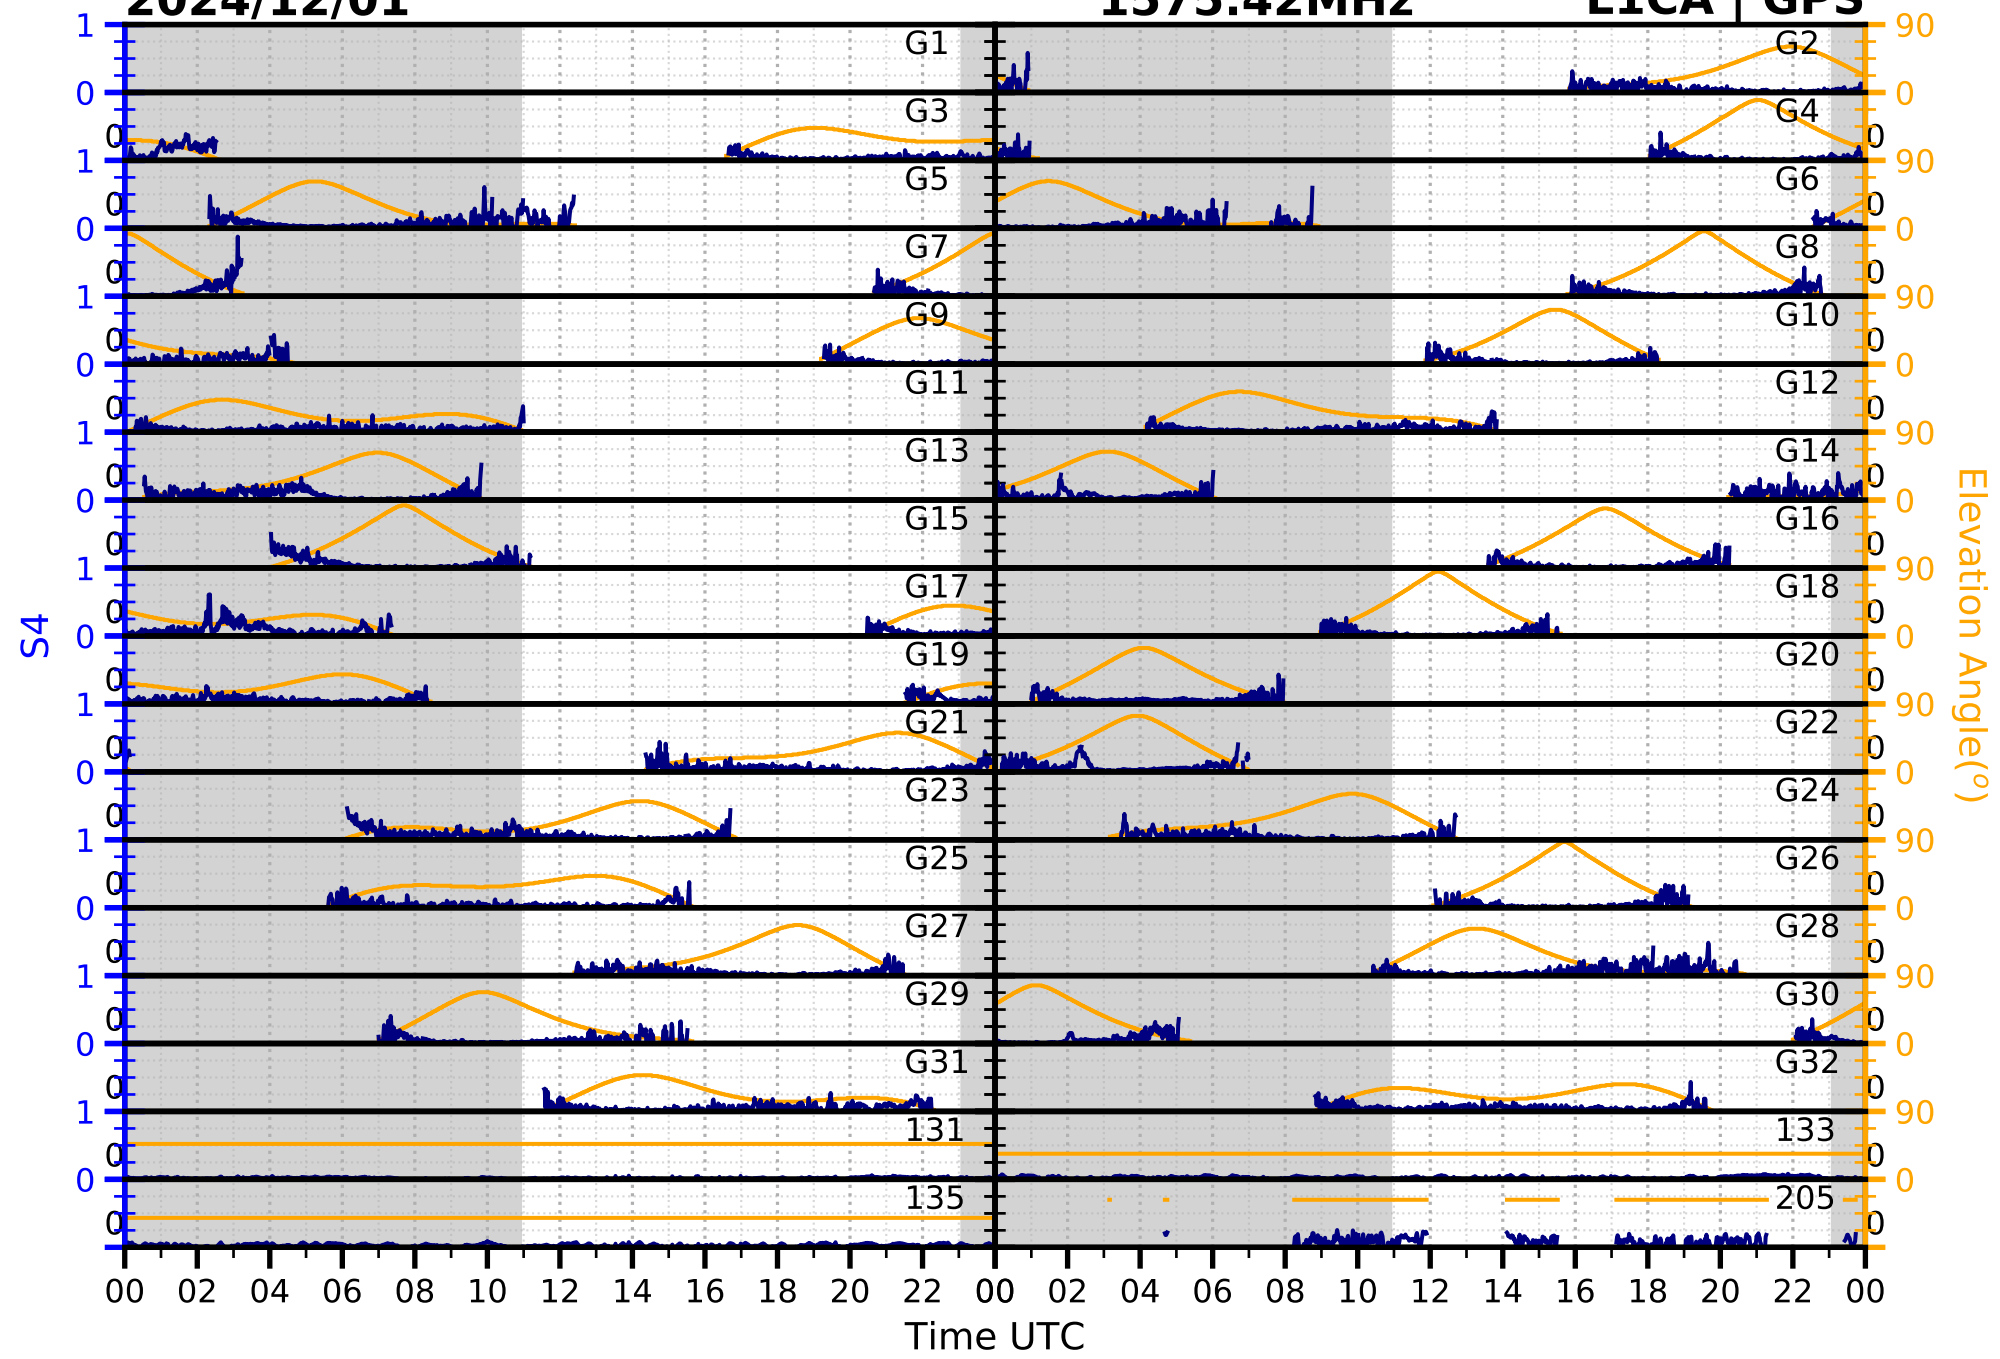

2024/12/01

S4

1575.42MHz

L1CA | GPS

2024/12/01

S4

1575.42MHz

L1BC | GALILEO

2024/12/01

S4

1602MHz

L1CA | GLONASS