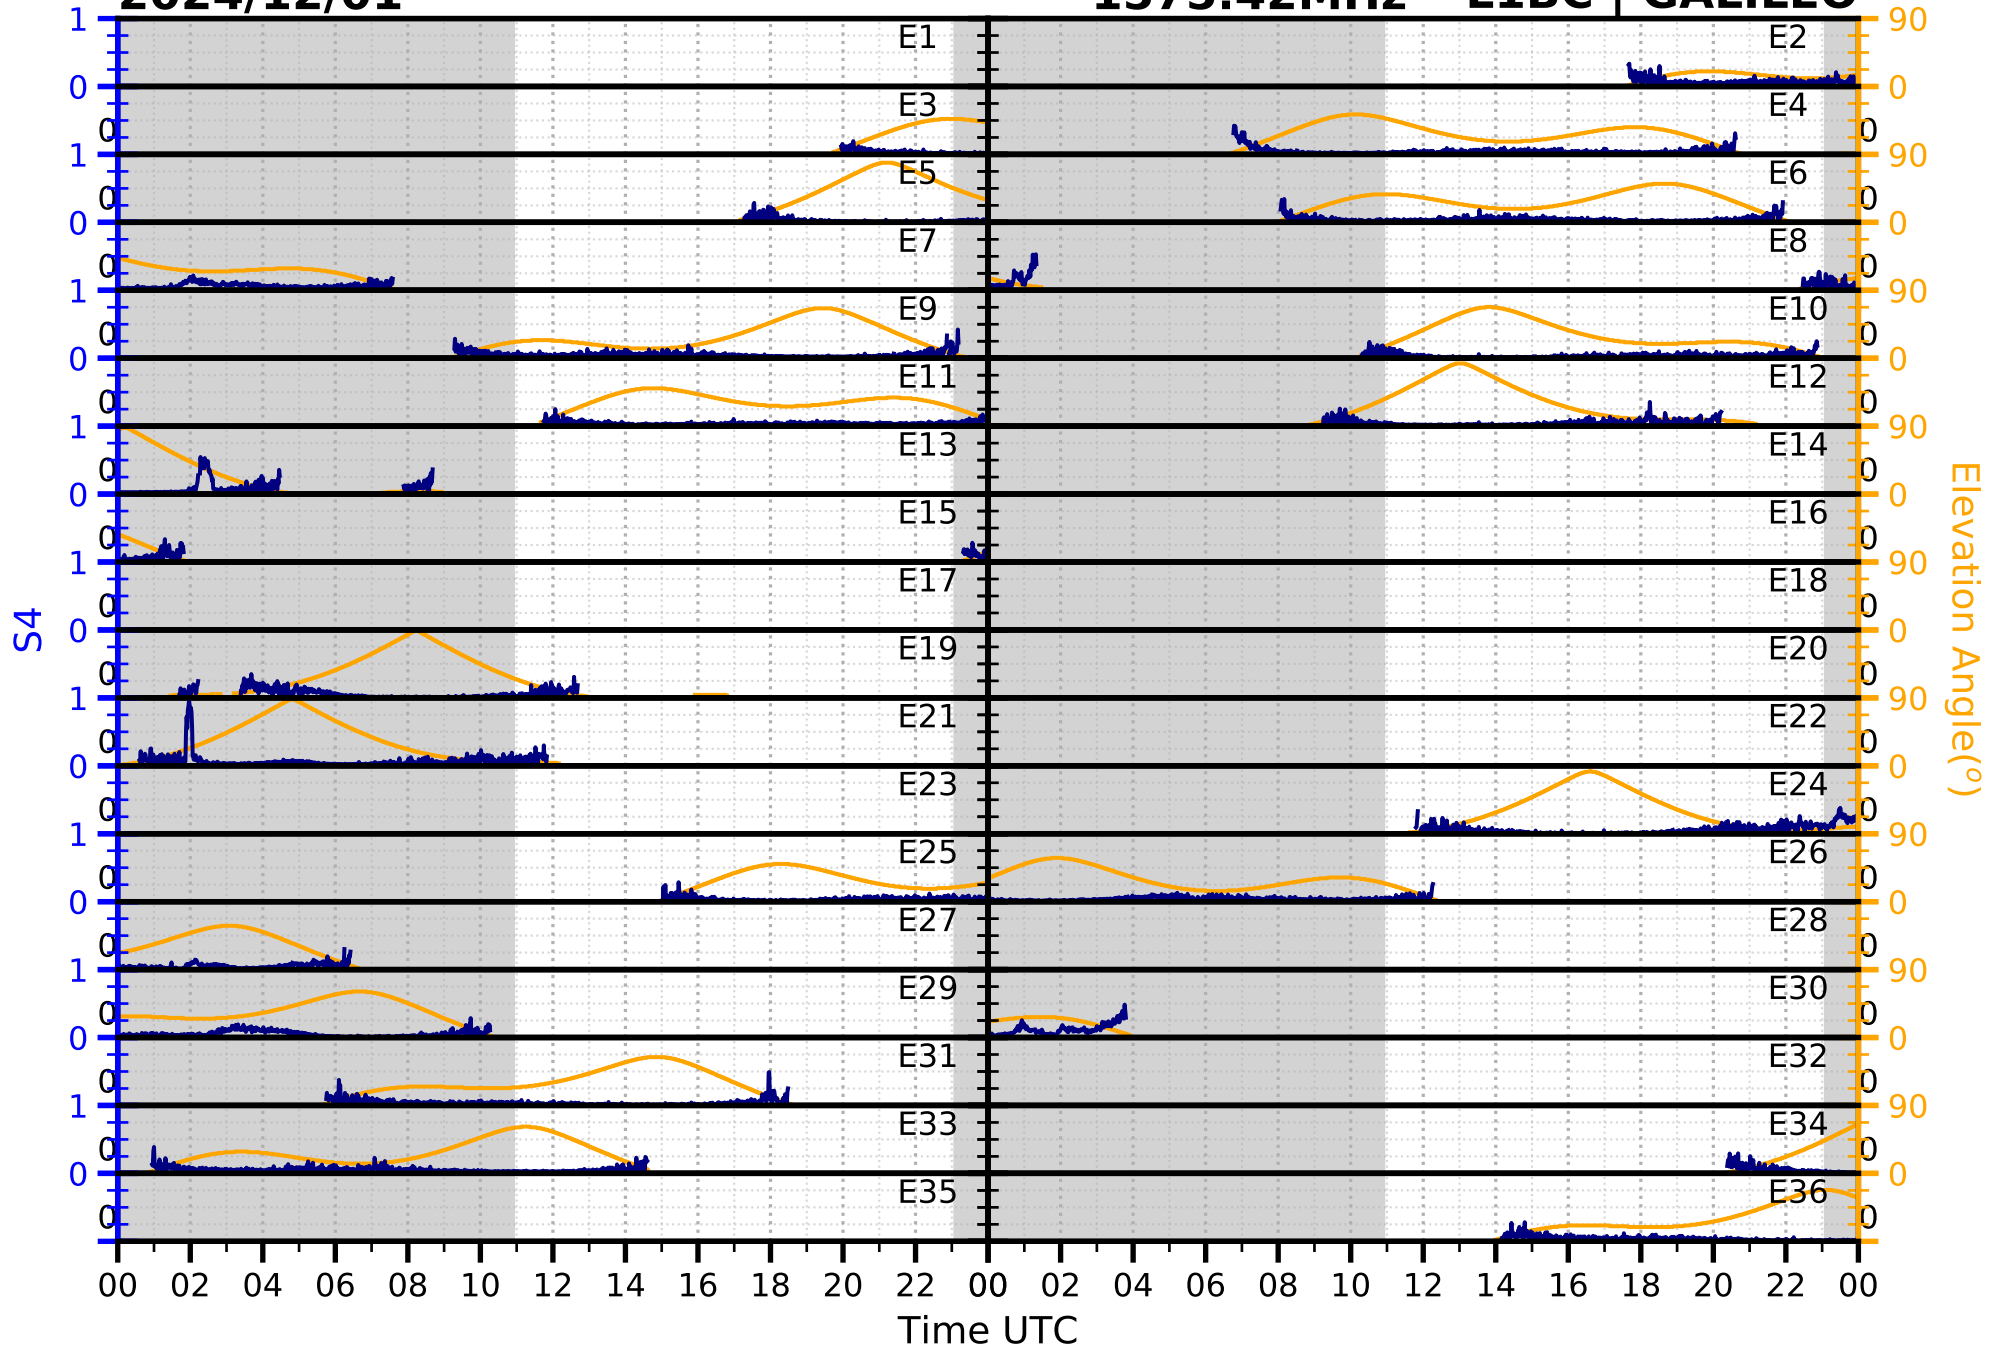

2024/12/01

S4

1575.42MHz

L1CA | GPS

2024/12/01

S4

1575.42MHz

L1BC | GALILEO

2024/12/01

S4

1602MHz

L1CA | GLONASS