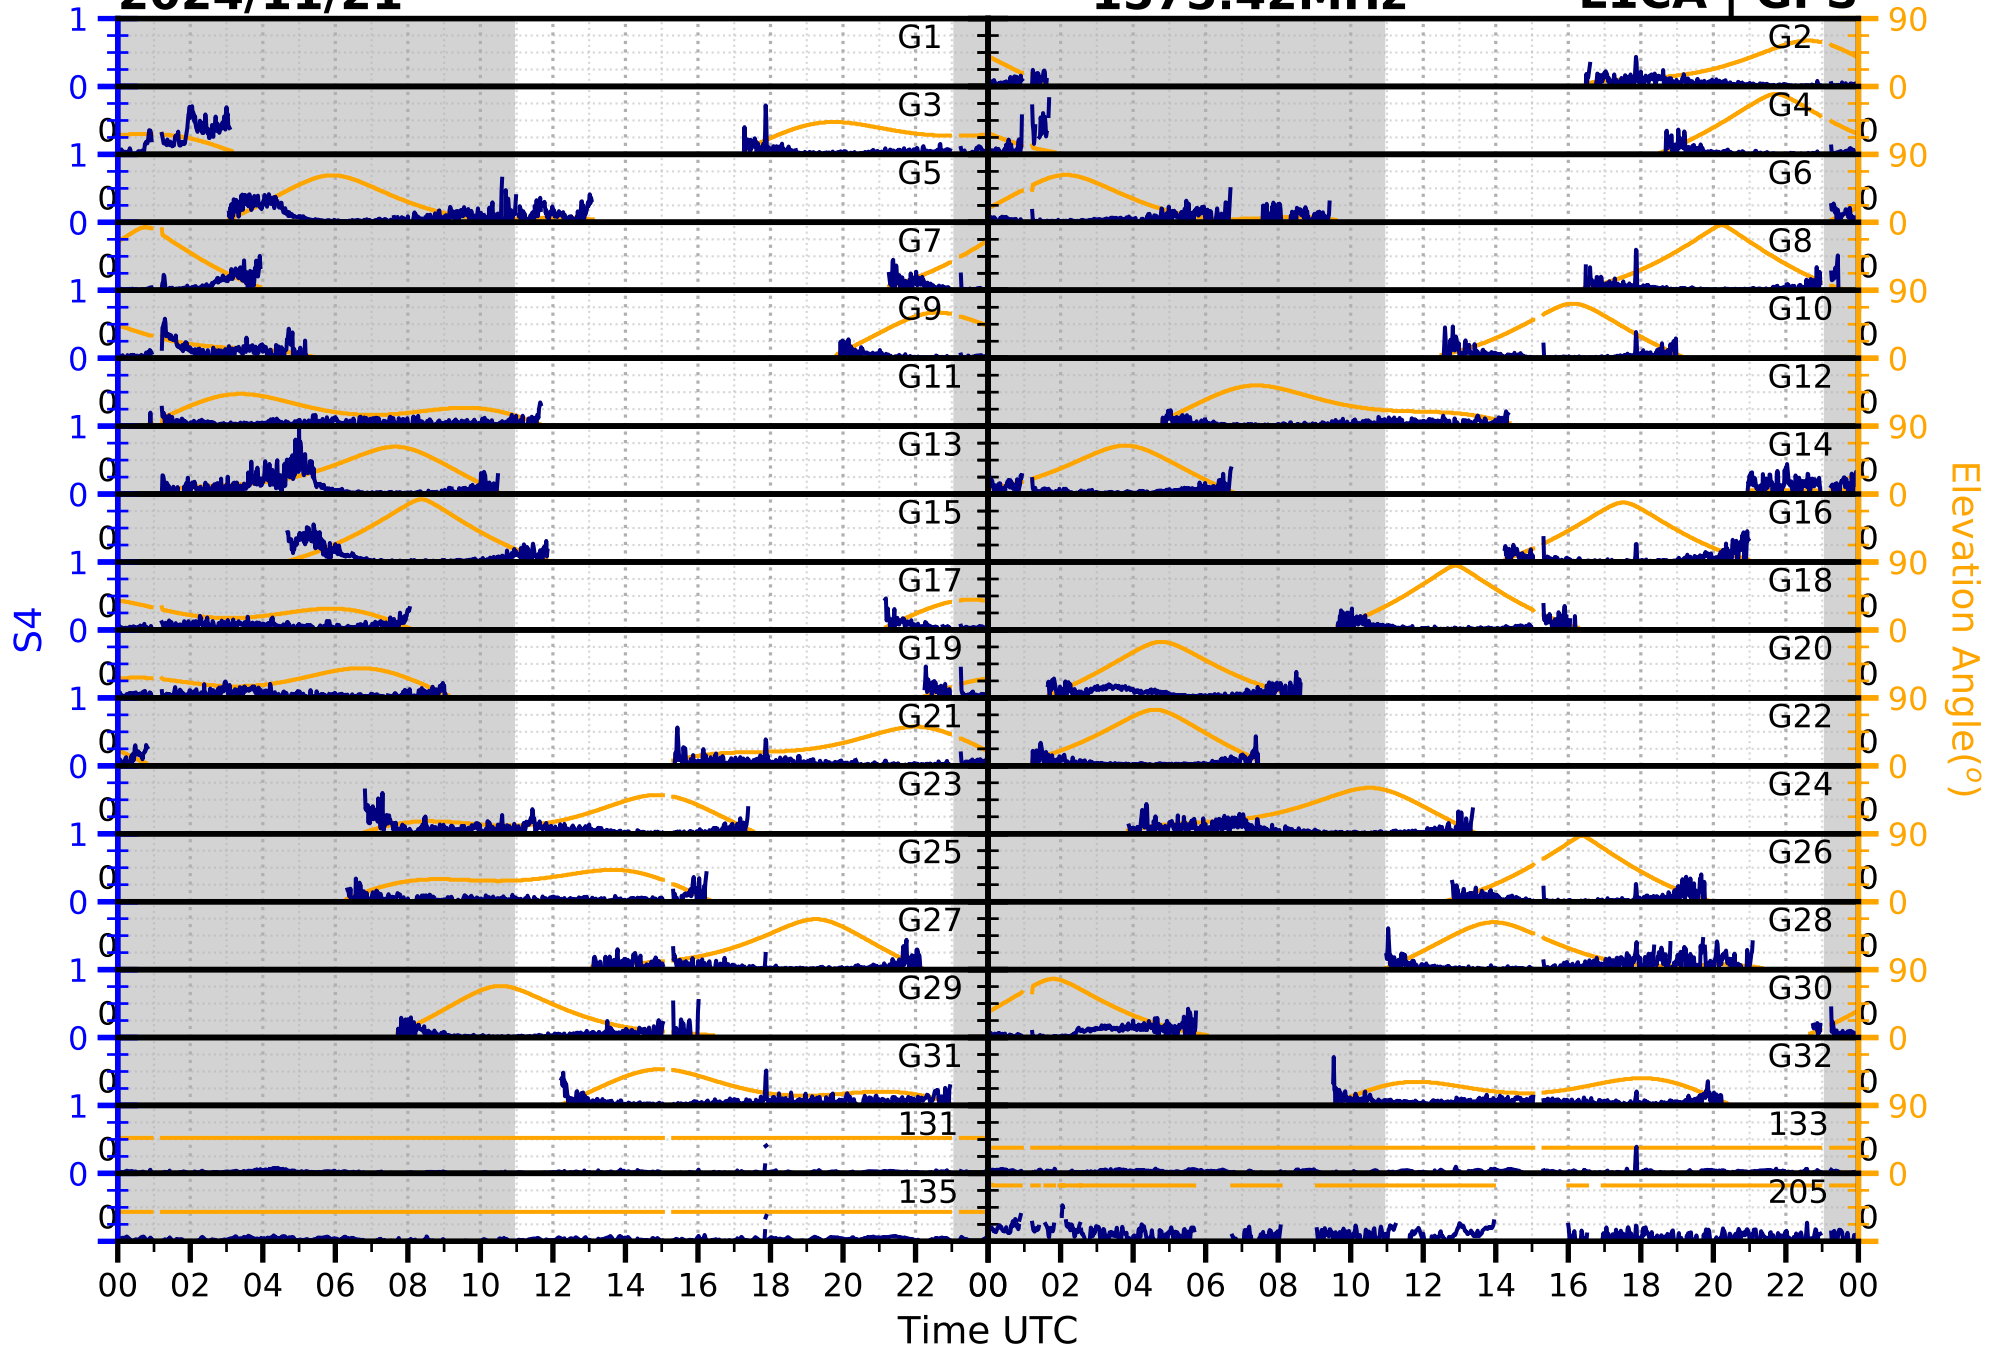

2024/11/21

S4

1575.42MHz

L1CA | GPS

2024/11/21

S4

1575.42MHz L1BC | GALILEO

2024/11/21

S4

1602MHz

L1CA | GLONASS