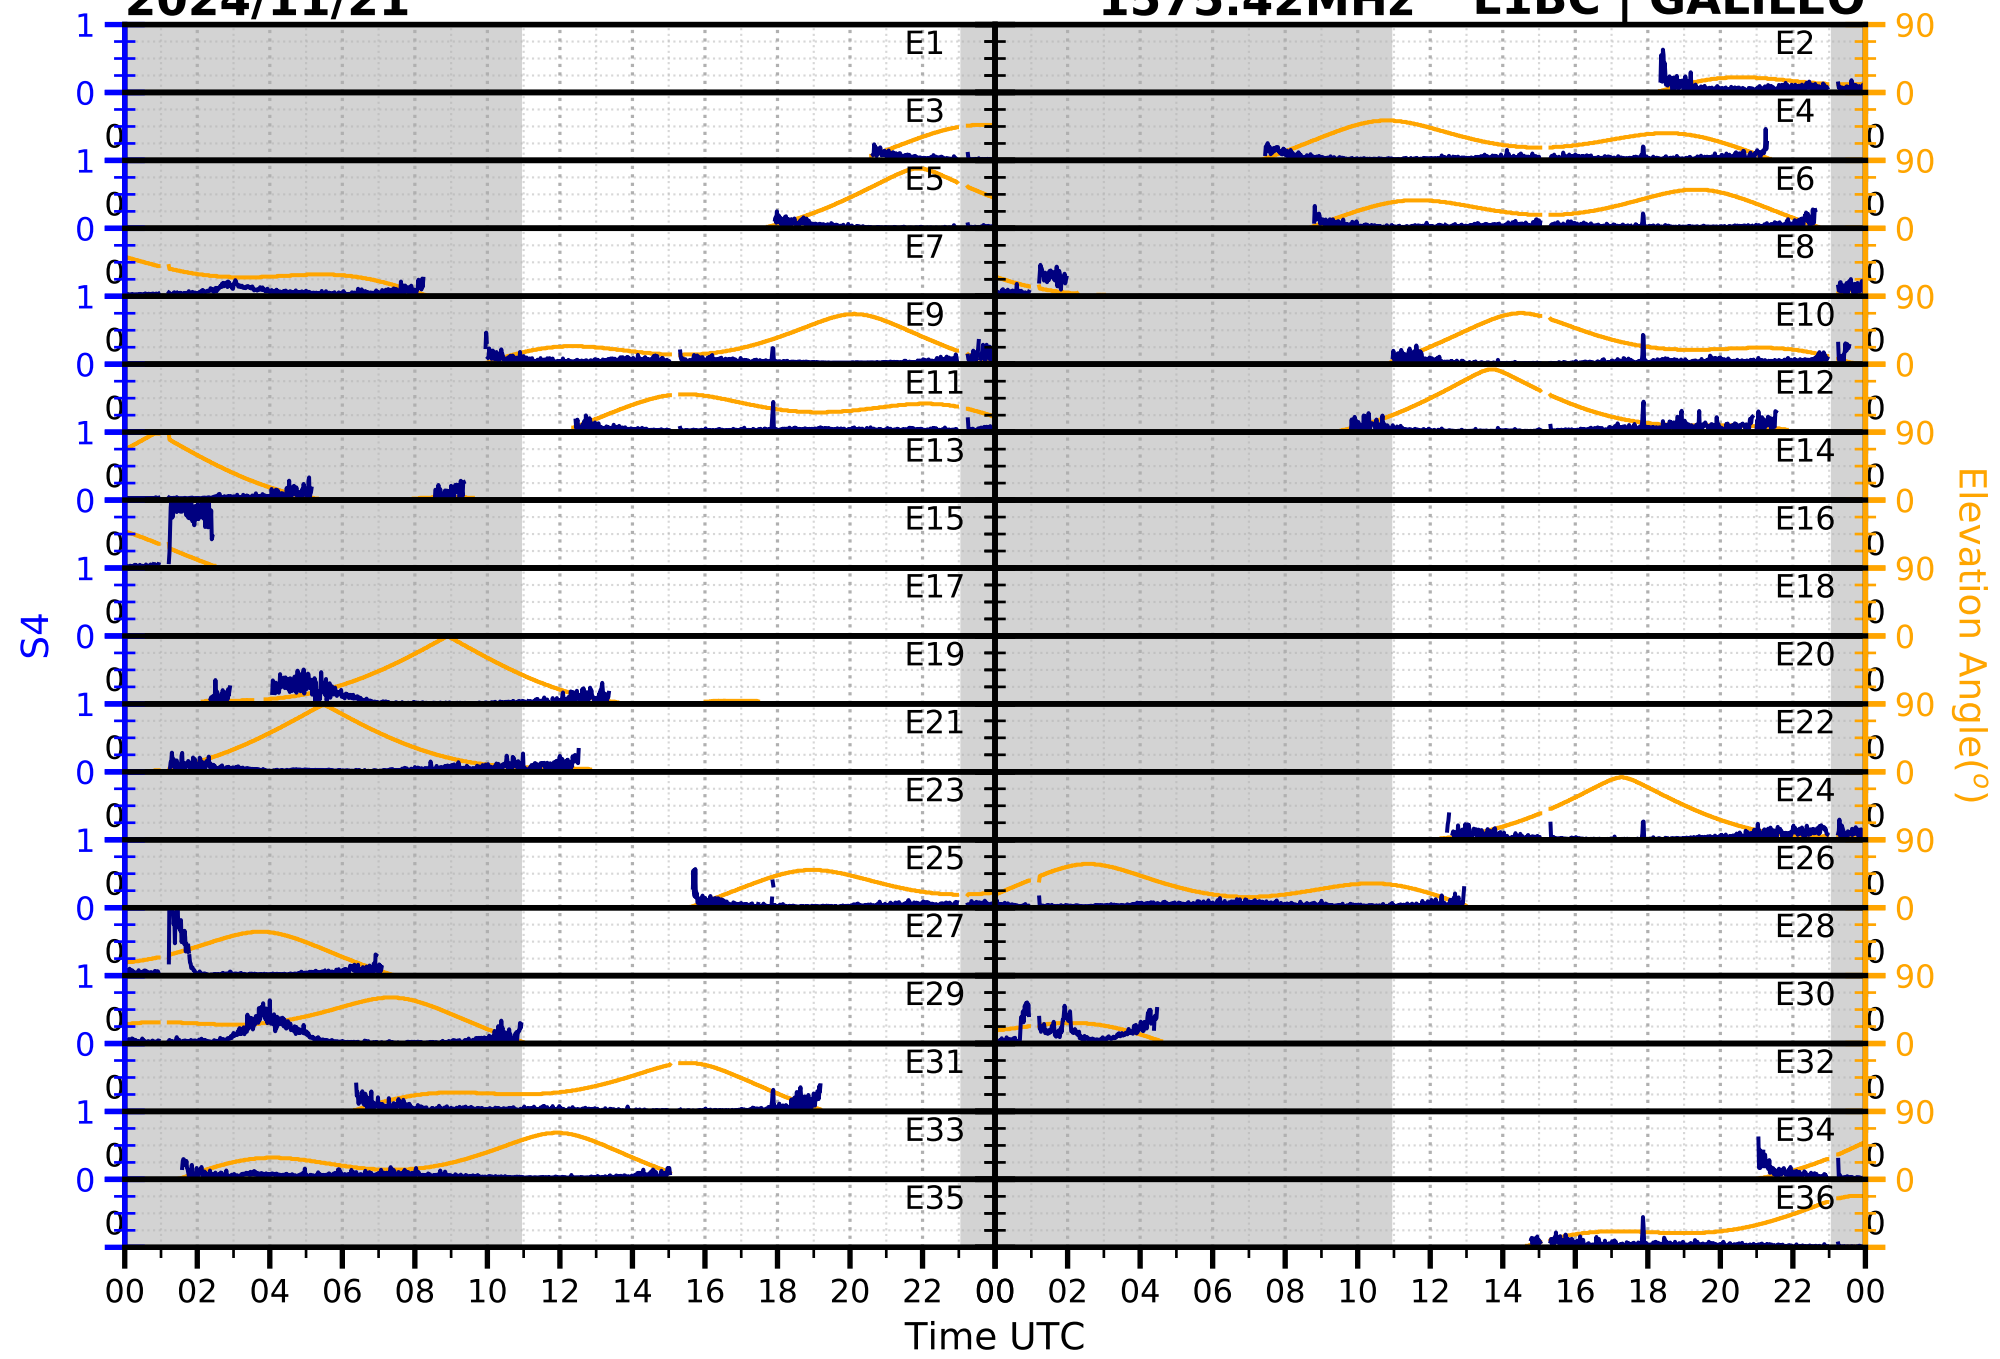

2024/11/21

S4

1575.42MHz

L1CA | GPS

2024/11/21

S4

1575.42MHz L1BC | GALILEO

2024/11/21

S4

1602MHz

L1CA | GLONASS