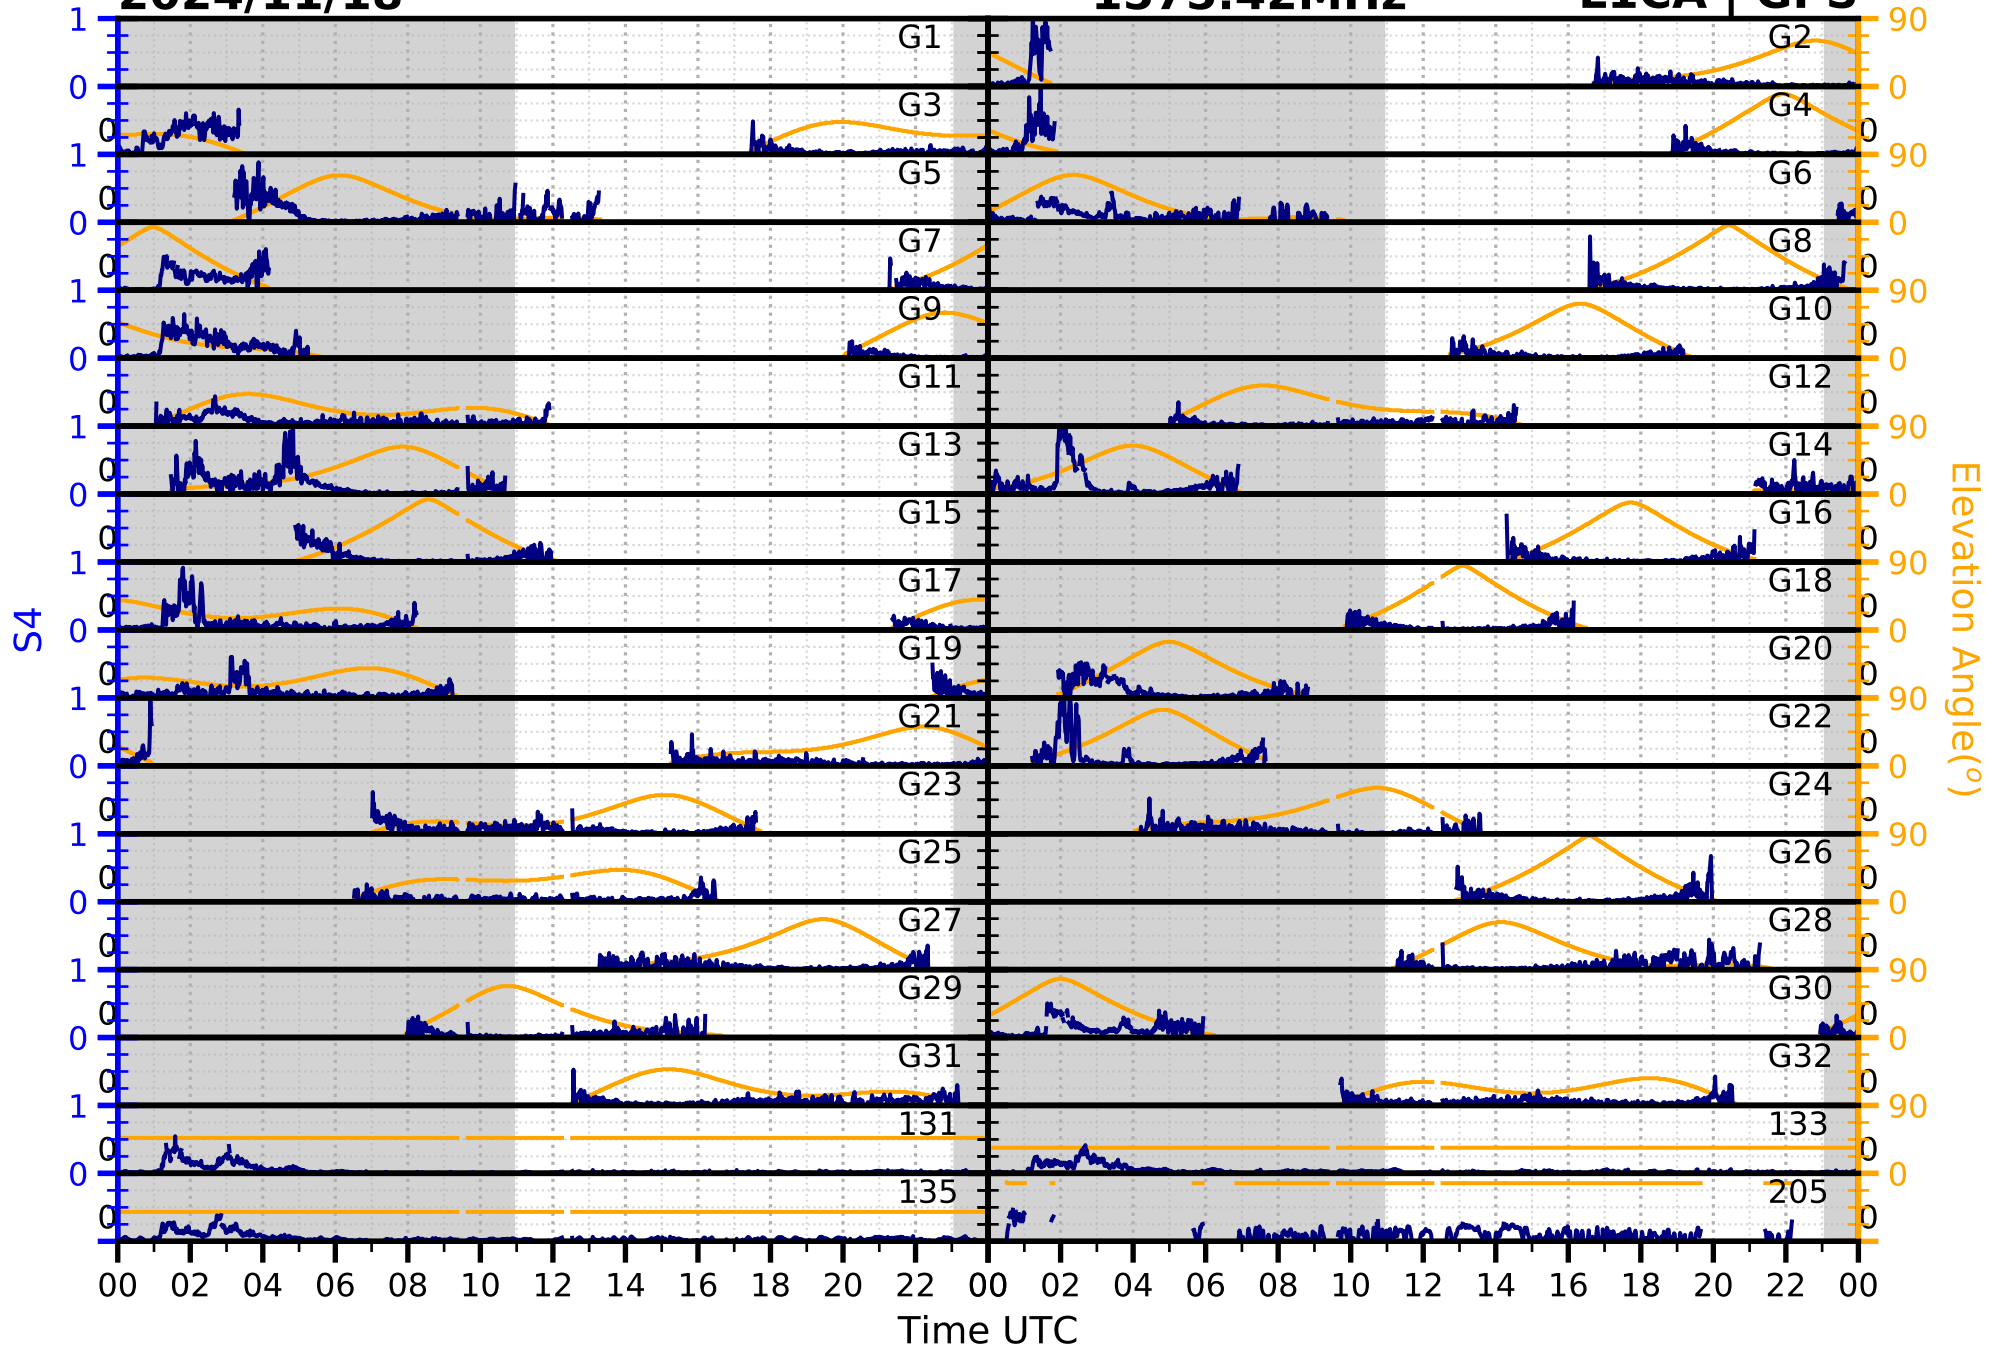

2024/11/18

S4

1575.42MHz

L1CA | GPS

2024/11/18

S4

1575.42MHz

L1BC | GALILEO

2024/11/18

S4

1602MHz

L1CA | GLONASS