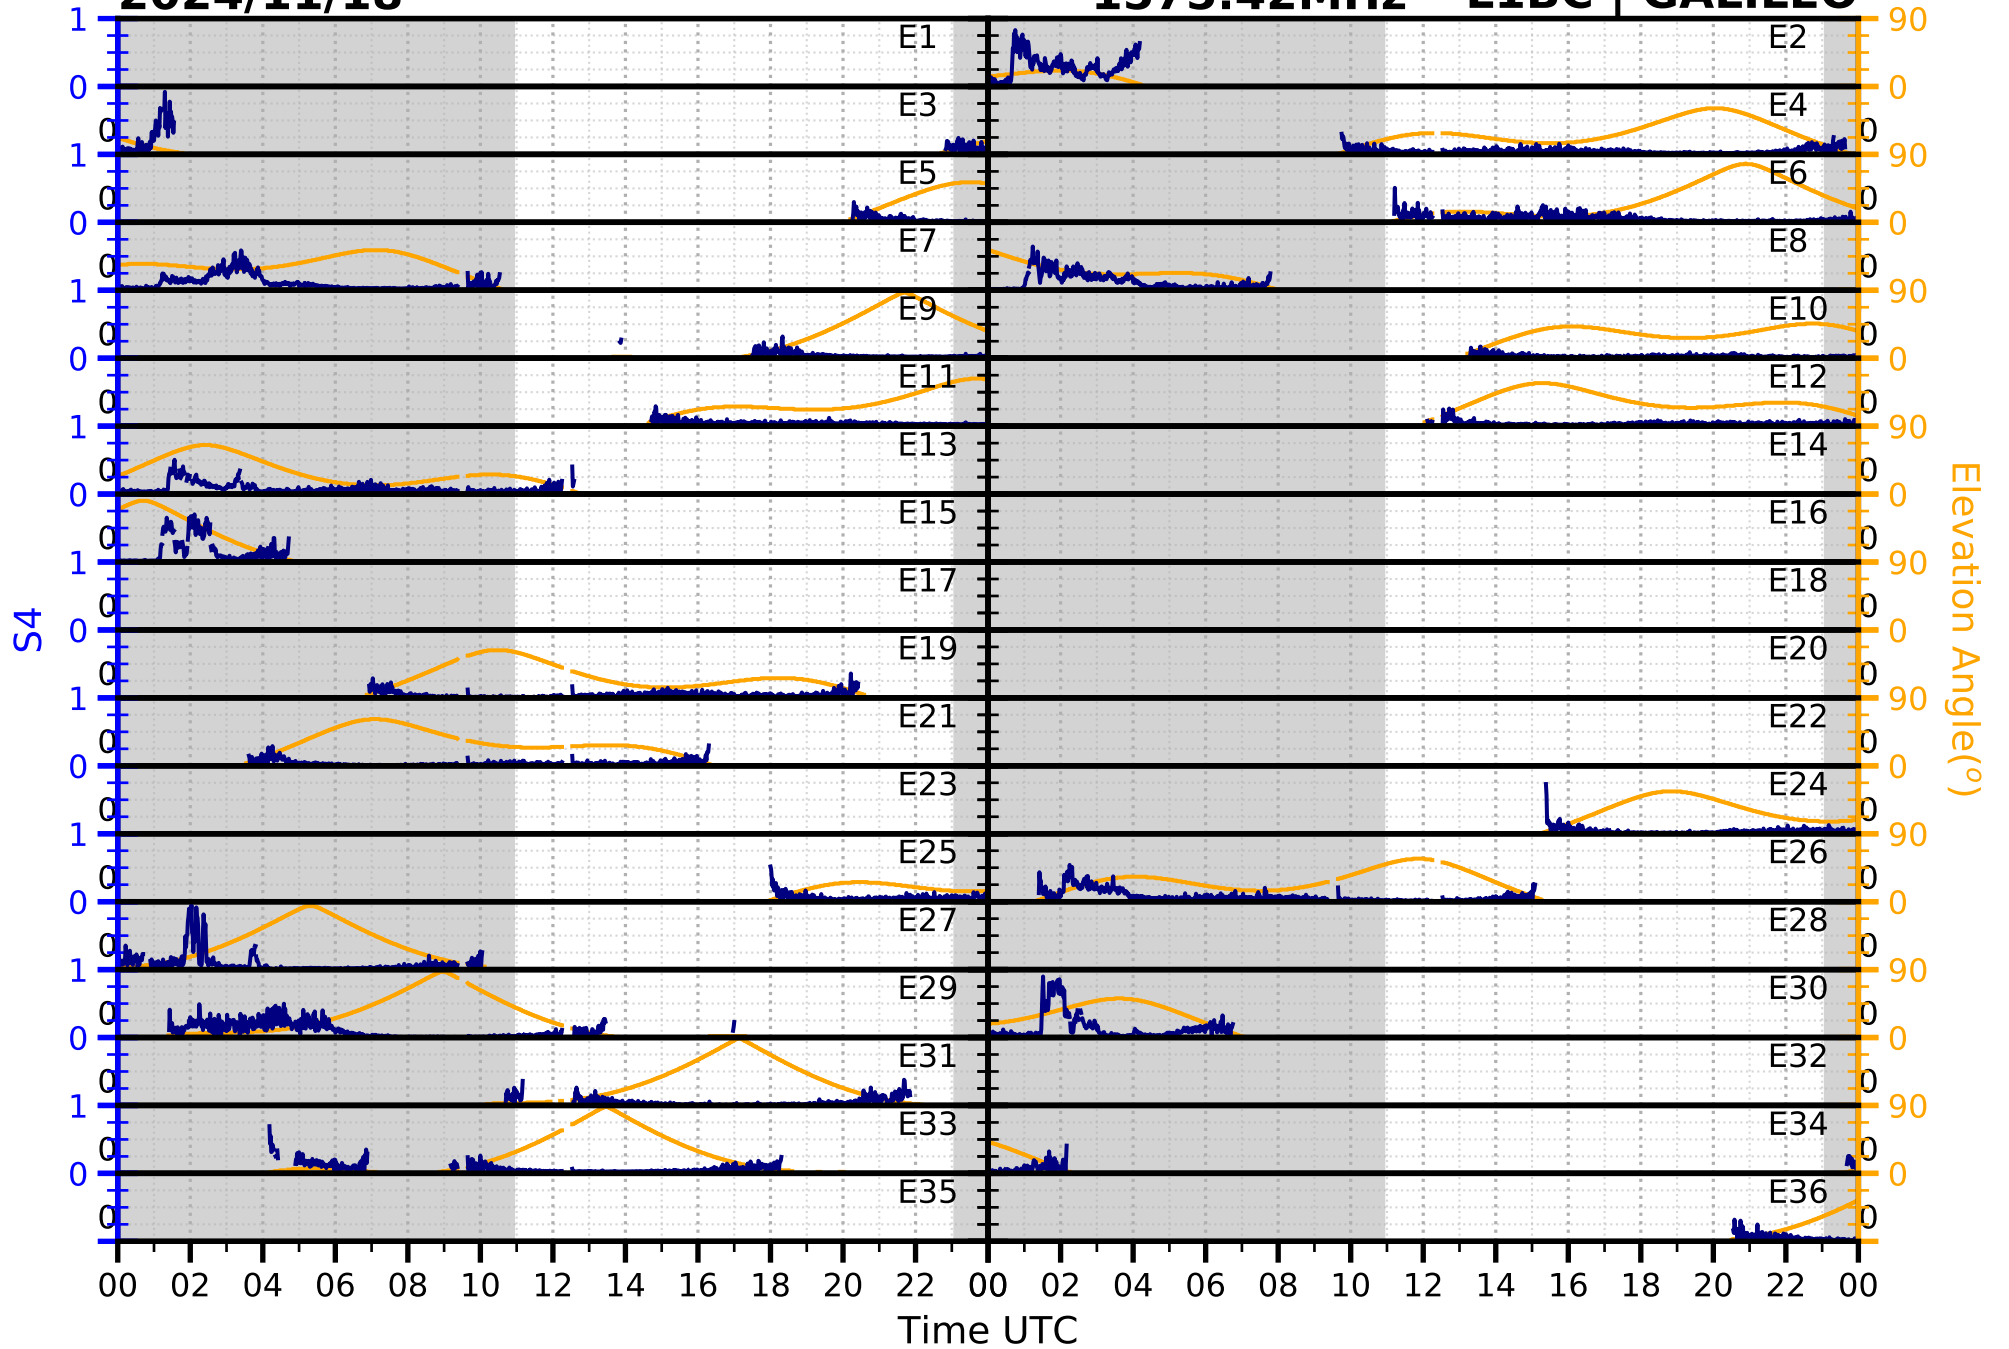

2024/11/18

S4

1575.42MHz

L1CA | GPS

2024/11/18

S4

1575.42MHz

L1BC | GALILEO

2024/11/18

S4

1602MHz

L1CA | GLONASS