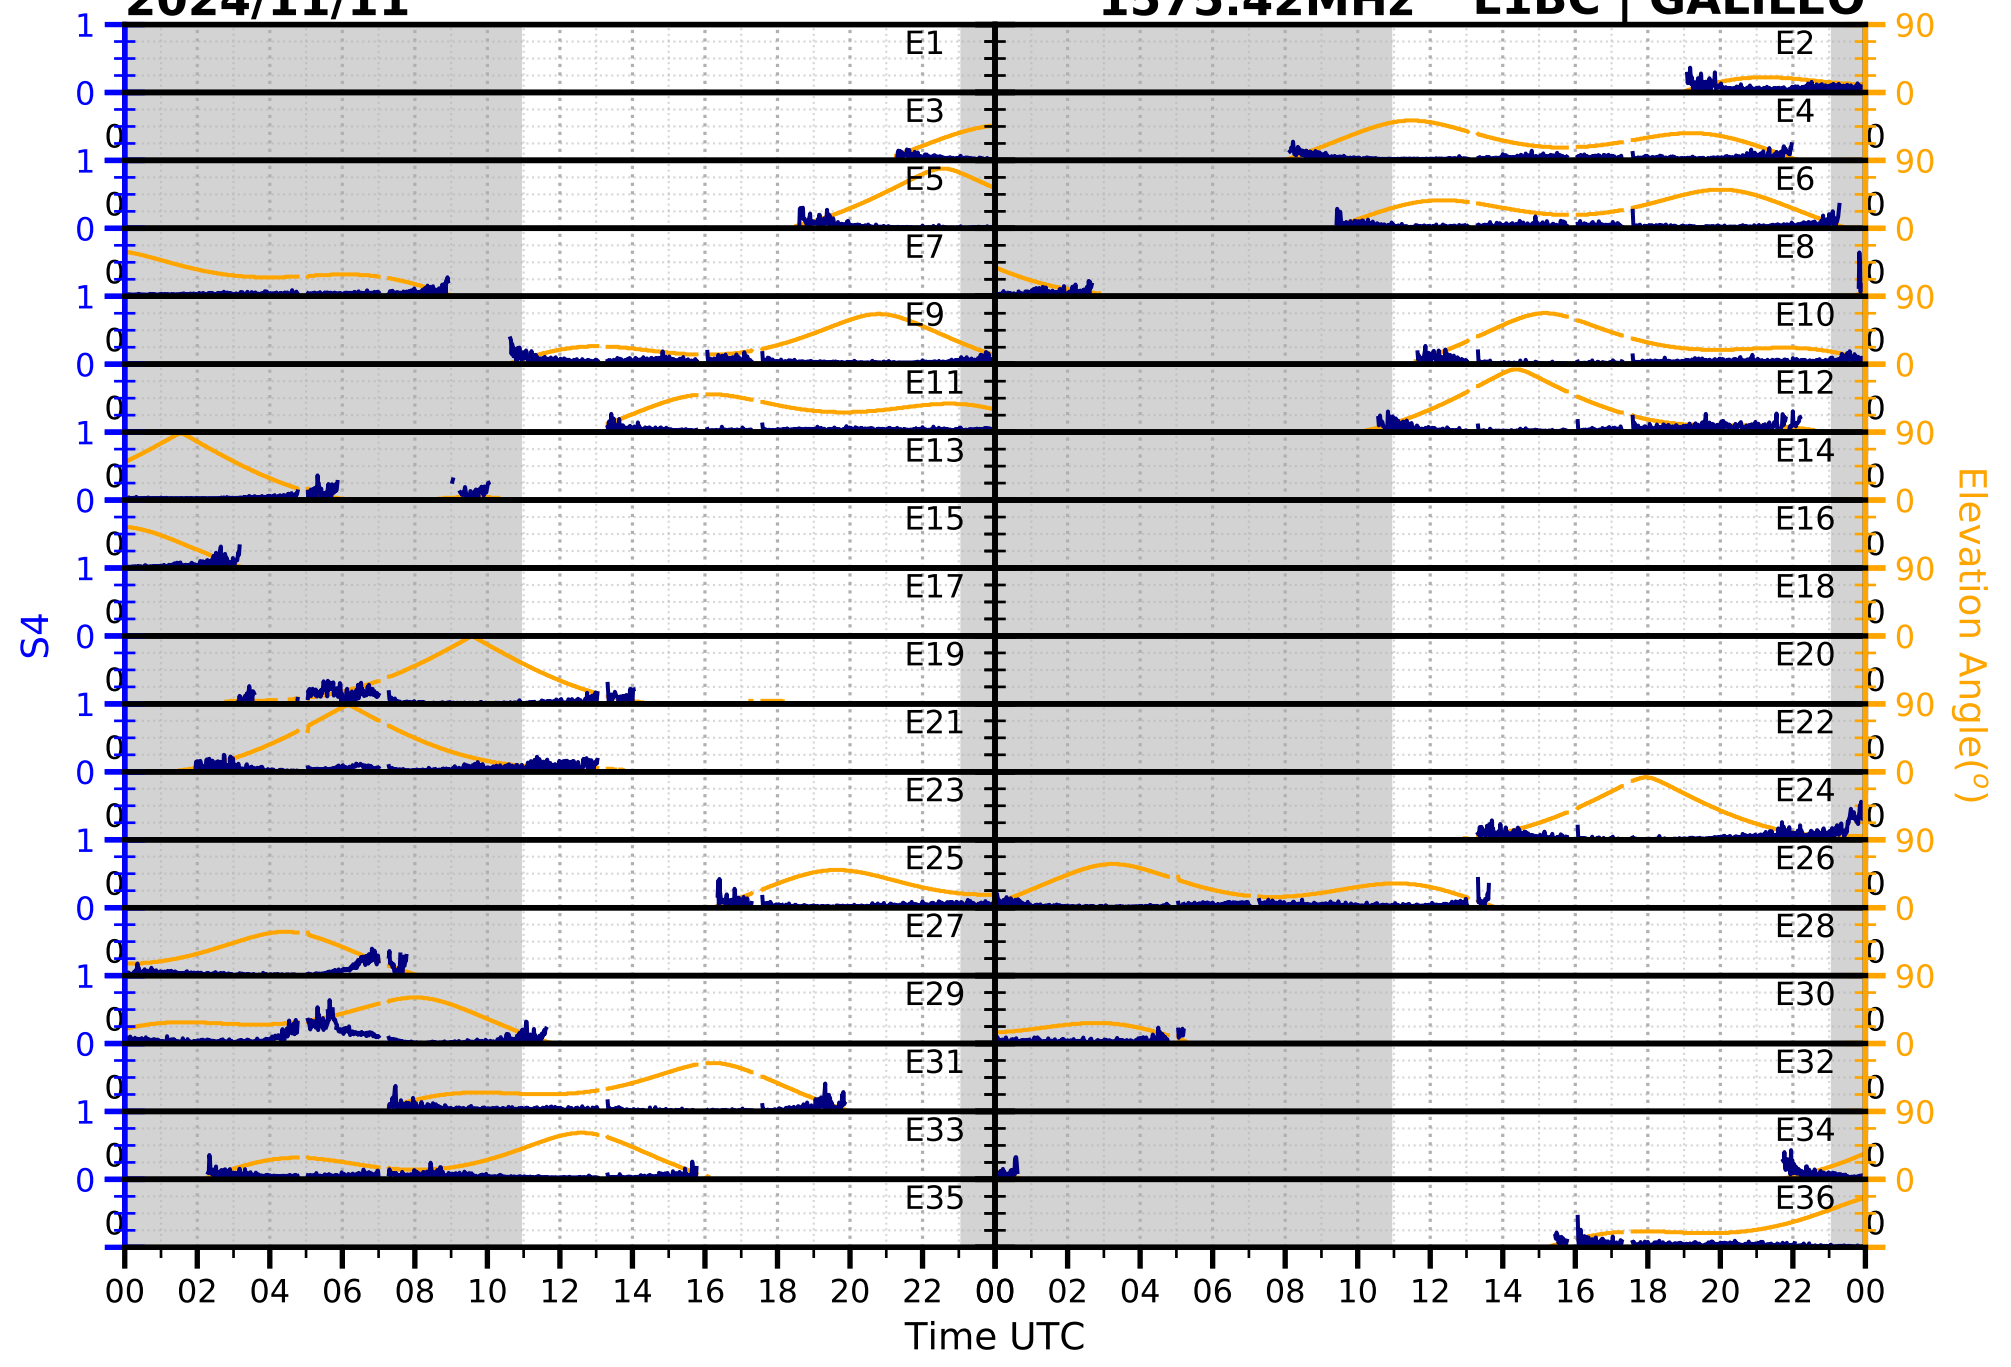

2024/11/11

S4 1575.42MHz

L1CA | GPS

2024/11/11

S4

1575.42MHz

L1BC | GALILEO

2024/11/11

S4

1602MHz

L1CA | GLONASS