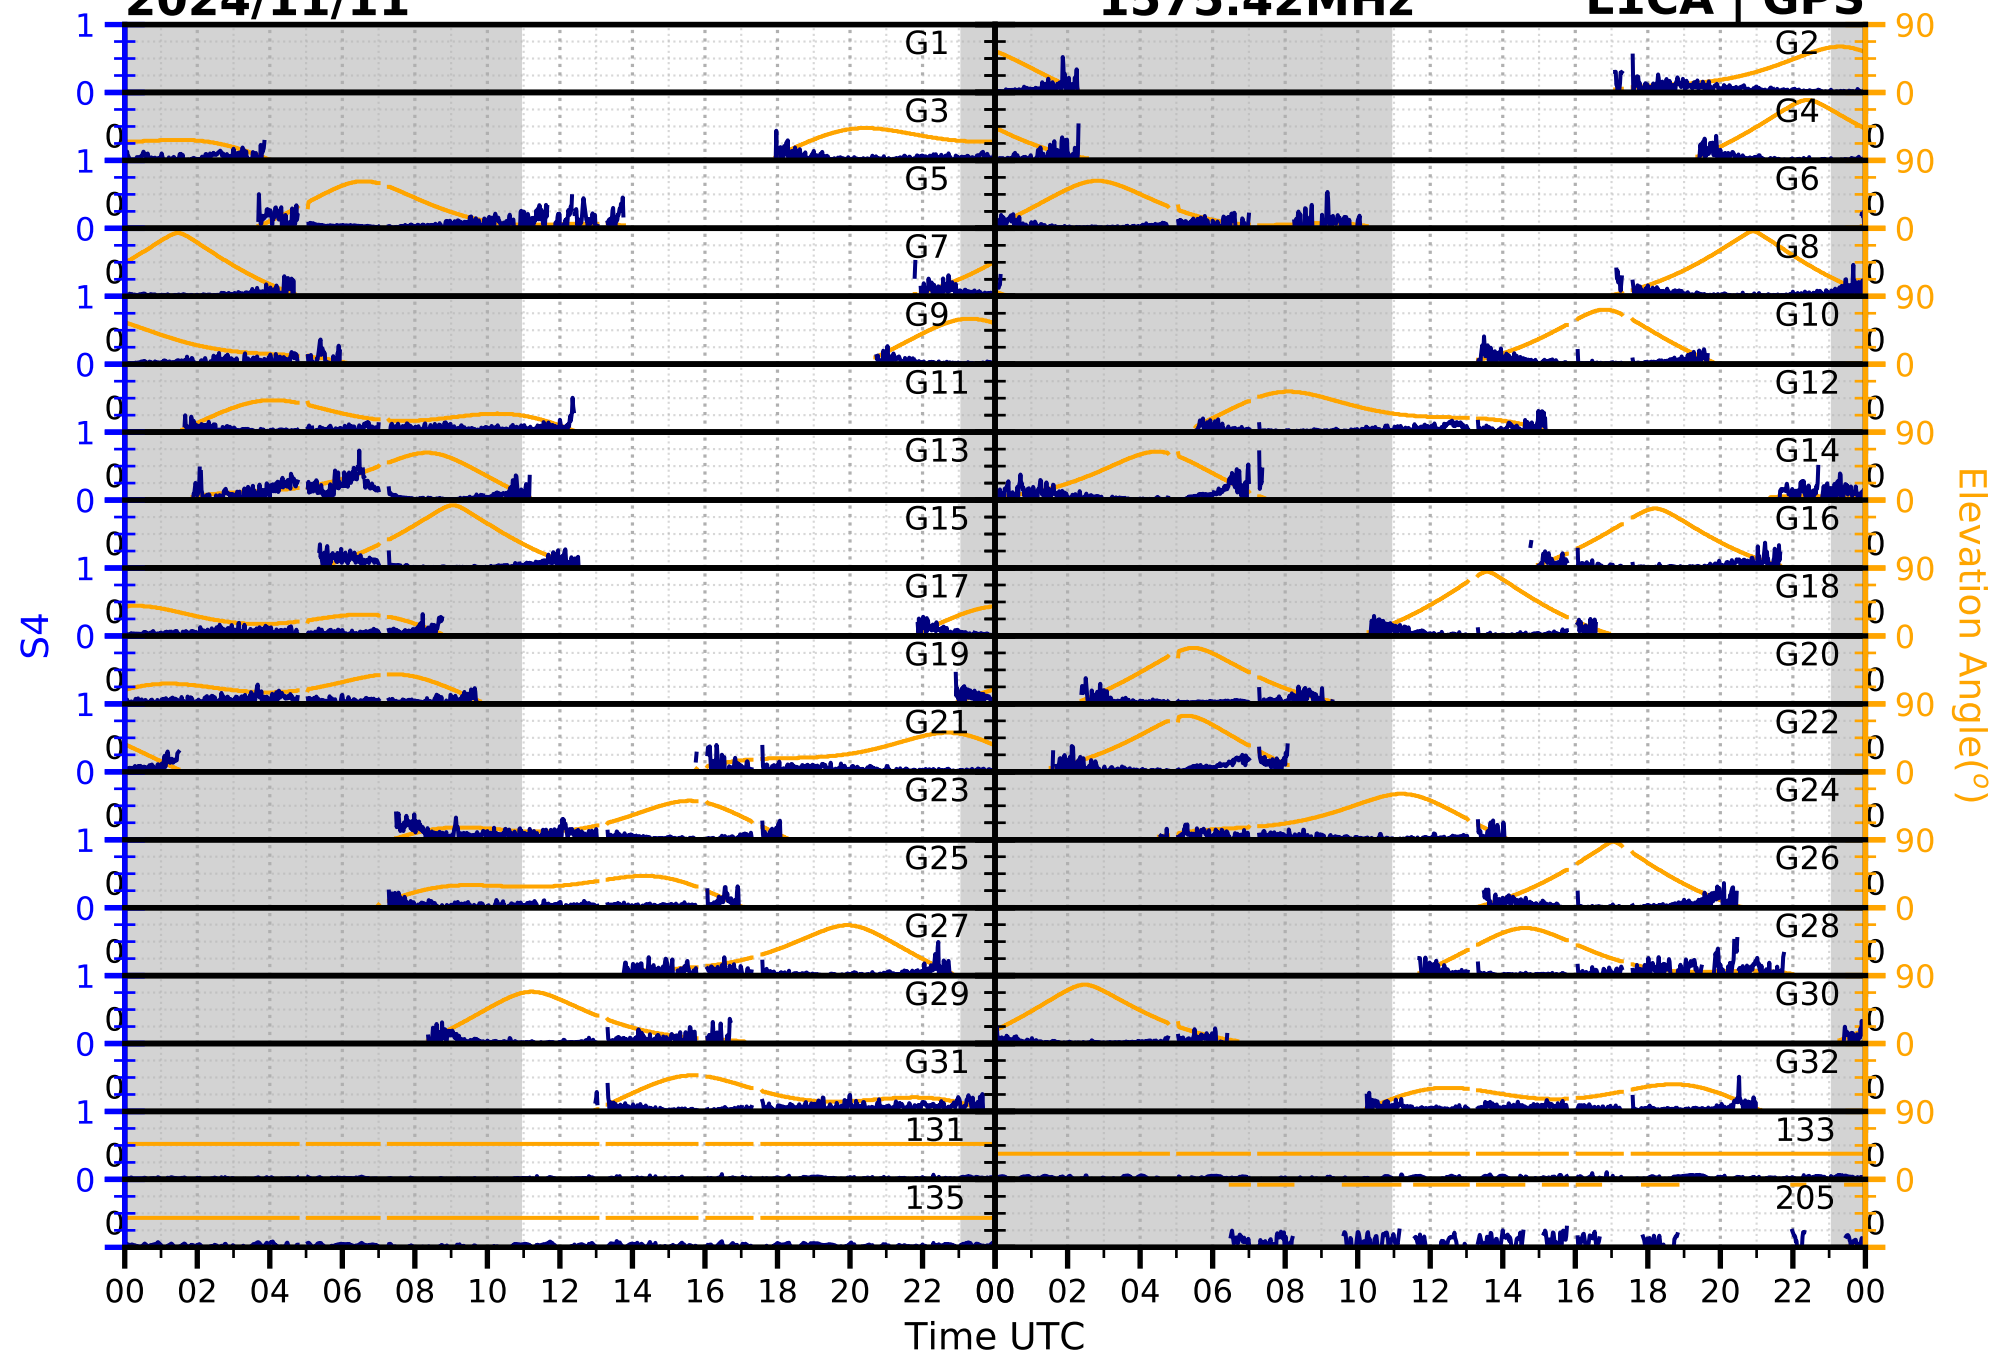

2024/11/11

S4 1575.42MHz

L1CA | GPS

2024/11/11

S4

1575.42MHz

L1BC | GALILEO

2024/11/11

S4

1602MHz

L1CA | GLONASS