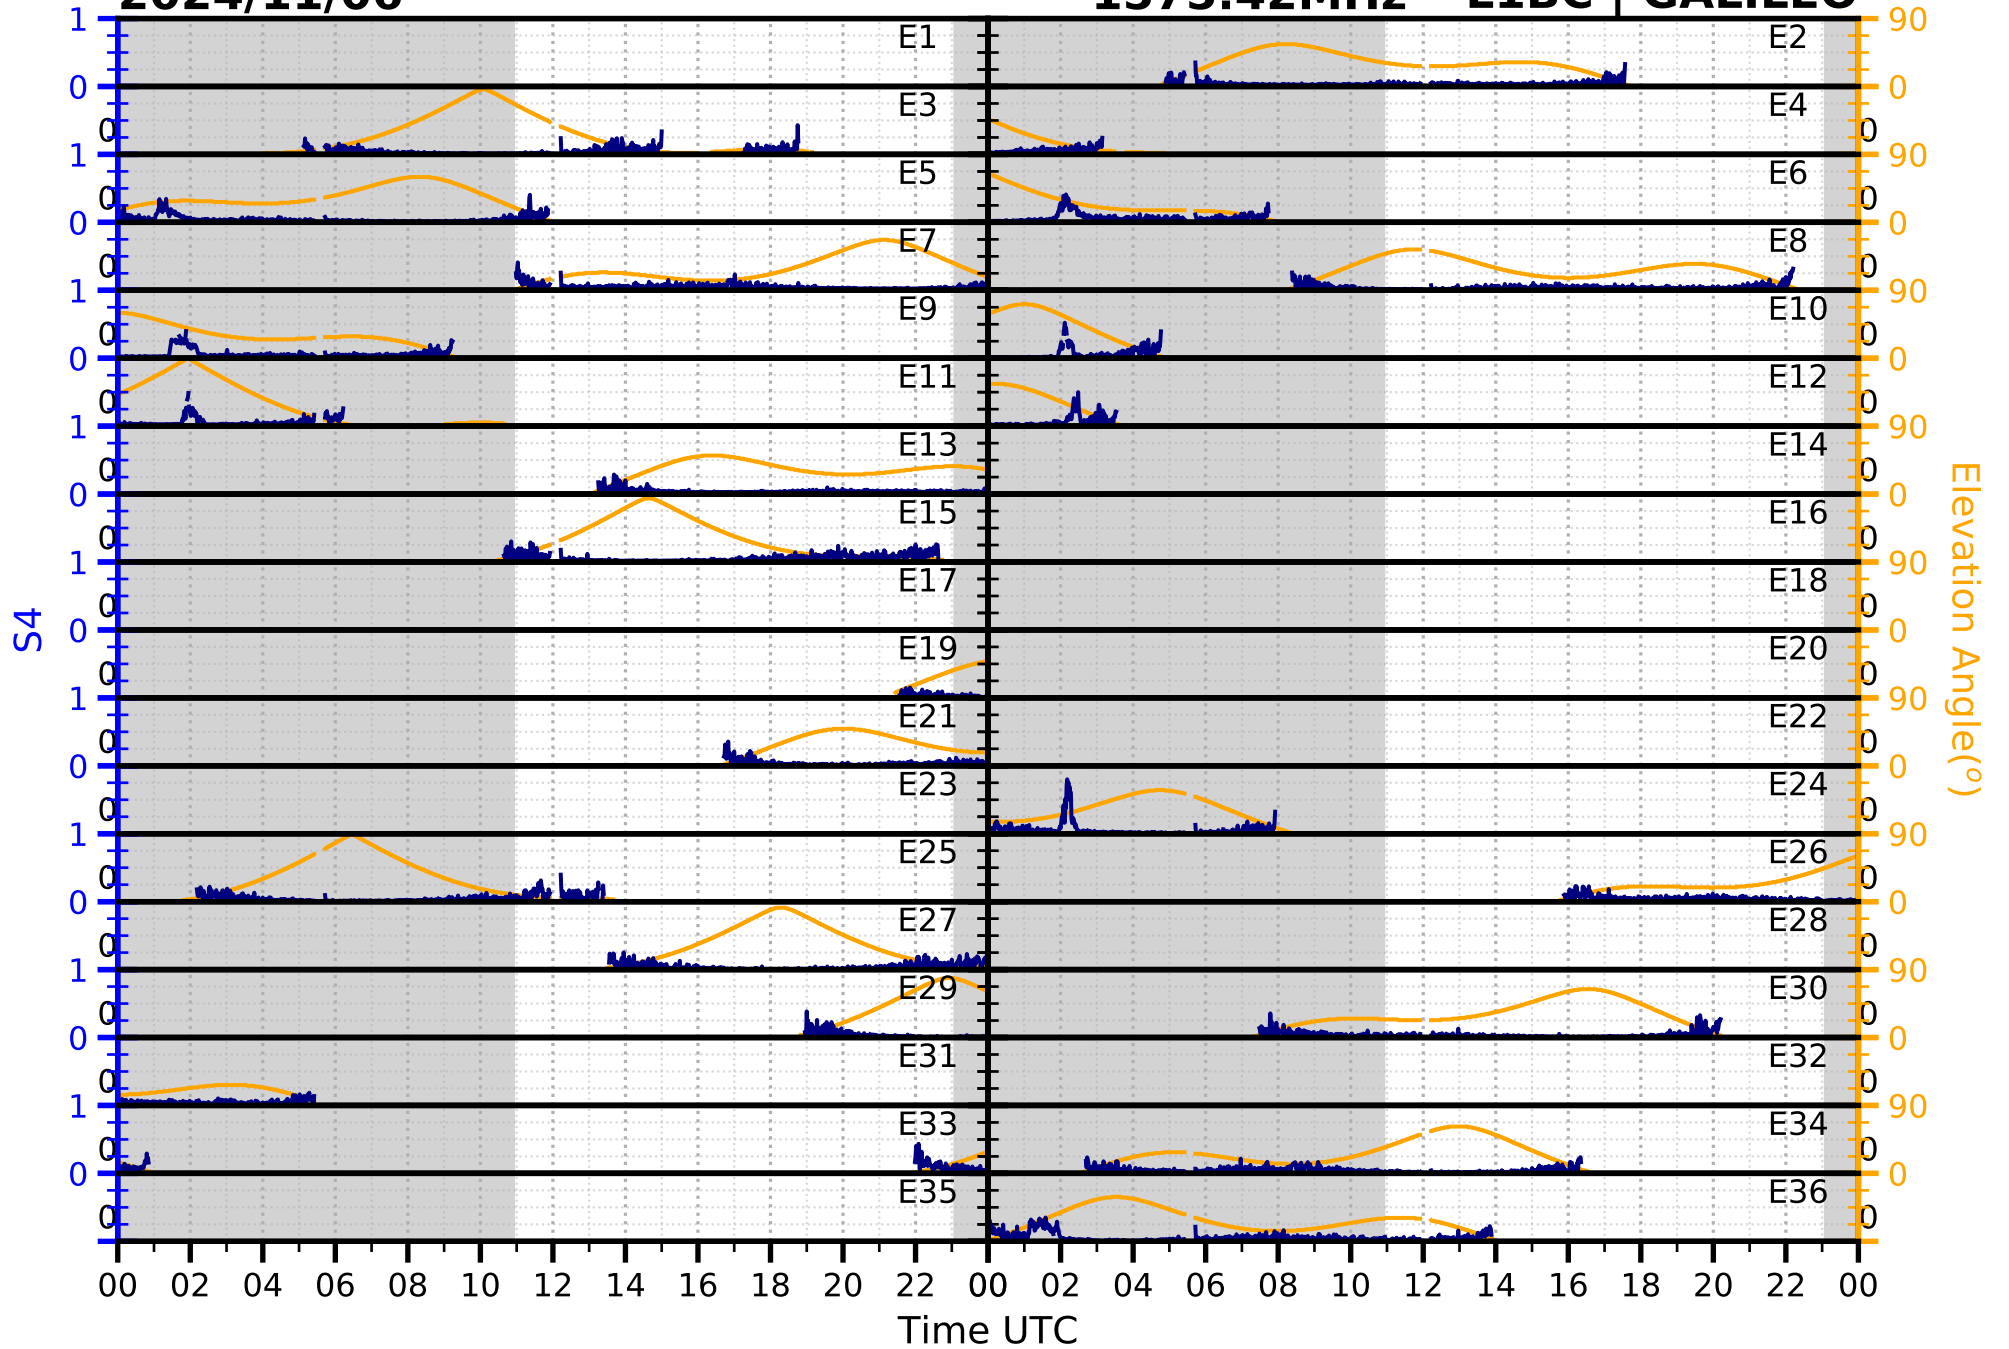

2024/11/06

S4

1575.42MHz

L1CA | GPS

2024/11/06

S4

1575.42MHz

L1BC

GALILEO

2024/11/06

S4

1602MHz

L1CA | GLONASS