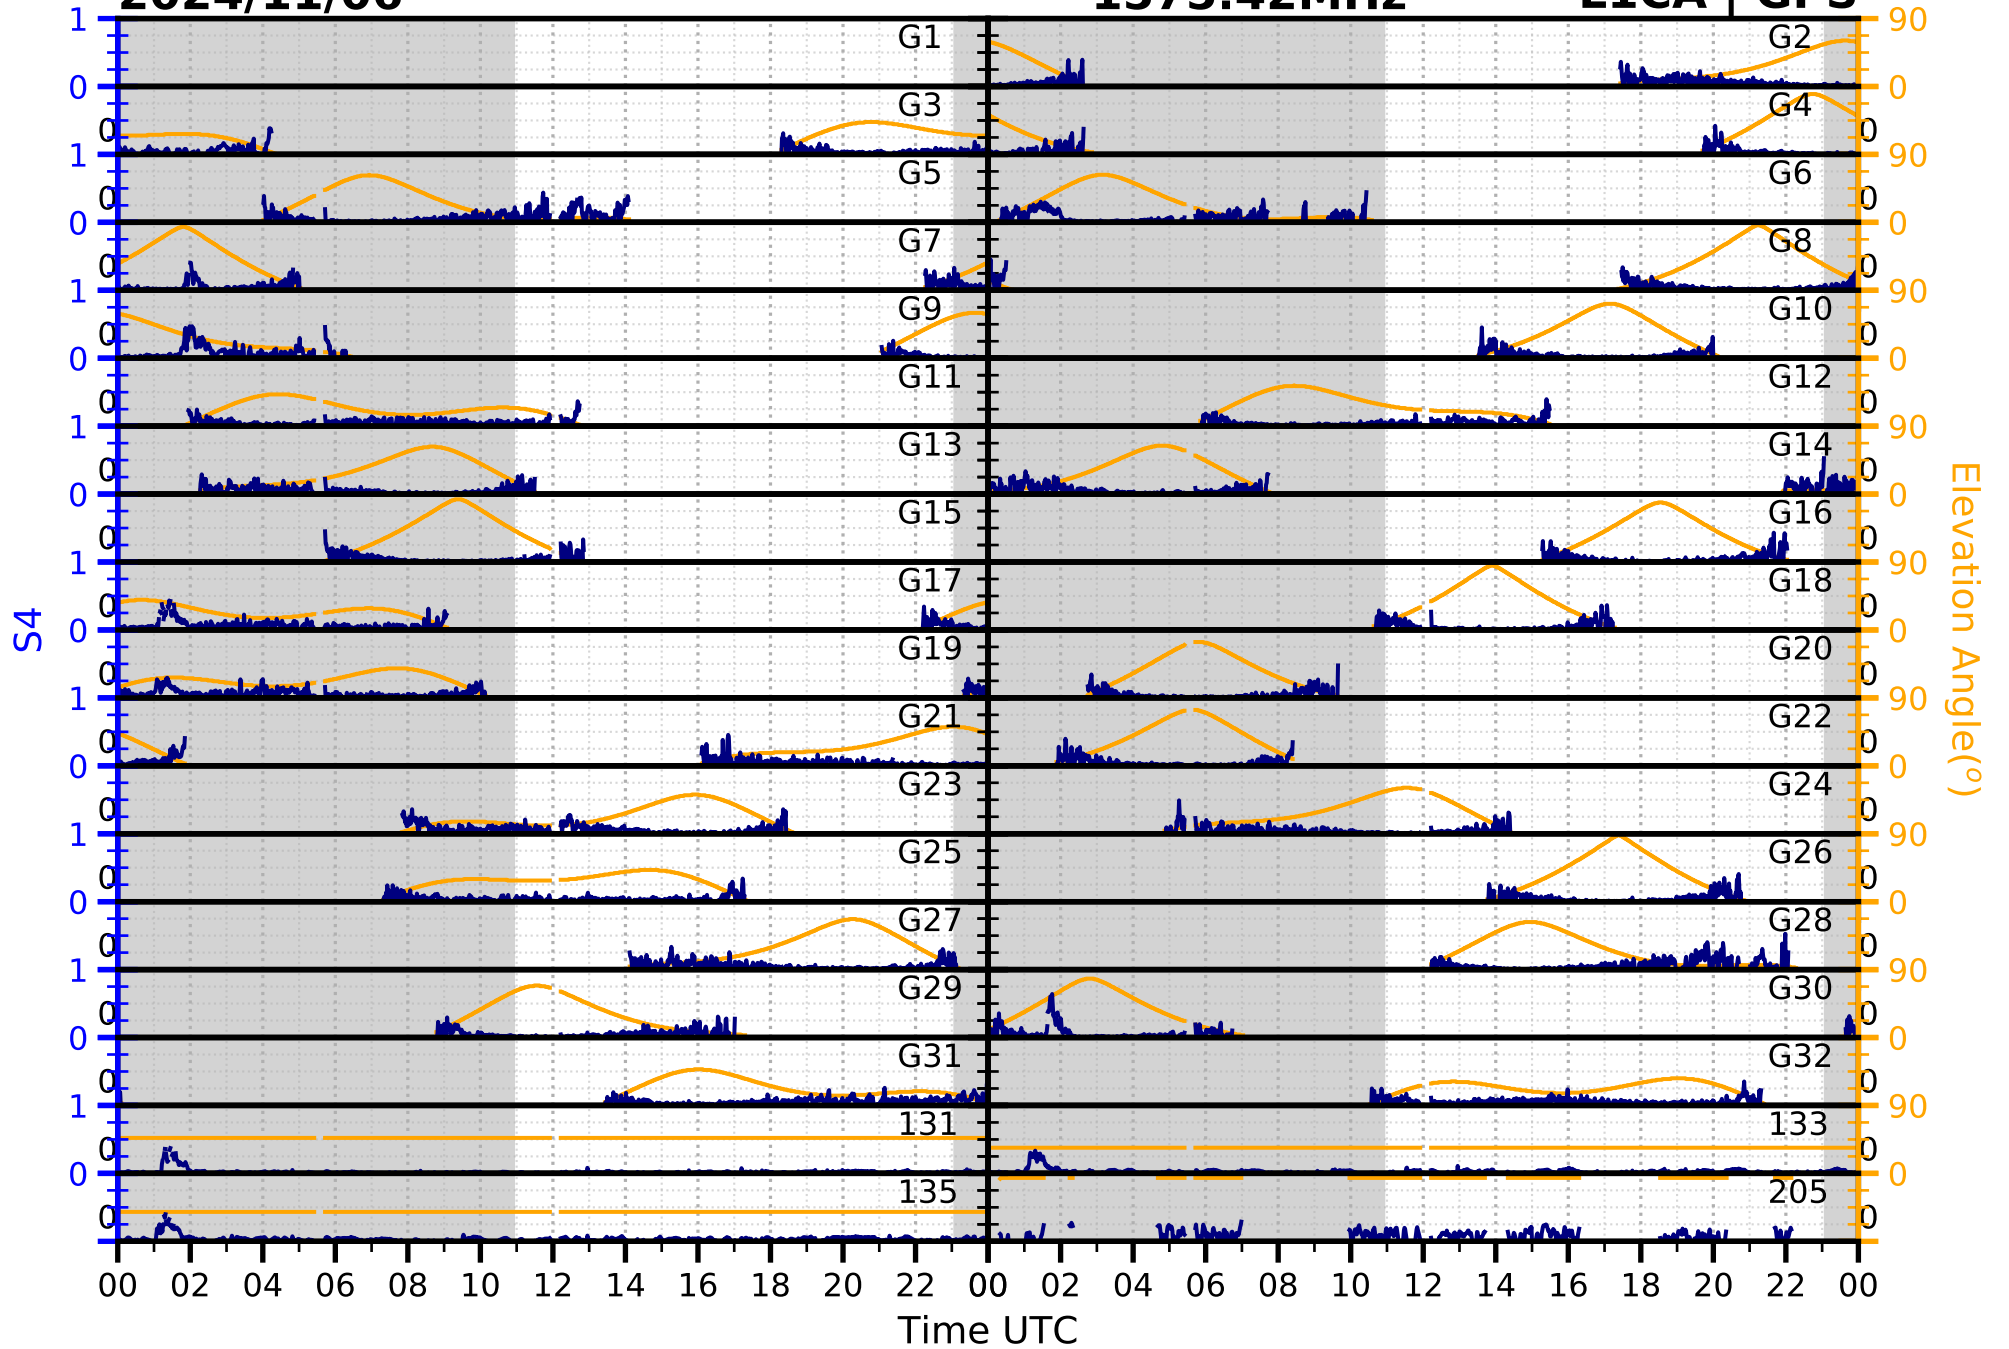

2024/11/06

S4

1575.42MHz

L1CA | GPS

2024/11/06

S4

1575.42MHz

L1BC

GALILEO

2024/11/06

S4

1602MHz

L1CA | GLONASS