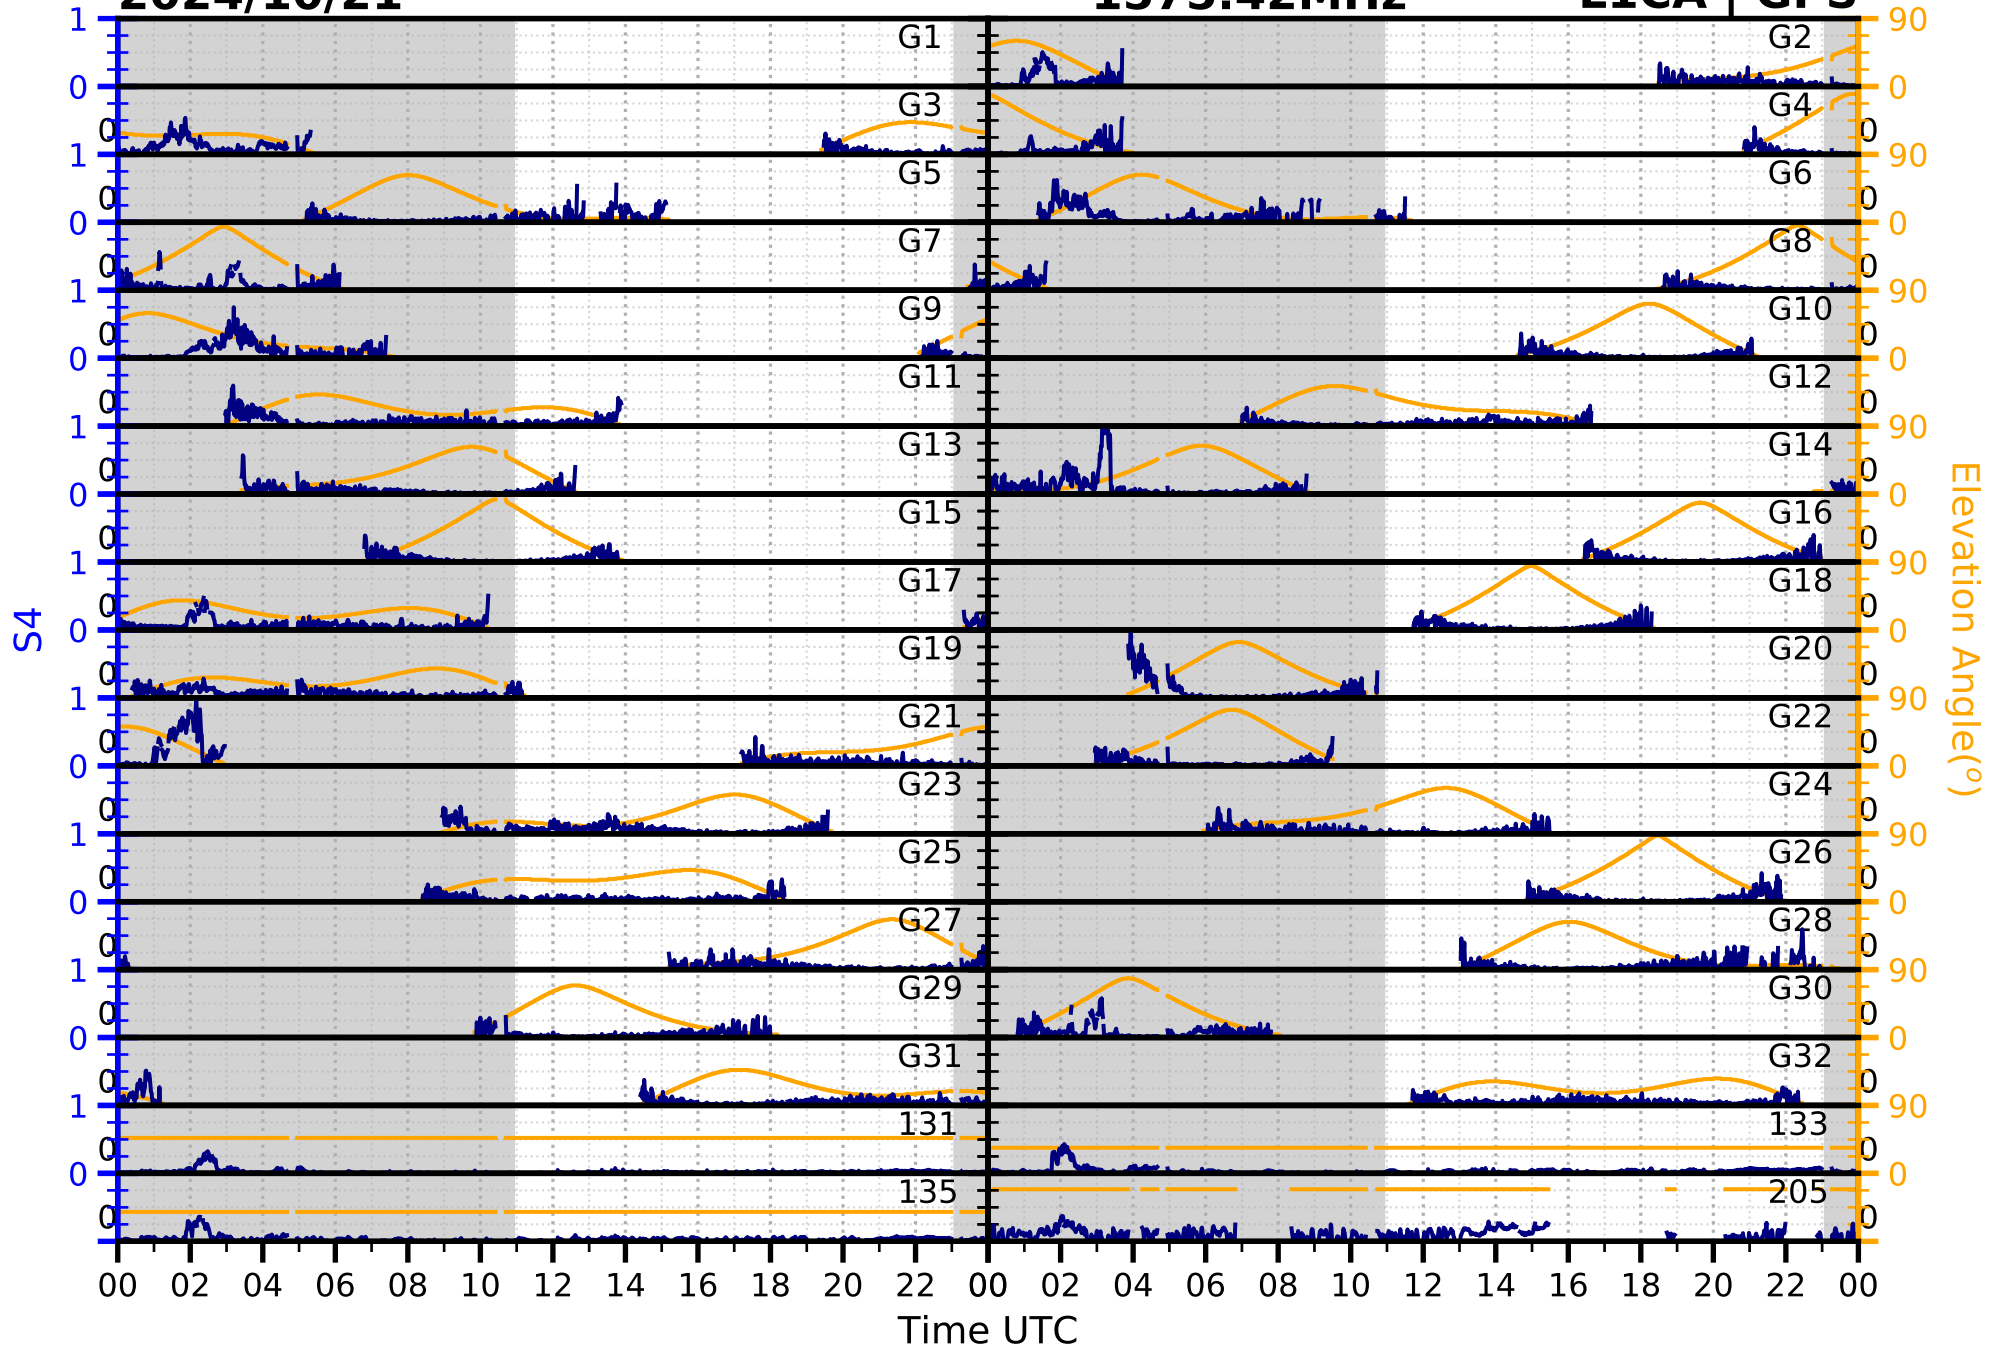

2024/10/21

S4

1575.42MHz

L1CA | GPS

2024/10/21

S4 1575.42MHz L1BC | GALILEO

2024/10/21

S4

1602MHz

L1CA | GLONASS