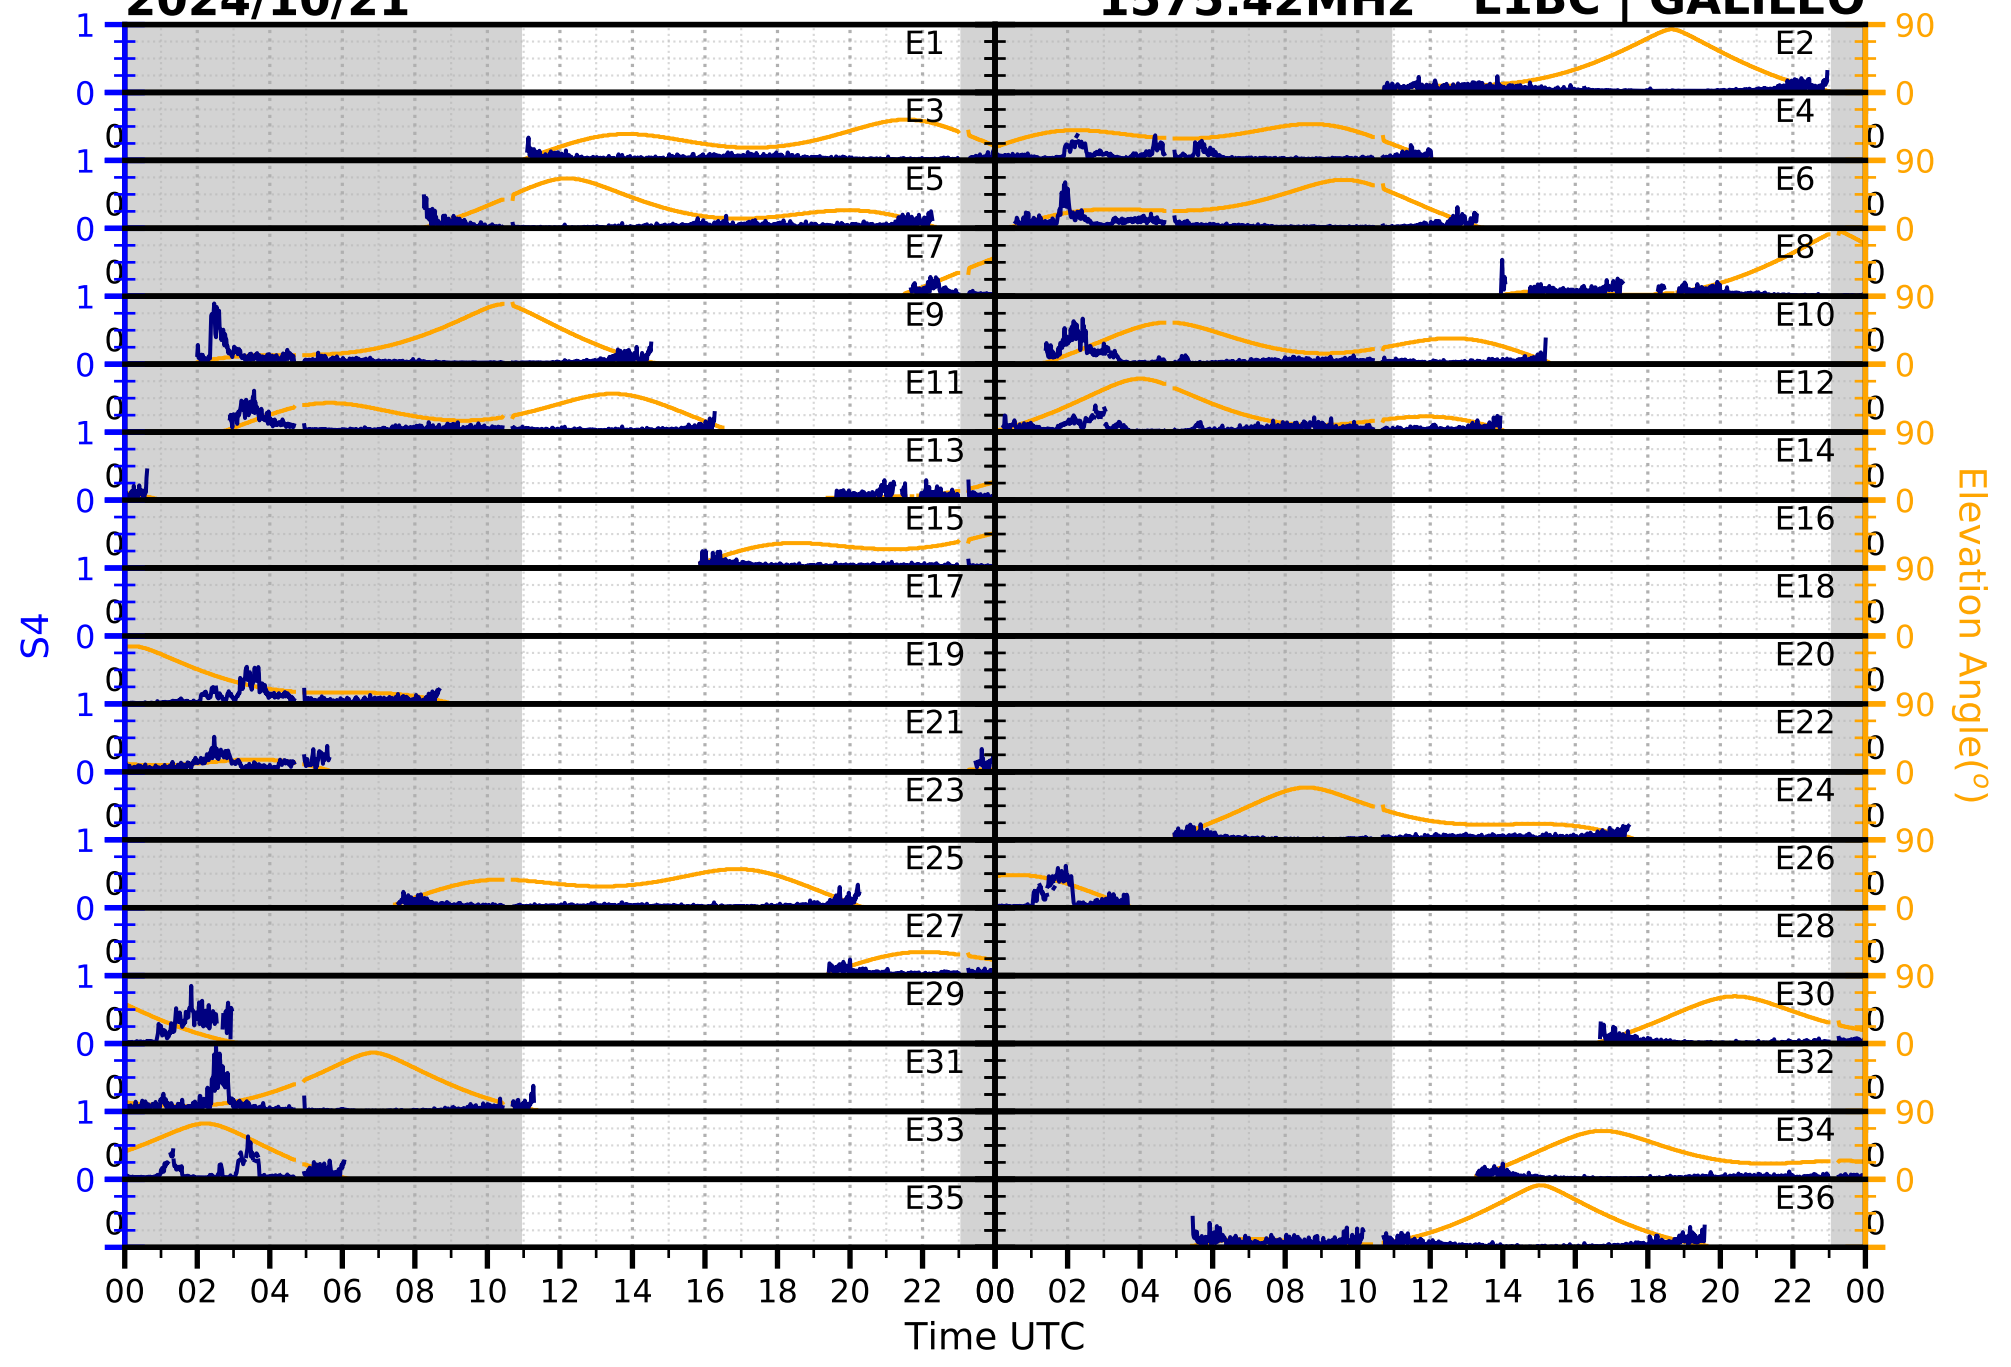

2024/10/21

S4

1575.42MHz

L1CA | GPS

2024/10/21

S4 1575.42MHz L1BC | GALILEO

2024/10/21

S4

1602MHz

L1CA | GLONASS