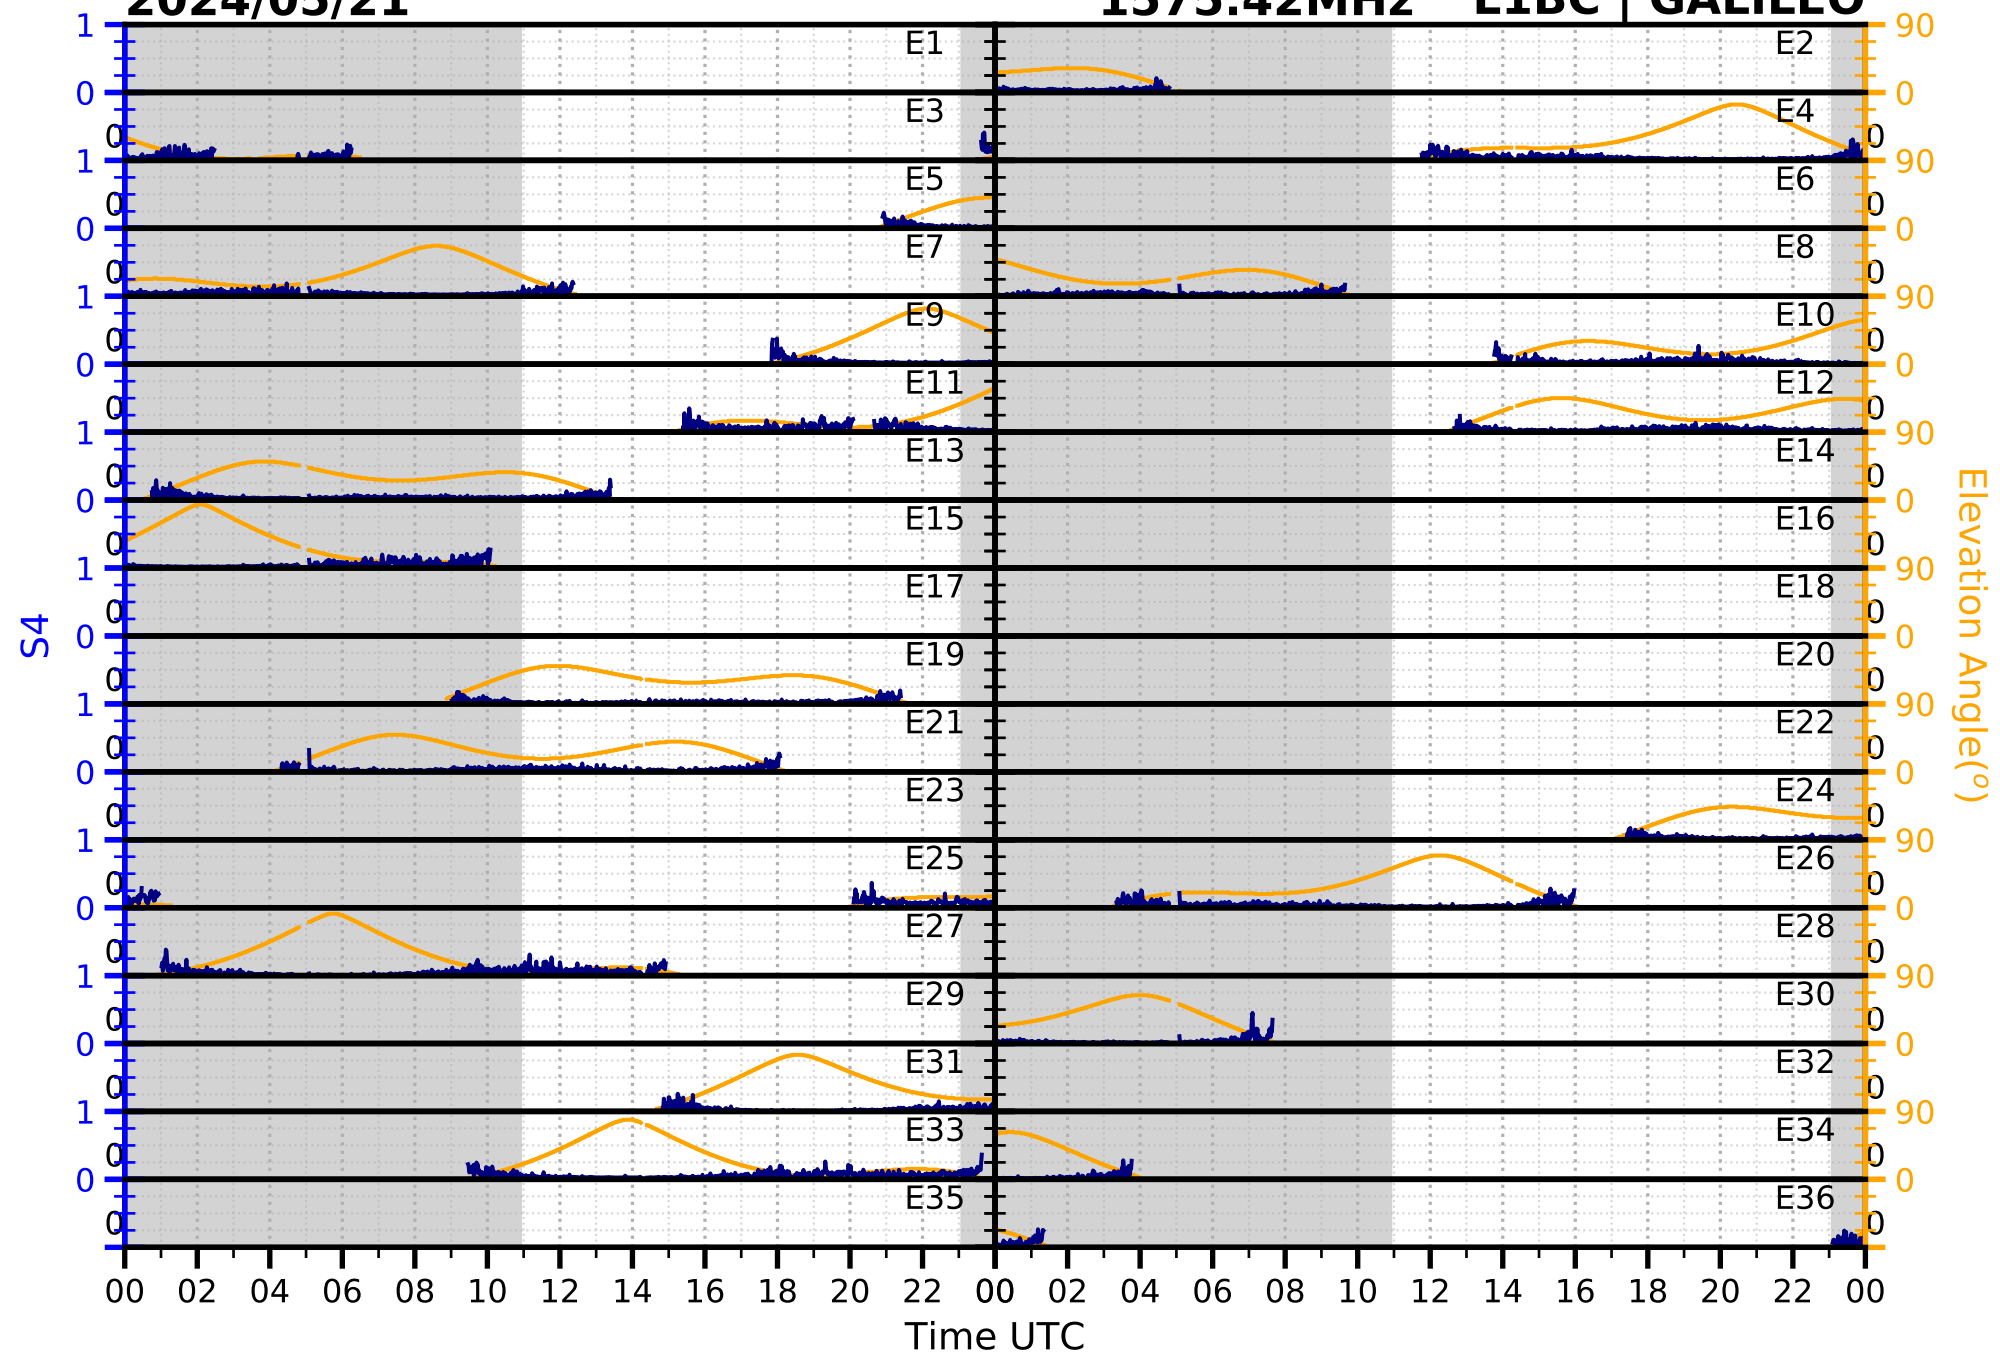

2024/05/21

S4

1575.42MHz

L1CA | GPS

2024/05/21

S4 1575.42MHz L1BC | GALILEO

2024/05/21

S4

1602MHz

L1CA | GLONASS