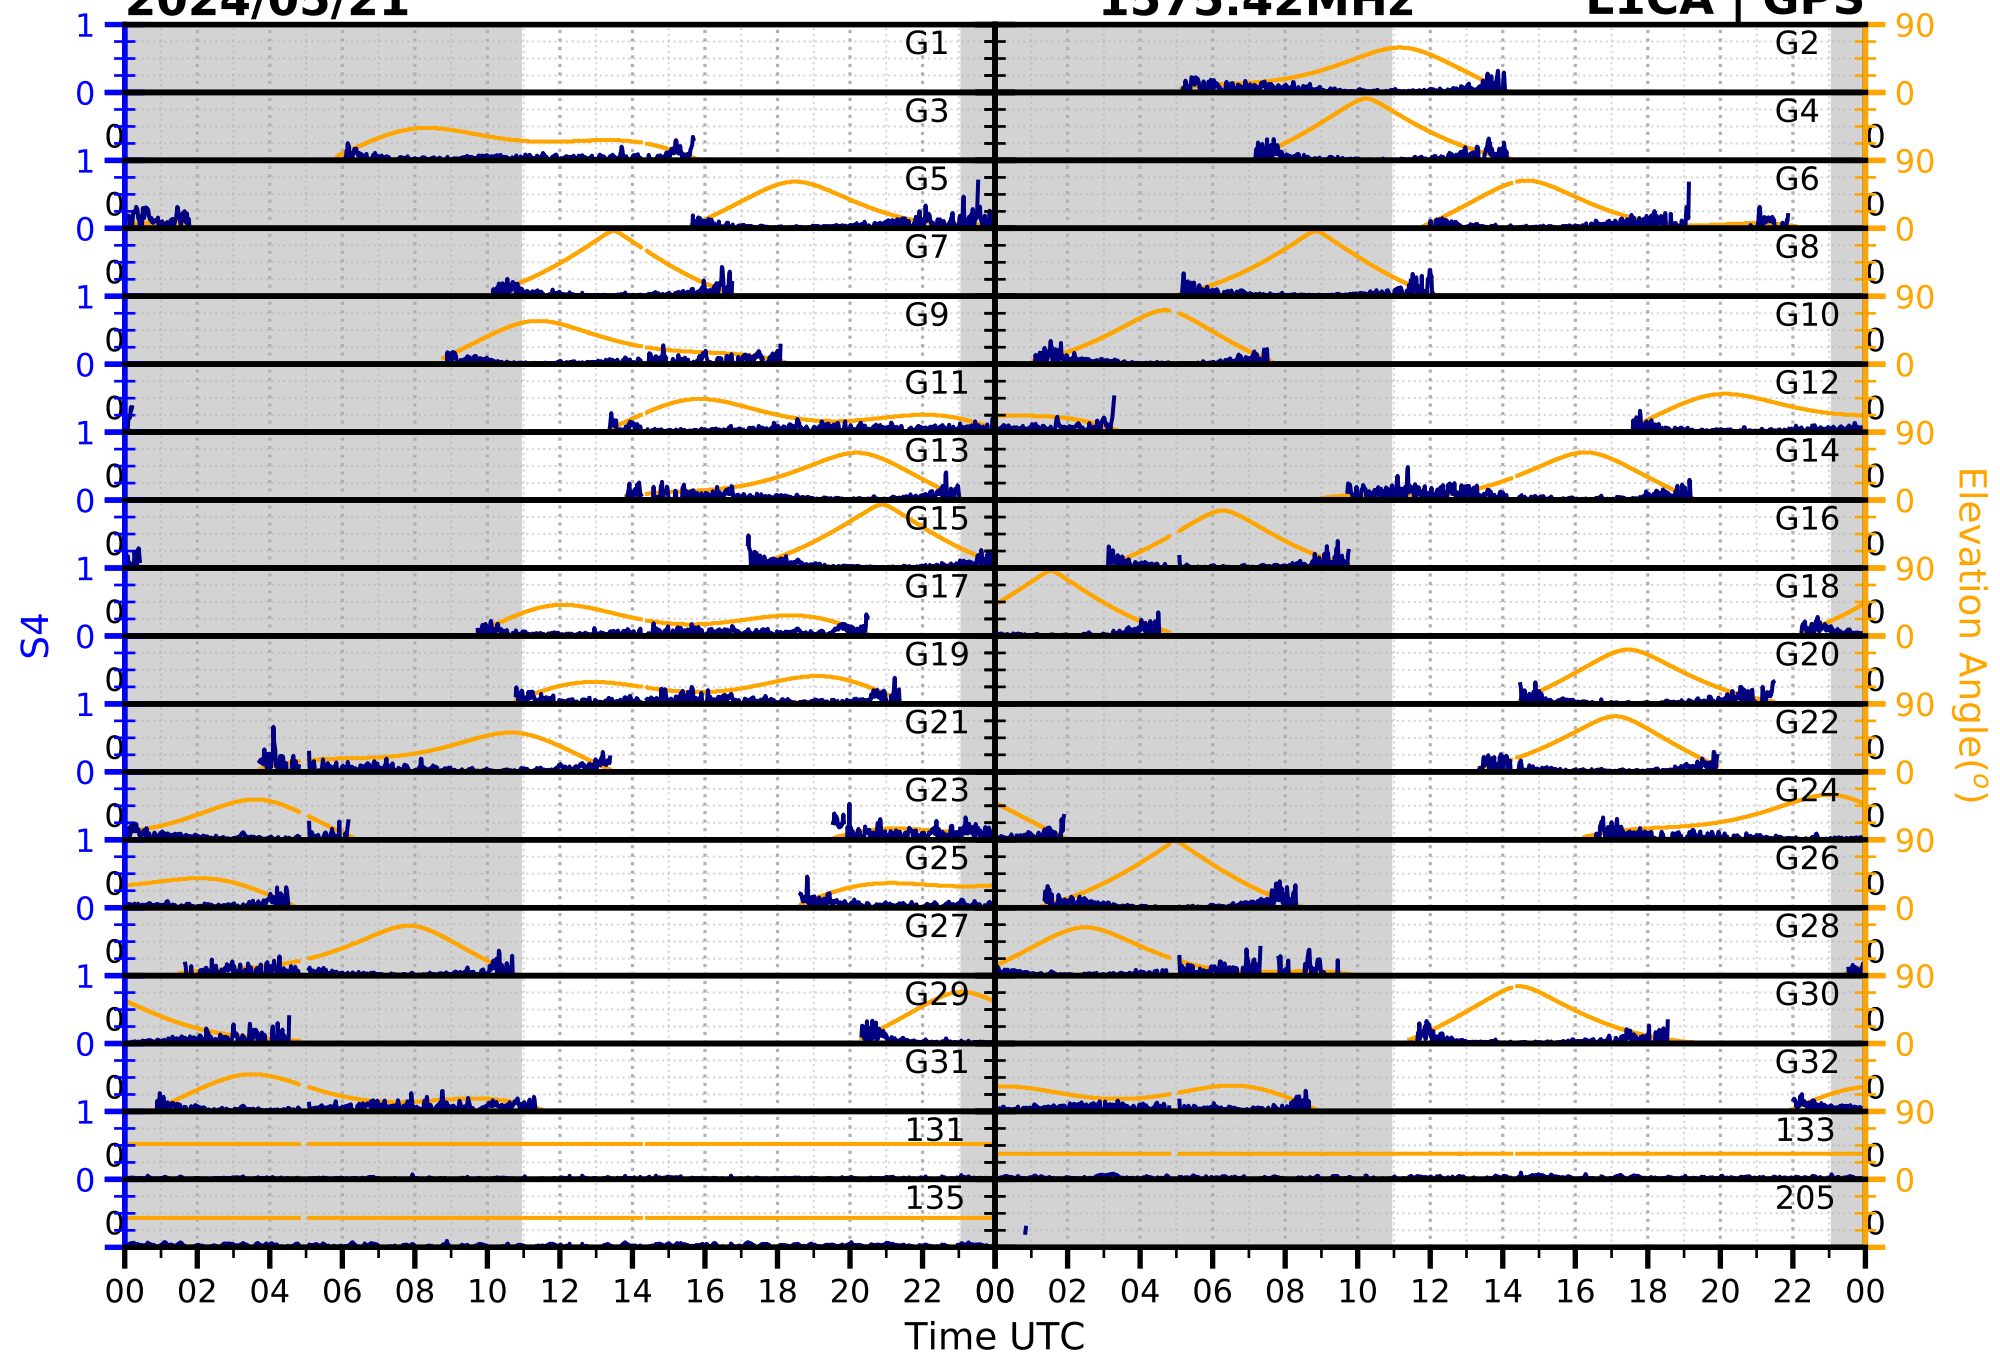

2024/05/21

S4

1575.42MHz

L1CA | GPS

2024/05/21

S4 1575.42MHz L1BC | GALILEO

2024/05/21

S4

1602MHz

L1CA | GLONASS