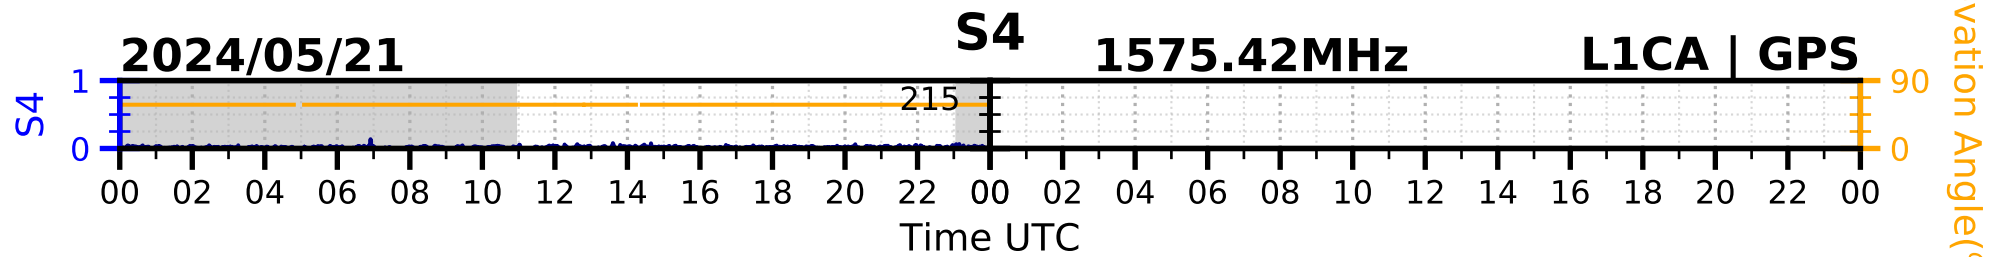

2024/05/21

S4

1575.42MHz

L1CA | GPS

2024/05/21

S4 1575.42MHz L1BC | GALILEO

2024/05/21

S4

1602MHz

L1CA | GLONASS