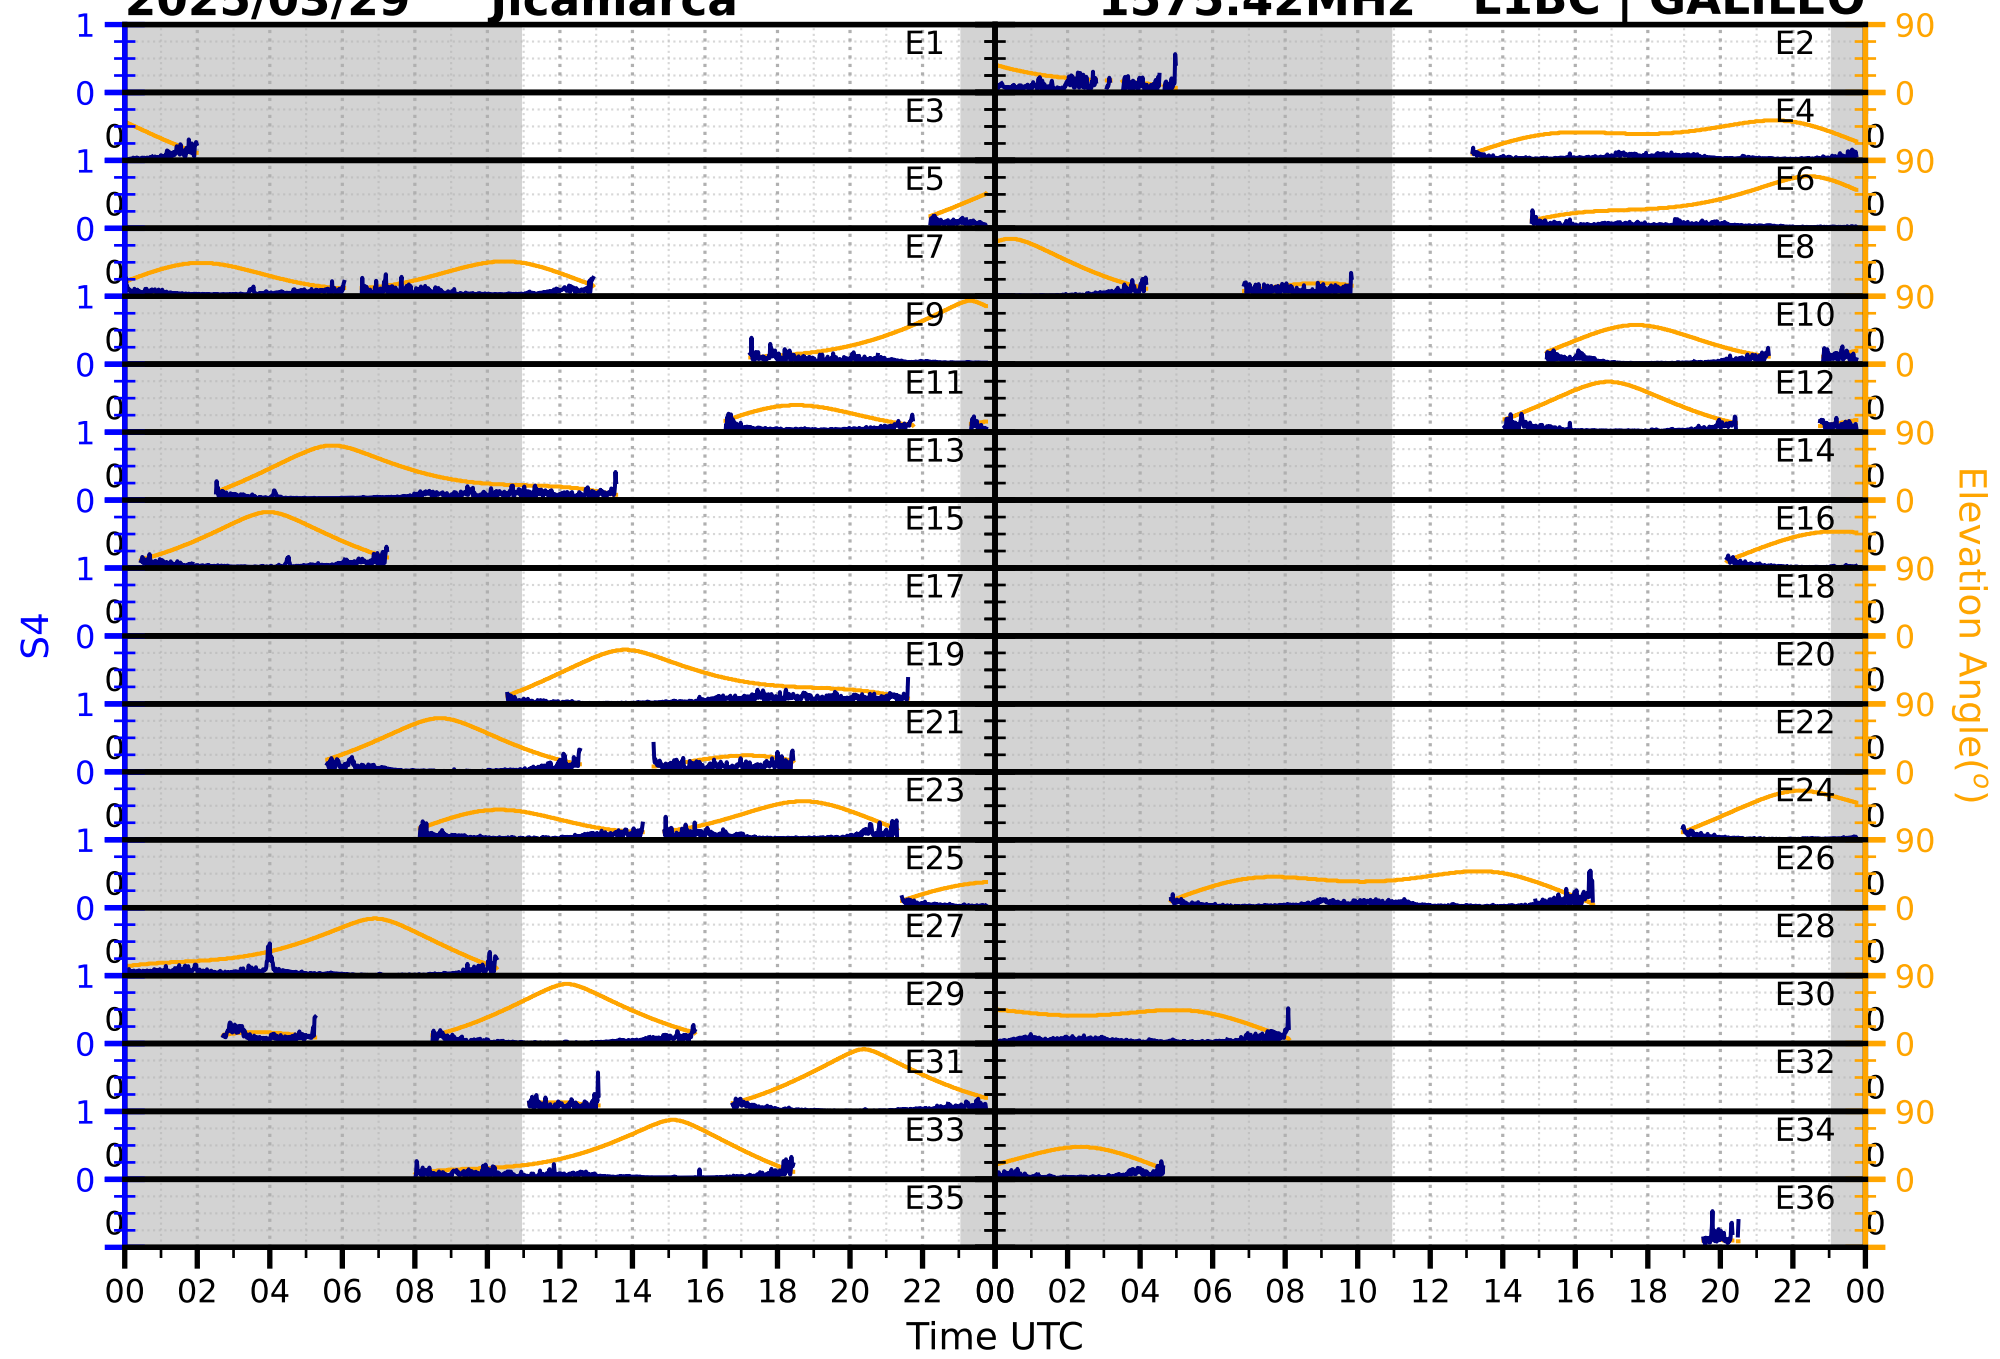

1575.42MHz

L1BC | GALILEO

2025/03/29

Jicamarca

S4

1602MHz

L1CA | GLONASS