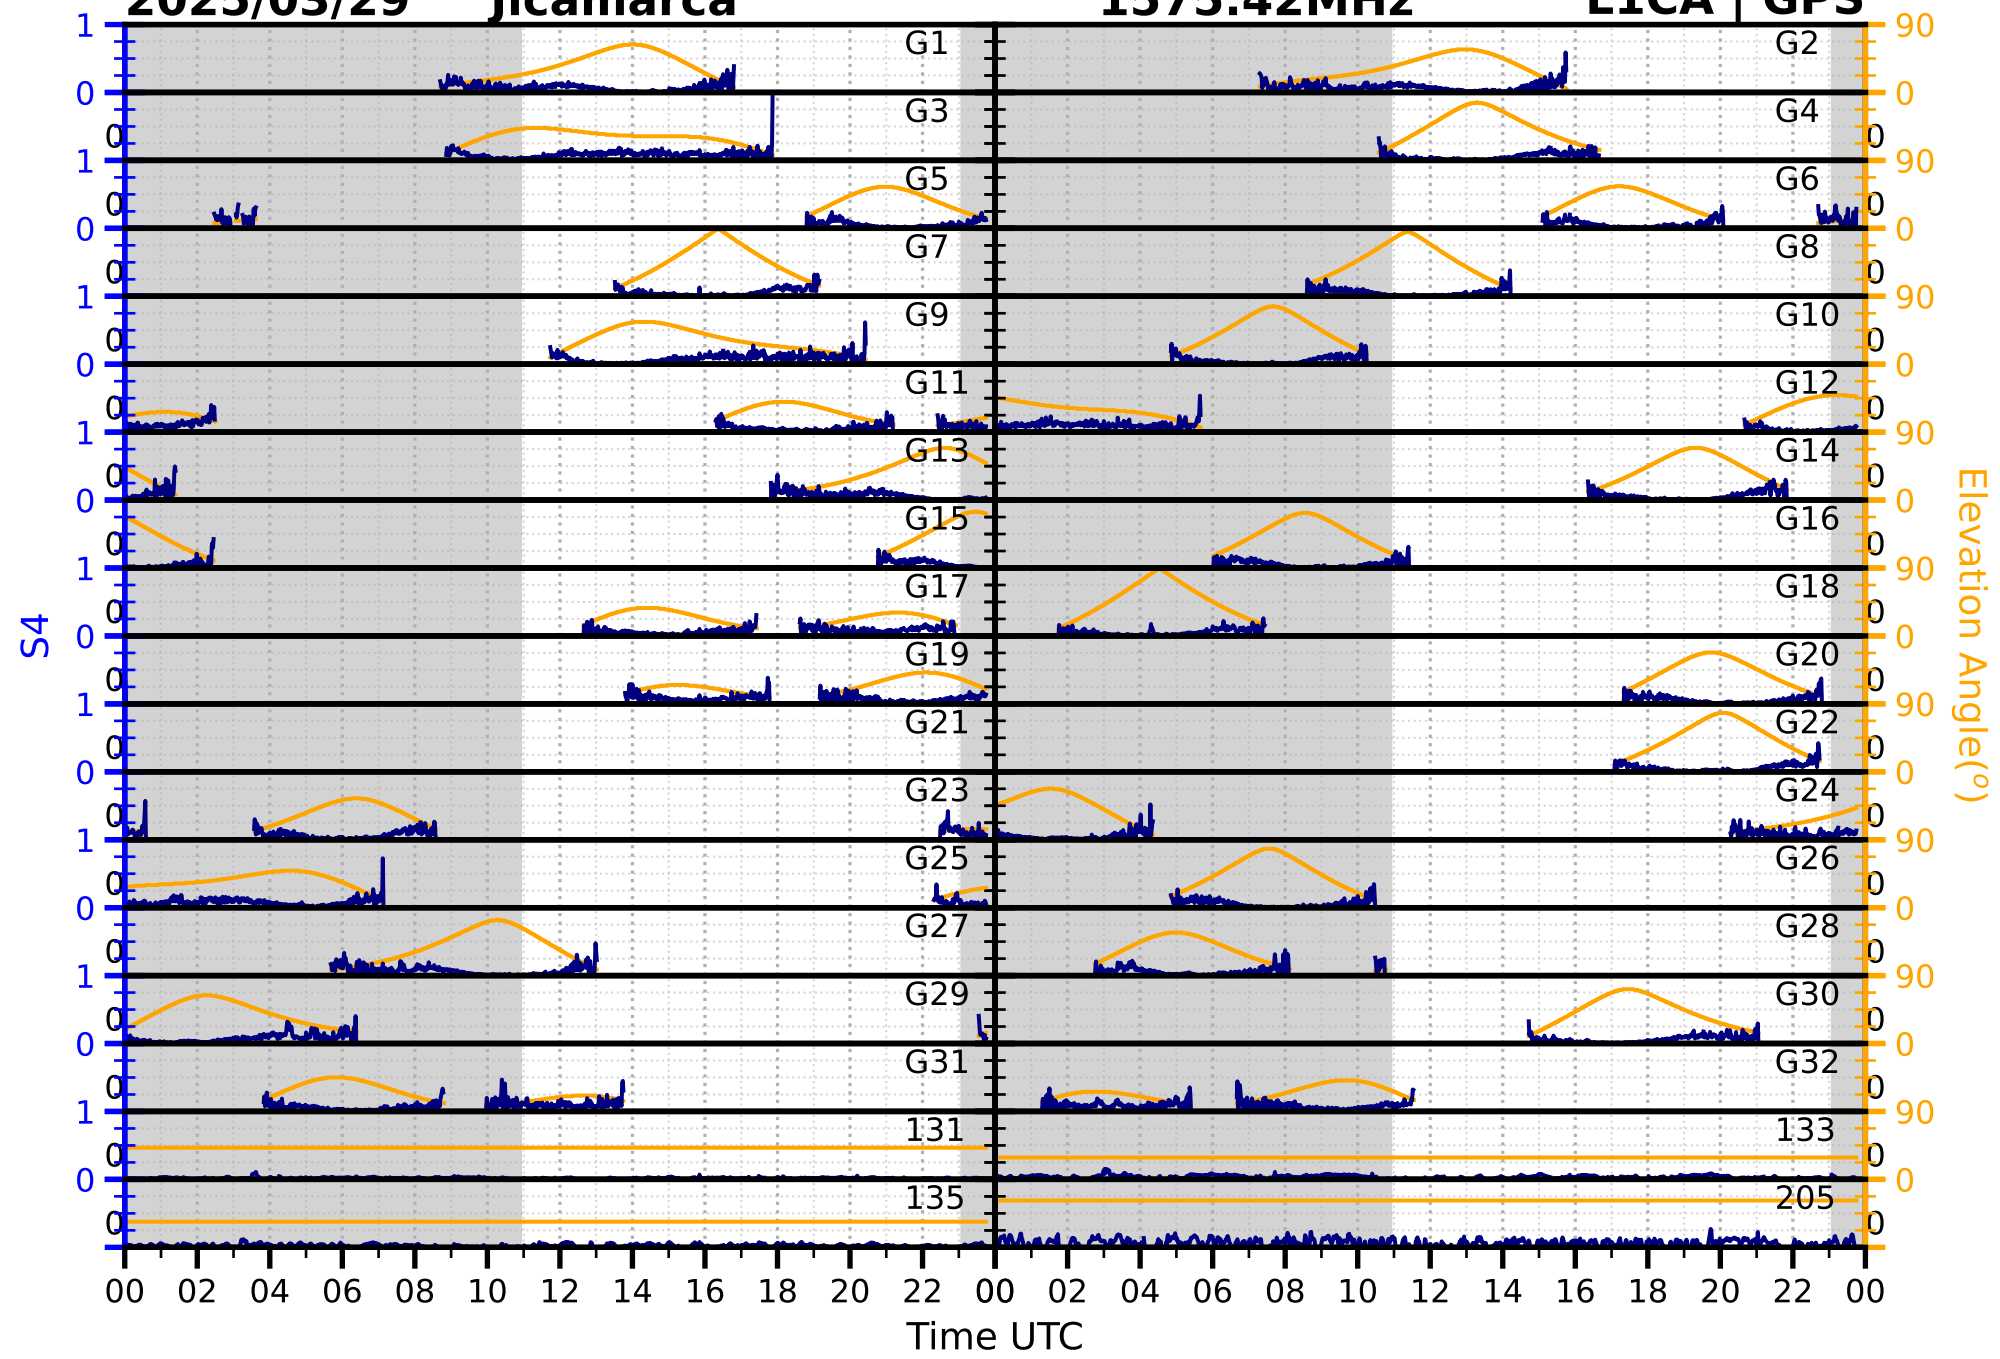

2025/03/29

Jicamarca

S4

1575.42MHz

L1CA | GPS