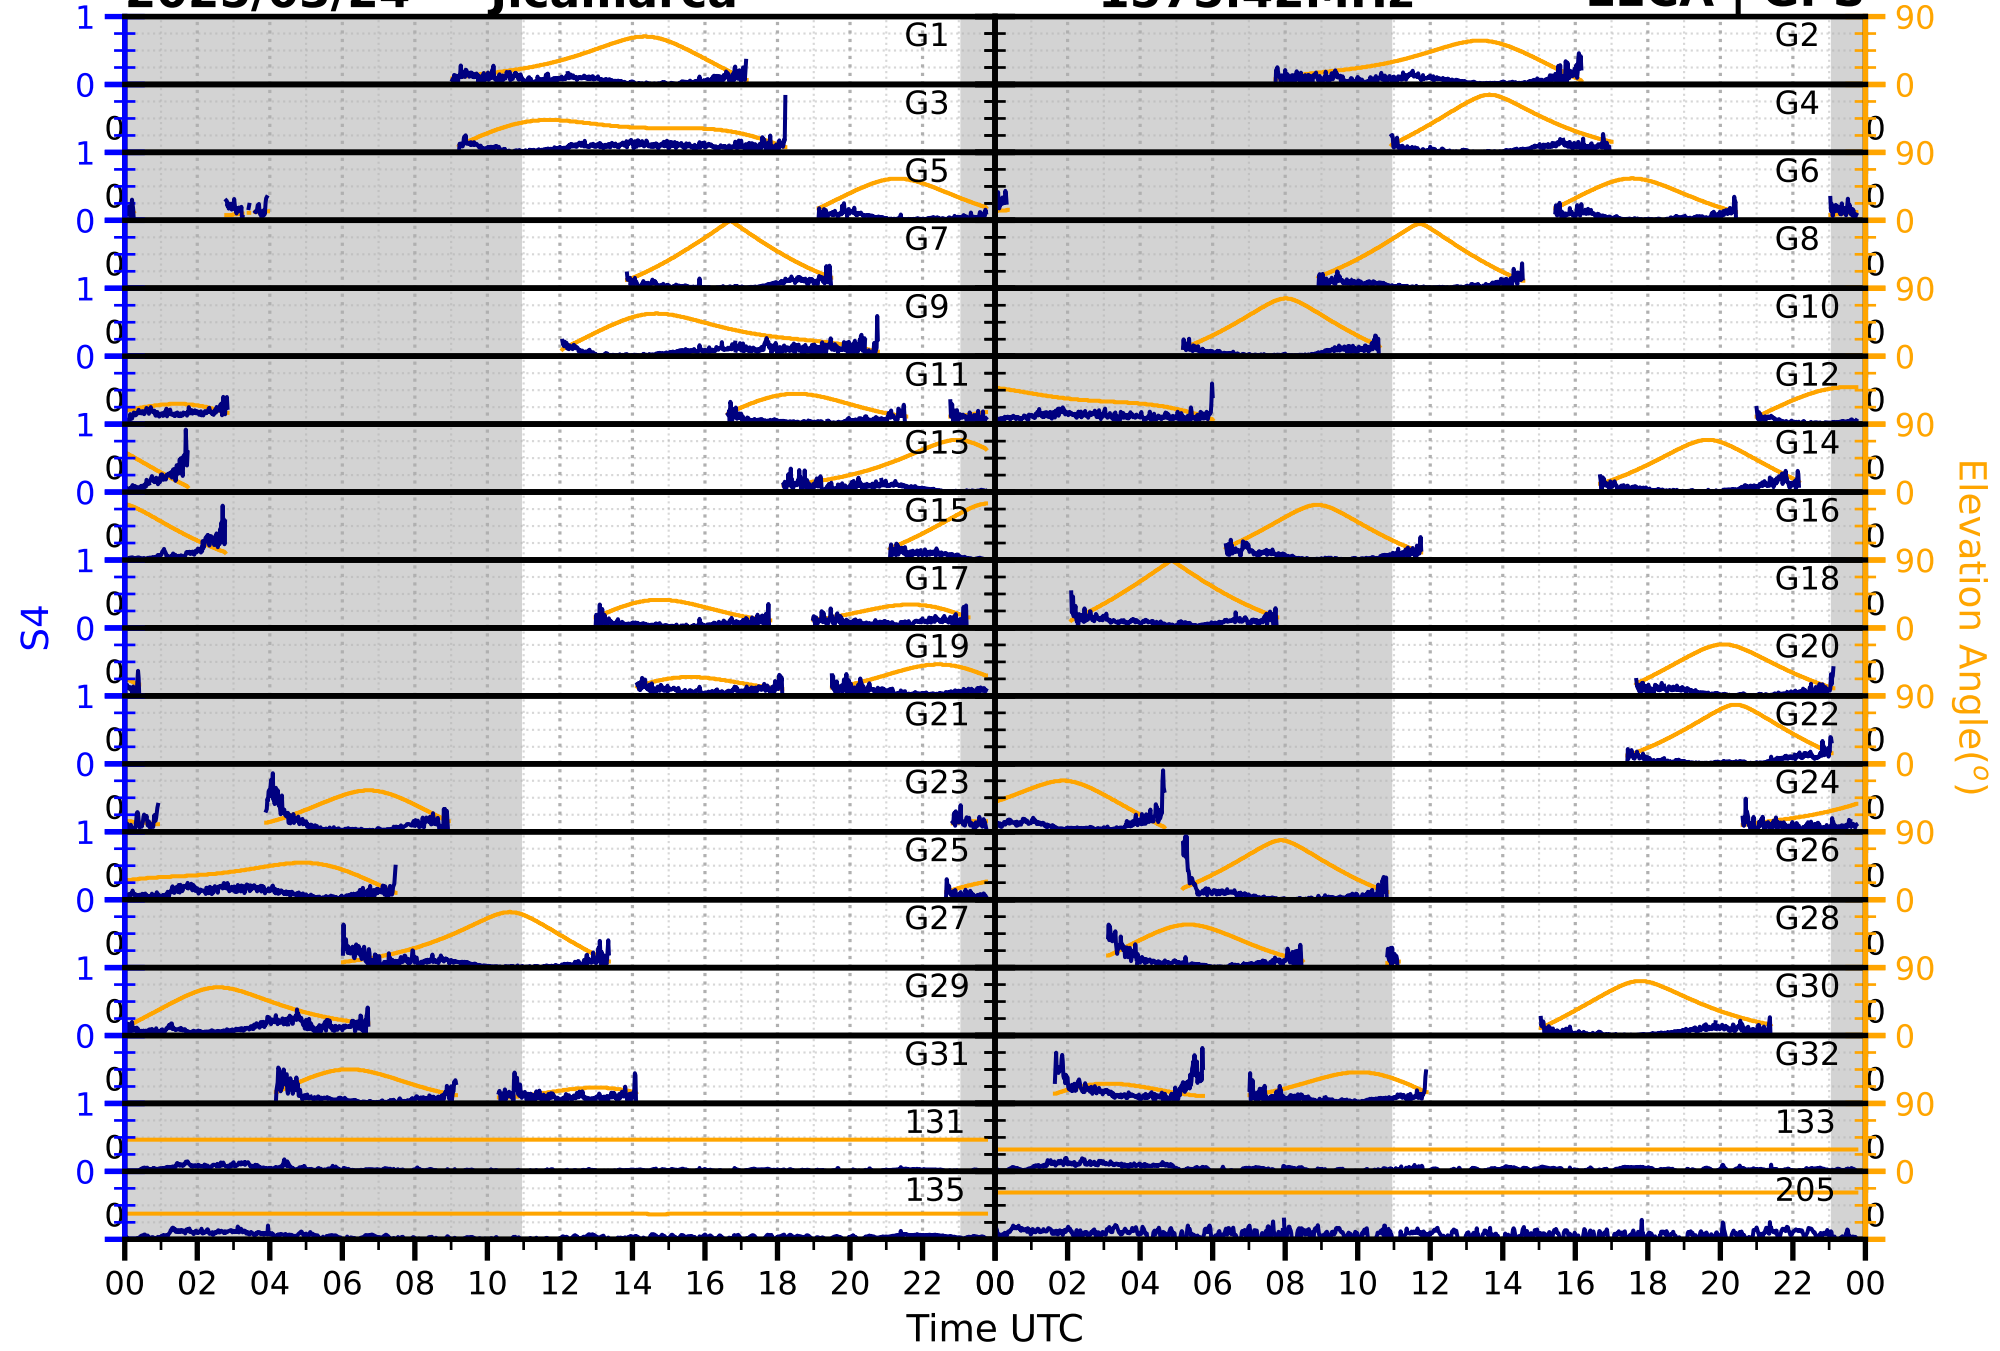

2025/03/24

Jicamarca

S4

1575.42MHz

L1CA | GPS