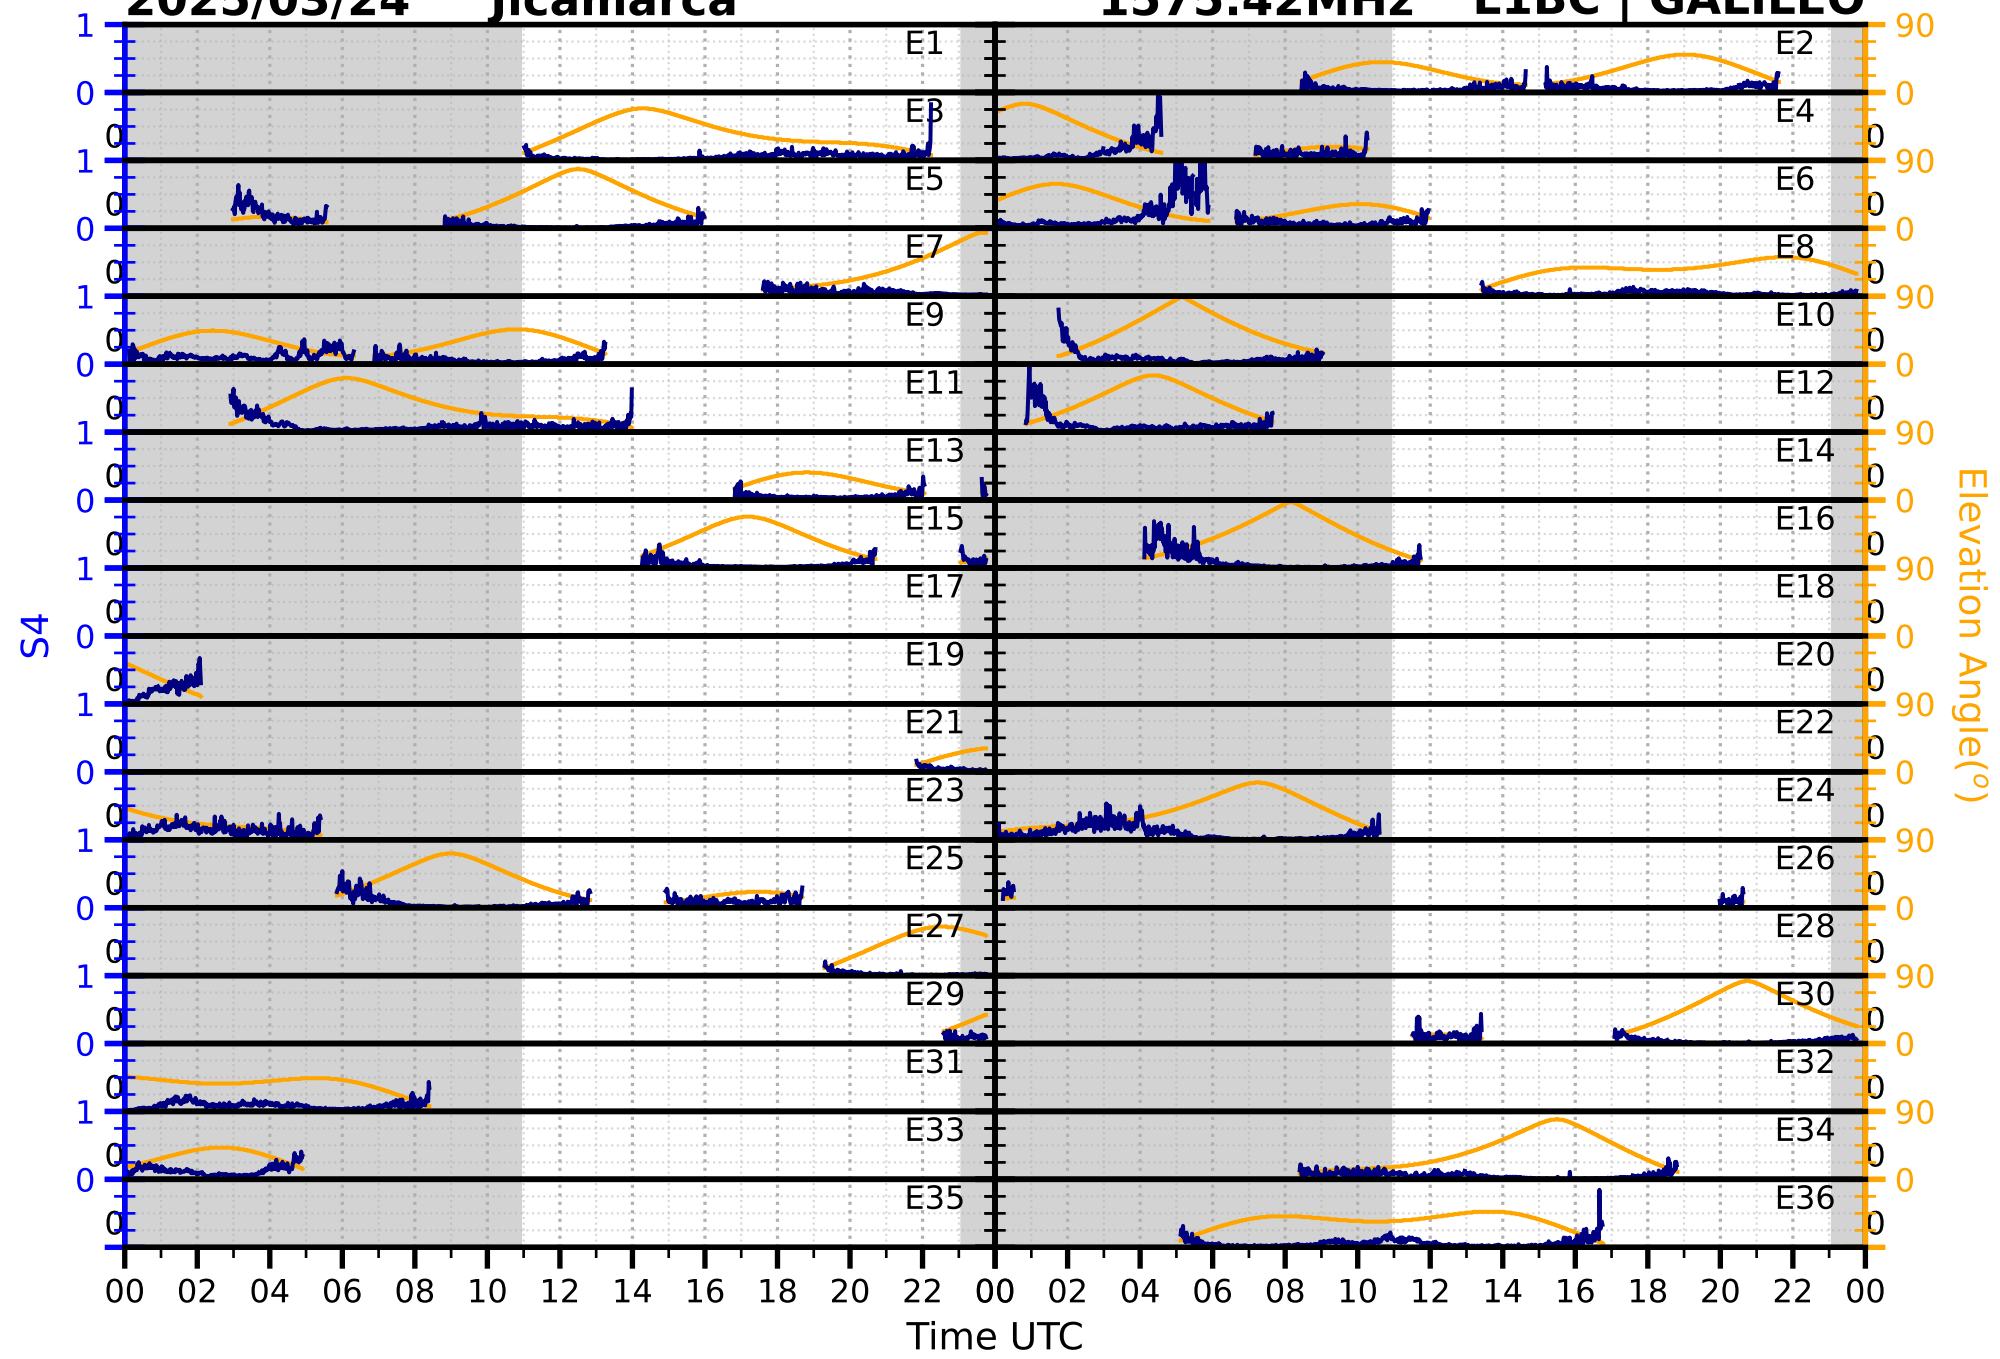

1575.42MHz

L1BC | GALILEO

2025/03/24

Jicamarca

S4

1602MHz

L1CA | GLONASS