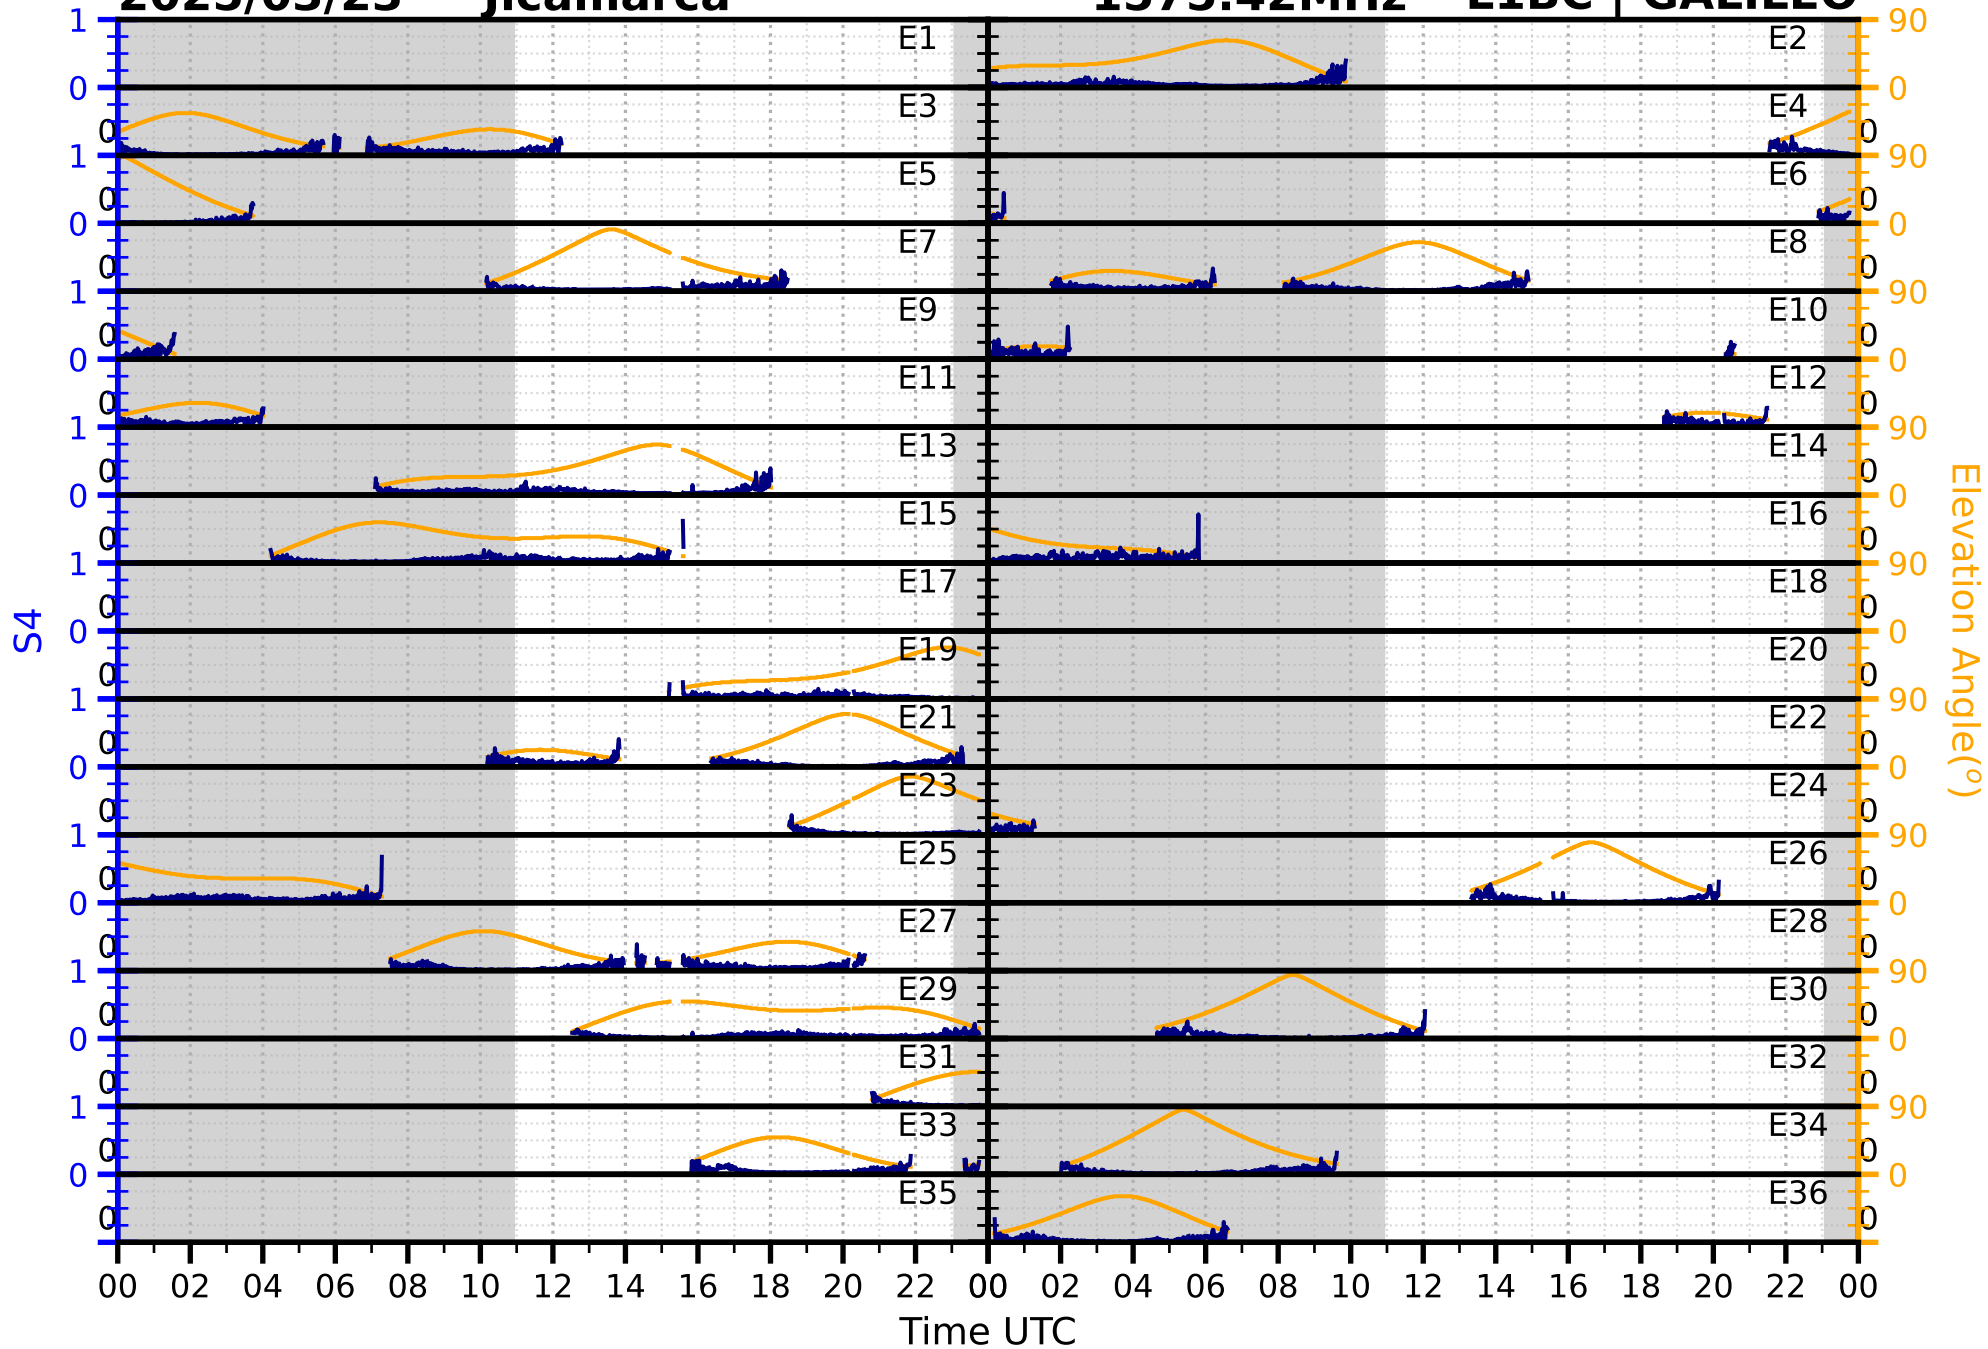

1575.42MHz

L1BC | GALILEO

2025/03/23

Jicamarca

S4

1602MHz

L1CA | GLONASS