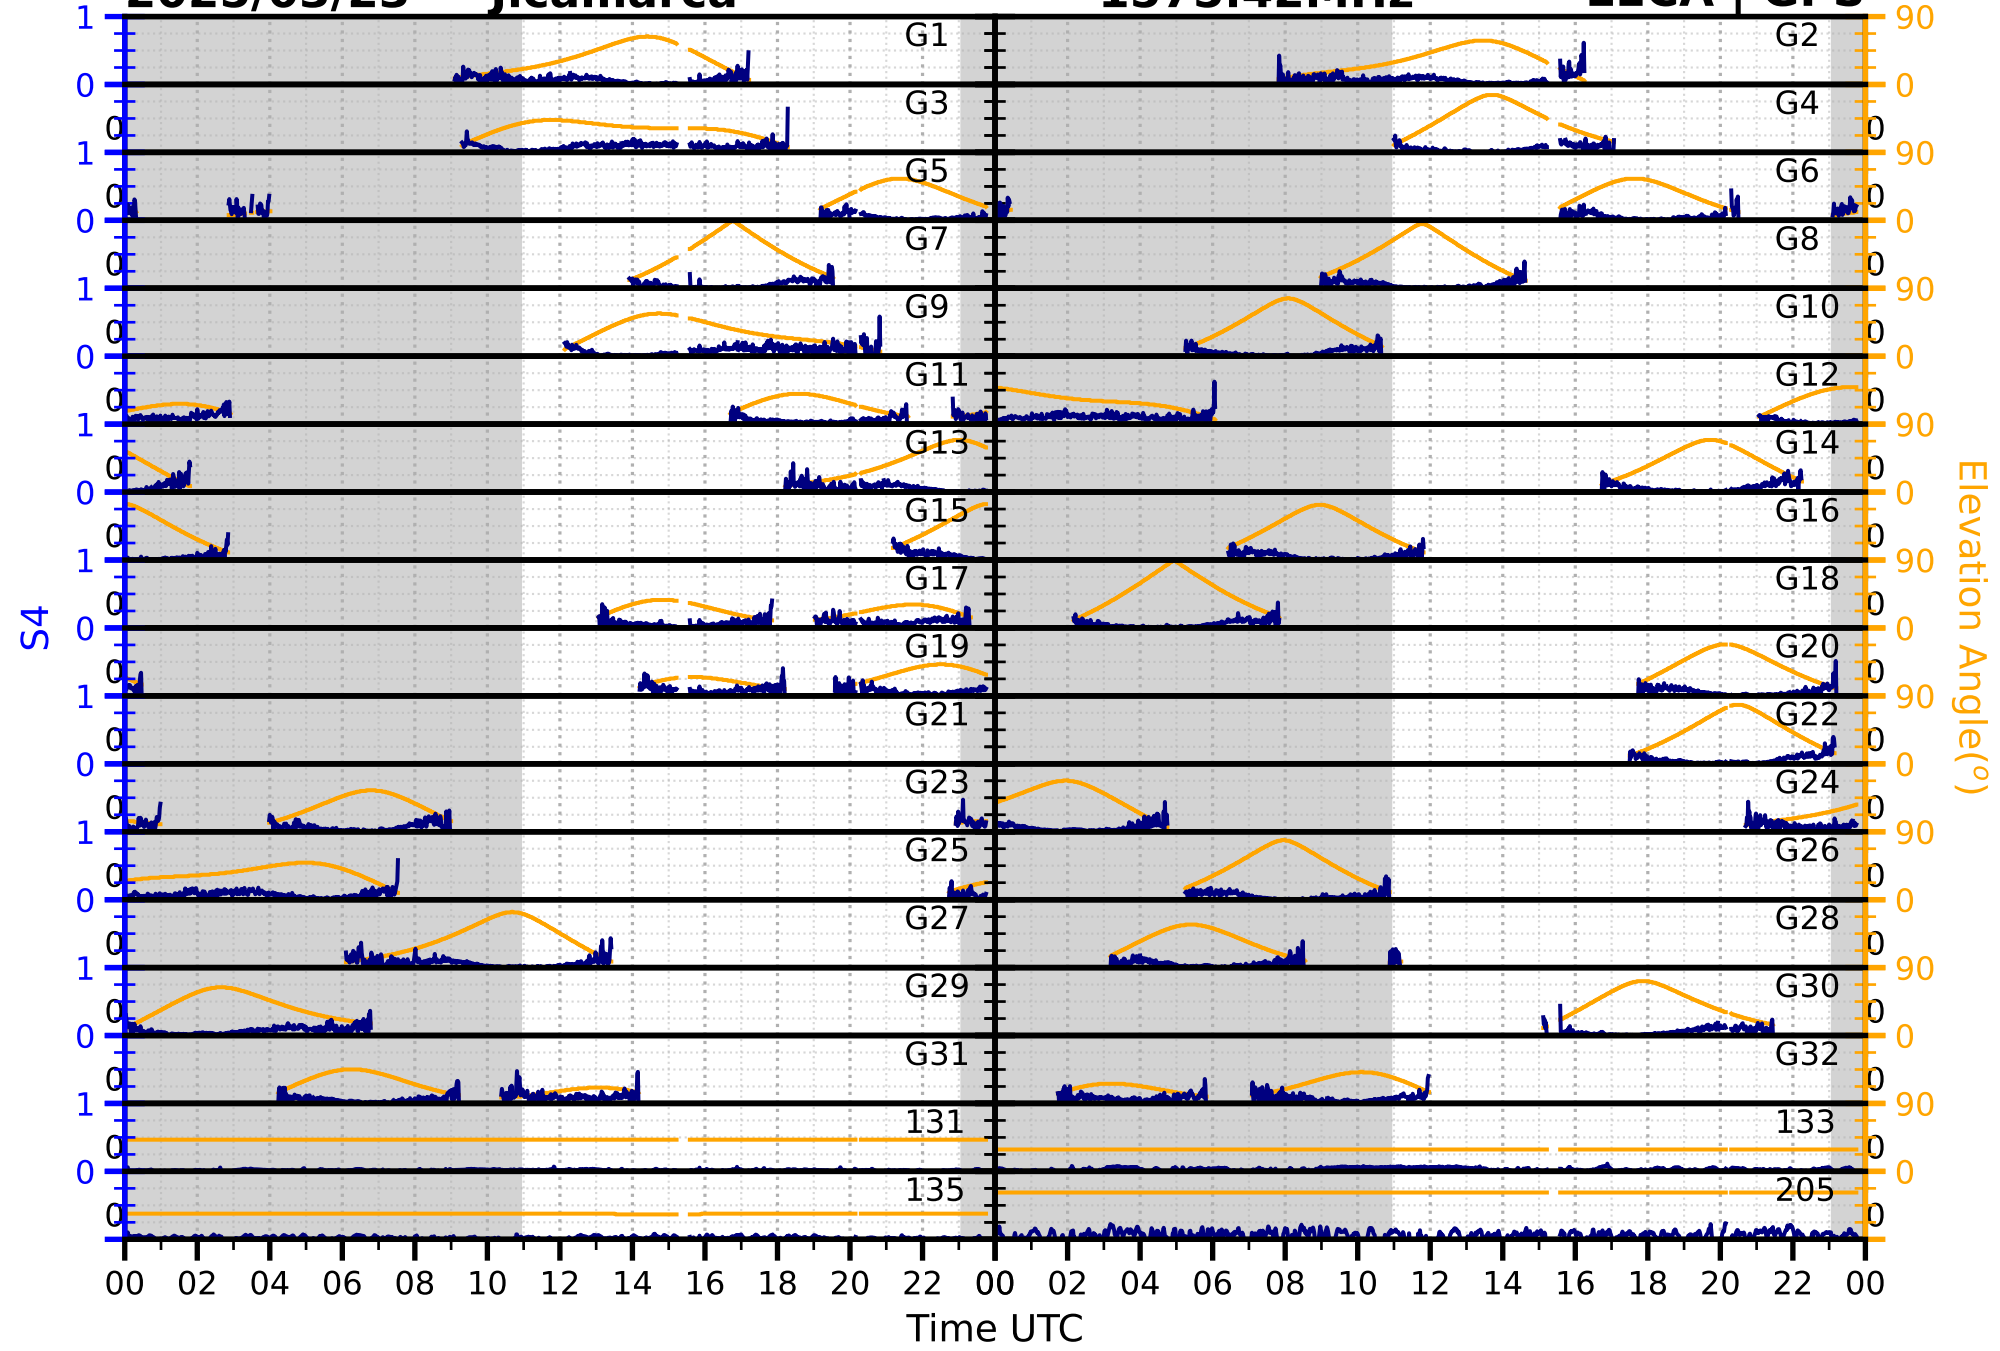

2025/03/23

Jicamarca

S4

1575.42MHz

L1CA | GPS