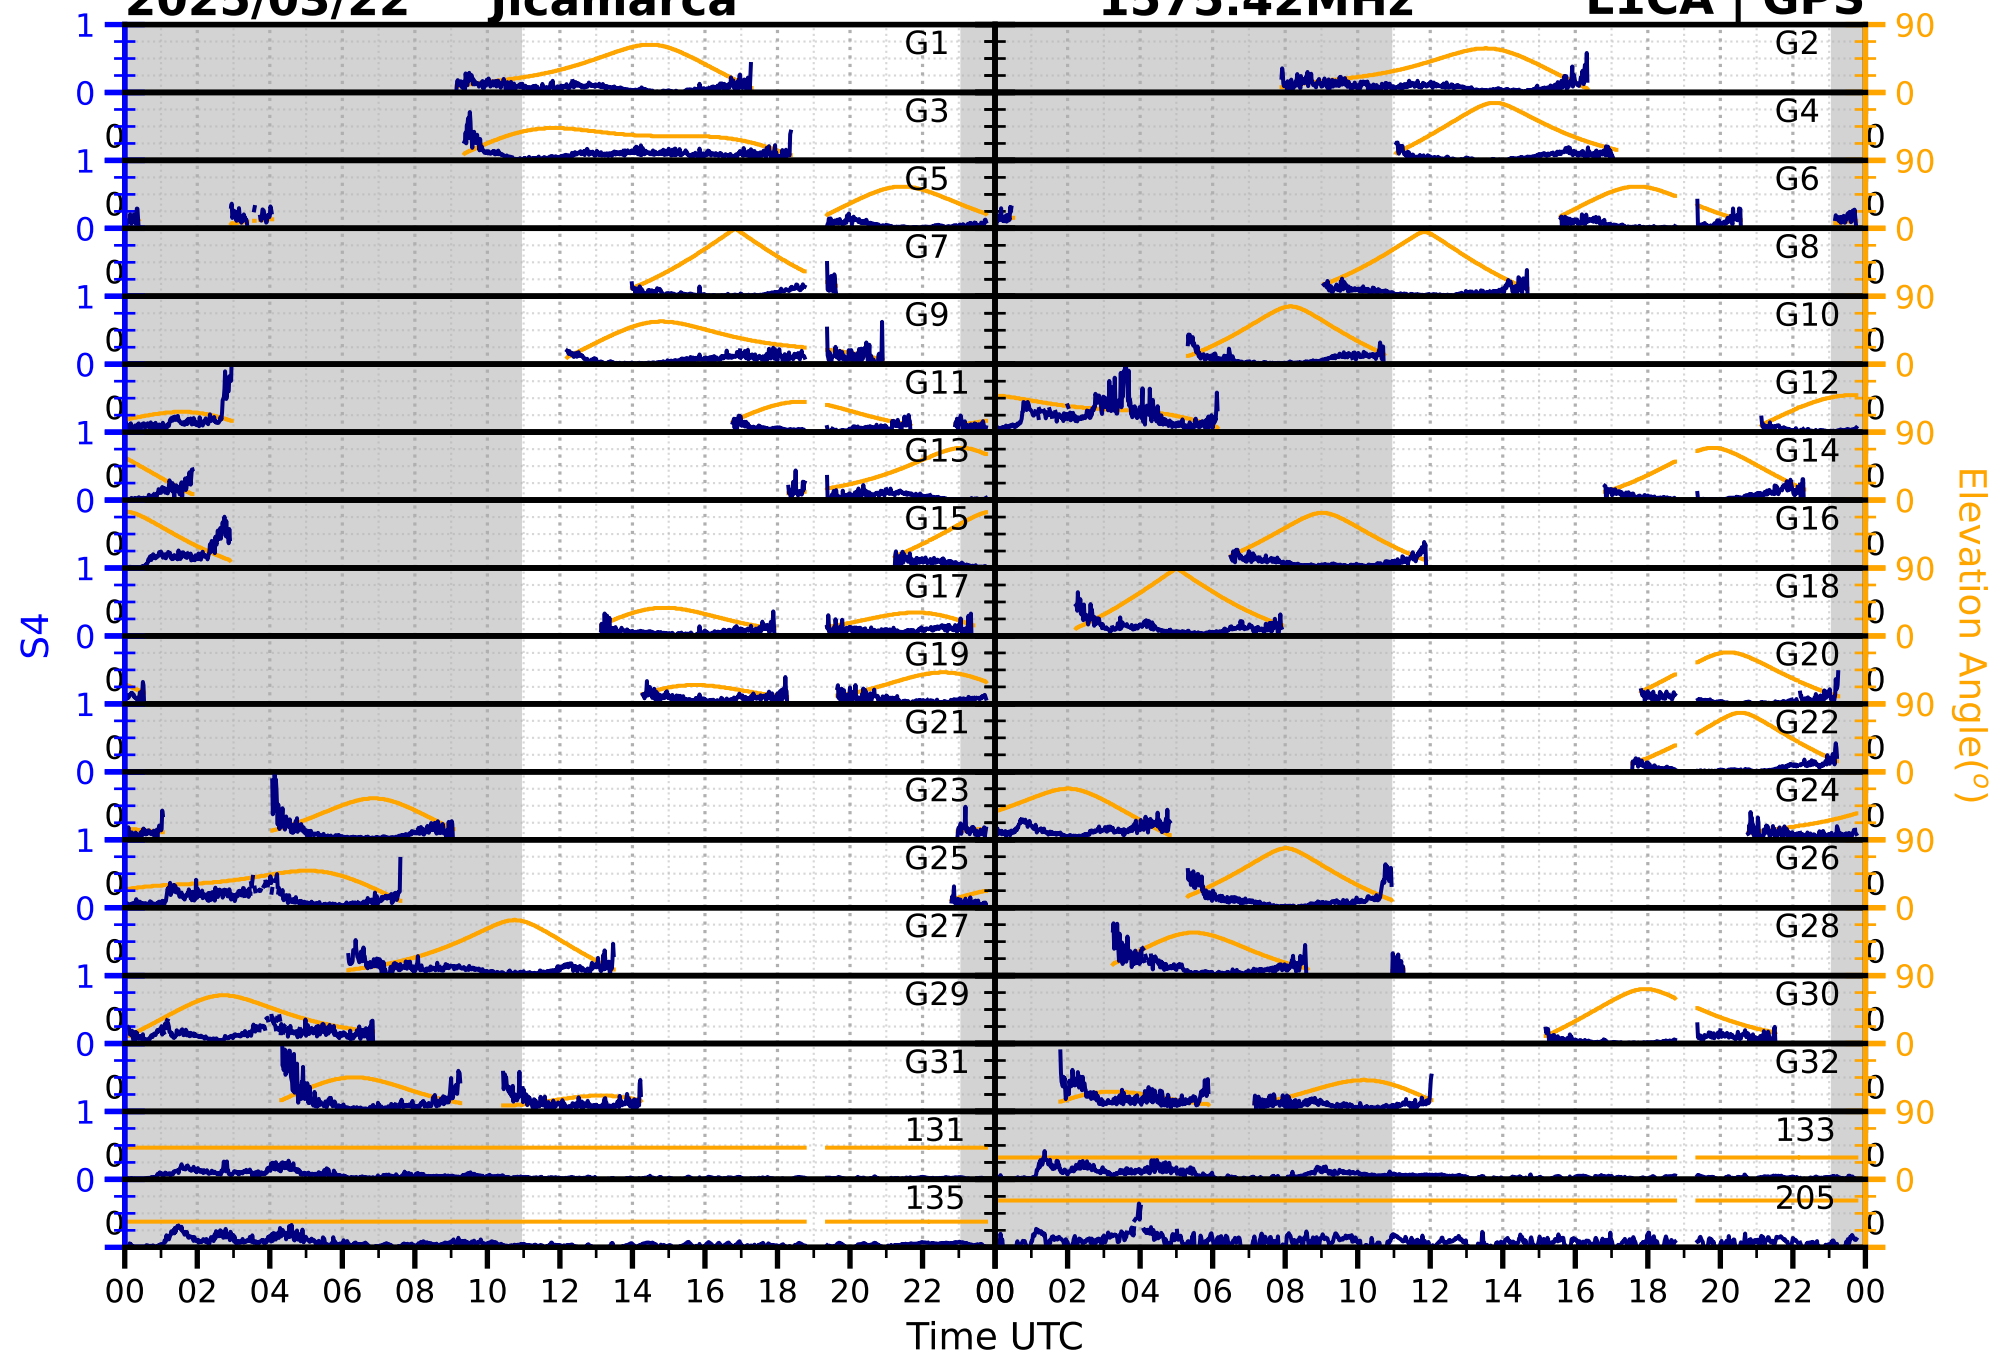

2025/03/22

Jicamarca

S4

1575.42MHz

L1CA | GPS