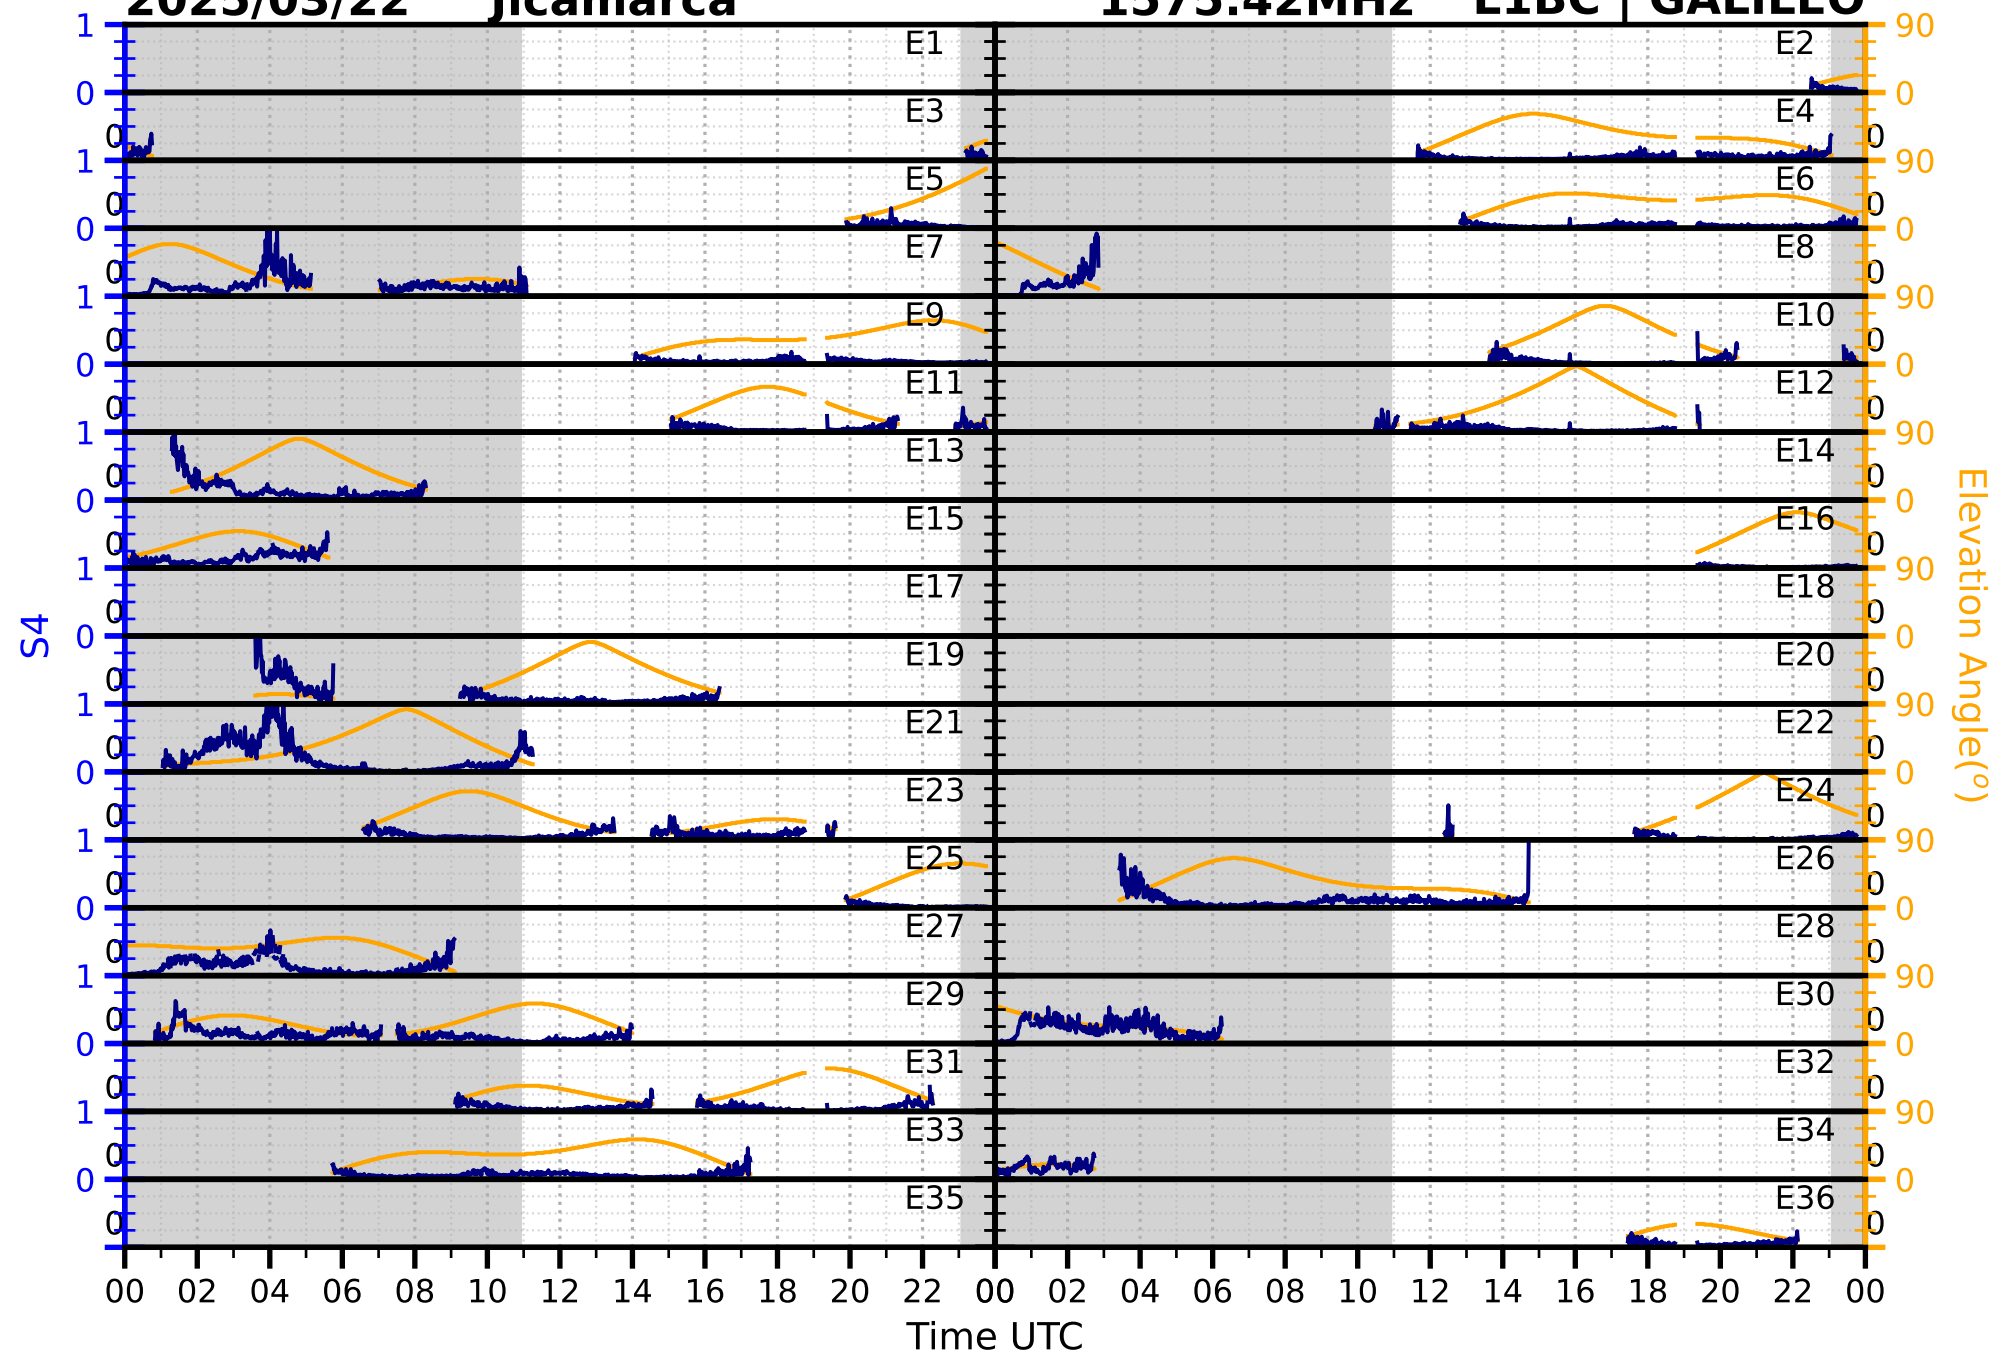

1575.42MHz

L1BC | GALILEO

2025/03/22

Jicamarca

S4

1602MHz

L1CA | GLONASS